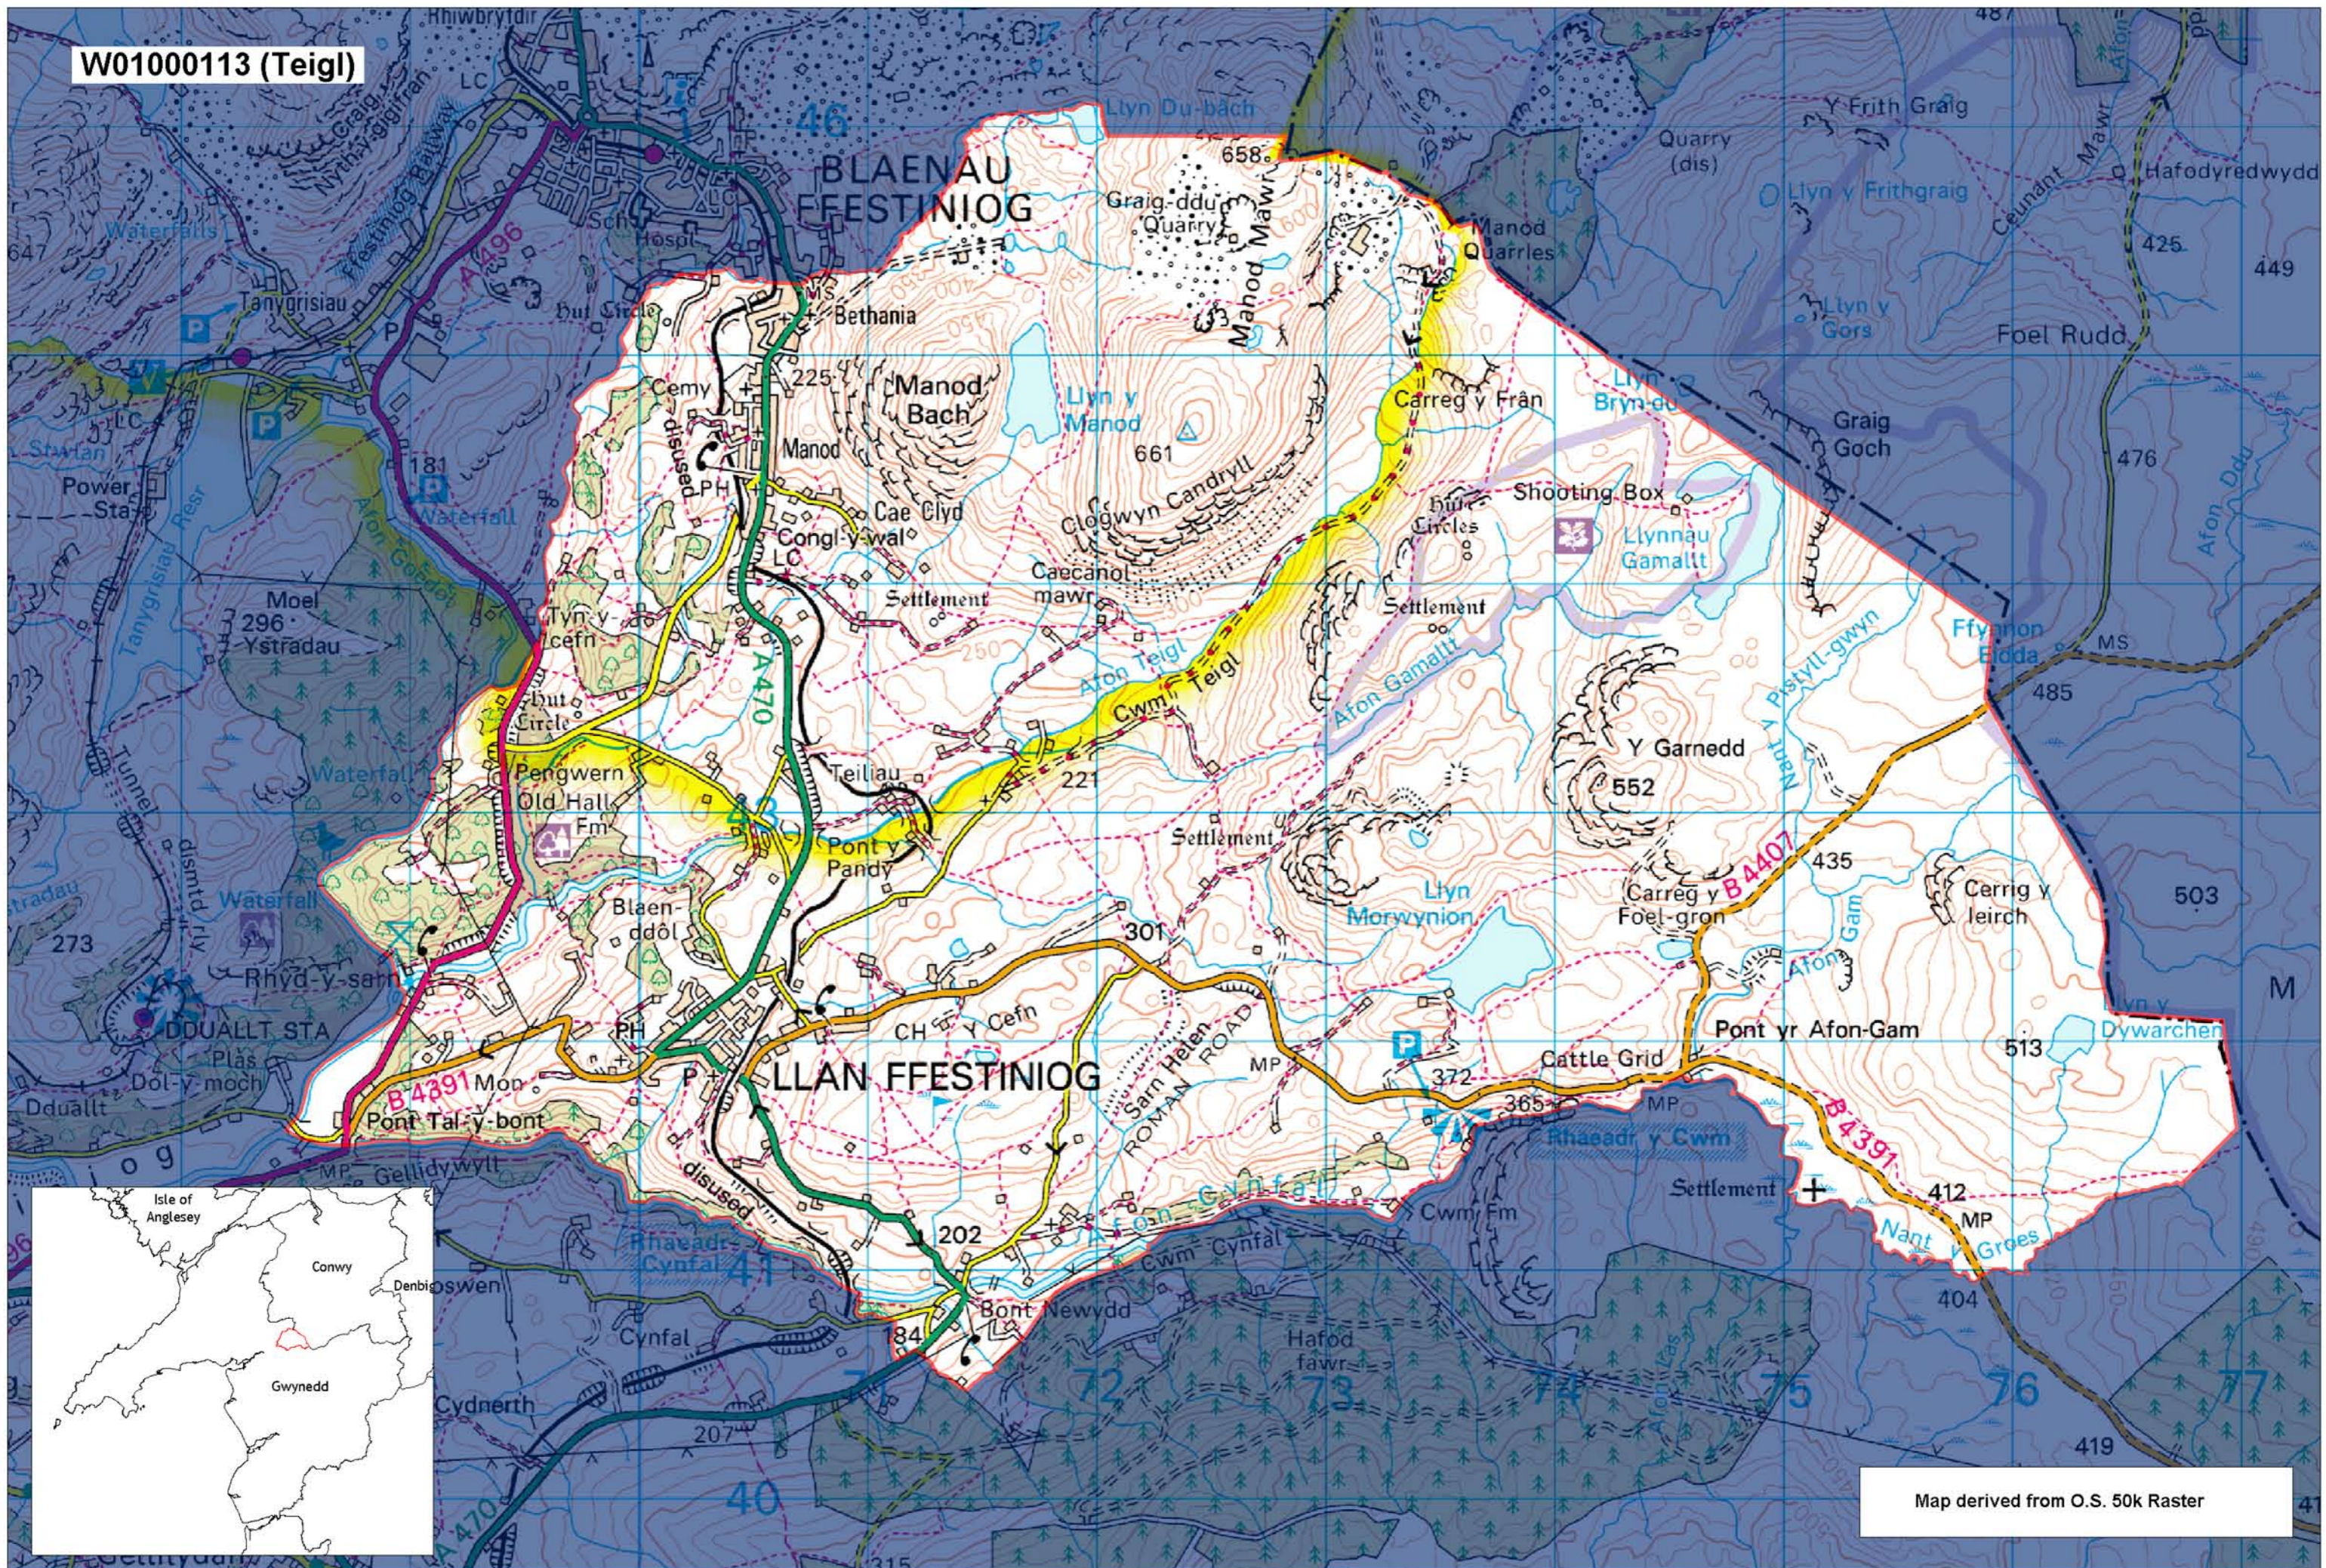

W01000113 (Teigl)

Map derived from O.S. 50k Raster

This map is based upon the Ordnance Survey material with the permission of Ordnance Survey on behalf of The Controller of Her Majesty's Stationery Office. © Crown copyright 2008. Unauthorised reproduction infringes Crown copyright and may lead to prosecution or civil proceedings. Welsh Assembly Government. Licence Number: 100017916. Mae'r map hwn yn seiliedig ar ddeunydd yr Arolwg Ordnans gyda chaniatâd Arolwg Ordnans ar ran Rheolwr Lyfrfa Ei Mawrhydi, © Hawlfraint y Goron 2008. Mae atgynhyrchu heb ganiatâd yn torri hawffraint y Goron a gall hyn arwain at erlyniad neu achos sifil. Llywodraeth Cynulliad Cymru. Rhif trwydded 100017916.