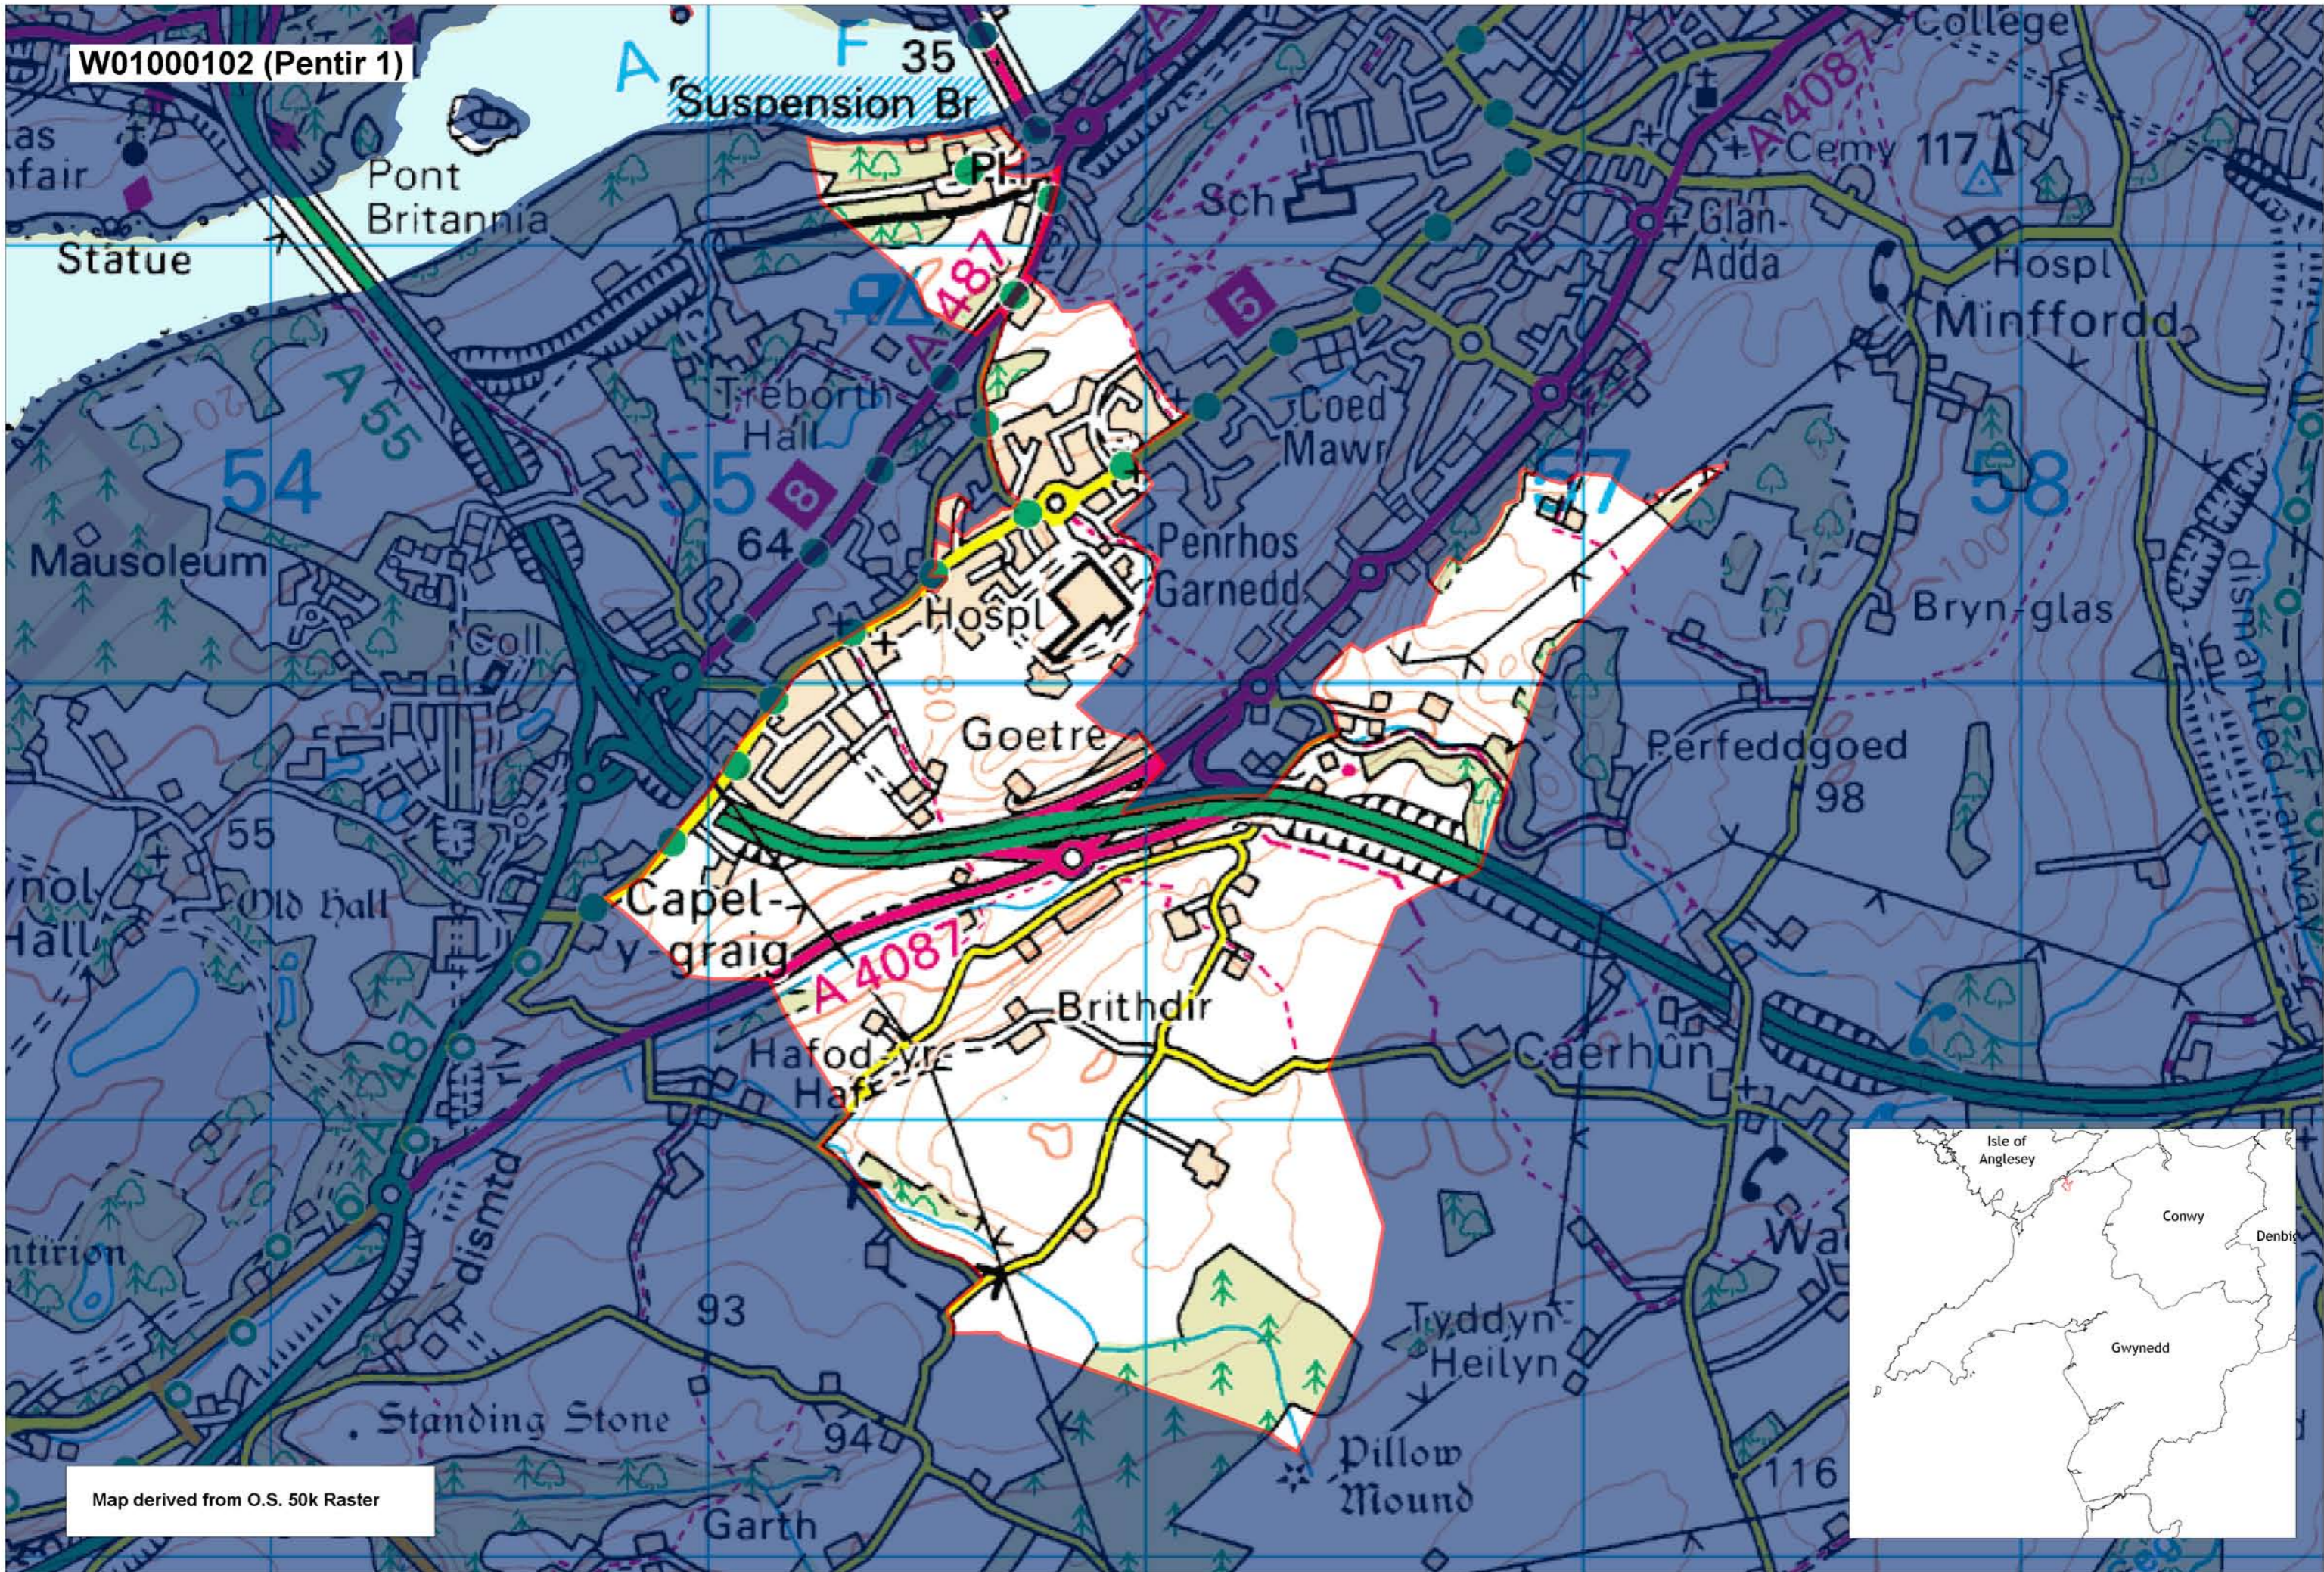

W01000102 (Pentir 1)

Map derived from O.S. 50k Raster