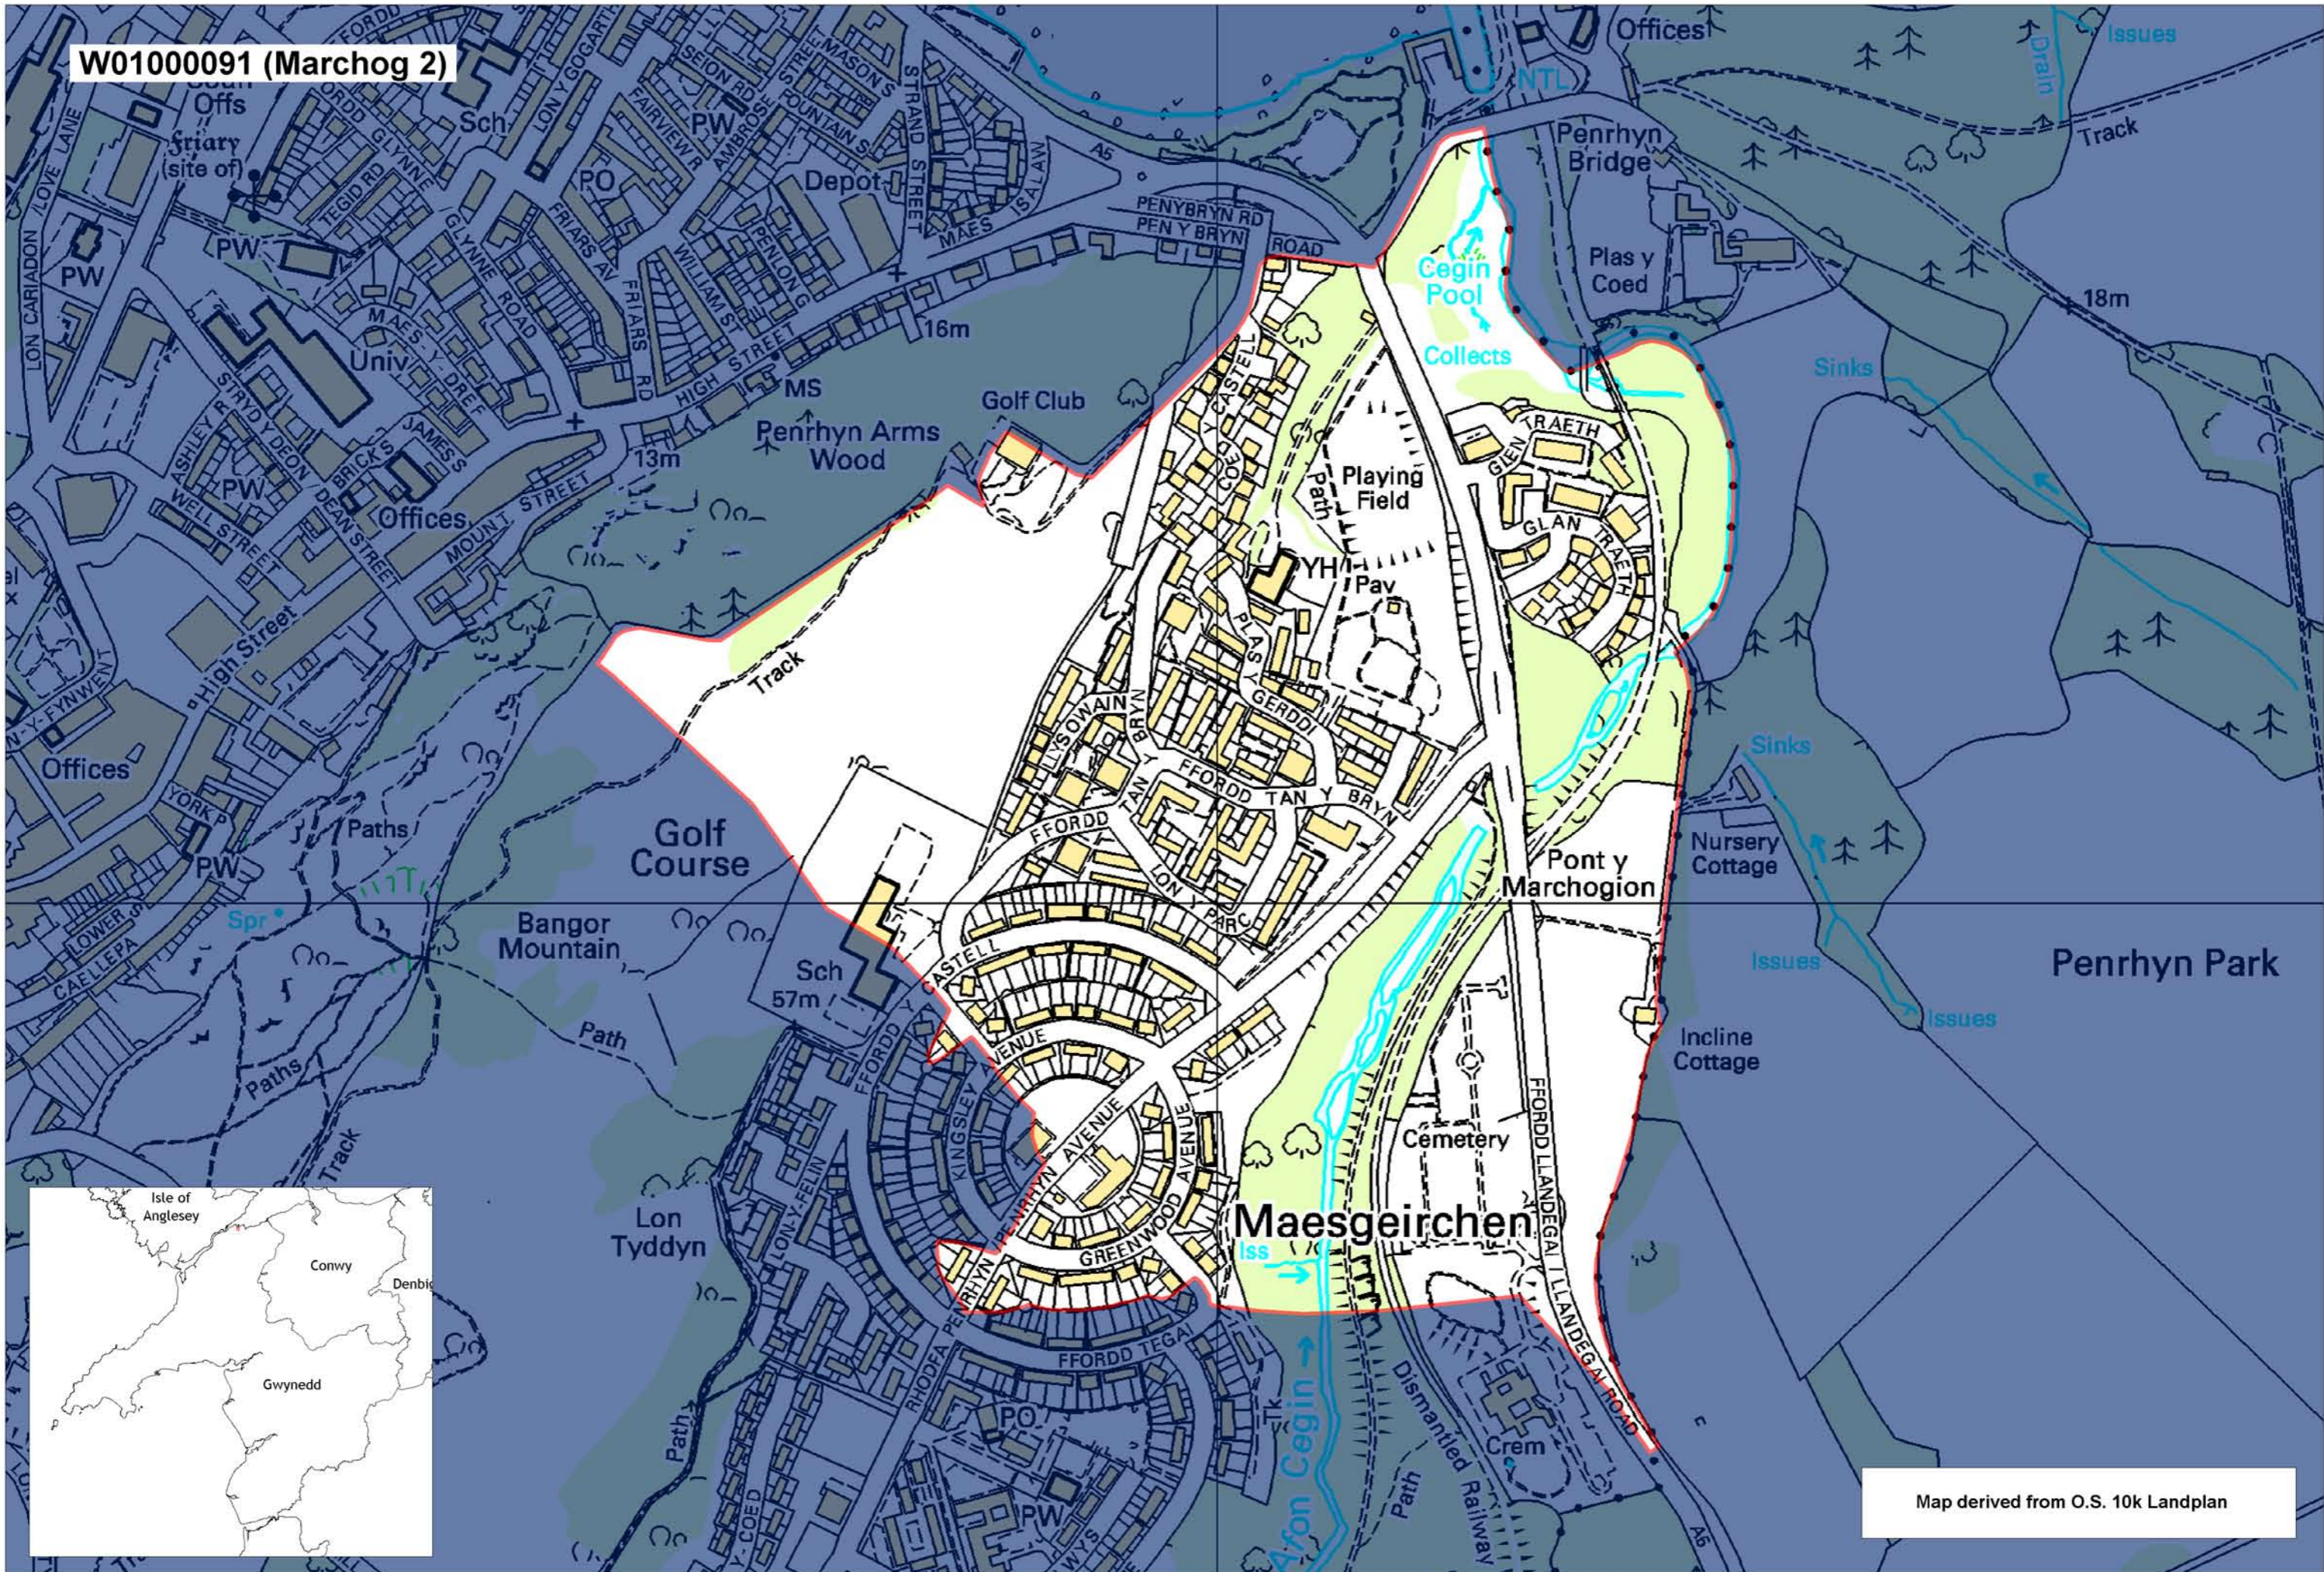

W01000091 (Marchog 2)

Map derived from O.S. 10k Landplan