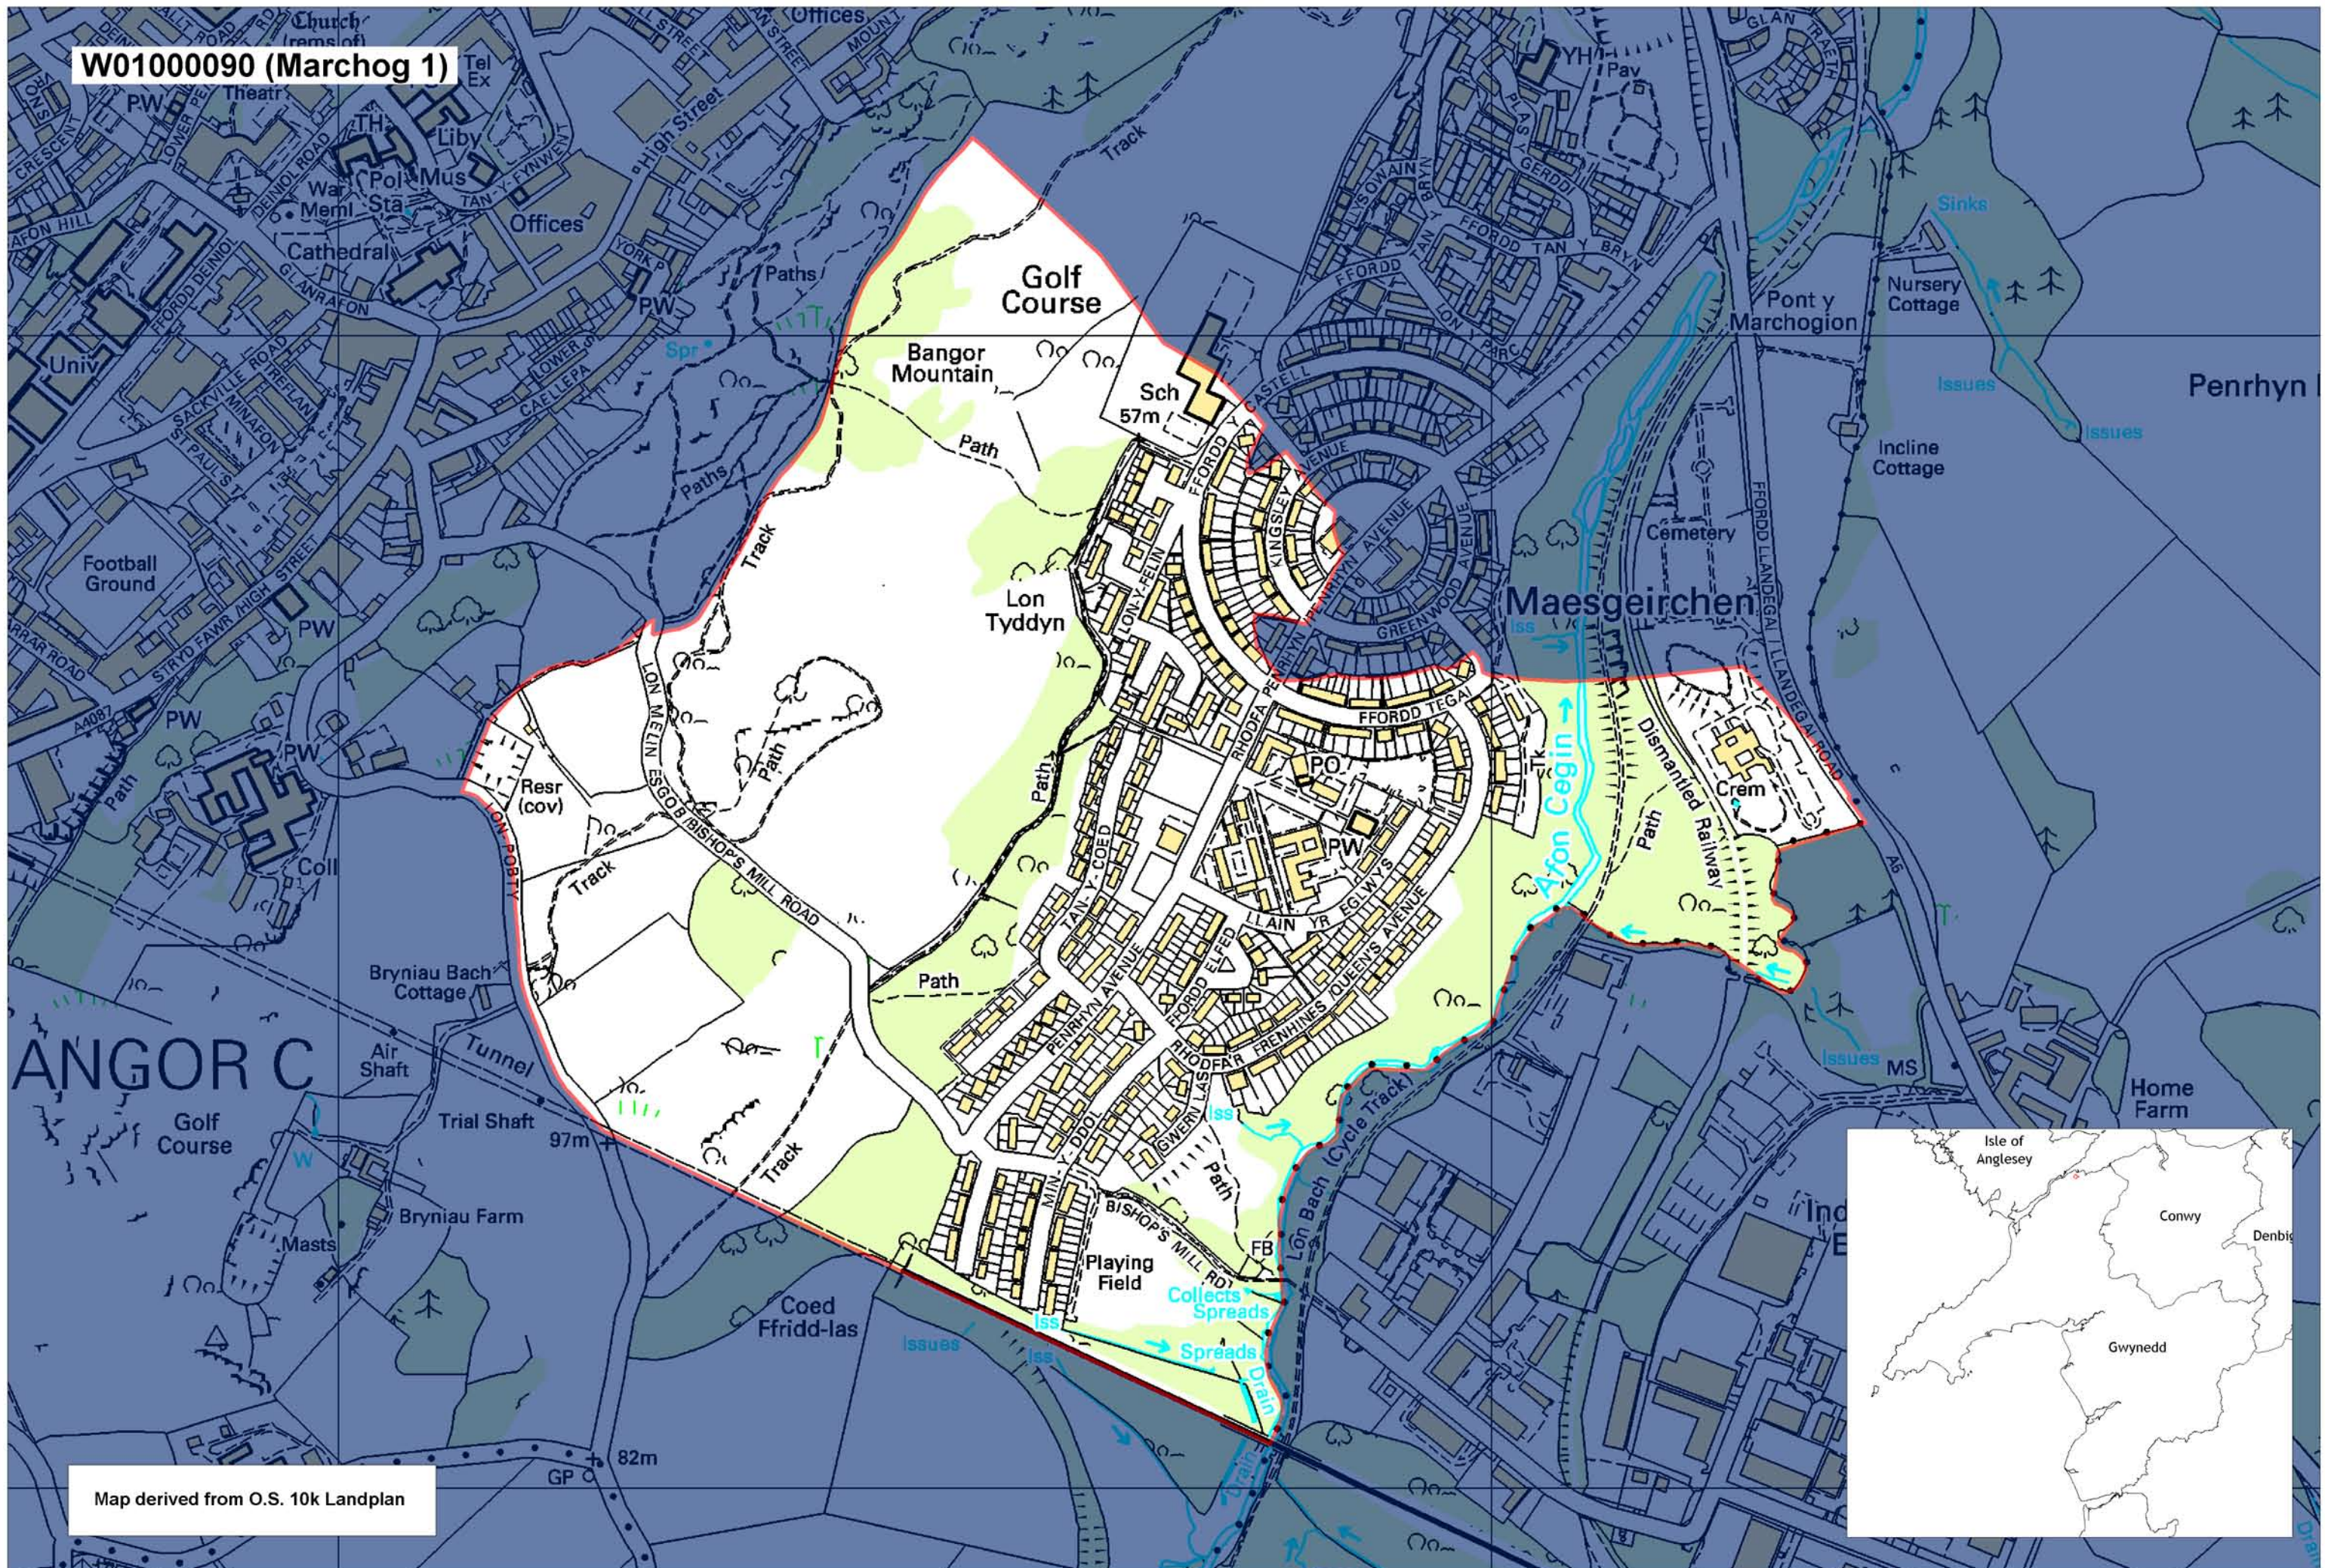

W01000090 (Marchog 1)

Map derived from O.S. 10k Landplan

This map is based upon the Ordnance Survey material with the permission of Ordnance Survey on behalf of The Controller of Her Majesty's Stationery Office. © Crown copyright 2008. Unauthorised reproduction infringes Crown copyright and may lead to prosecution or civil proceedings. Welsh Assembly Government. Licence Number: 100017916
Mae'r map hwn yn seiliedig ar ddeunydd yr Arolwg Ordnans gyda chaniatâd Arolwg Ordnans ar ran Rheolwr Llyfrfa Ei Mawrhydi. © Hawffraint y Goron 2008.
Mae atgynhyrchu heb ganiatâd yn torri hawffraint y Goron a gall hyn arwain at erlyniad neu achos sifil. Llywodraeth Cynulliad Cymru. Rhif trwydded 100017916.

Produced by Cartographics, Statistical Directorate, Welsh Assembly Government
Cynhyrchwyd gan Cartograffeg, Y Gylarwyddiaeth Ystadegol, Llywodraeth Cynulliad Cymru