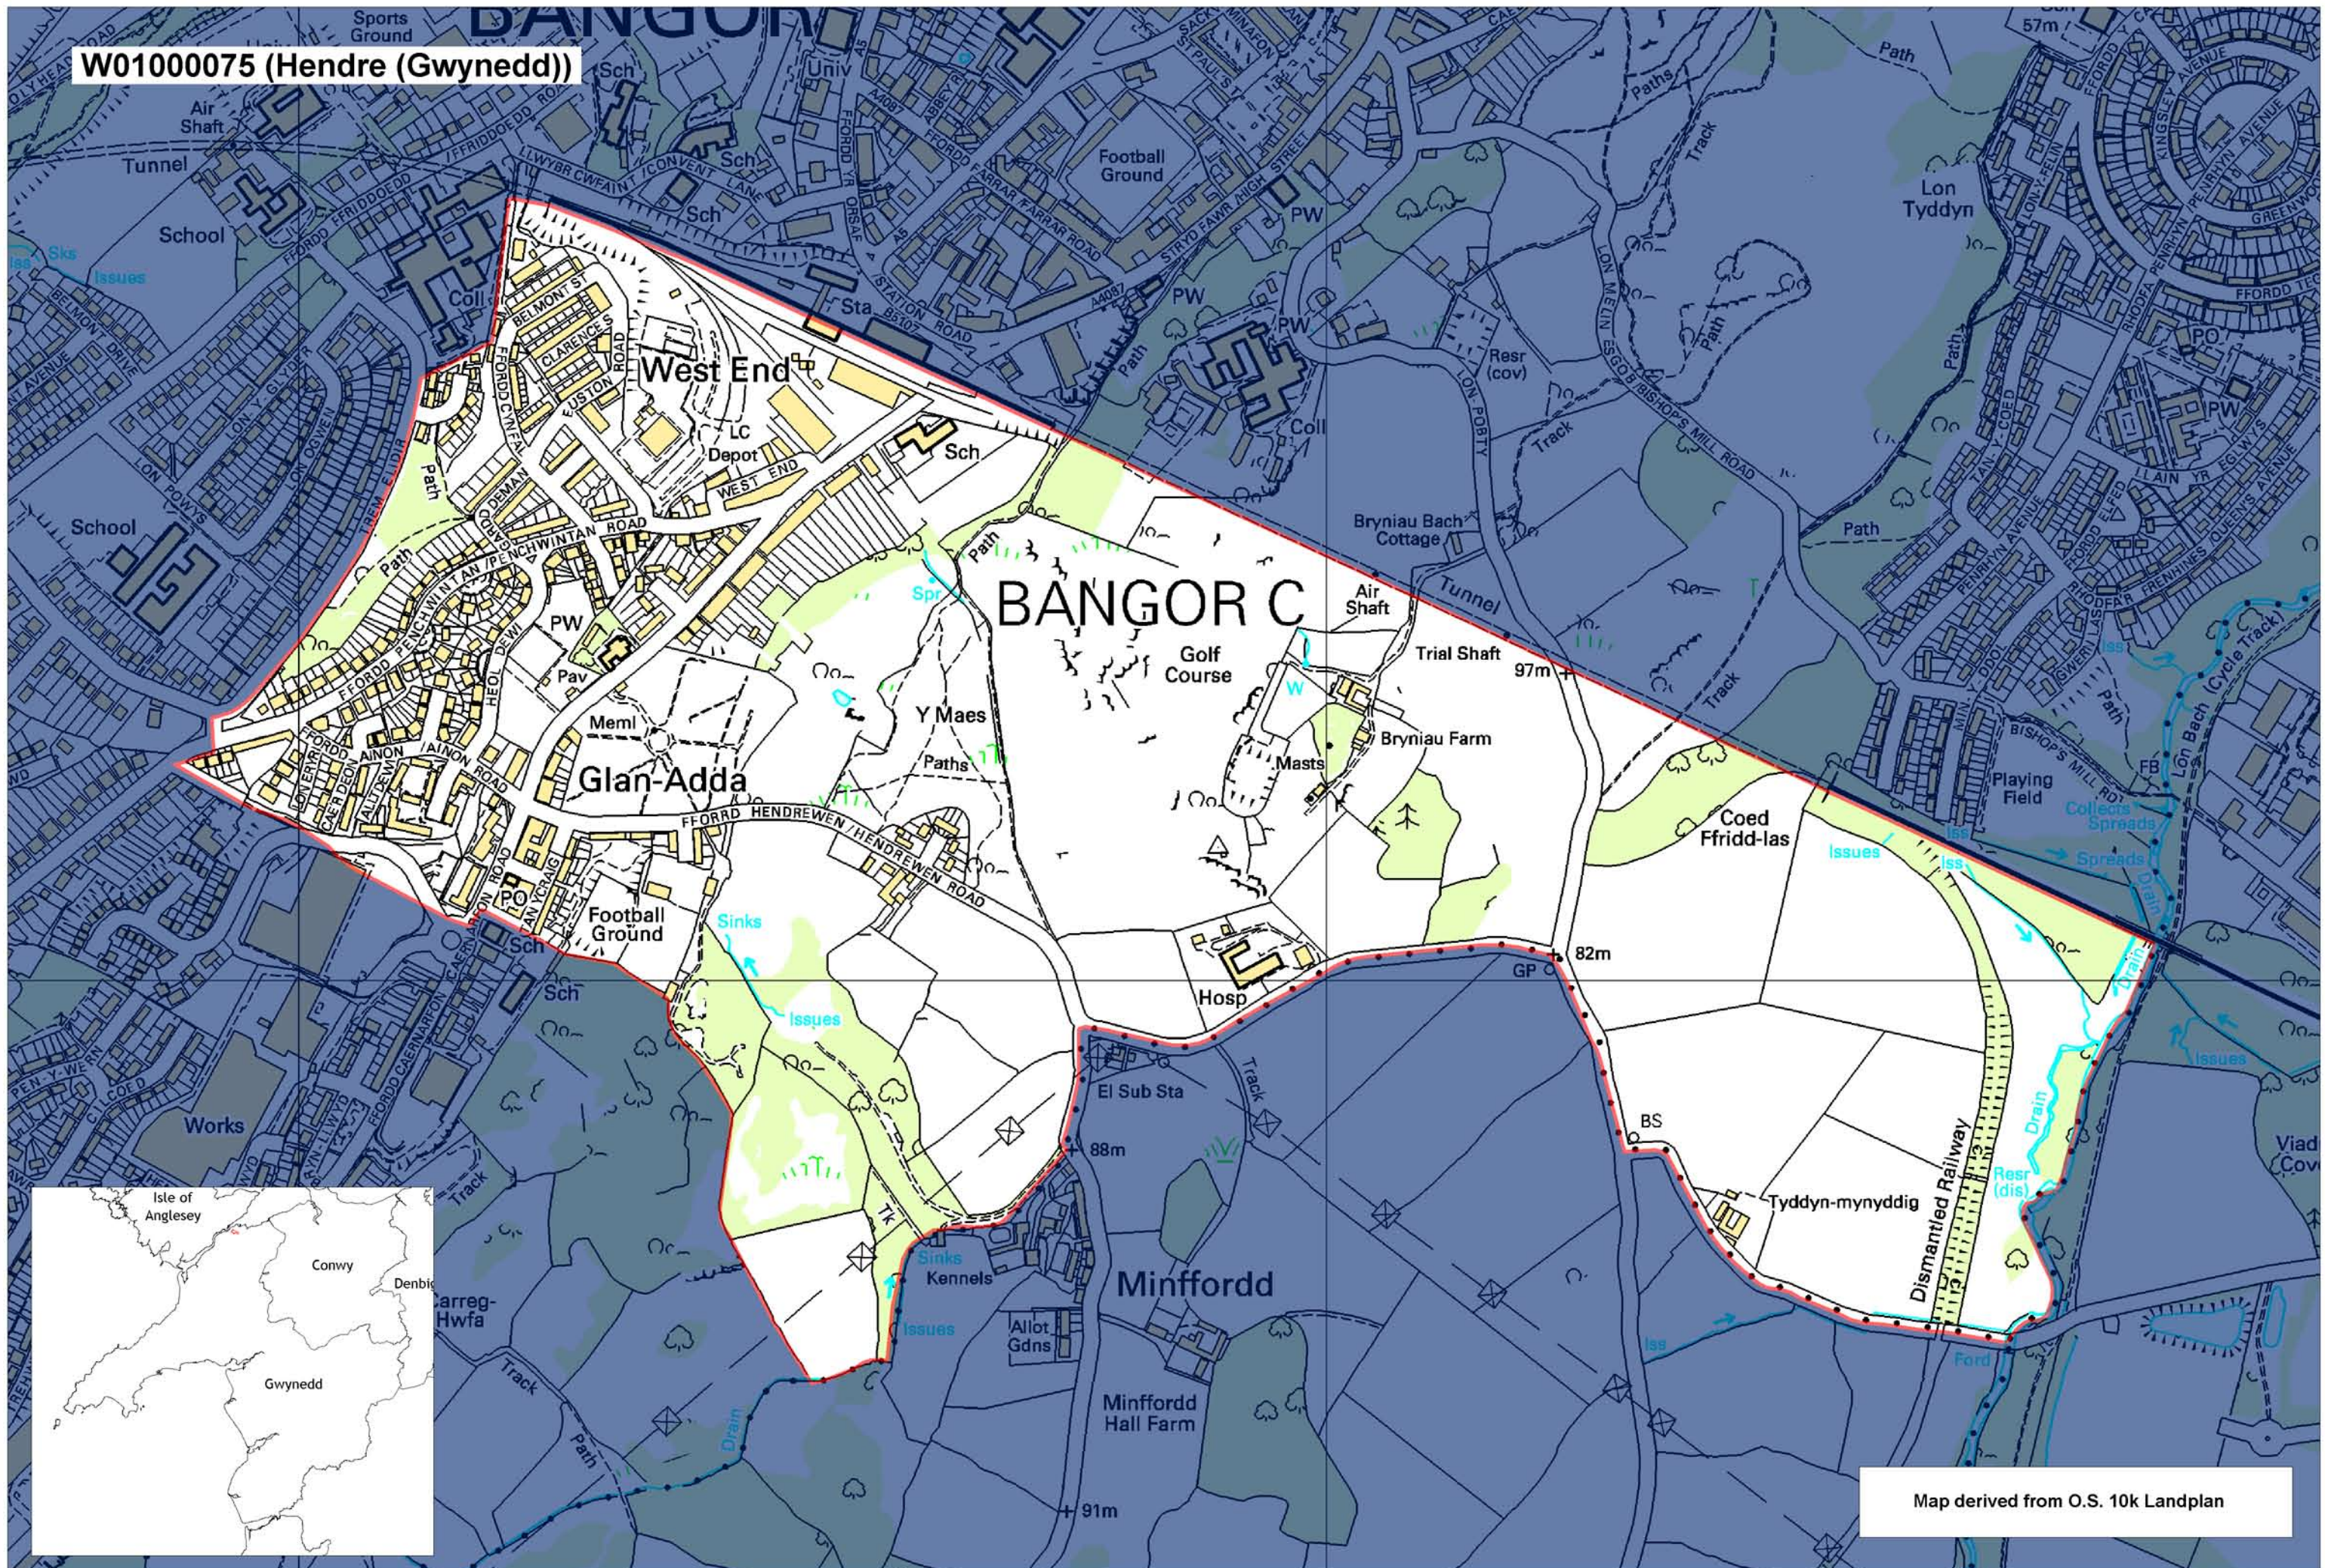

W0100075 (Hendre (Gwynedd))

Map derived from O.S. 10k Landplan

Produced by Cartographics, Statistical Directorate, Welsh Assembly Government. Cynhyrchwyd gan Cartograffeg, Y Gyfarwyddiaeth Ystadegol, Llywodraeth Cynulliad Cymru.