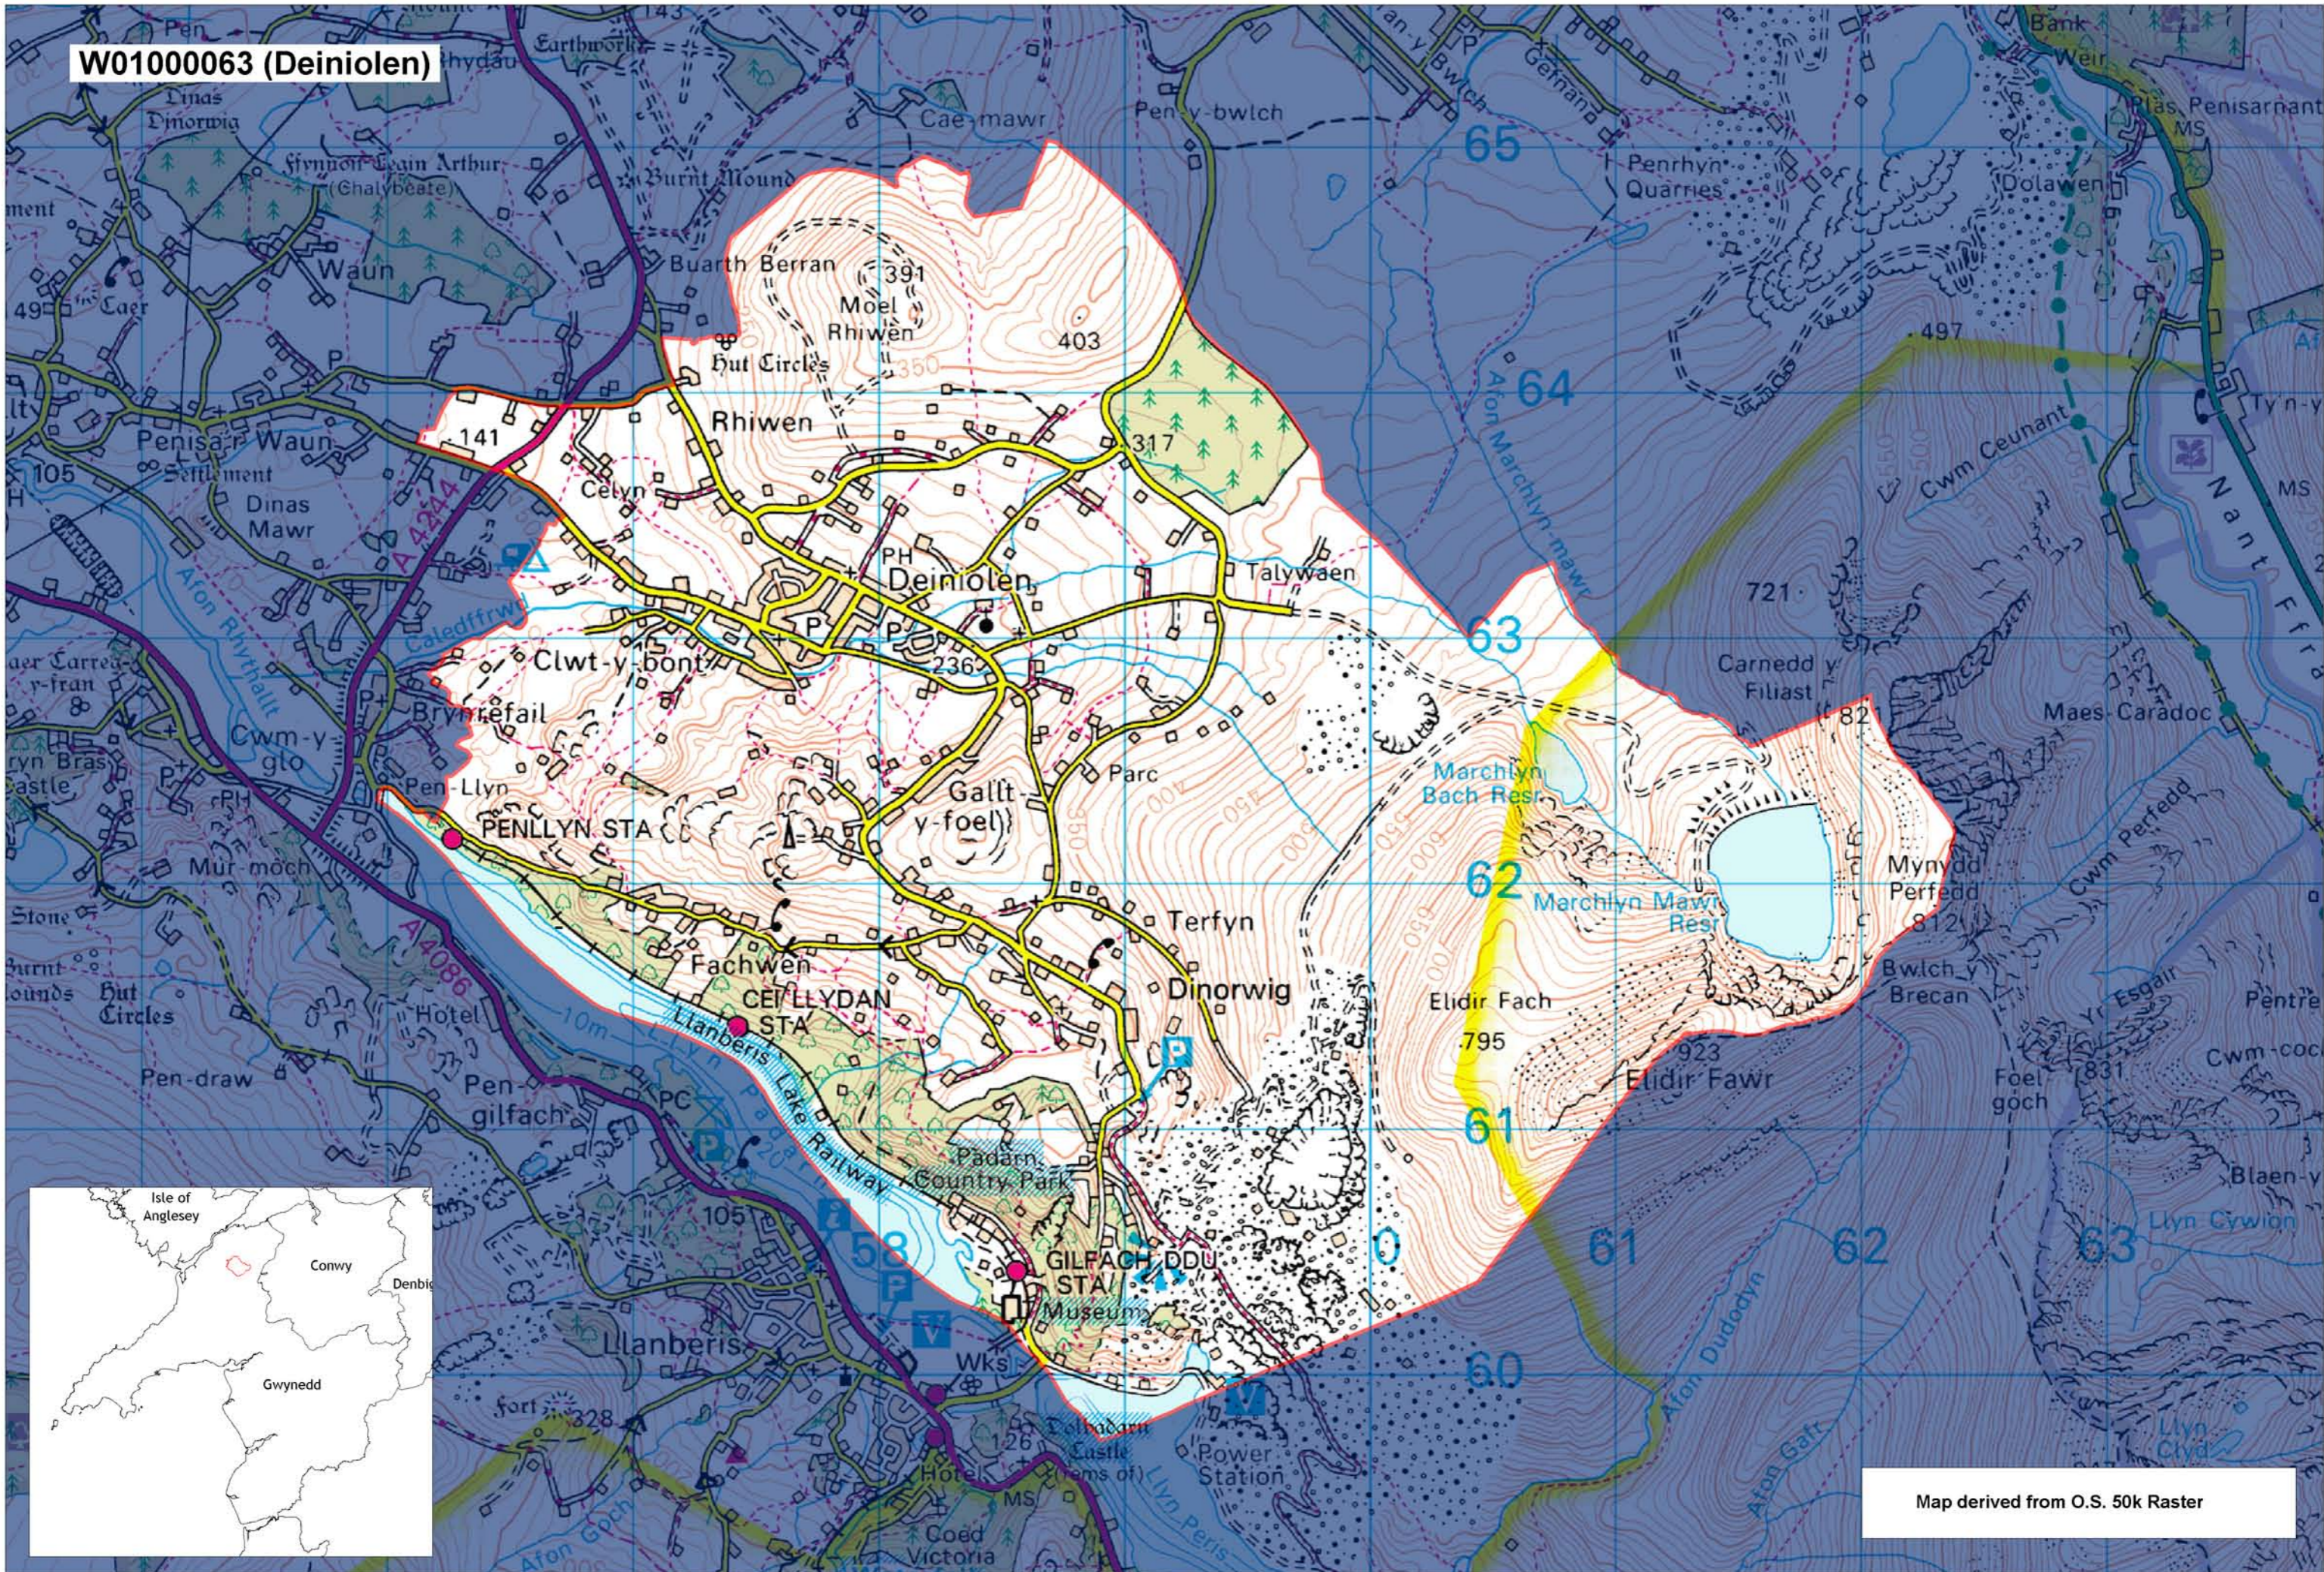

W01000063 (Deiniolen)

Map derived from O.S. 50k Raster