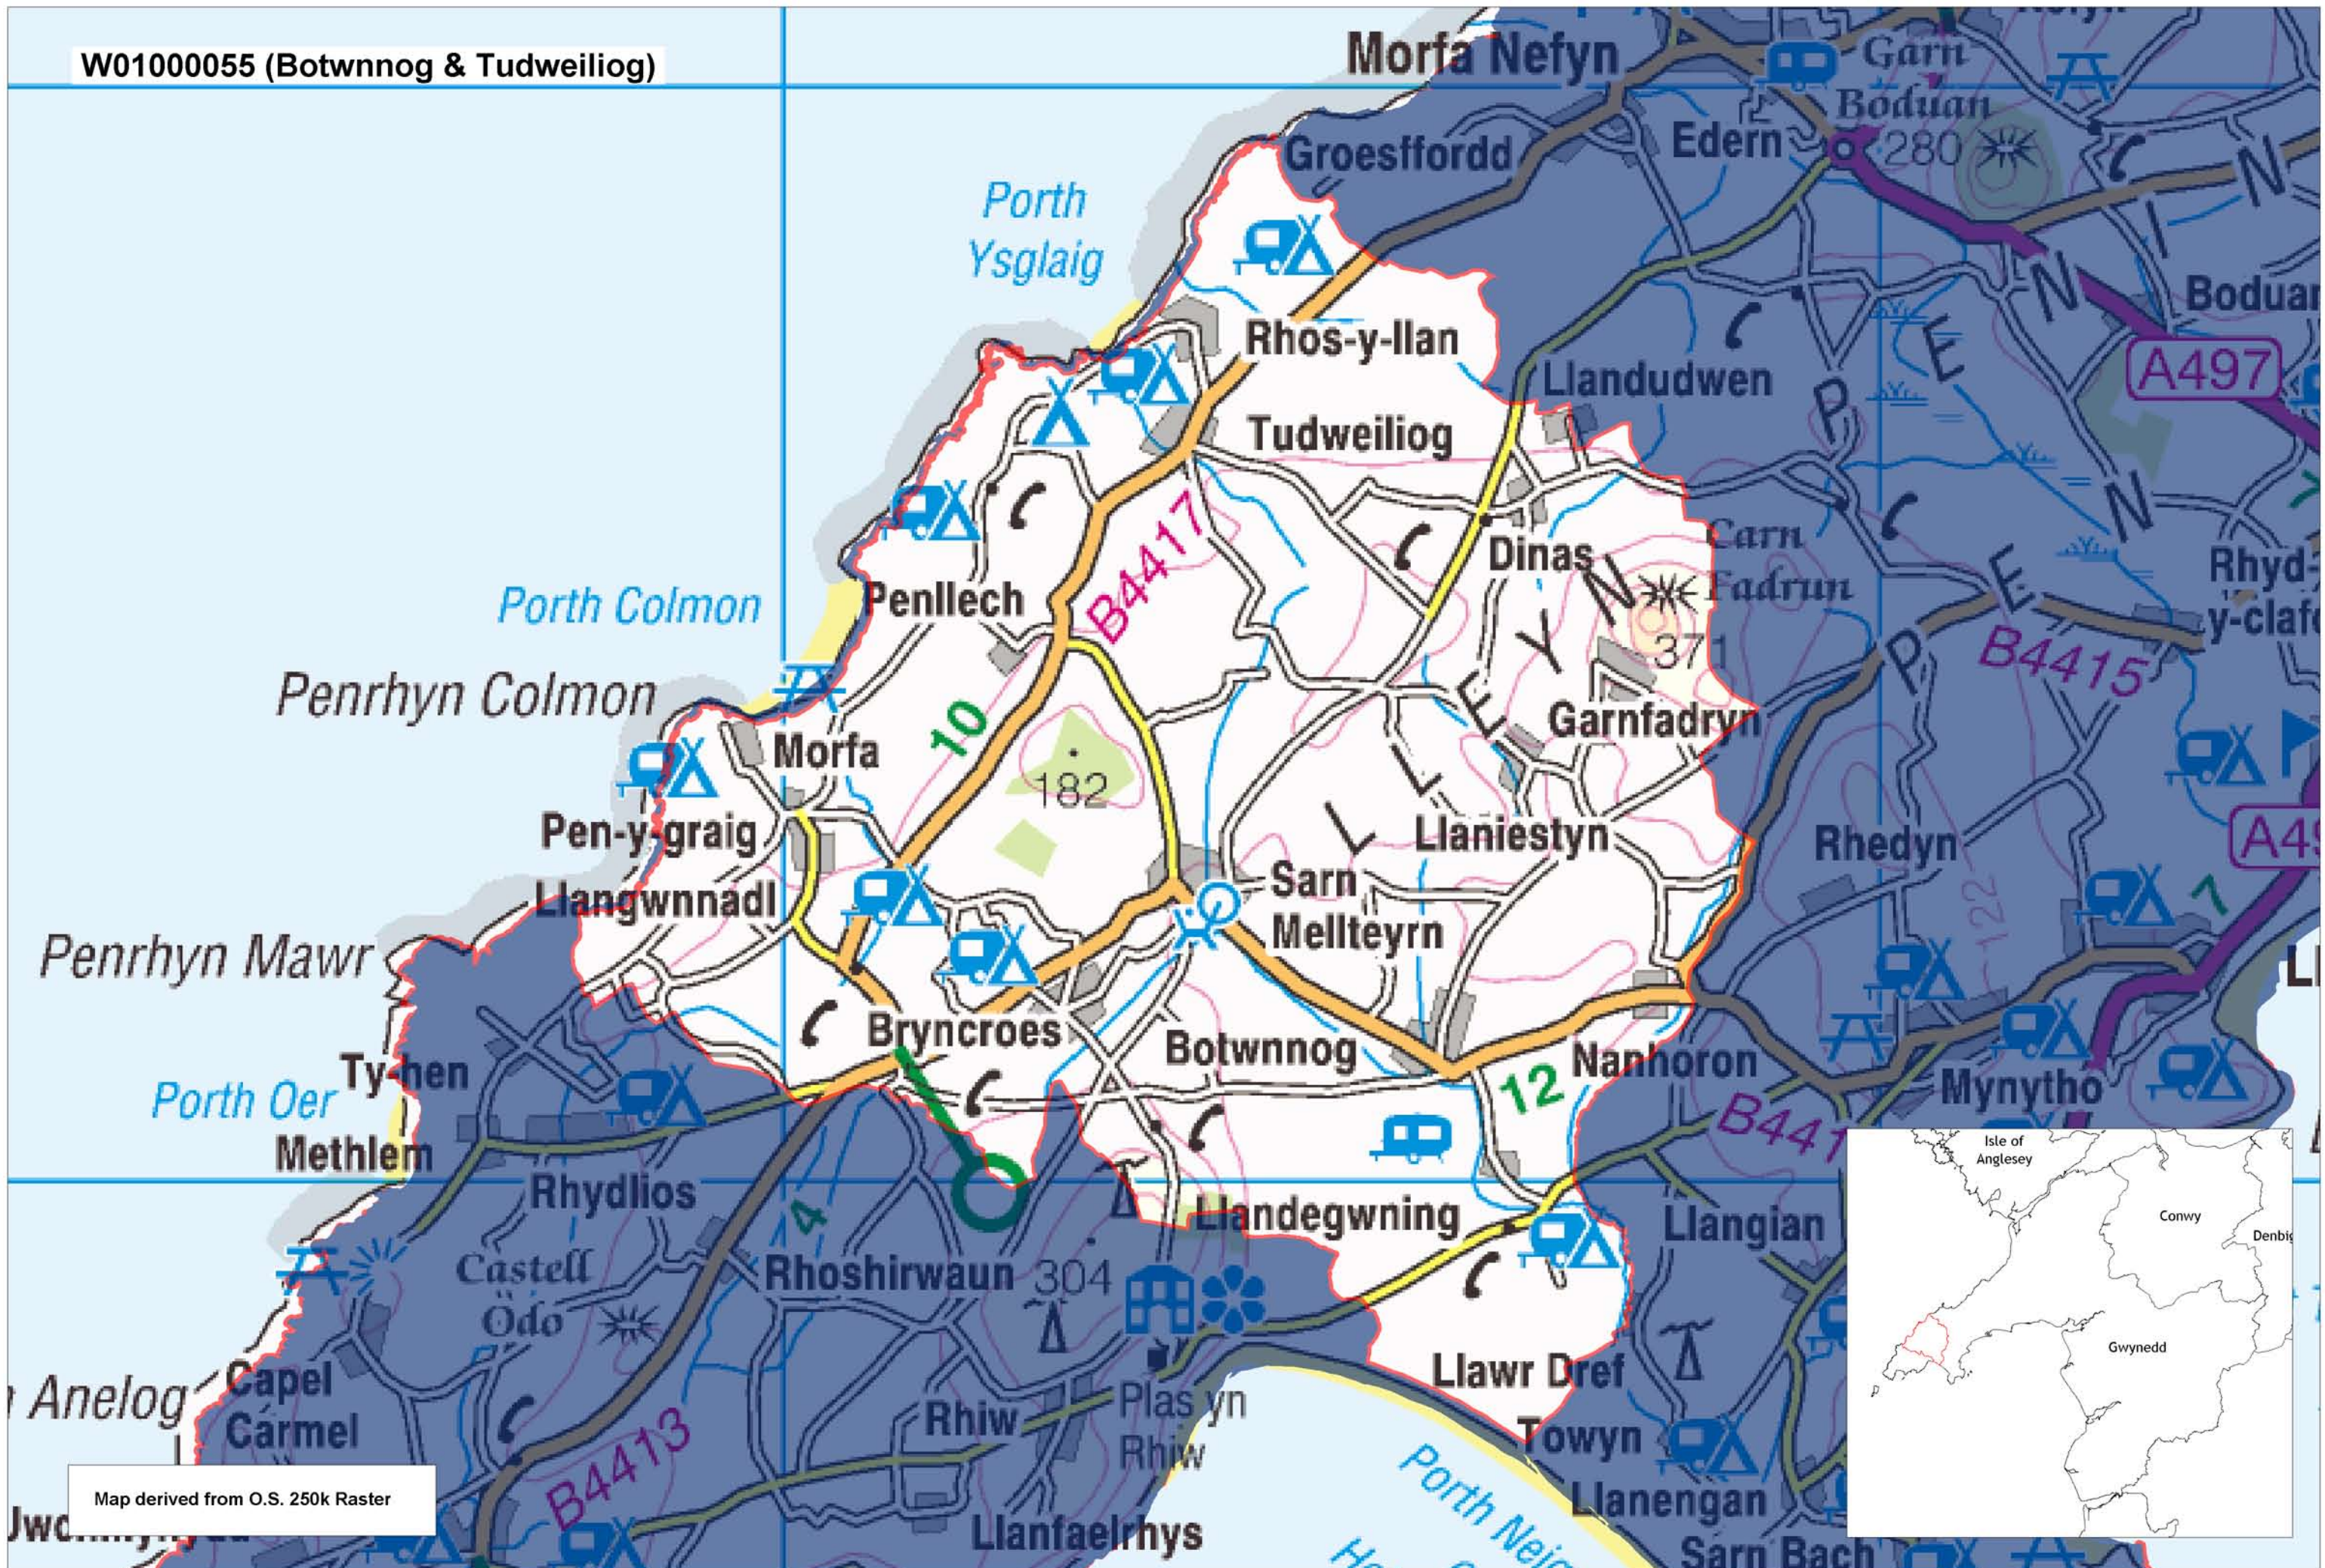

W01000055 (Botwnnog & Tudweiliog)

Map derived from O.S. 250k Raster

This map is based upon the Ordnance Survey material with the permission of Ordnance Survey on behalf of The Controller of Her Majesty's Stationery Office. © Crown copyright 2008. Unauthorised reproduction infringes Crown copyright and may lead to prosecution or civil proceedings. Welsh Assembly Government. Licence Number: 100017916. Mae'r map hwn yn seiliedig ar ddeunydd yr Arolwg Ordnans gyda chaniatâd Arolwg Ordnans ar ran Rheolwr Lyfrau El Mawrhydi. © Hawffraint y Goron 2008. Mae atgynhyrchu heb ganiatâd yn torri hawffraint y Goron a gall hyn arwain at erlyniad neu achos sifil. Llywodraeth Cynulliad Cymru. Rhif trwydded 100017916.

Produced by Cartographics, Statistical Directorate, Welsh Assembly Government. Cynhyrchwyd gan Cartograffeg, Y Gylfa Wyddiaeth Ystadegol, Llywodraeth Cynulliad Cymru.