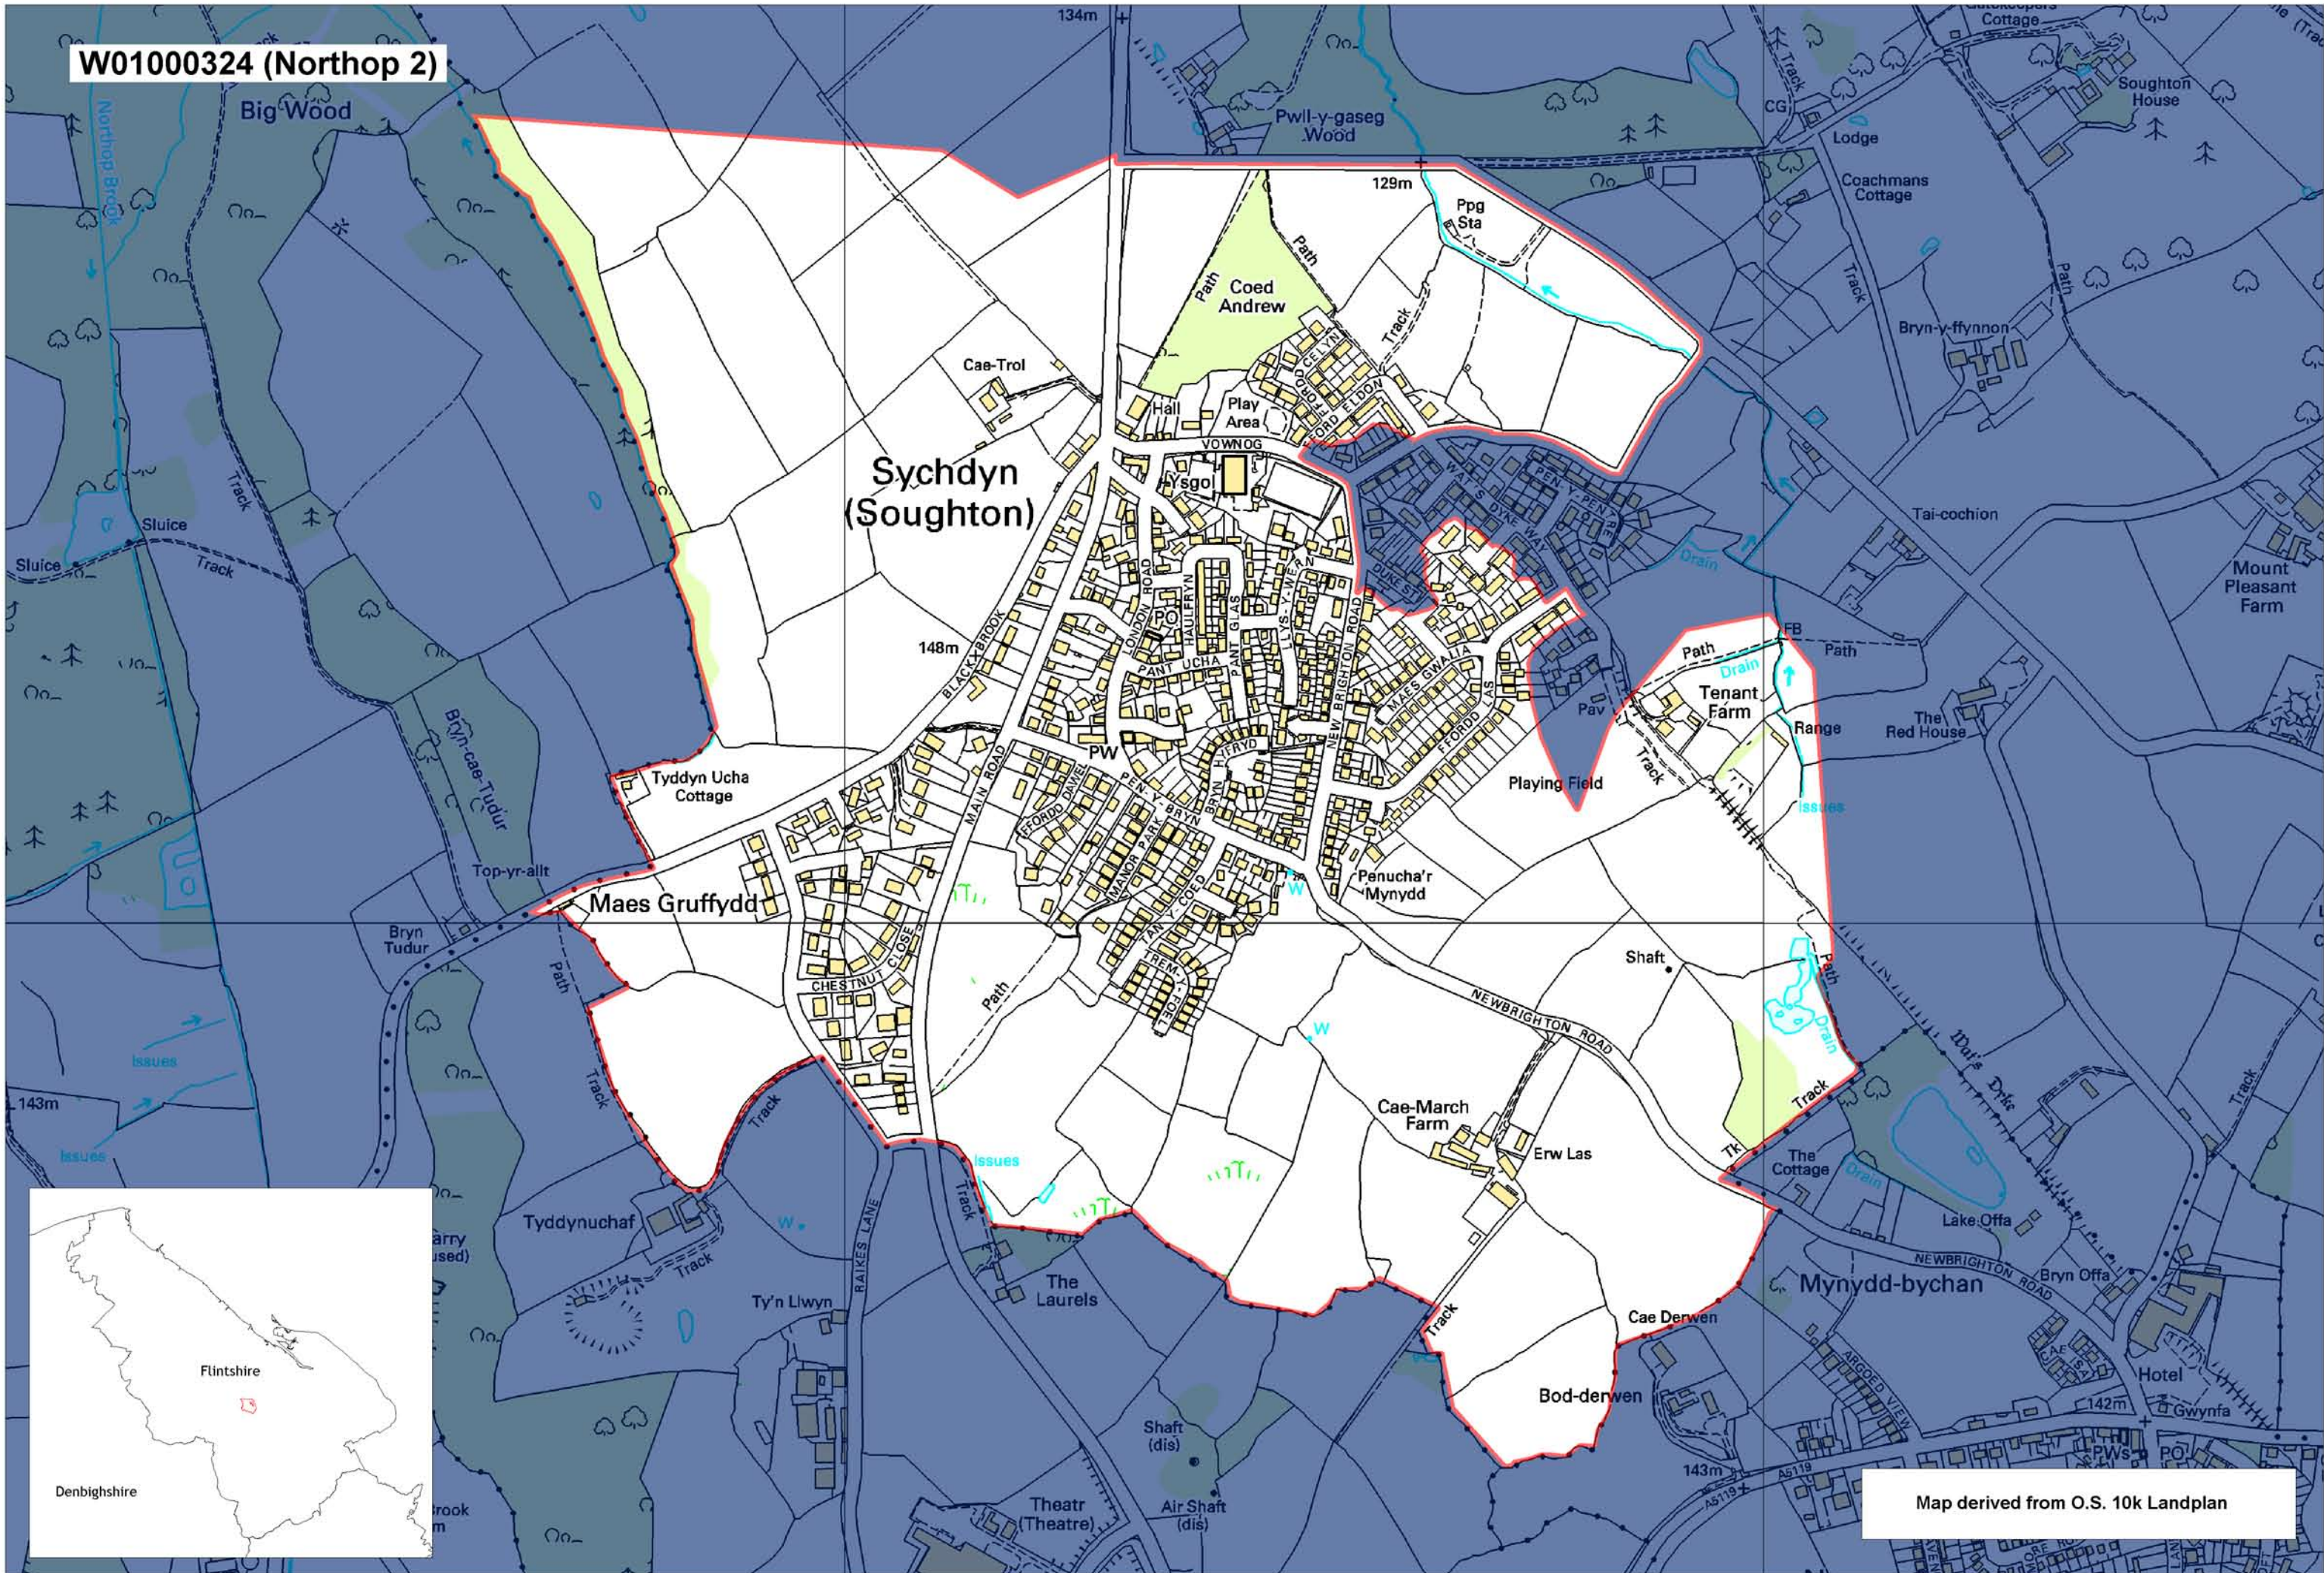

W01000324 (Northop 2)

Map derived from O.S. 10k Landplan