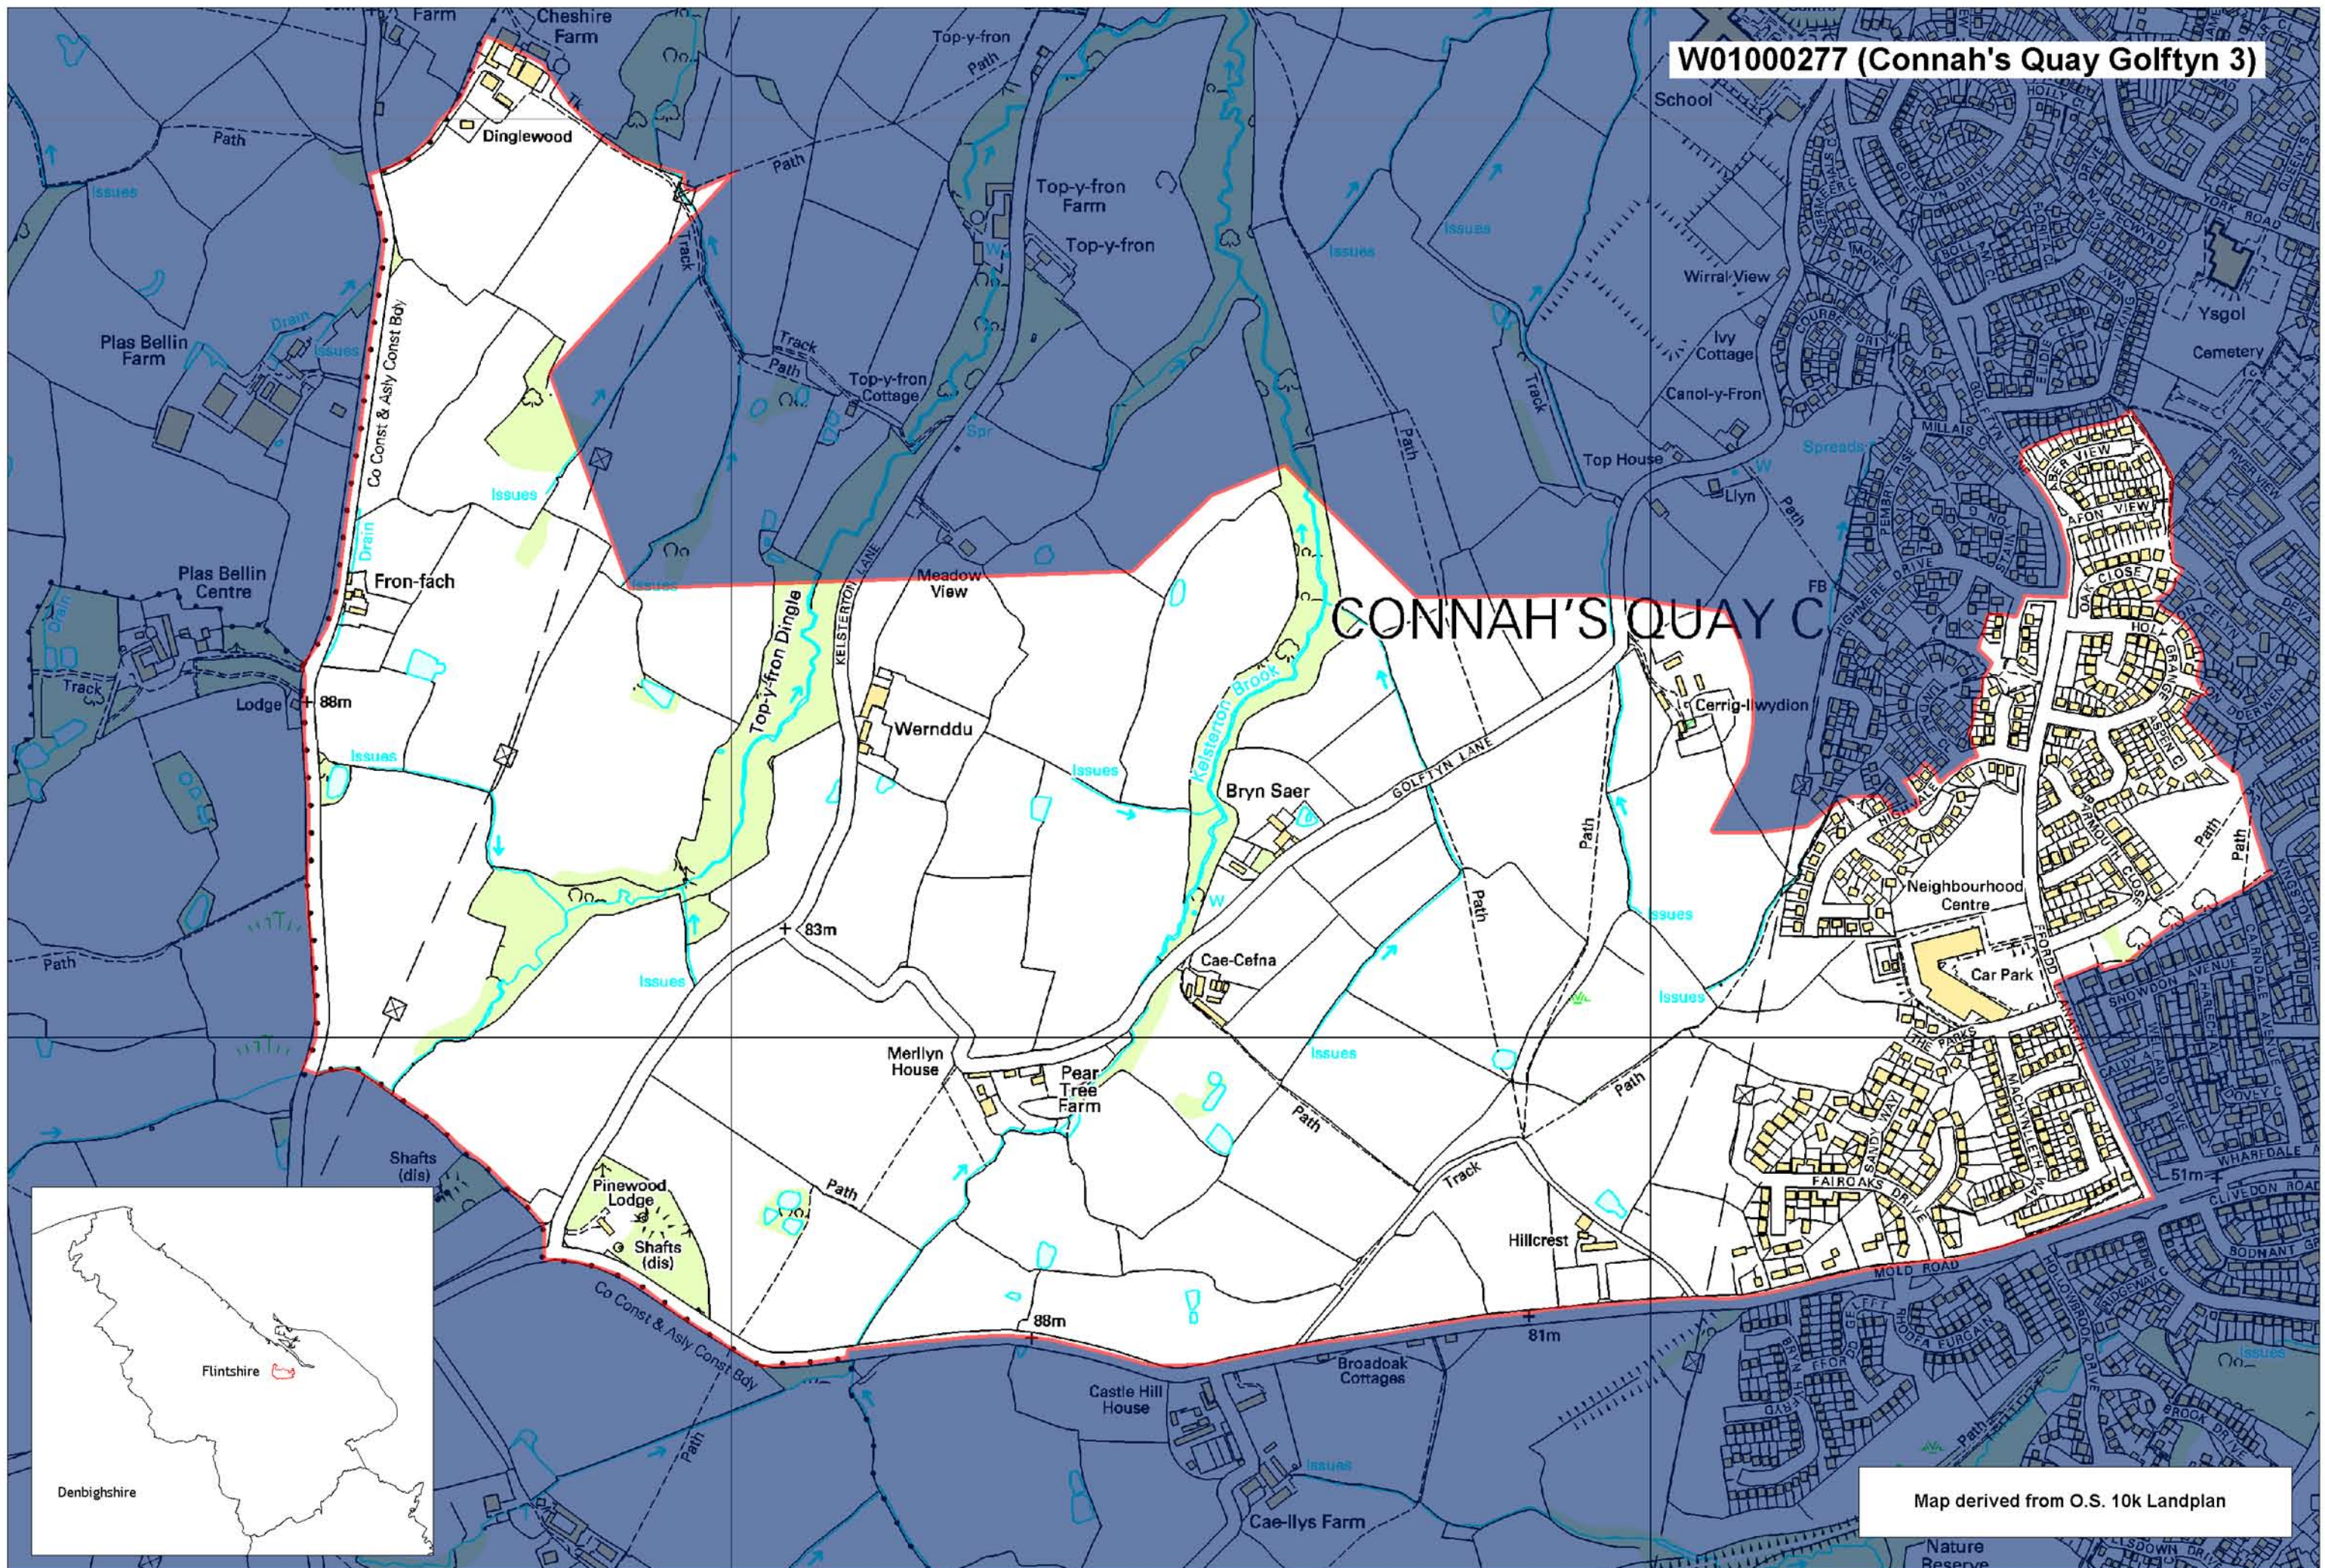

W01000277 (Connah's Quay Golftyn 3)

Map derived from O.S. 10k Landplan

This map is based upon the Ordnance Survey material with the permission of Ordnance Survey on behalf of The Controller of Her Majesty's Stationery Office. © Crown copyright 2008. Unauthorised reproduction infringes Crown copyright and may lead to prosecution or civil proceedings. Welsh Assembly Government. Licence Number: 100017916
 Mae'r map hwn yn seiliedig ar ddeunydd yr Arolwg Ordnans gyda chaniatâd Arolwg Ordnans ar ran Rheolwr Llyfrfa Ei Mawrhydi, © Hawlfraint y Goron 2008.
 Mae atgynhyrchu heb ganiatâd yn torri hawffraint y Goron a gall hyn arwain at erlyniad neu achos sifil. Llywodraeth Cynulliad Cymru. Rhif trwydded 100017916.

Produced by Cartographics, Statistical Directorate, Welsh Assembly Government
 Cynhyrchwyd gan Cartograffeg, Y Gyfarwyddiaeth Ystadegol, Llywodraeth Cynulliad Cymru