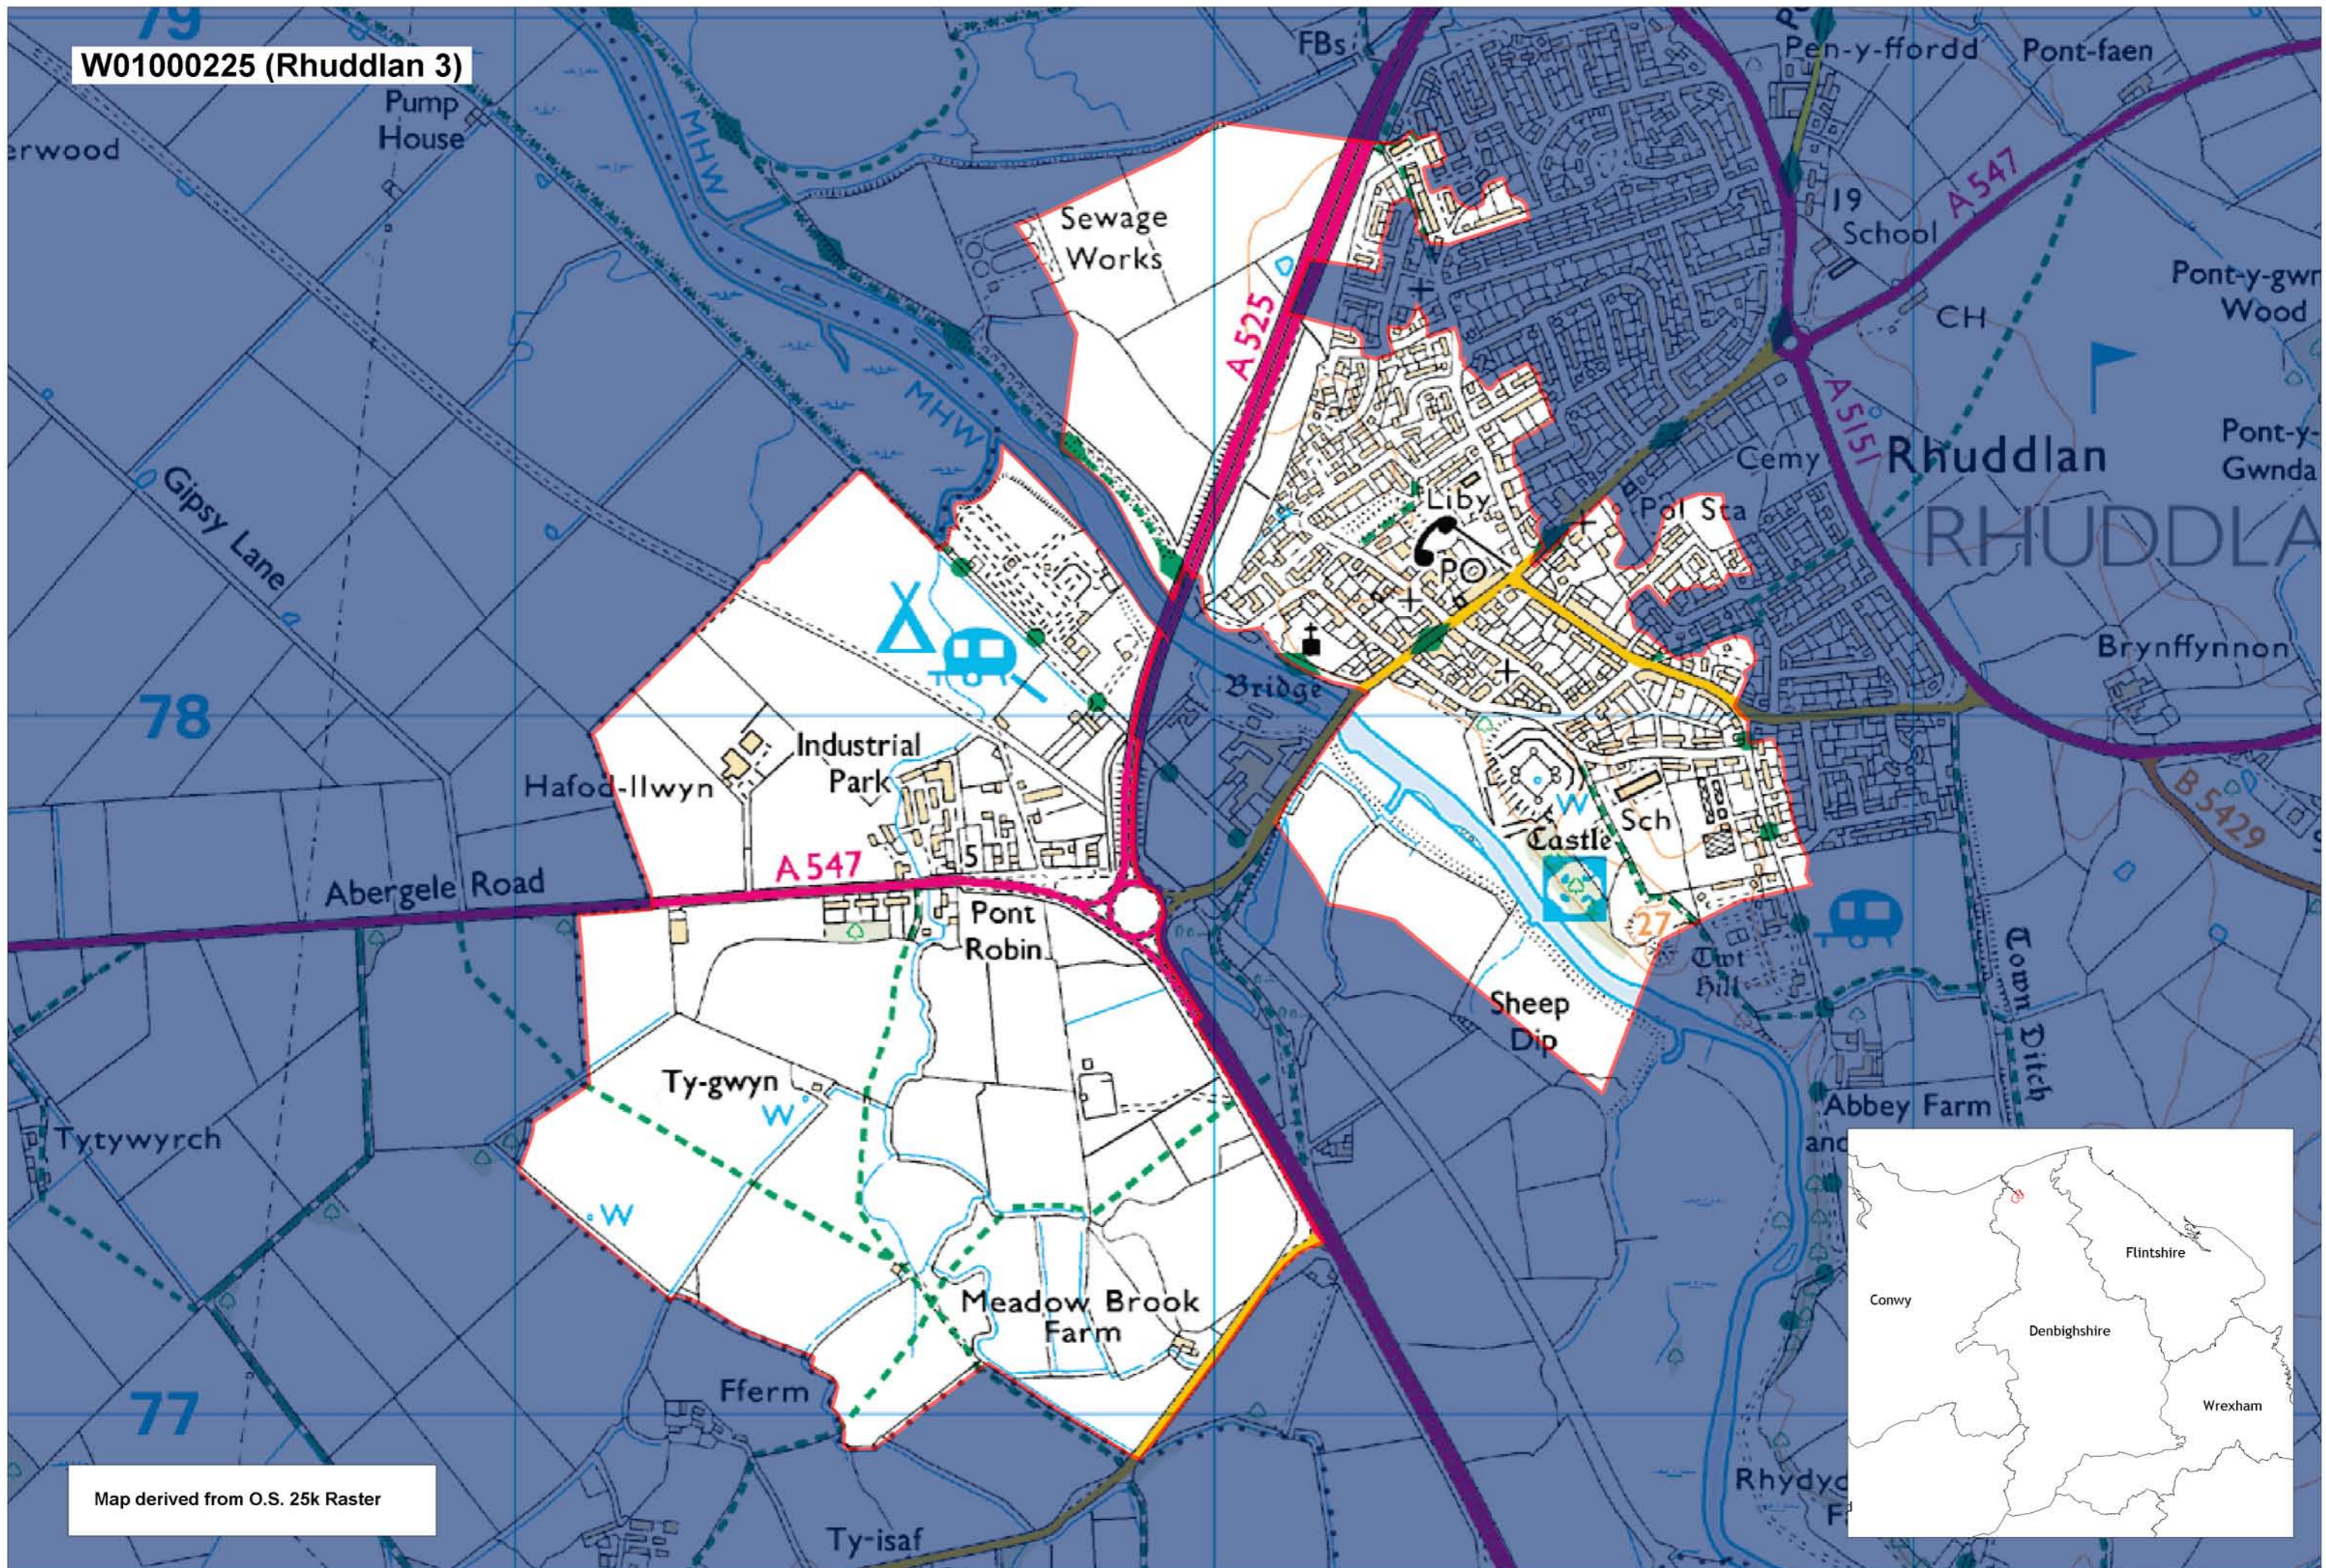

W0100225 (Rhuddlan 3)

Map derived from O.S. 25k Raster

This map is based upon the Ordnance Survey material with the permission of Ordnance Survey on behalf of The Controller of Her Majesty's Stationery Office. © Crown copyright 2008. Unauthorised reproduction infringes Crown copyright and may lead to prosecution or civil proceedings. Welsh Assembly Government. Licence Number: 100017916. Mae'r map hwn yn seiliedig ar ddeunydd yr Arolwg Ordnans gyda chaniatâd Arolwg Ordnans ar ran Rheolwr Lyfrau Ei Mawrhydi. © Hawffraint y Goron 2008. Mae atgynhyrchu heb ganiatâd yn torri hawffraint y Goron a gall hyn arwain at erlyniad neu achos sifil. Llywodraeth Cynulliad Cymru. Rhif trwydded 100017916.

Produced by Cartographics, Statistical Directorate, Welsh Assembly Government. Cynhyrchwyd gan Cartograffeg, Y Gyfarwyddiaeth Ystadegol, Llywodraeth Cynulliad Cymru.