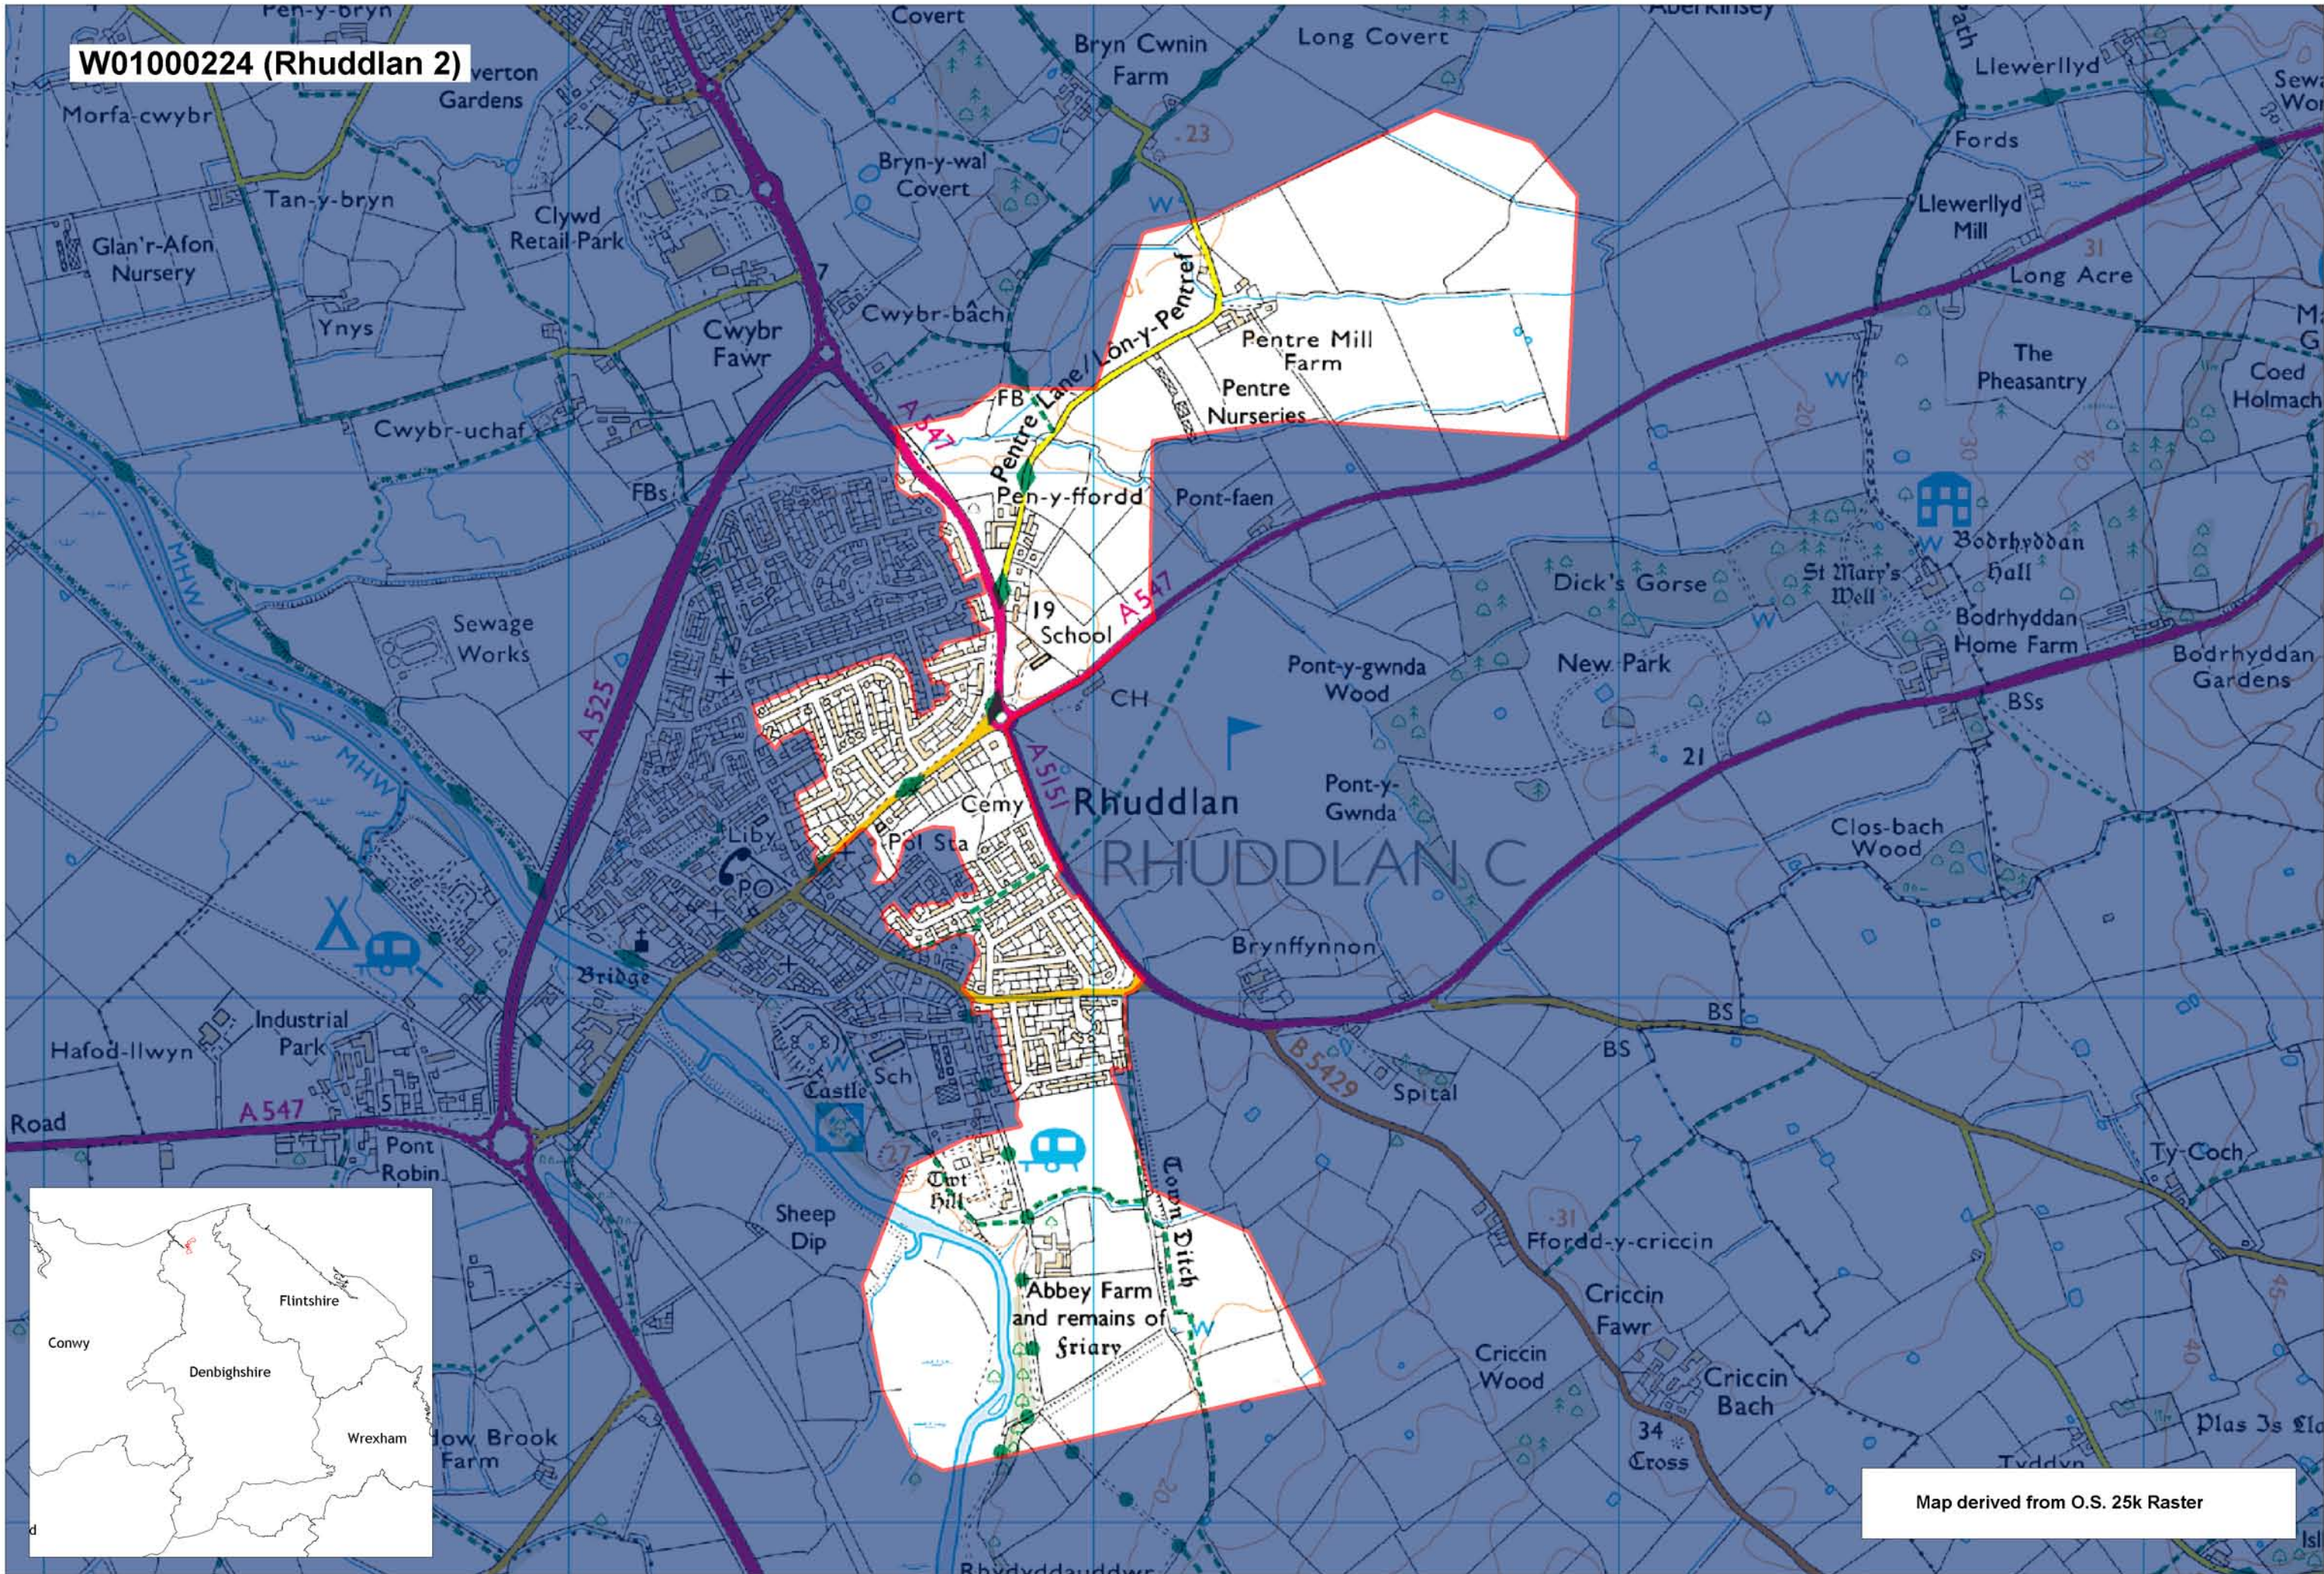

W0100224 (Rhuddlan 2)

Map derived from O.S. 25k Raster