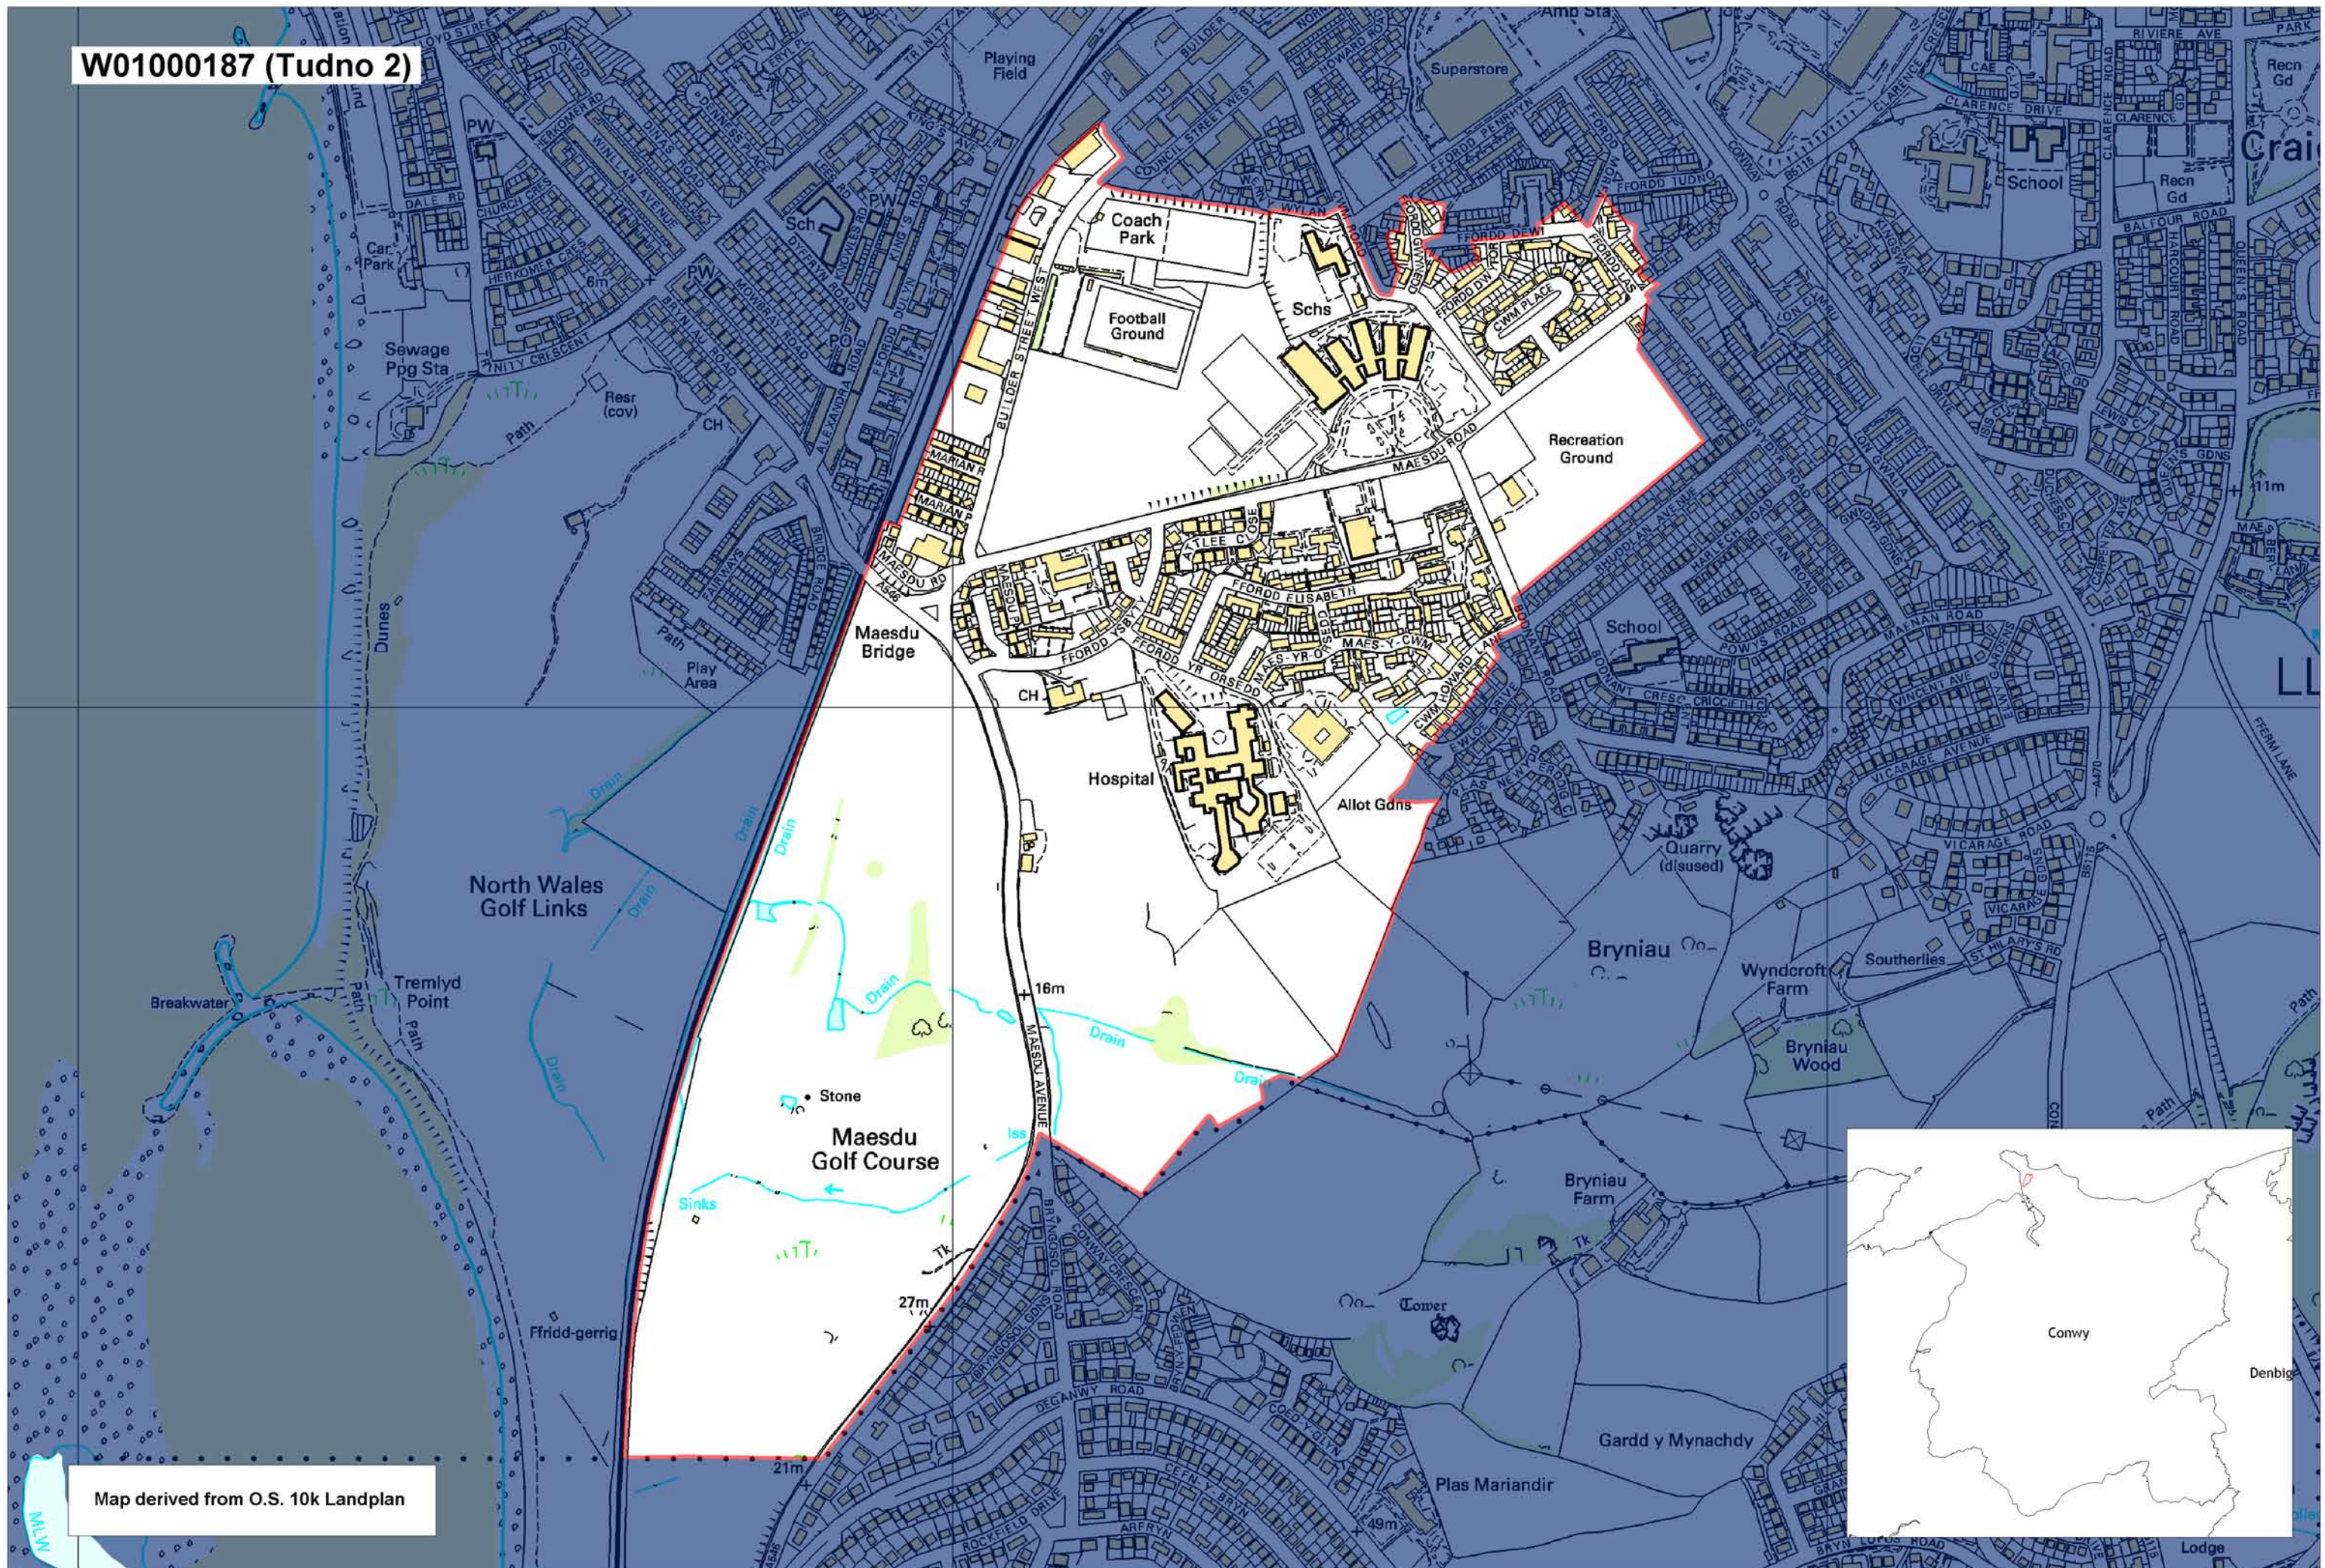

W01000187 (Tudno 2)

Map derived from O.S. 10k Landplan

This map is based upon the Ordnance Survey material with the permission of Ordnance Survey on behalf of The Controller of Her Majesty's Stationery Office. © Crown copyright 2008. Unauthorised reproduction infringes Crown copyright and may lead to prosecution or civil proceedings. Welsh Assembly Government. Licence Number: 100017916. Mae'r map hwn yn seiliedig ar ddeunydd yr Arolwg Ordnans gyda chaniatâd Arolwg Ordnans ar ran Rheolwr Lyfrfa El Mawrhydi, © Hawffraint y Goron 2008. Mae atgynhyrchu heb ganiatâd yn torri hawffraint y Goron a gall hyn arwain at erlyniad neu achos sifil. Llywodraeth Cynulliad Cymru. Rhif trwydded 100017916.

Produced by Cartographics, Statistical Directorate, Welsh Assembly Government. Cynhyrchwyd gan Cartograffeg, Y Gytarwyddiaeth Ystadegol, Llywodraeth Cynulliad Cymru.