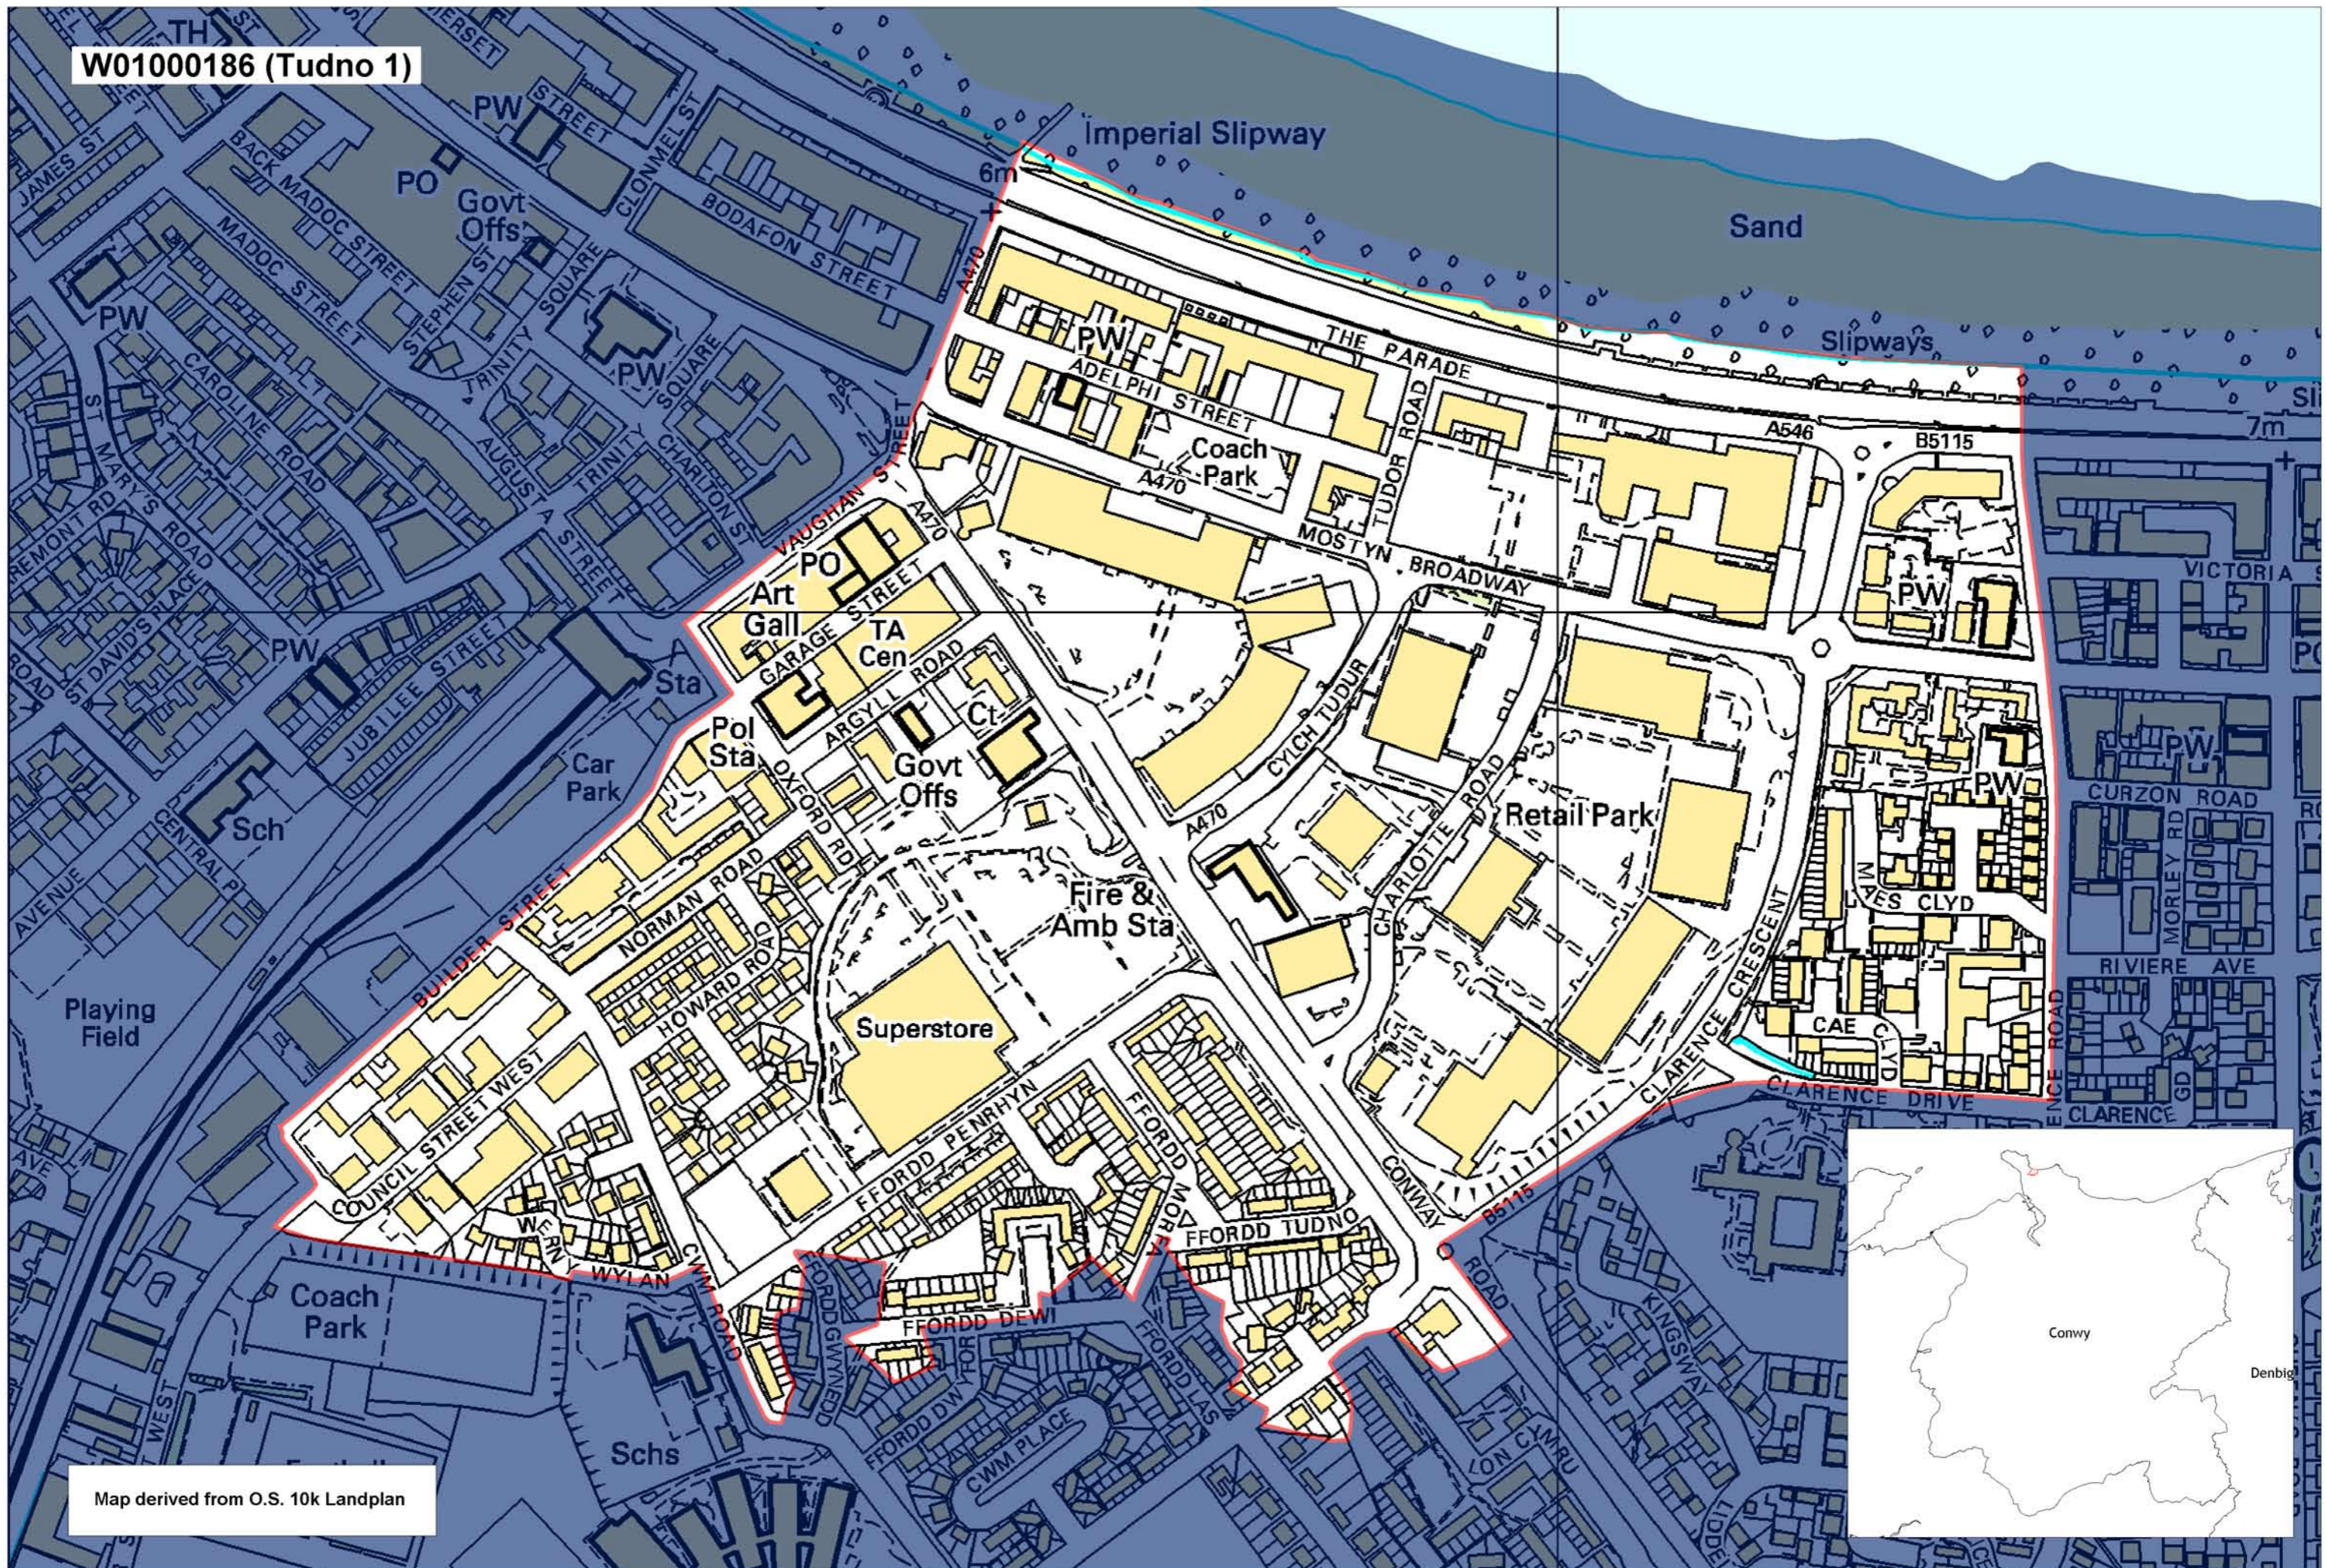

W01000186 (Tudno 1)

Map derived from O.S. 10k Landplan

This map is based upon the Ordnance Survey material with the permission of Ordnance Survey on behalf of The Controller of Her Majesty's Stationery Office. © Crown copyright 2008. Unauthorised reproduction infringes Crown copyright and may lead to prosecution or civil proceedings. Welsh Assembly Government. Licence Number: 100017916. Mae'r map hwn yn seiliedig ar ddeunydd yr Arolwg Ordnans gyda chaniatâd Arolwg Ordnans ar ran Rheolwr Lyfrau Ei Mawrhydi. © Hawffraint y Goron 2008. Mae atgynhyrchu heb ganiatâd yn torri hawffraint y Goron a gall hyn arwain at erlyniad neu achos sifil. Llywodraeth Cynulliad Cymru. Rhif trwydded 100017916.

Produced by Cartographics, Statistical Directorate, Welsh Assembly Government. Cynhyrchwyd gan Cartograffeg, Y Gyfarwyddiaeth Ystadegol, Llywodraeth Cynulliad Cymru.