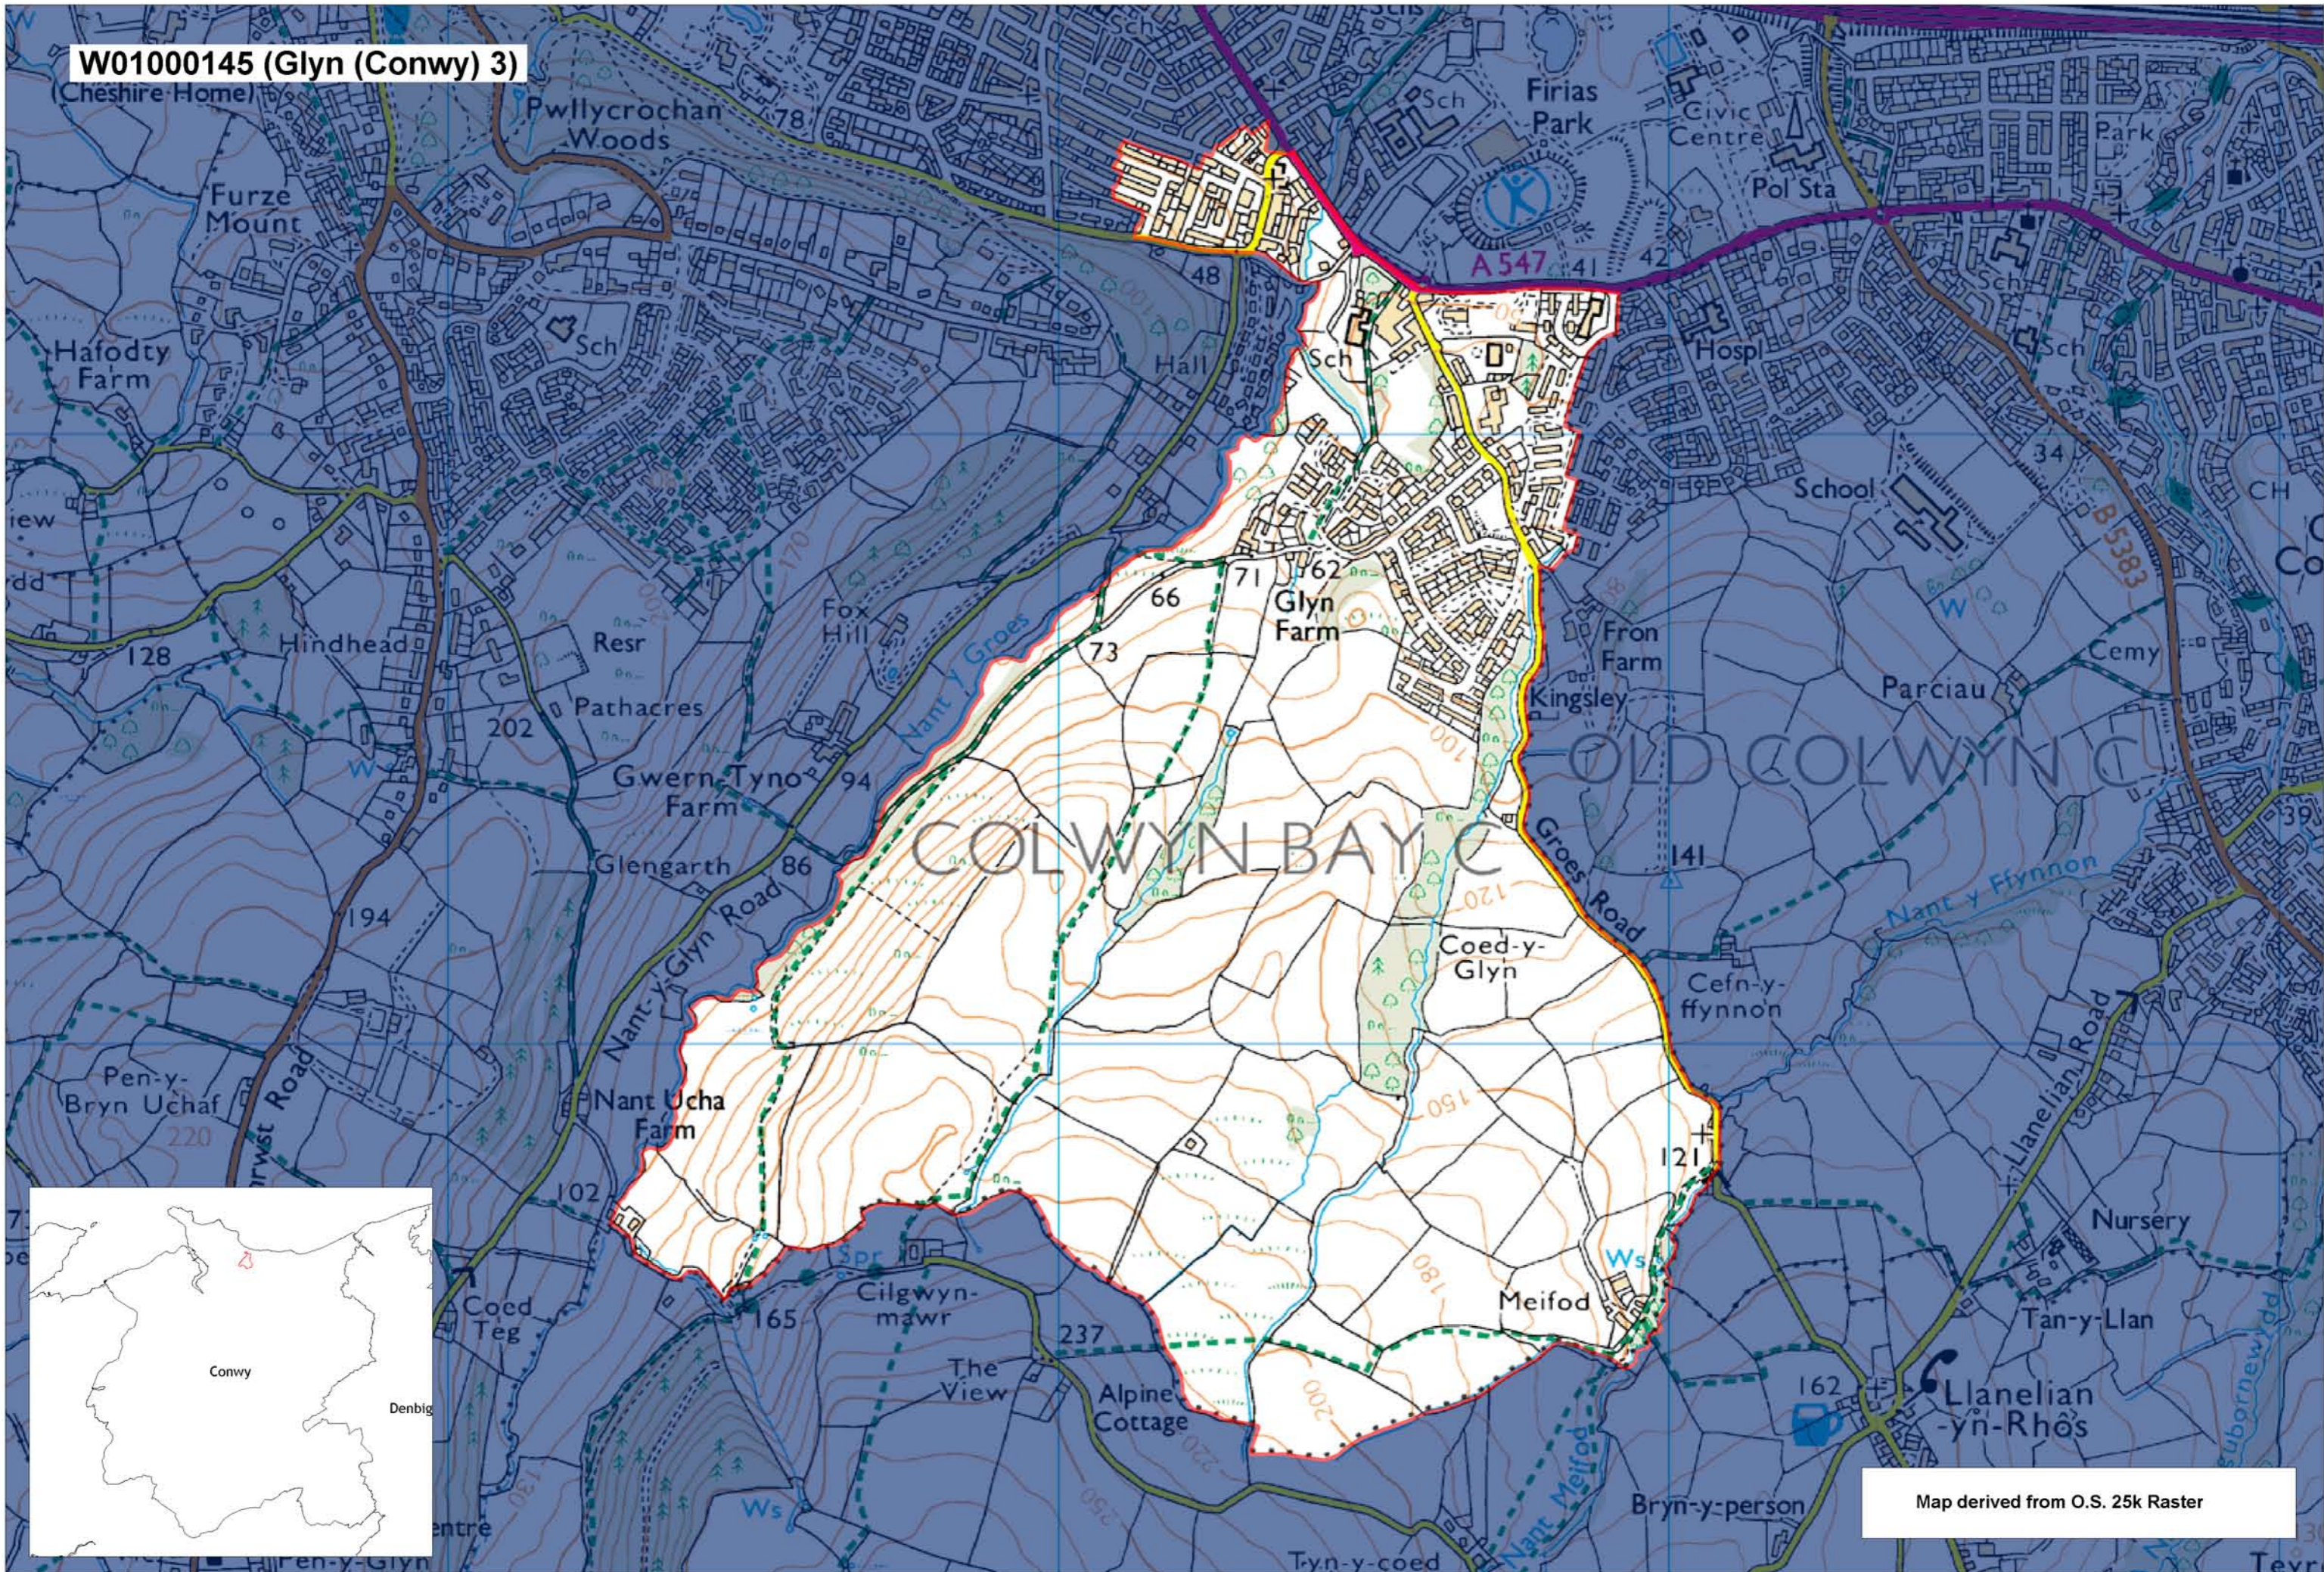

W01000145 (Glyn (Conwy) 3)

Map derived from O.S. 25k Raster