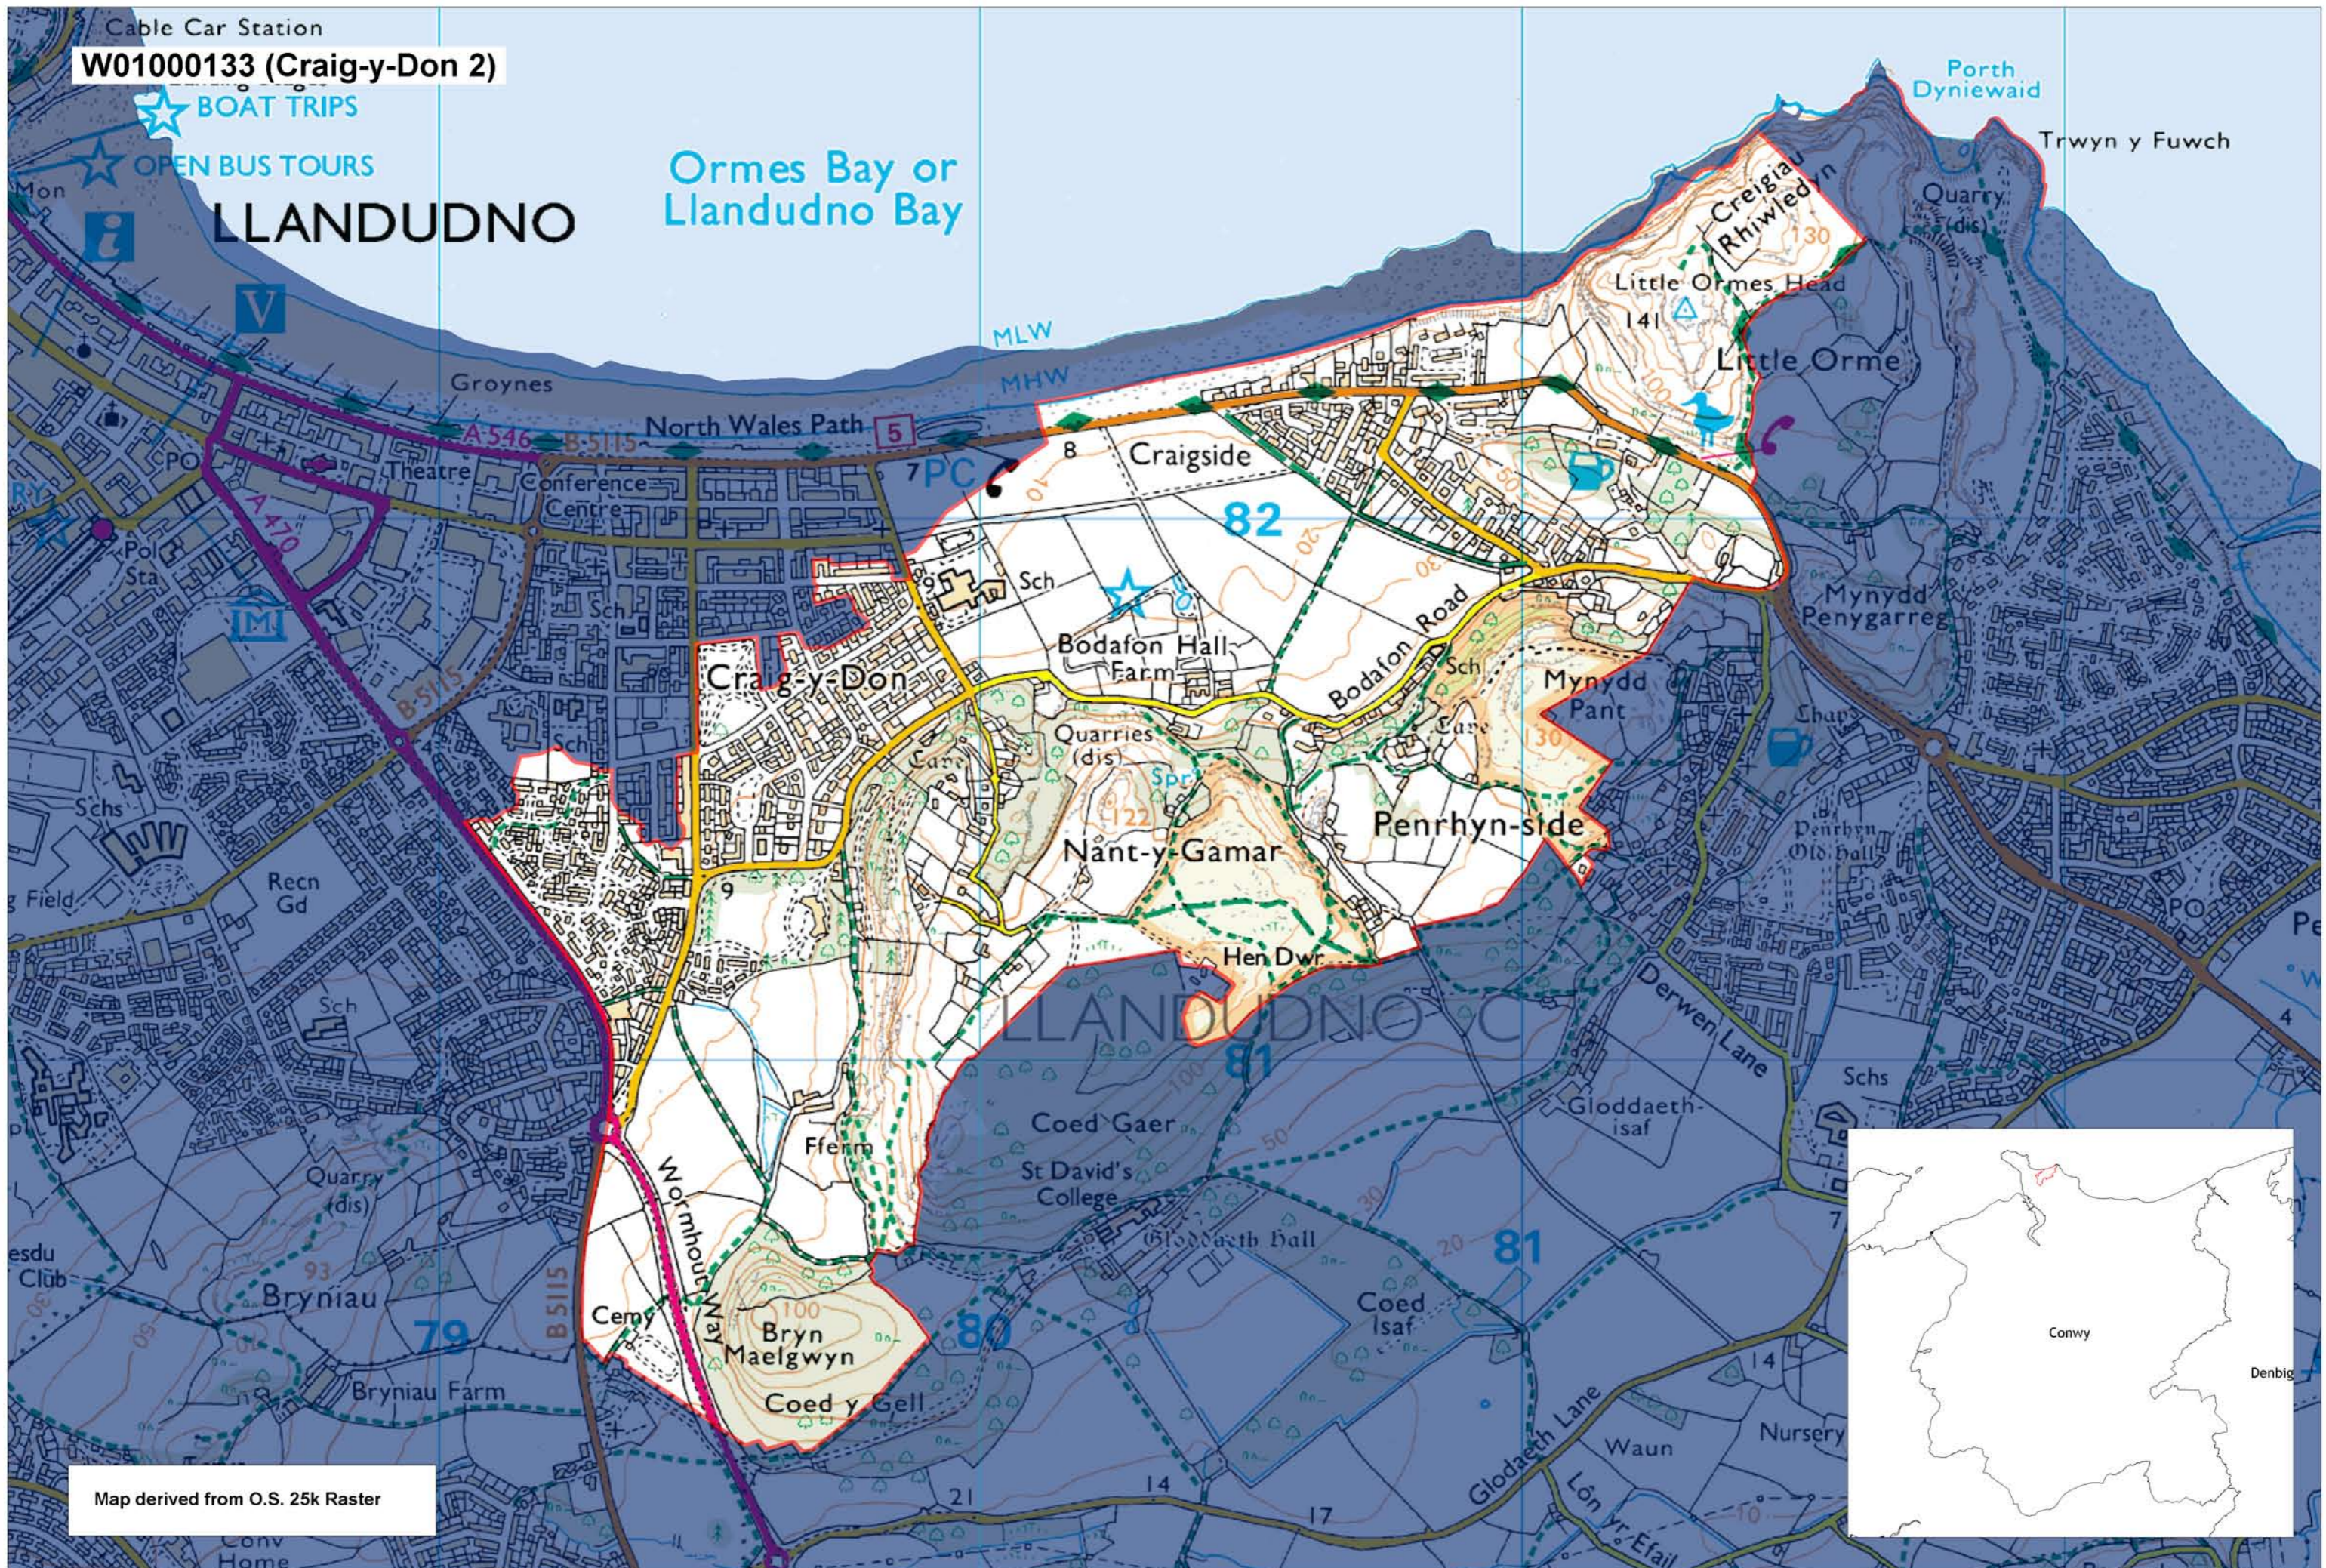

Cable Car Station
W01000133 (Craig-y-Don 2)

★ BOAT TRIPS
★ OPEN BUS TOURS

LLANDUDNO

Ormes Bay or Llandudno Bay

Map derived from O.S. 25k Raster

This map is based upon the Ordnance Survey material with the permission of Ordnance Survey on behalf of The Controller of Her Majesty's Stationery Office. © Crown copyright 2008. Unauthorised reproduction infringes Crown copyright and may lead to prosecution or civil proceedings. Welsh Assembly Government. Licence Number: 100017916. Mae'r map hwn yn seiliedig ar ddeunydd yr Arolwg Ordnans gyda chaniatâd Arolwg Ordnans ar ran Rheolwr Llyfrau Ei Mawrhydi. © Hawffraint y Goron 2008. Mae atgynhyrchu heb ganiatâd yn torri hawffraint y Goron a gall hyn arwain at erlyniad neu achos sifil. Llywodraeth Cynulliad Cymru. Rhif trwydded 100017916.

Produced by Cartographics, Statistical Directorate, Welsh Assembly Government
Cynhyrchwyd gan Cartograffeg, Y Gytarwyddiaeth Ystadegol, Llywodraeth Cynulliad Cymru