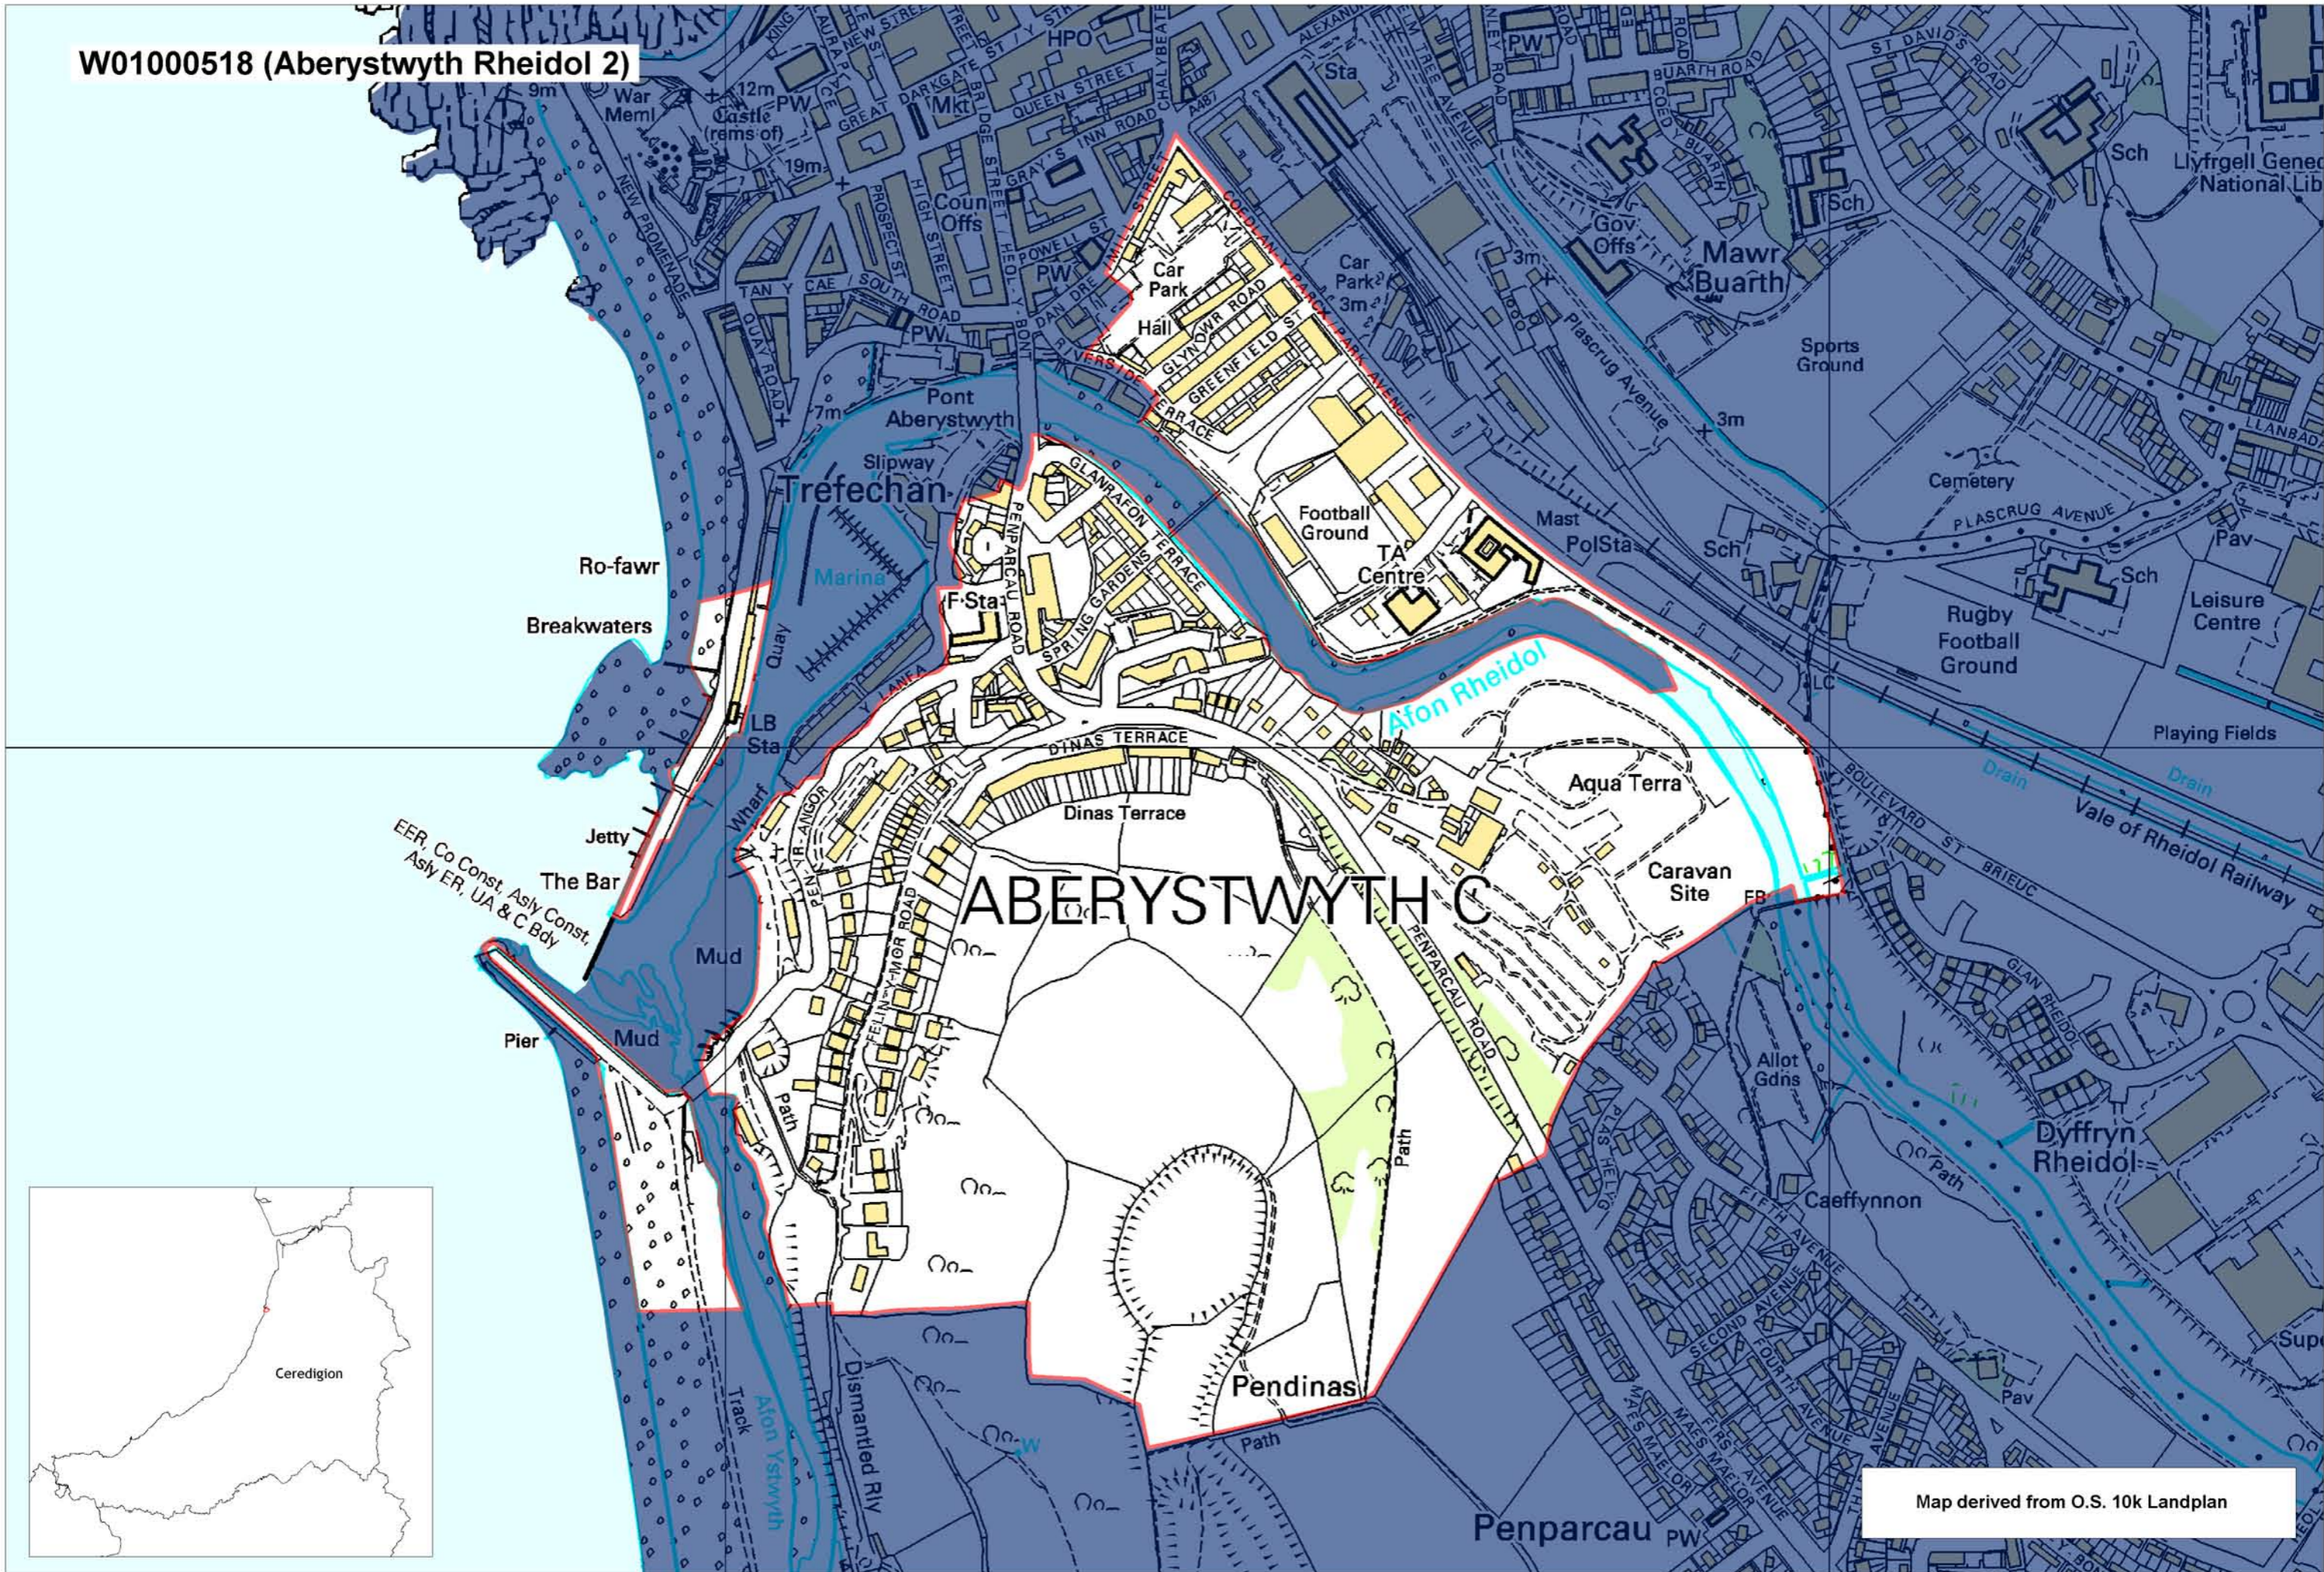

W01000518 (Aberystwyth Rheidol 2)

Map derived from O.S. 10k Landplan