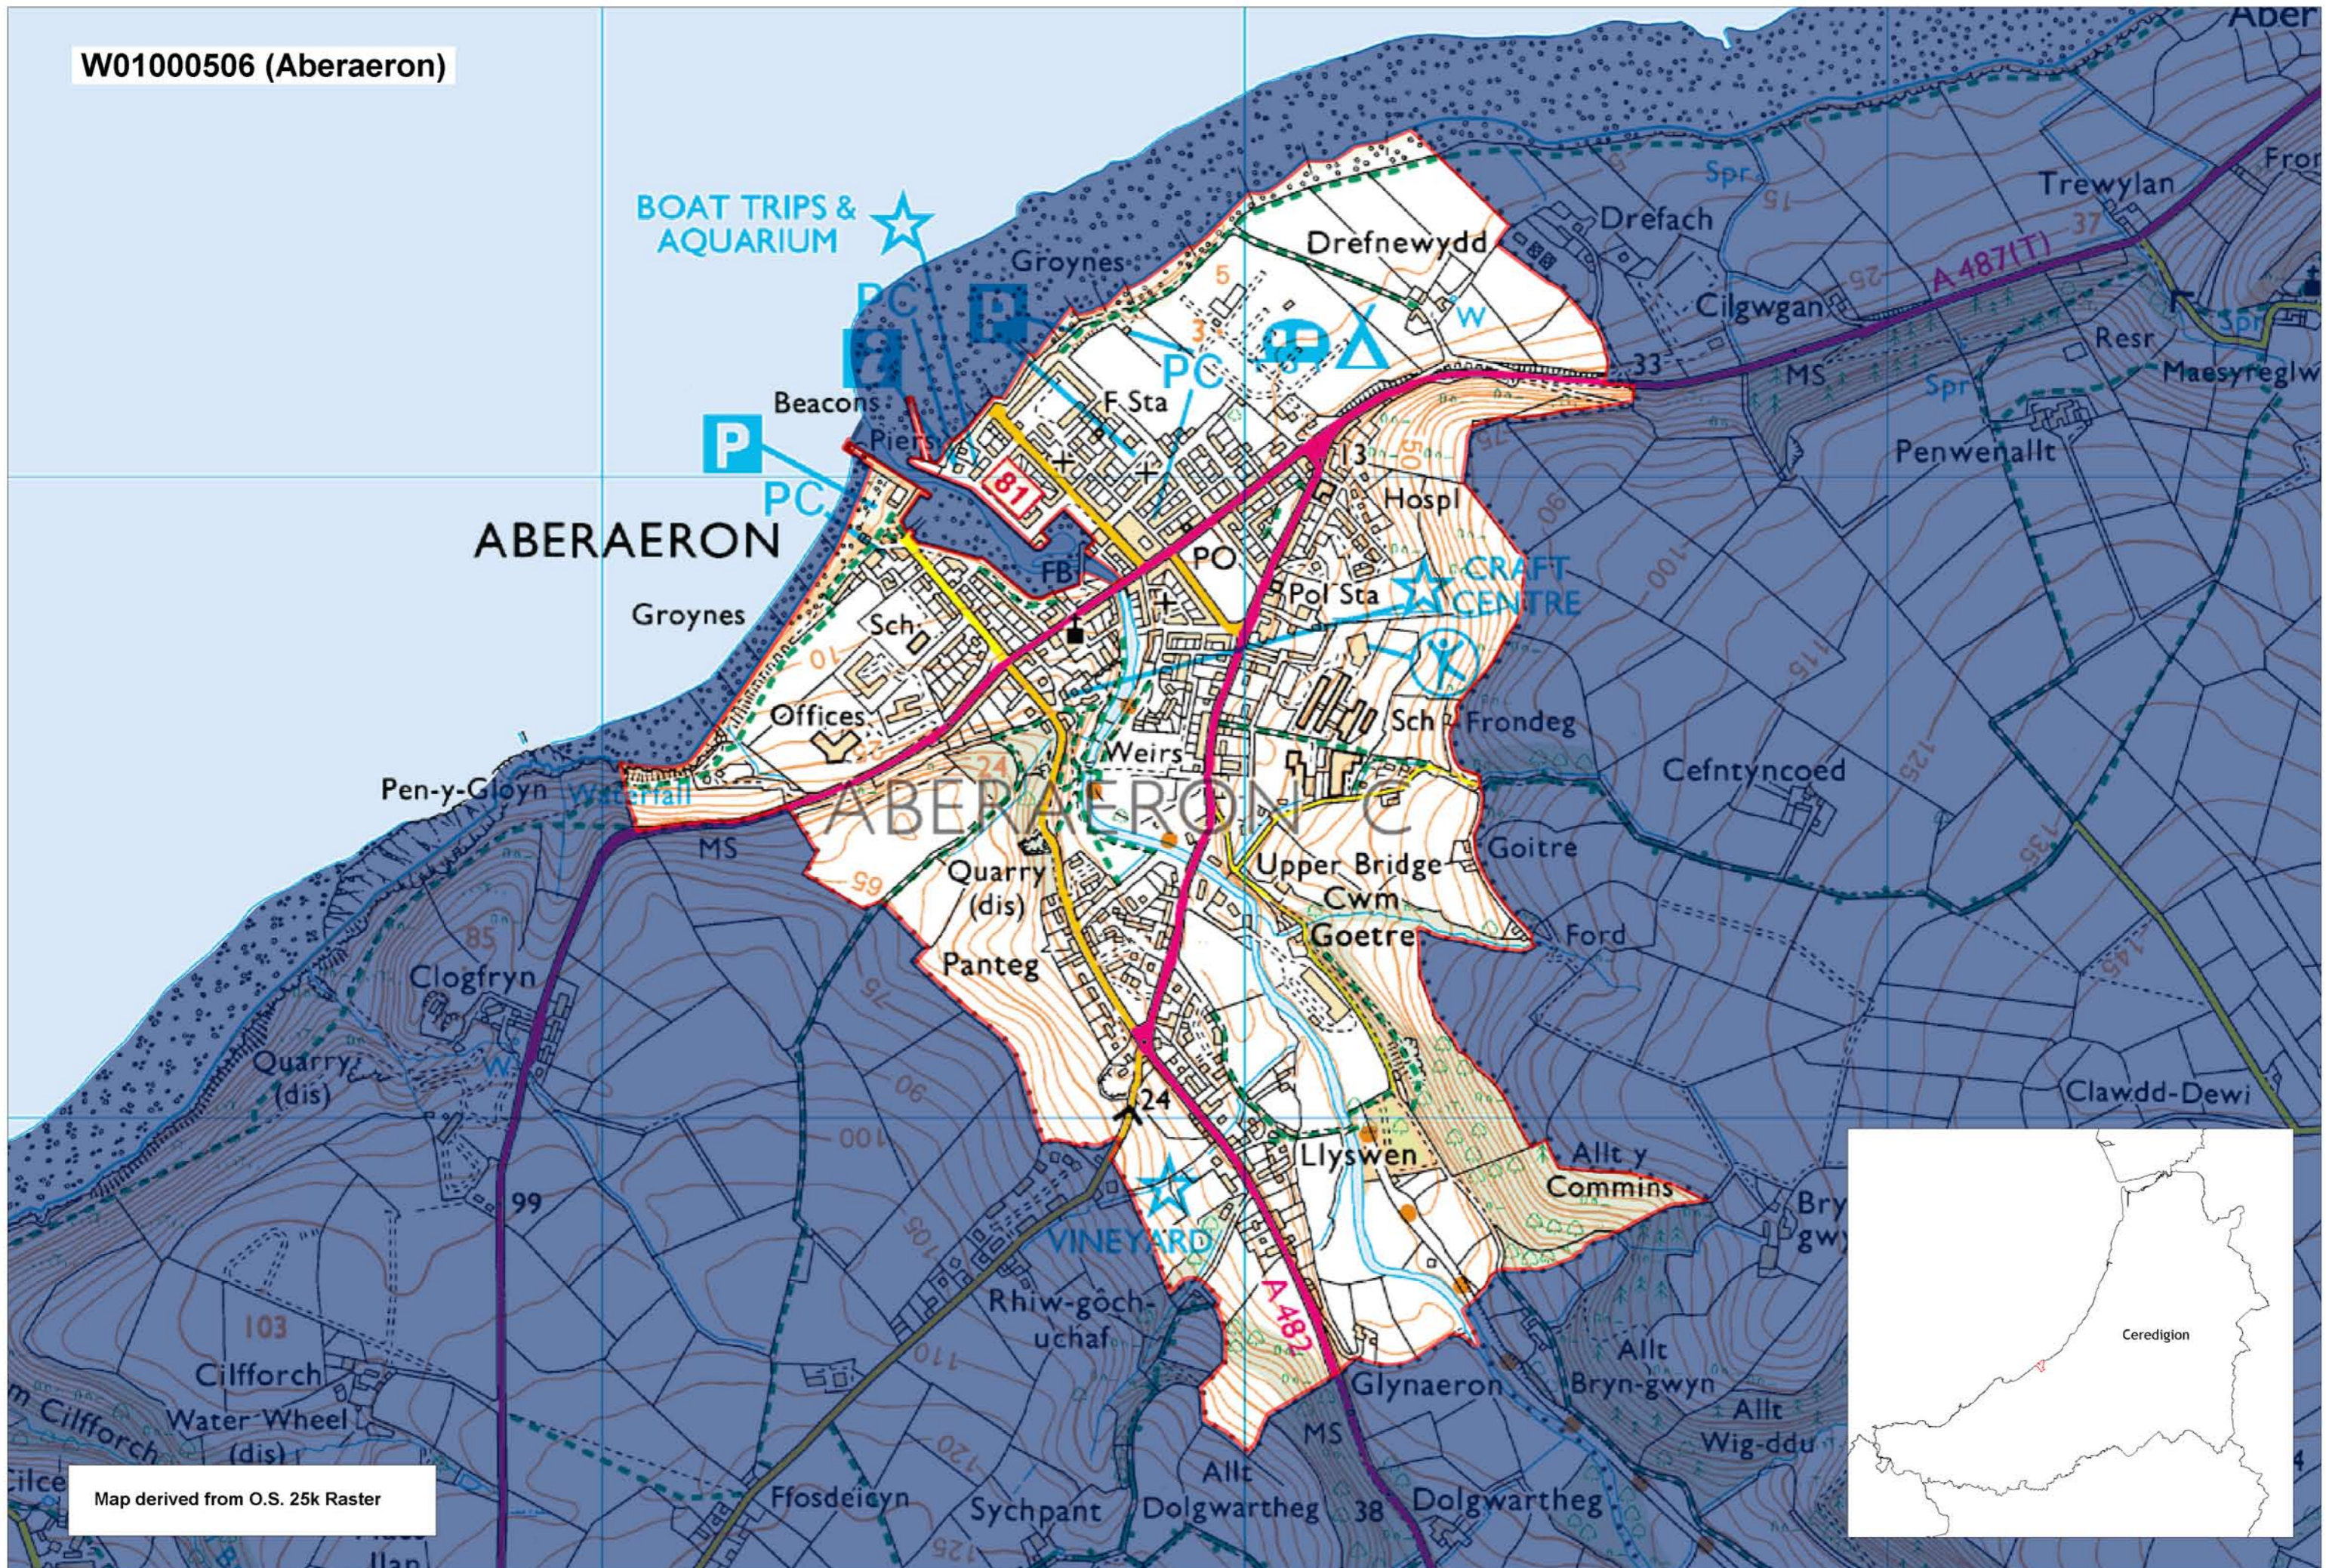

W01000506 (Aberaeron)

ABERAERON

ABERAERON

Map derived from O.S. 25k Raster