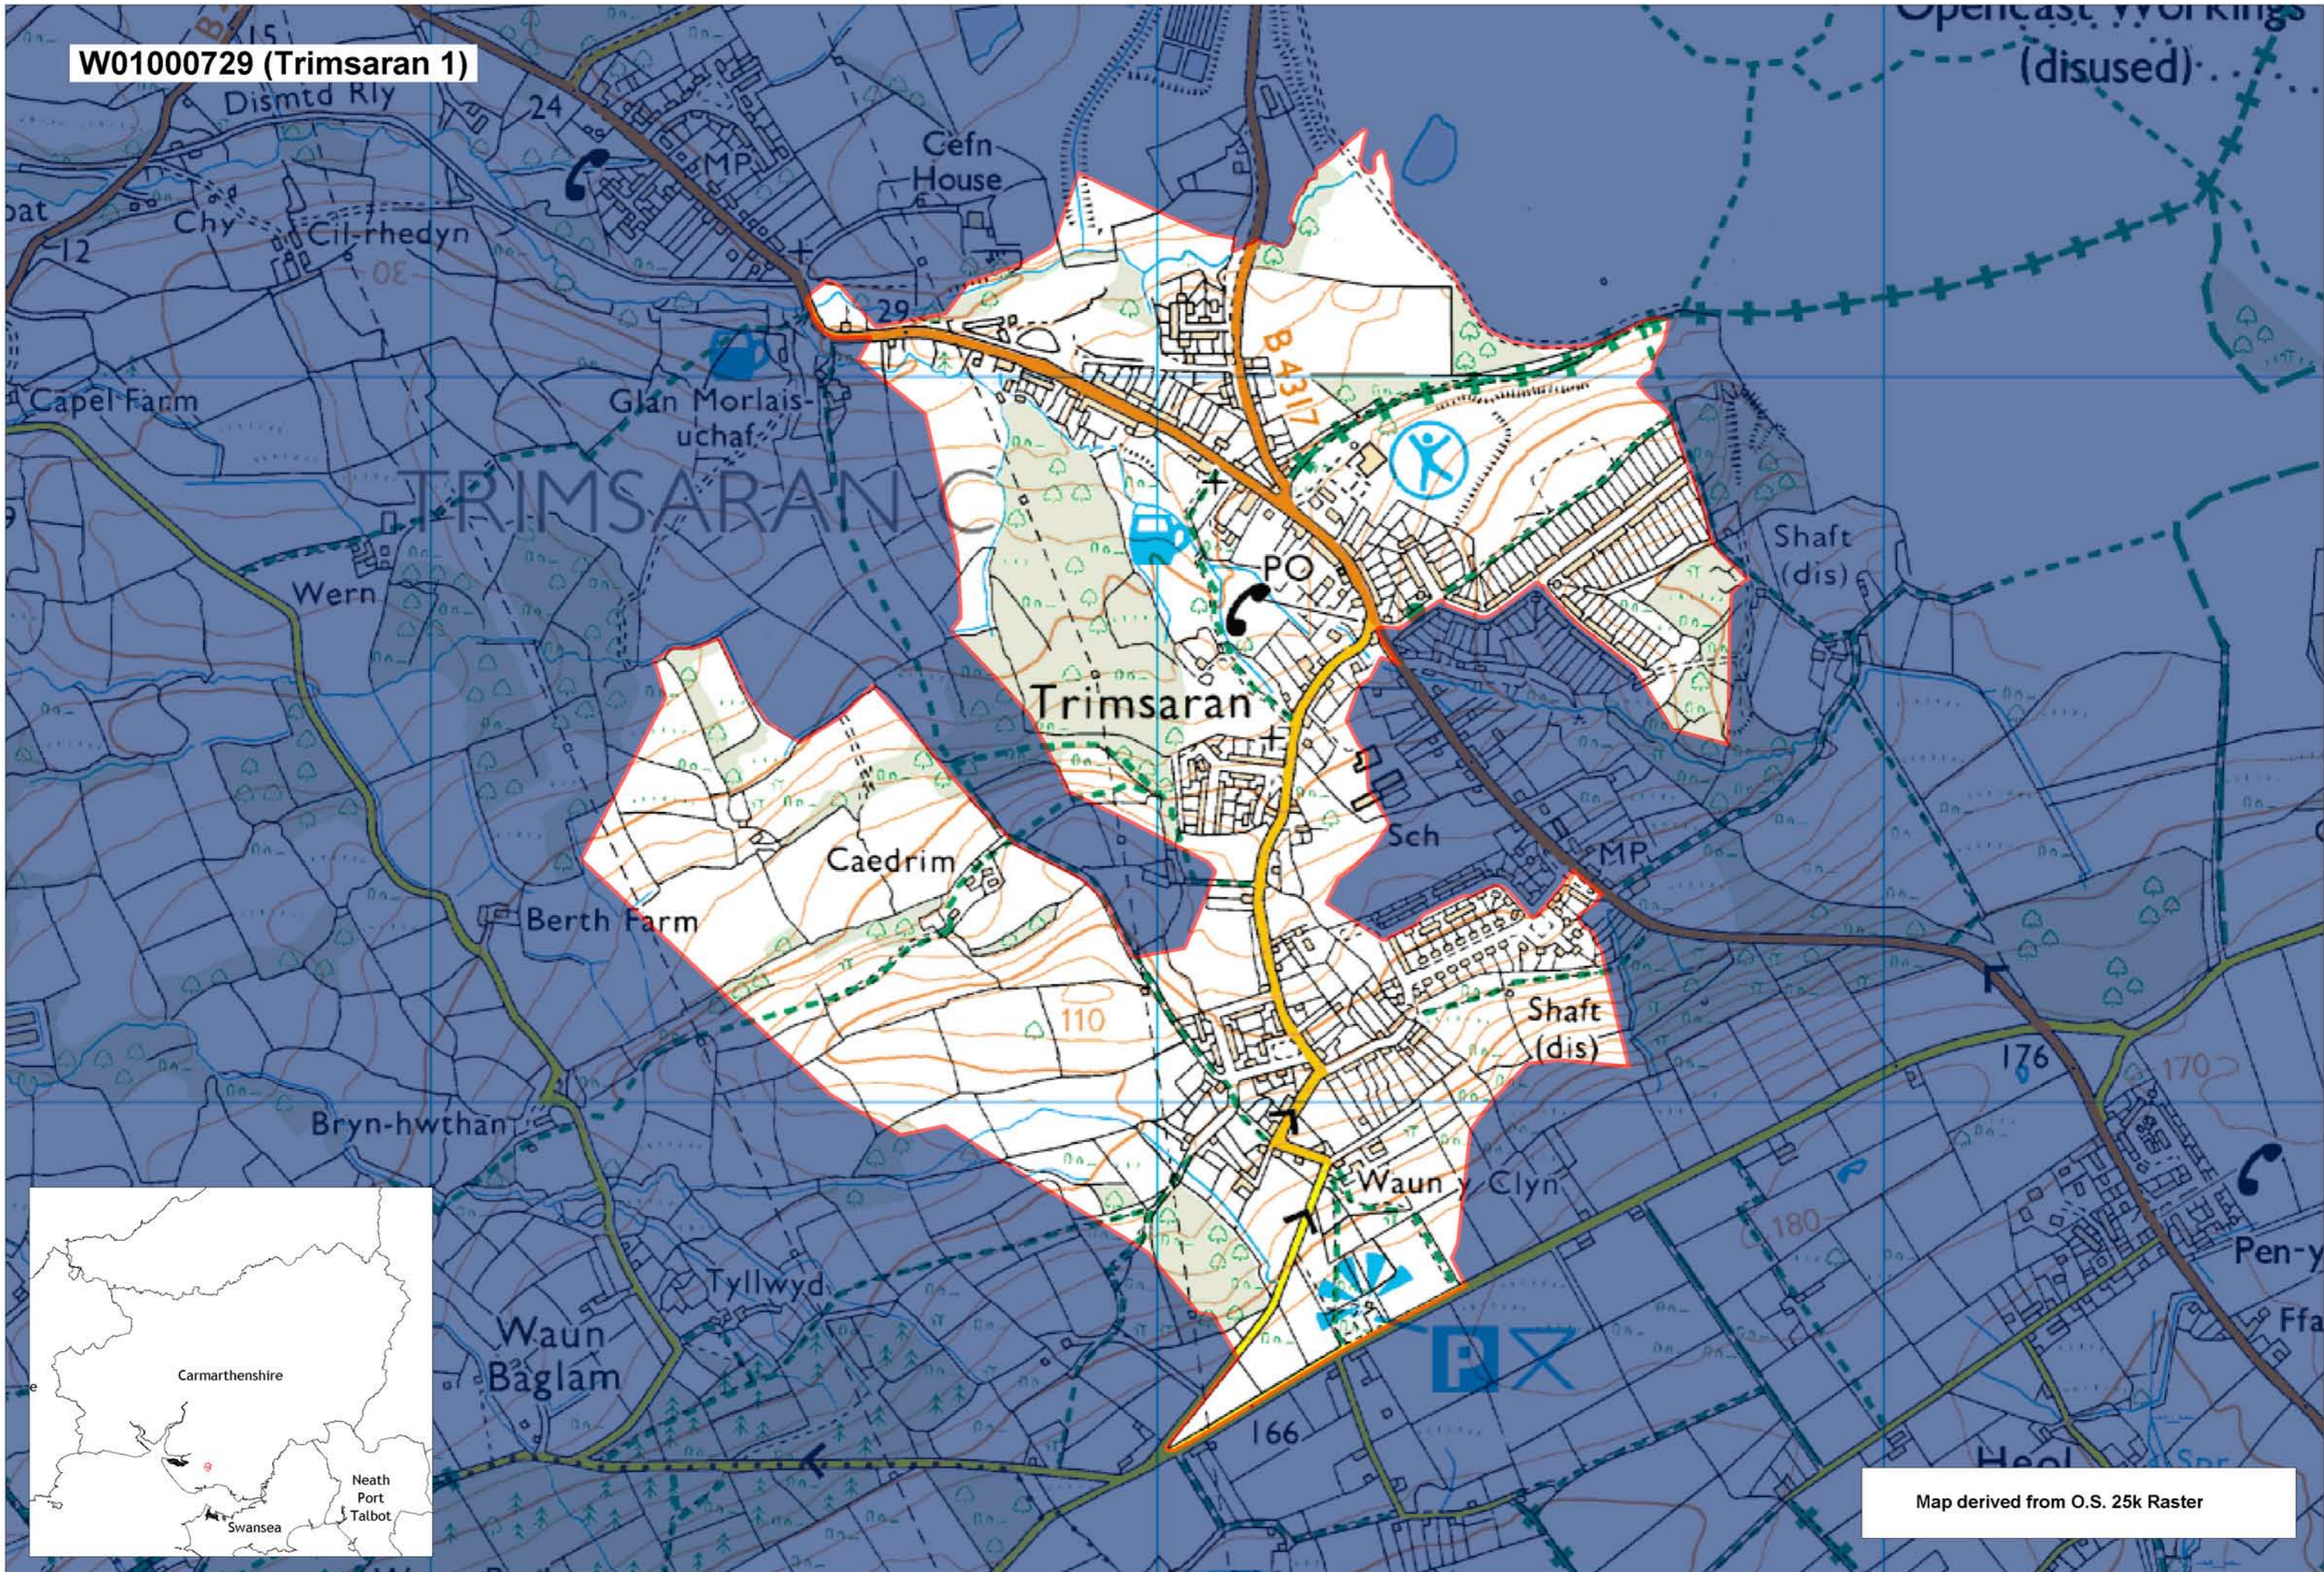

W01000729 (Trimsaran 1)

Map derived from O.S. 25k Raster