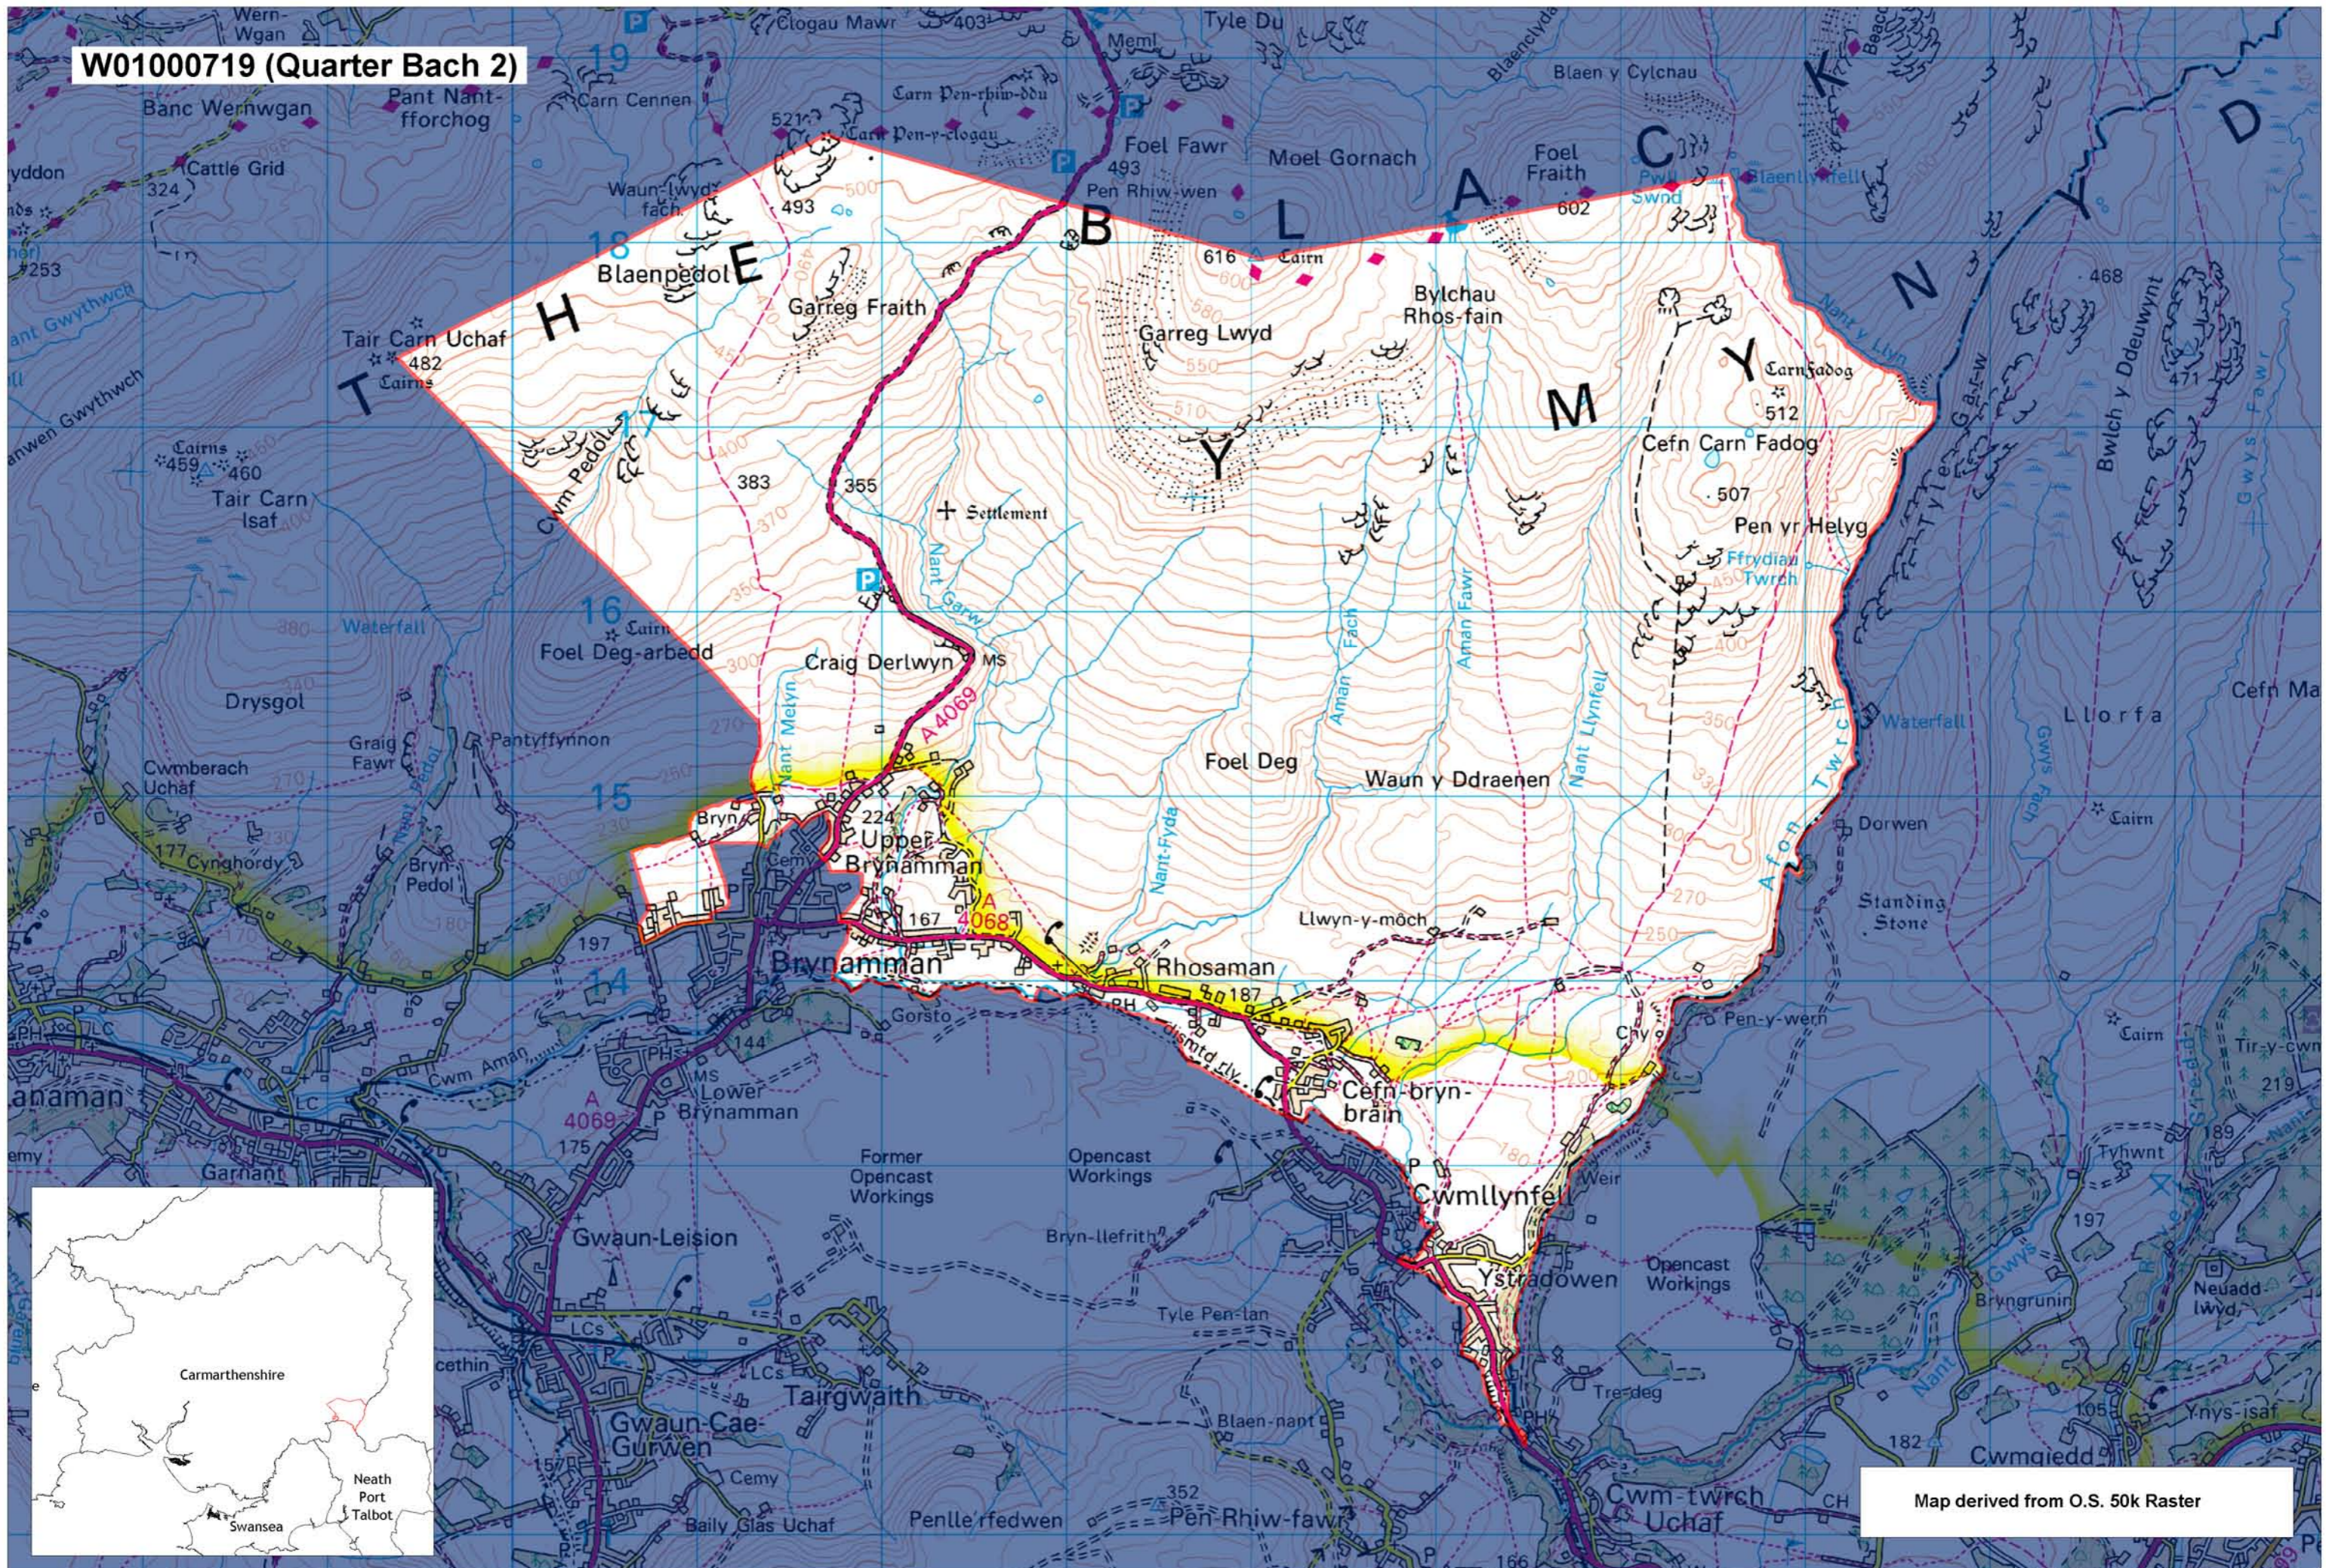

W01000719 (Quarter Bach 2)

Map derived from O.S. 50k Raster

This map is based upon the Ordnance Survey material with the permission of Ordnance Survey on behalf of The Controller of Her Majesty's Stationery Office. © Crown copyright 2008. Unauthorised reproduction infringes Crown copyright and may lead to prosecution or civil proceedings. Welsh Assembly Government. Licence Number: 100017916. Mae'r map hwn yn seiliedig ar ddeunydd yr Arolwg Ordnans gyda chaniatâd Arolwg Ordnans ar ran Rheolwr Llyfrfa El Mawrhydi. © Hawffraint y Goron 2008. Mae atgynhyrchu heb ganiatâd yn torri hawffraint y Goron a gall hyn arwain at erlyniad neu achos sifil. Llywodraeth Cynulliad Cymru. Rhif trwydded 100017916.

Produced by Cartographics, Statistical Directorate, Welsh Assembly Government. Cynhyrchwyd gan Cartograffeg, Y Gyfarwyddiaeth Ystadegol, Llywodraeth Cynulliad Cymru.