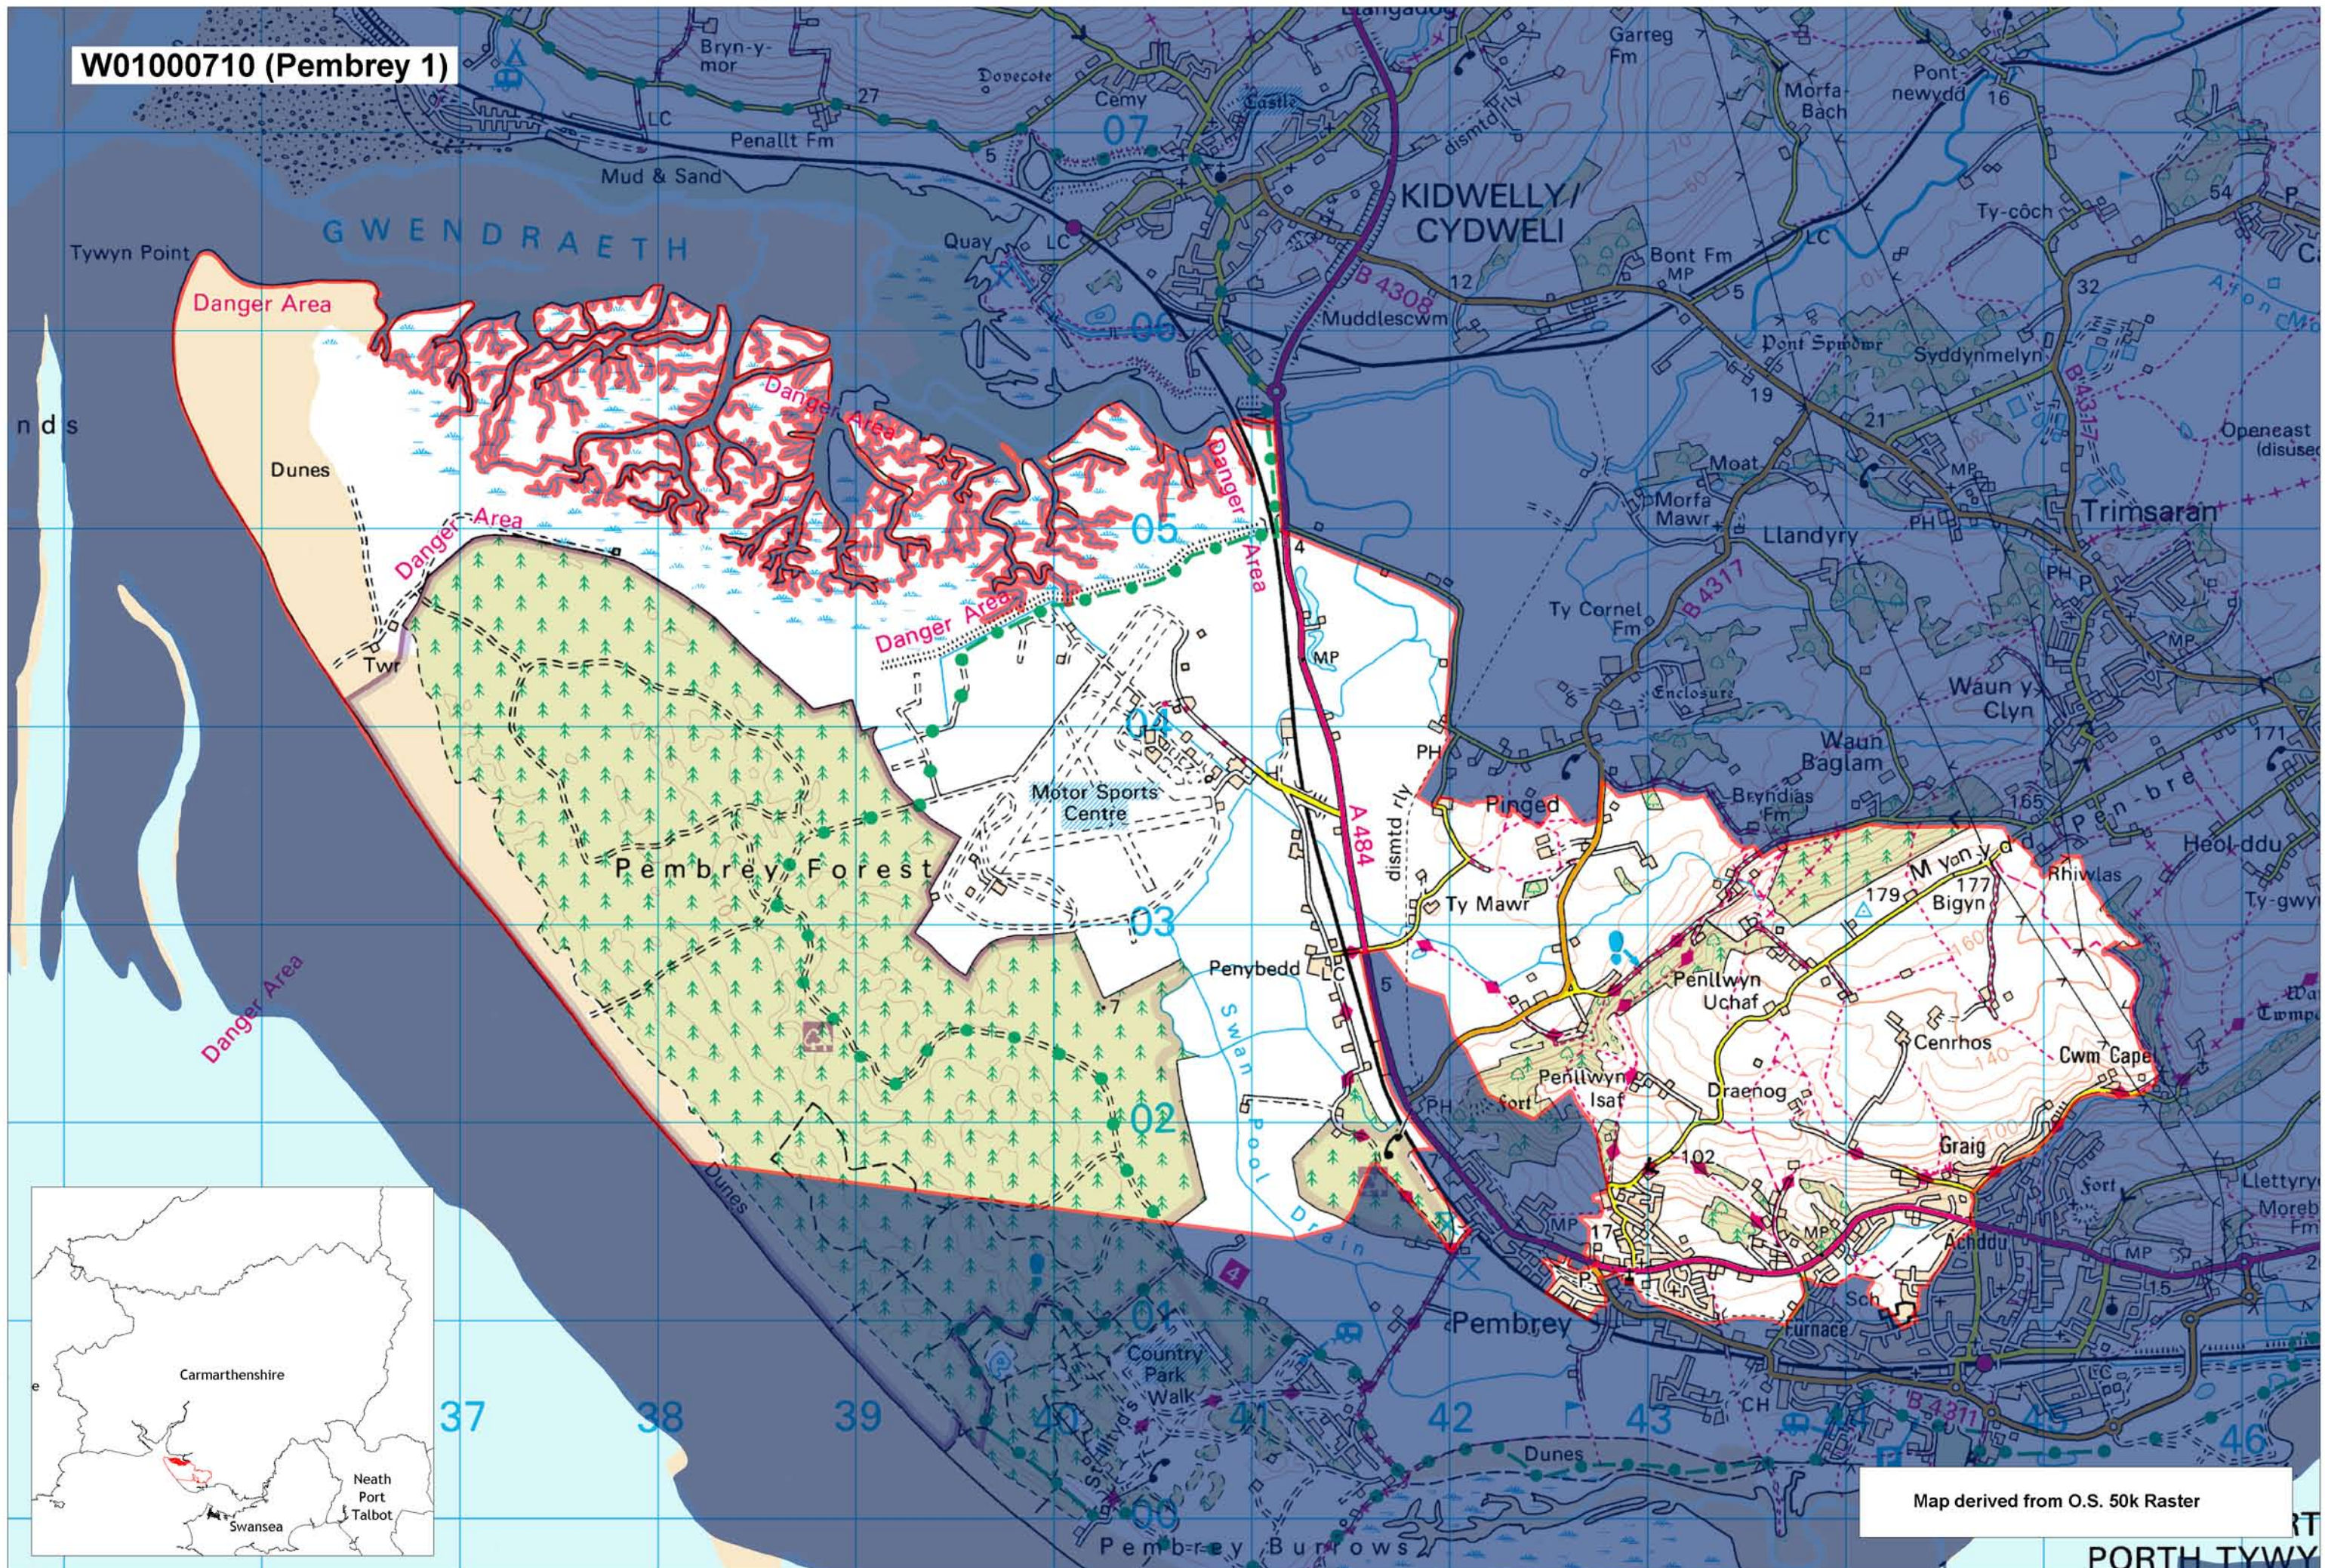

W01000710 (Pembrey 1)

Map derived from O.S. 50k Raster

This map is based upon the Ordnance Survey material with the permission of Ordnance Survey on behalf of The Controller of Her Majesty's Stationery Office. © Crown copyright 2008. Unauthorised reproduction infringes Crown copyright and may lead to prosecution or civil proceedings. Welsh Assembly Government. Licence Number: 100017916
 Mae'r map hwn yn seiliedig ar ddeunydd yr Arolwg Ordnans gyda chaniatâd Arolwg Ordnans ar ran Rheolwr Llyfrau Ei Mawrhydi. © Hawffraint y Goron 2008.
 Mae atgynhyrchu heb ganiatâd yn torri hawffraint y Goron a gall hyn arwain at erlyniad neu achos sifil. Llywodraeth Cynulliad Cymru. Rhif trwydded 100017916.