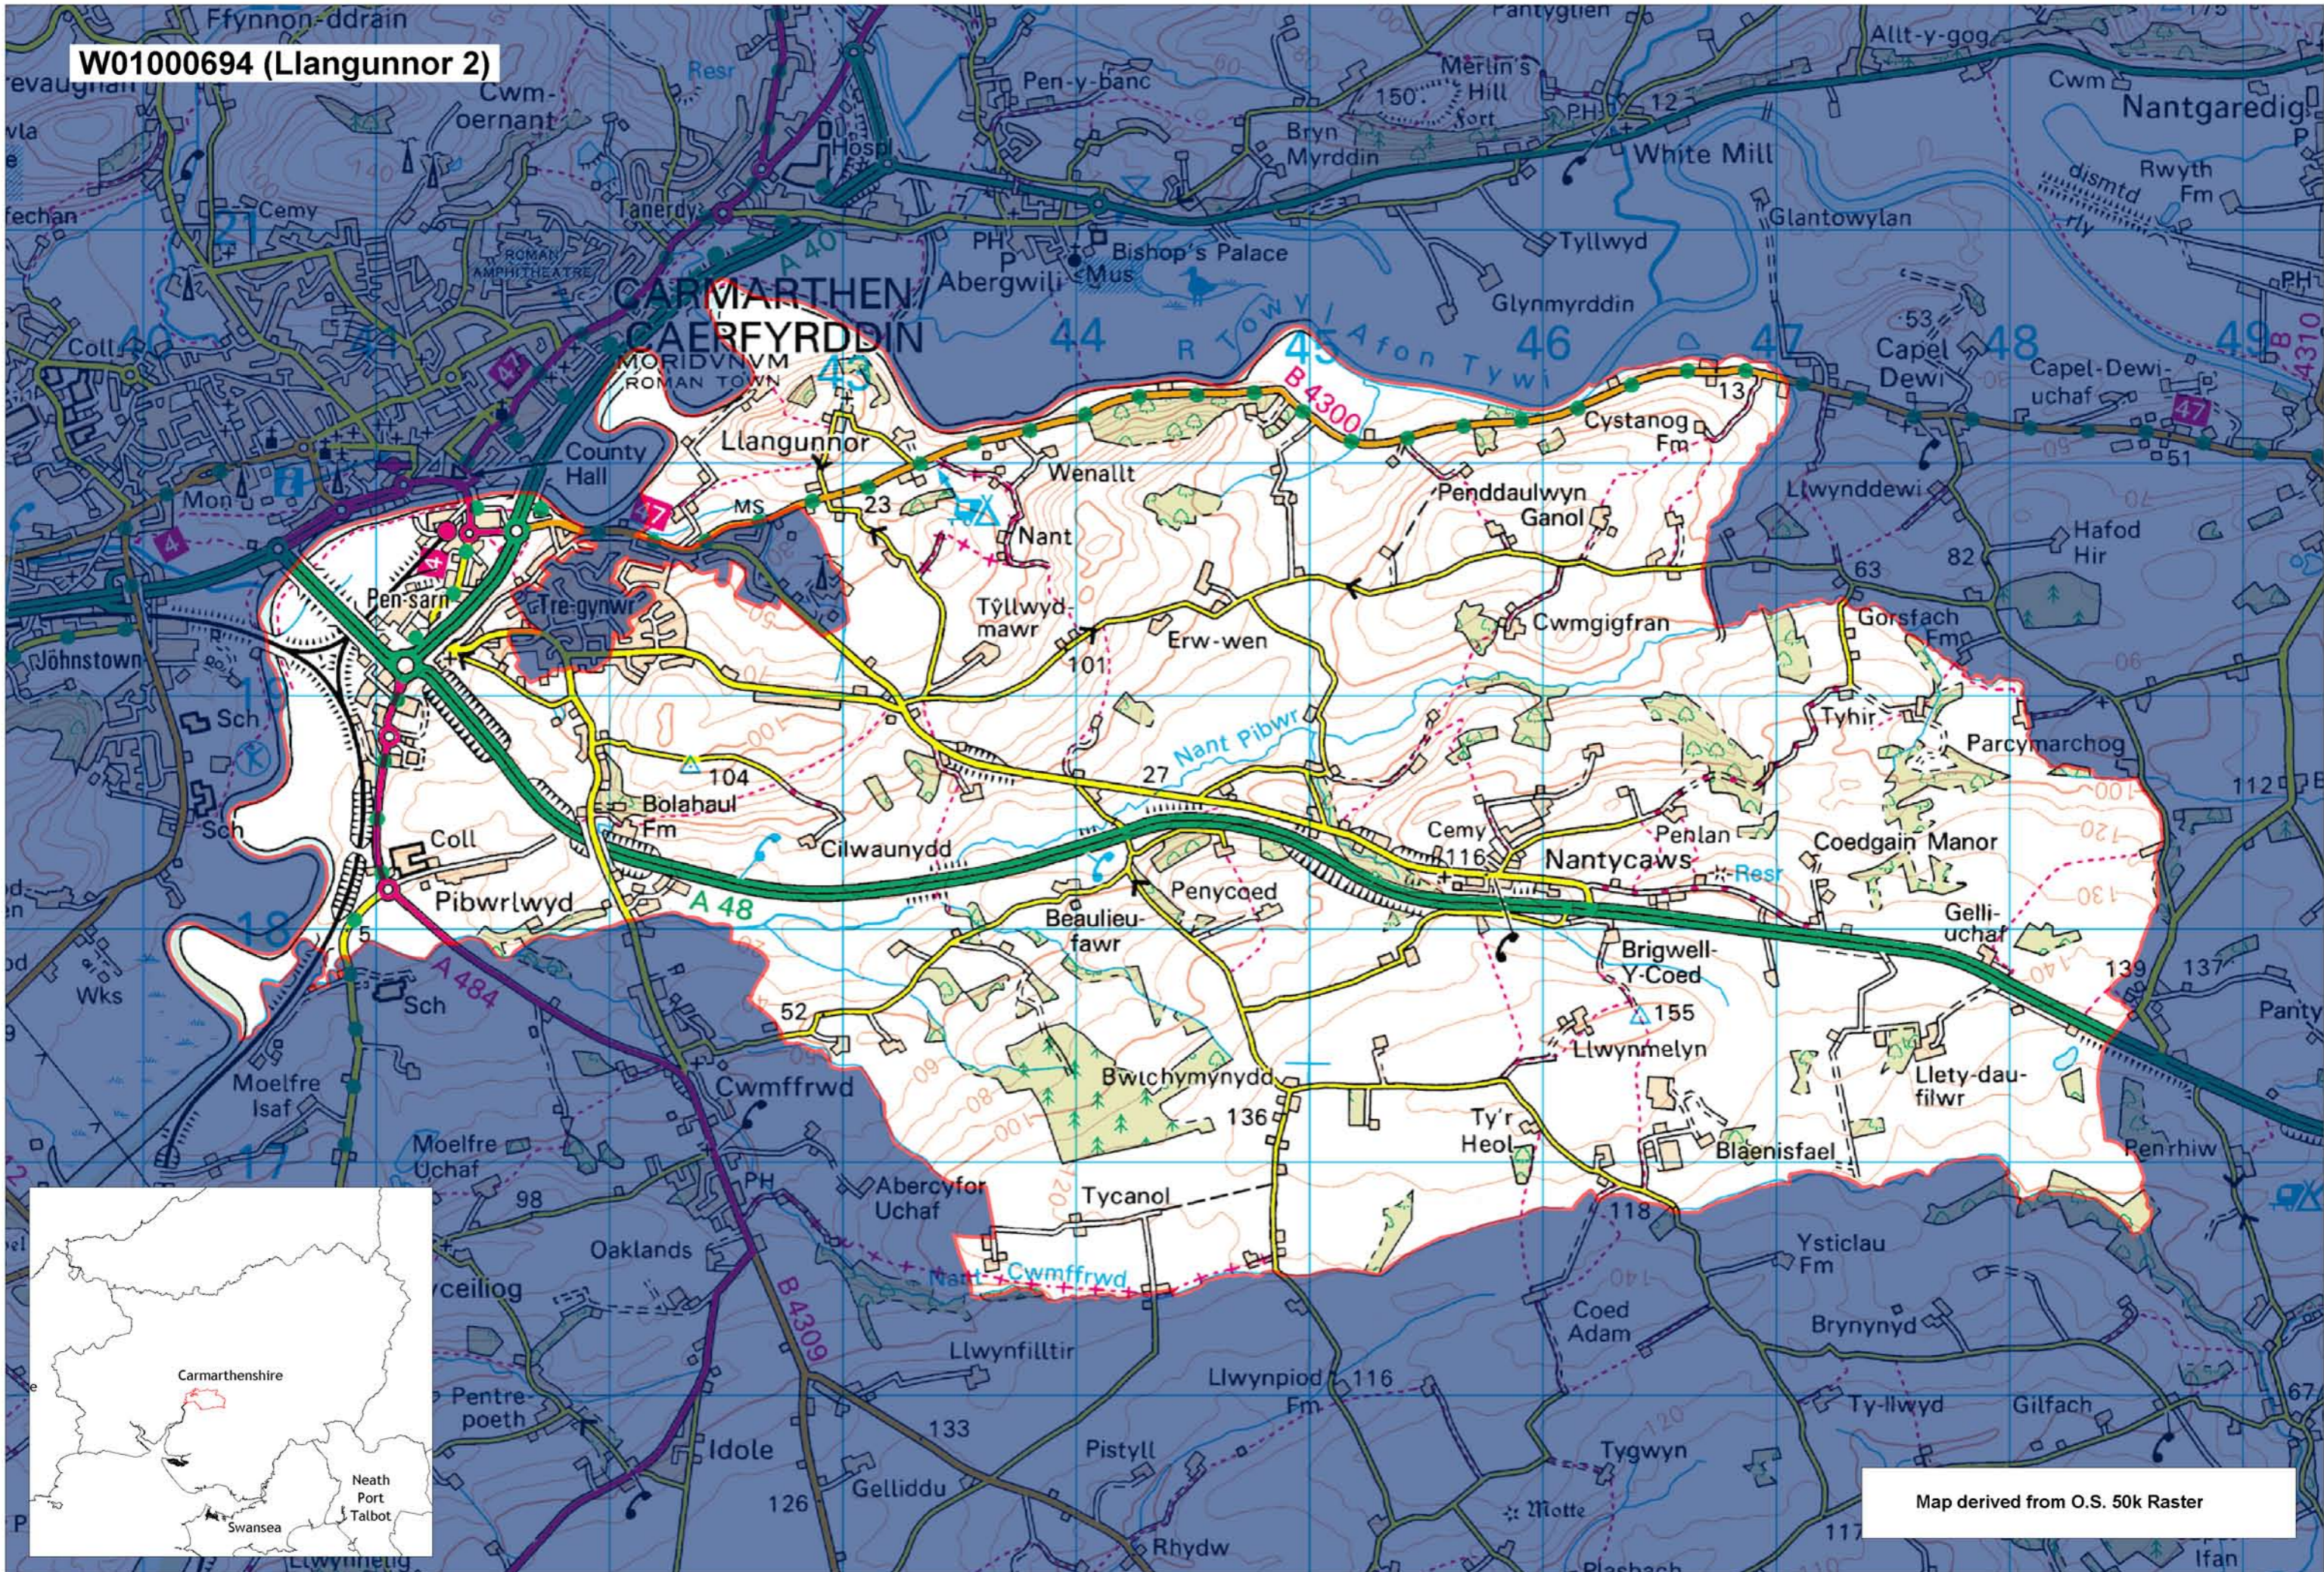

W01000694 (Llangunnor 2)

Map derived from O.S. 50k Raster