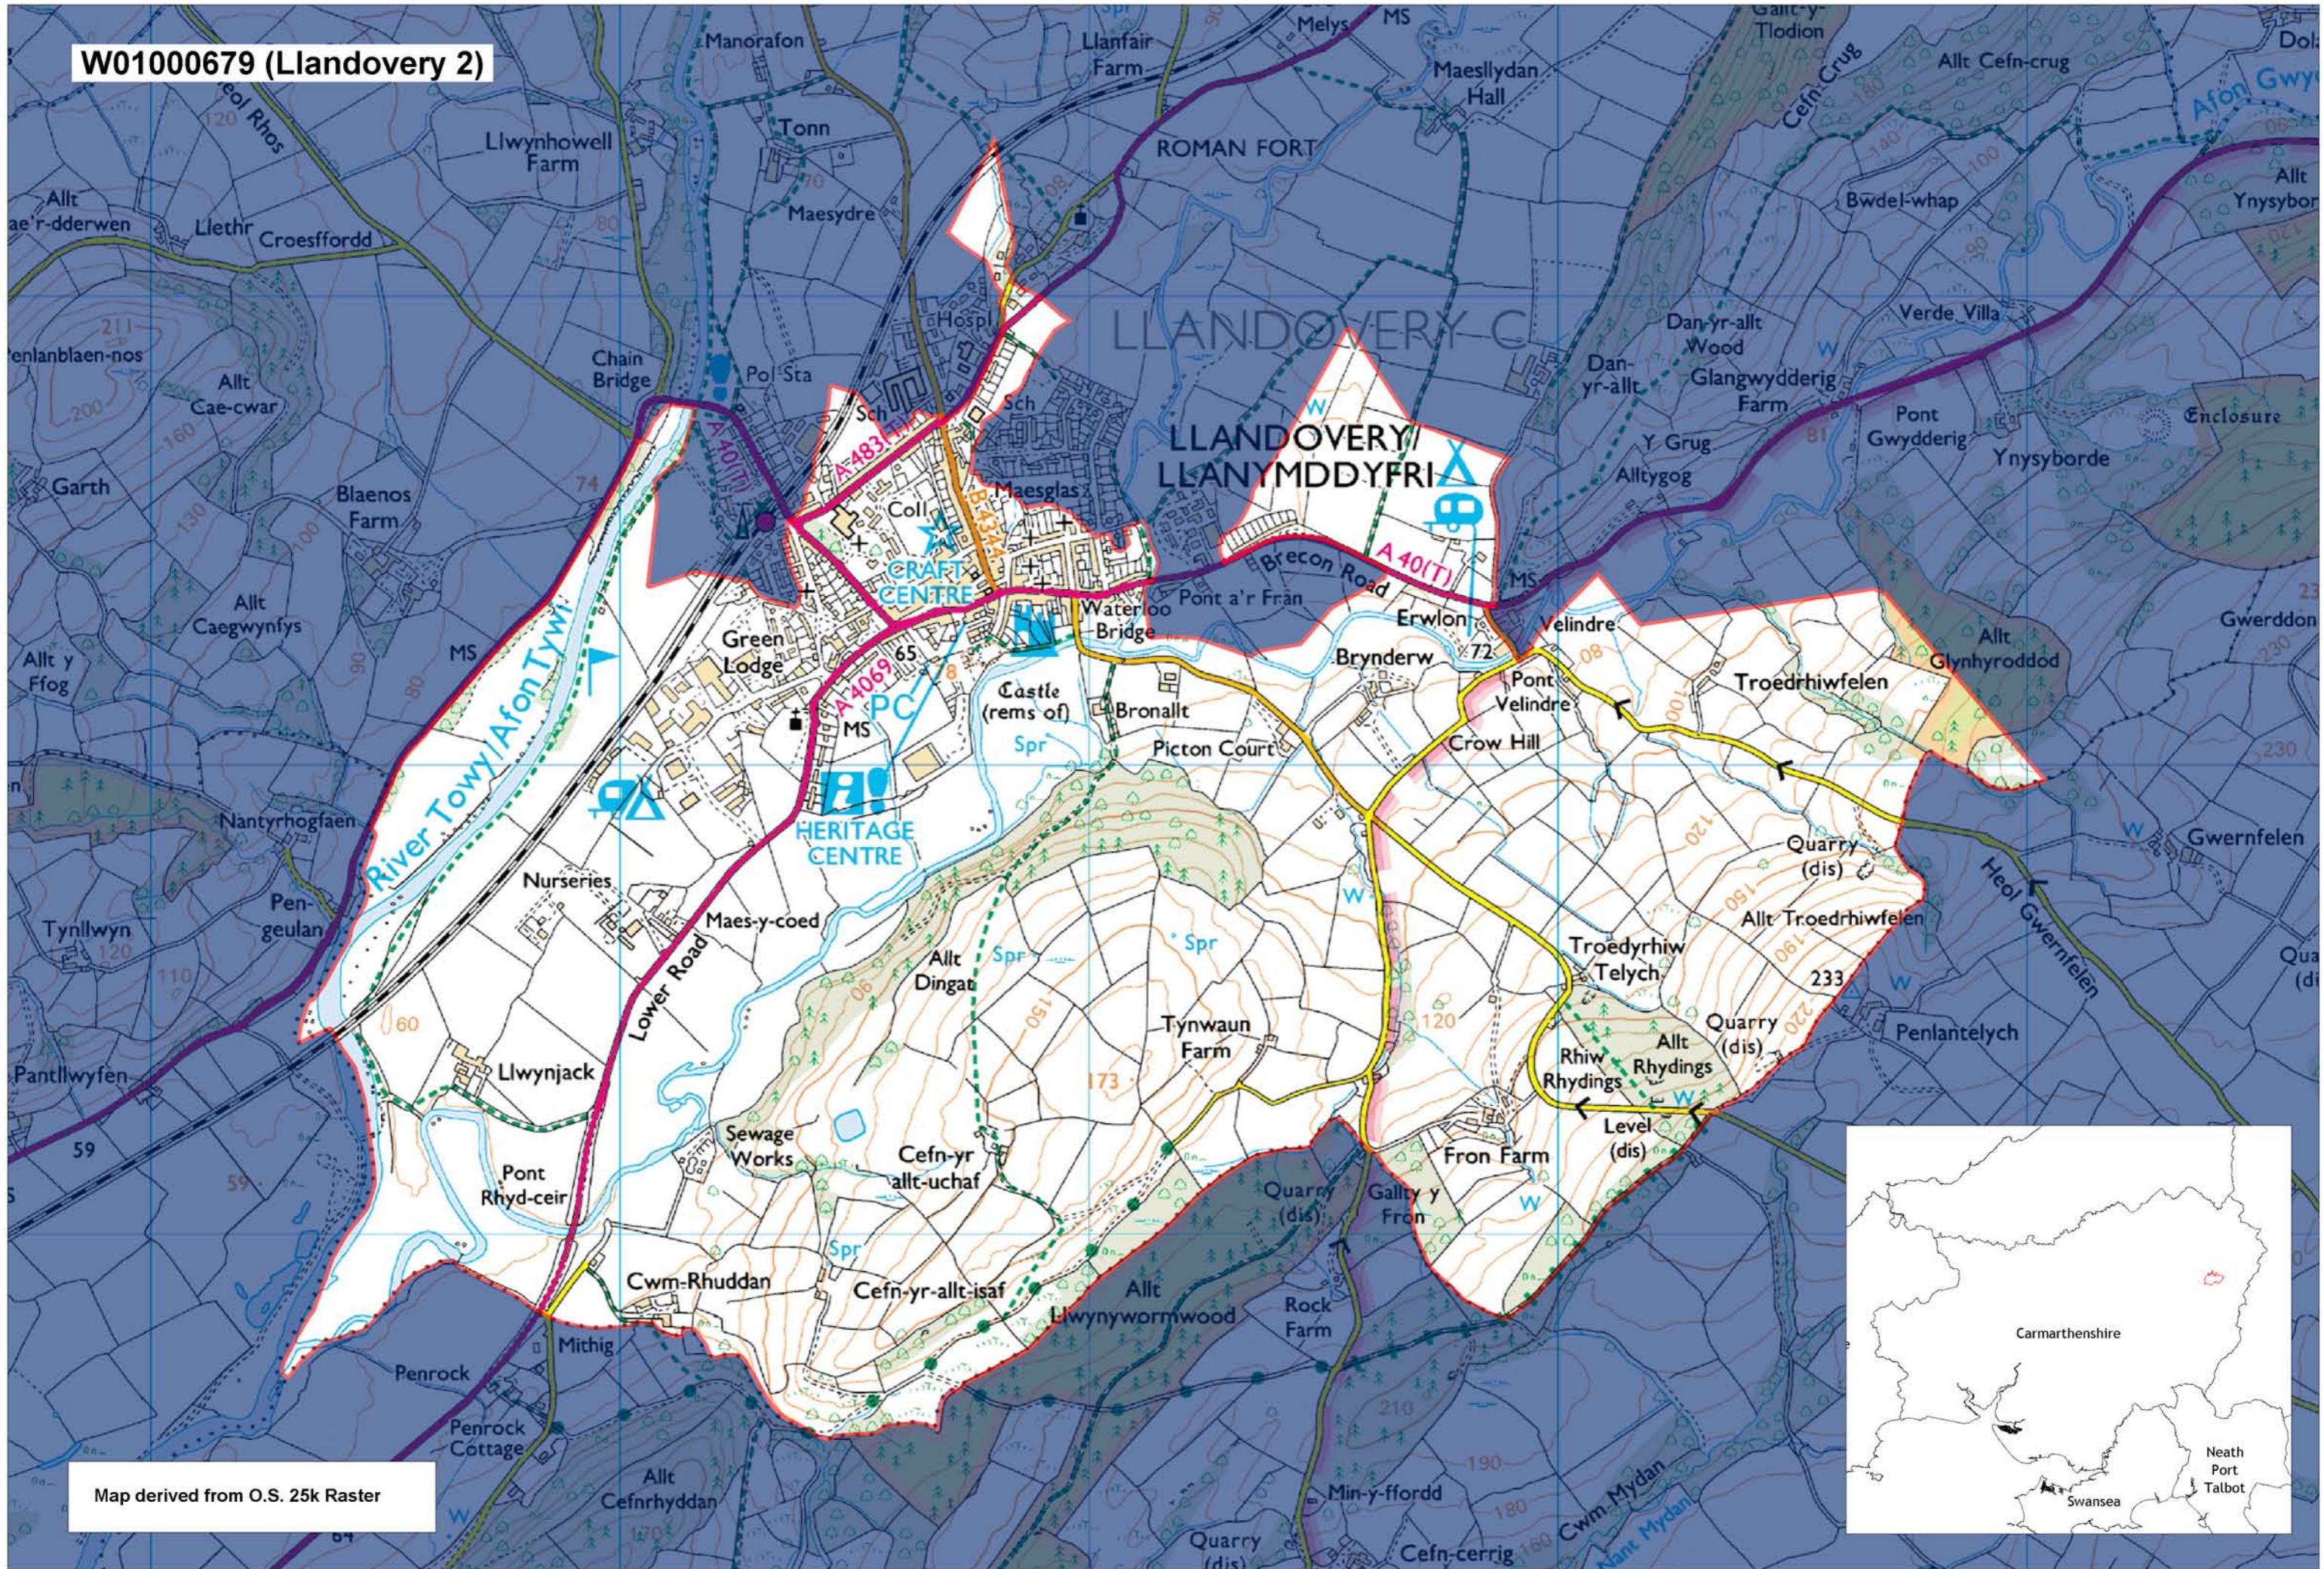

W01000679 (Llandovery 2)

Map derived from O.S. 25k Raster