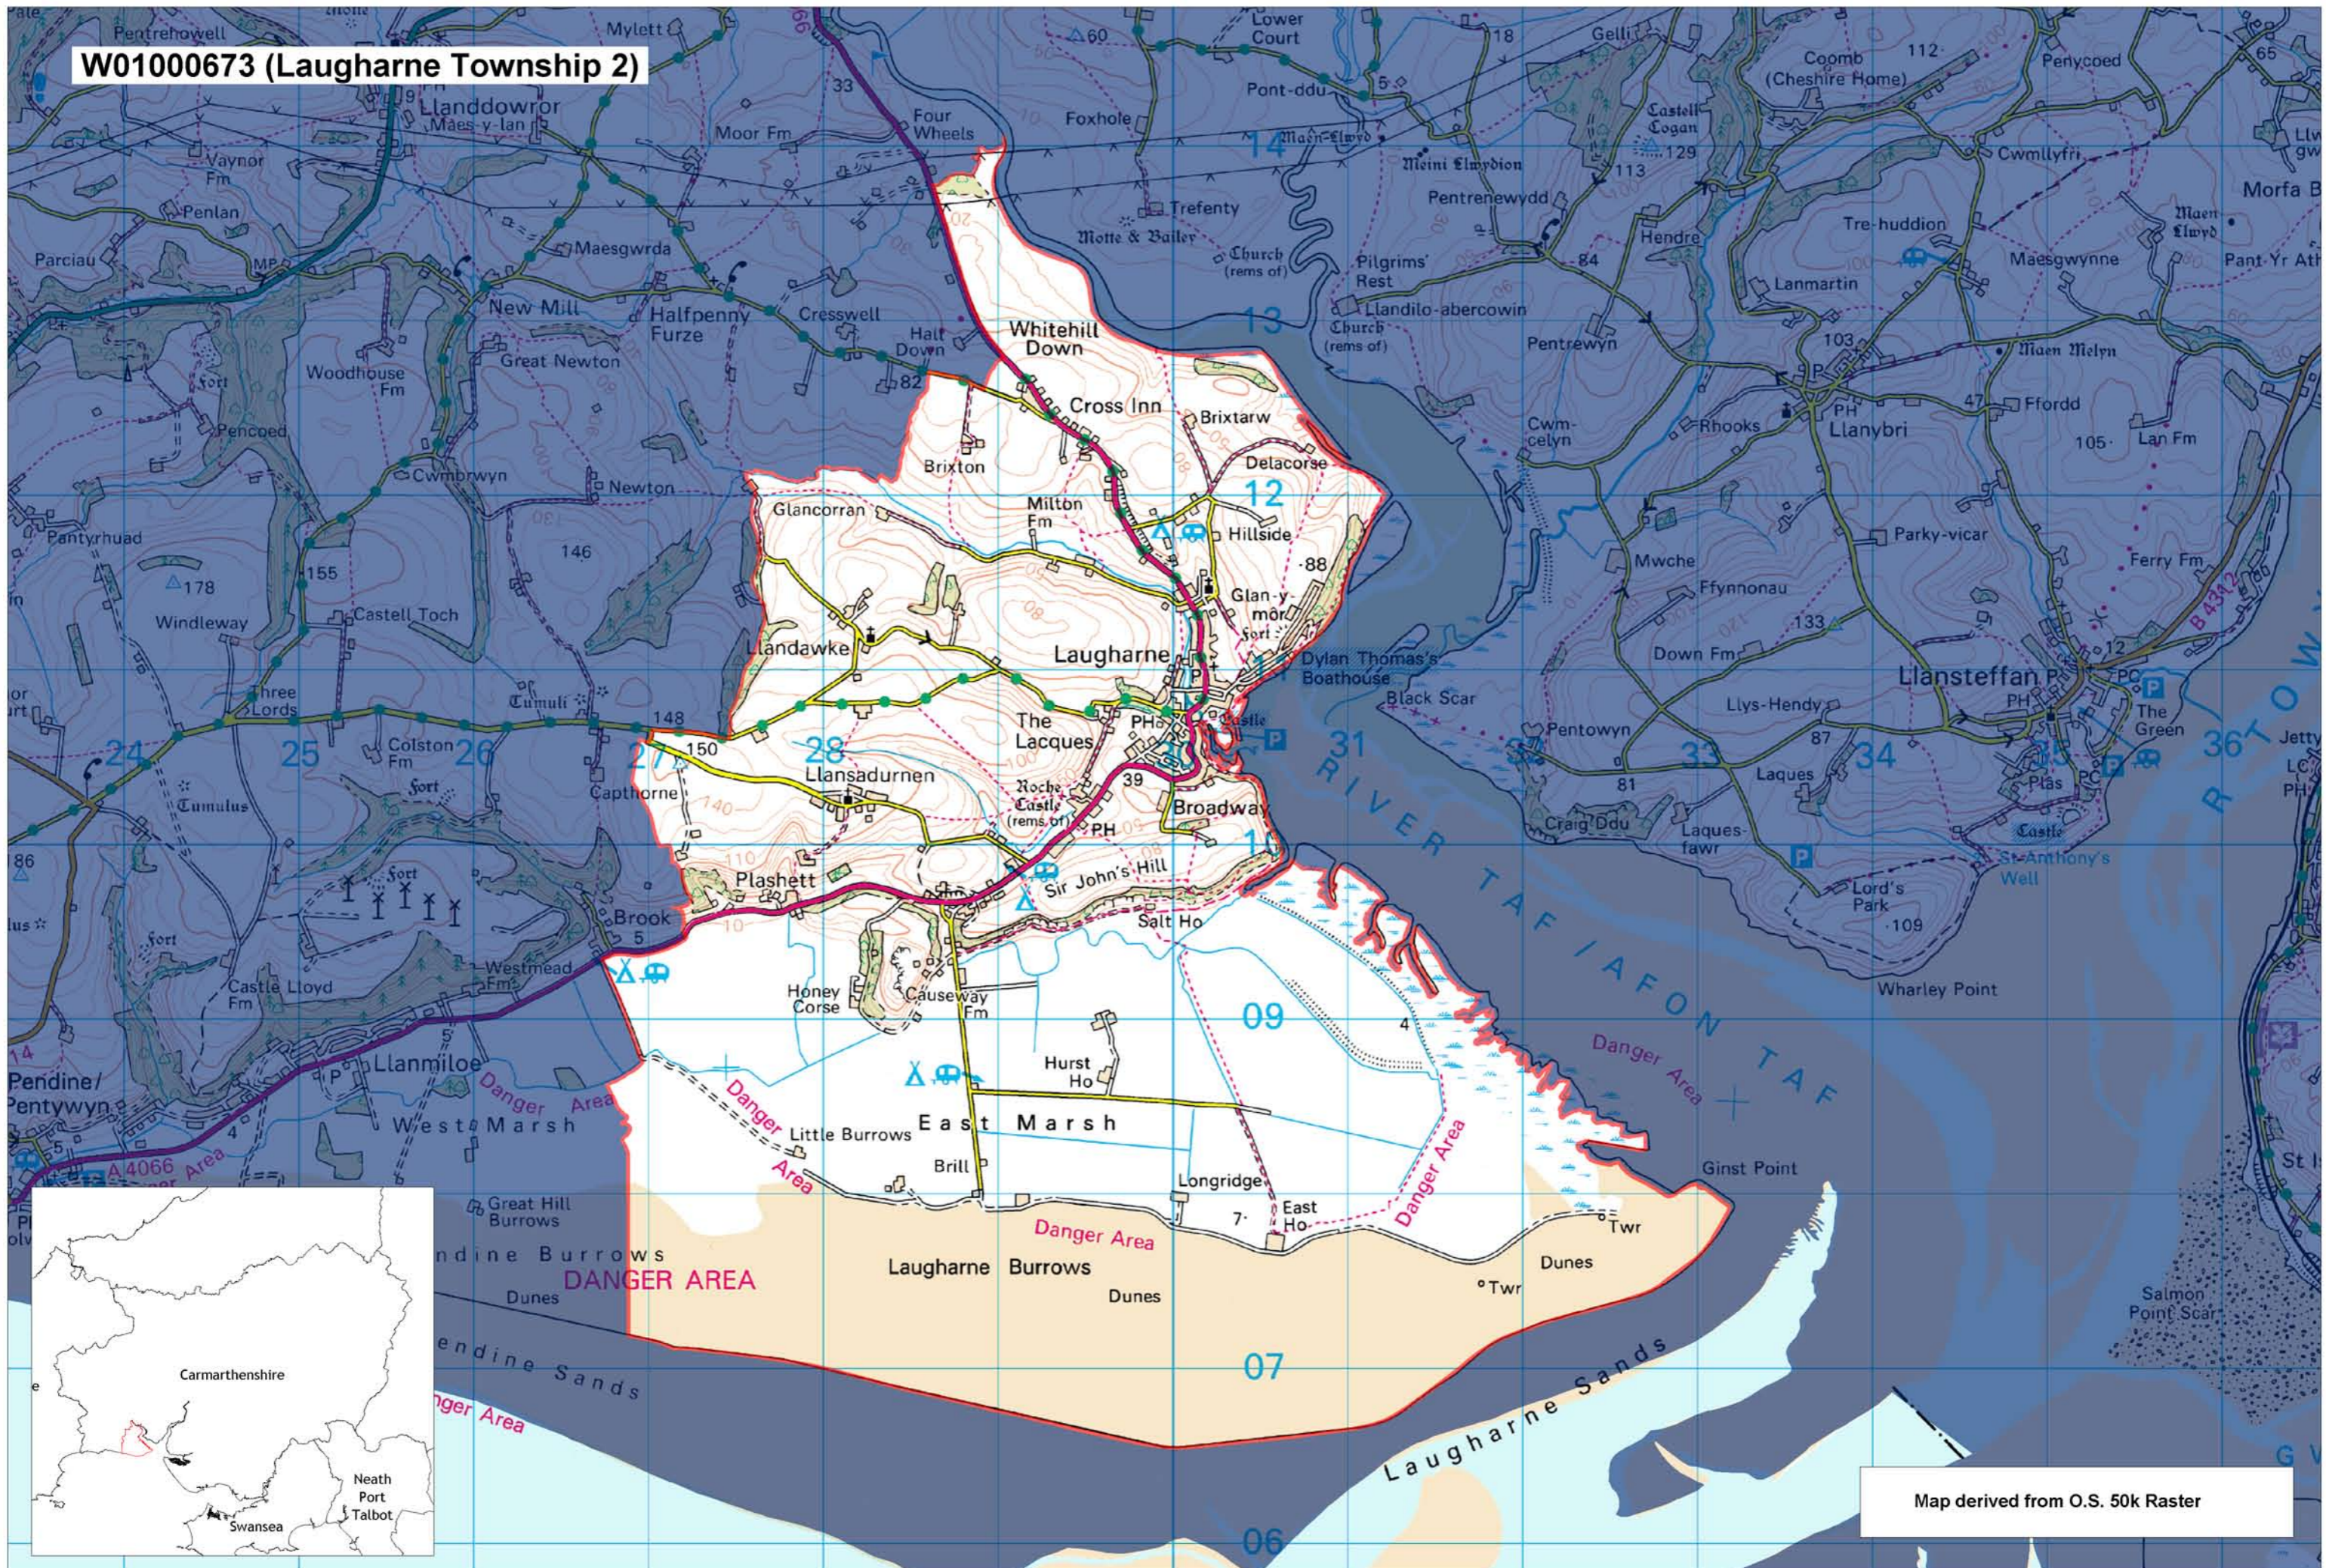

W01000673 (Laugharne Township 2)

Map derived from O.S. 50k Raster