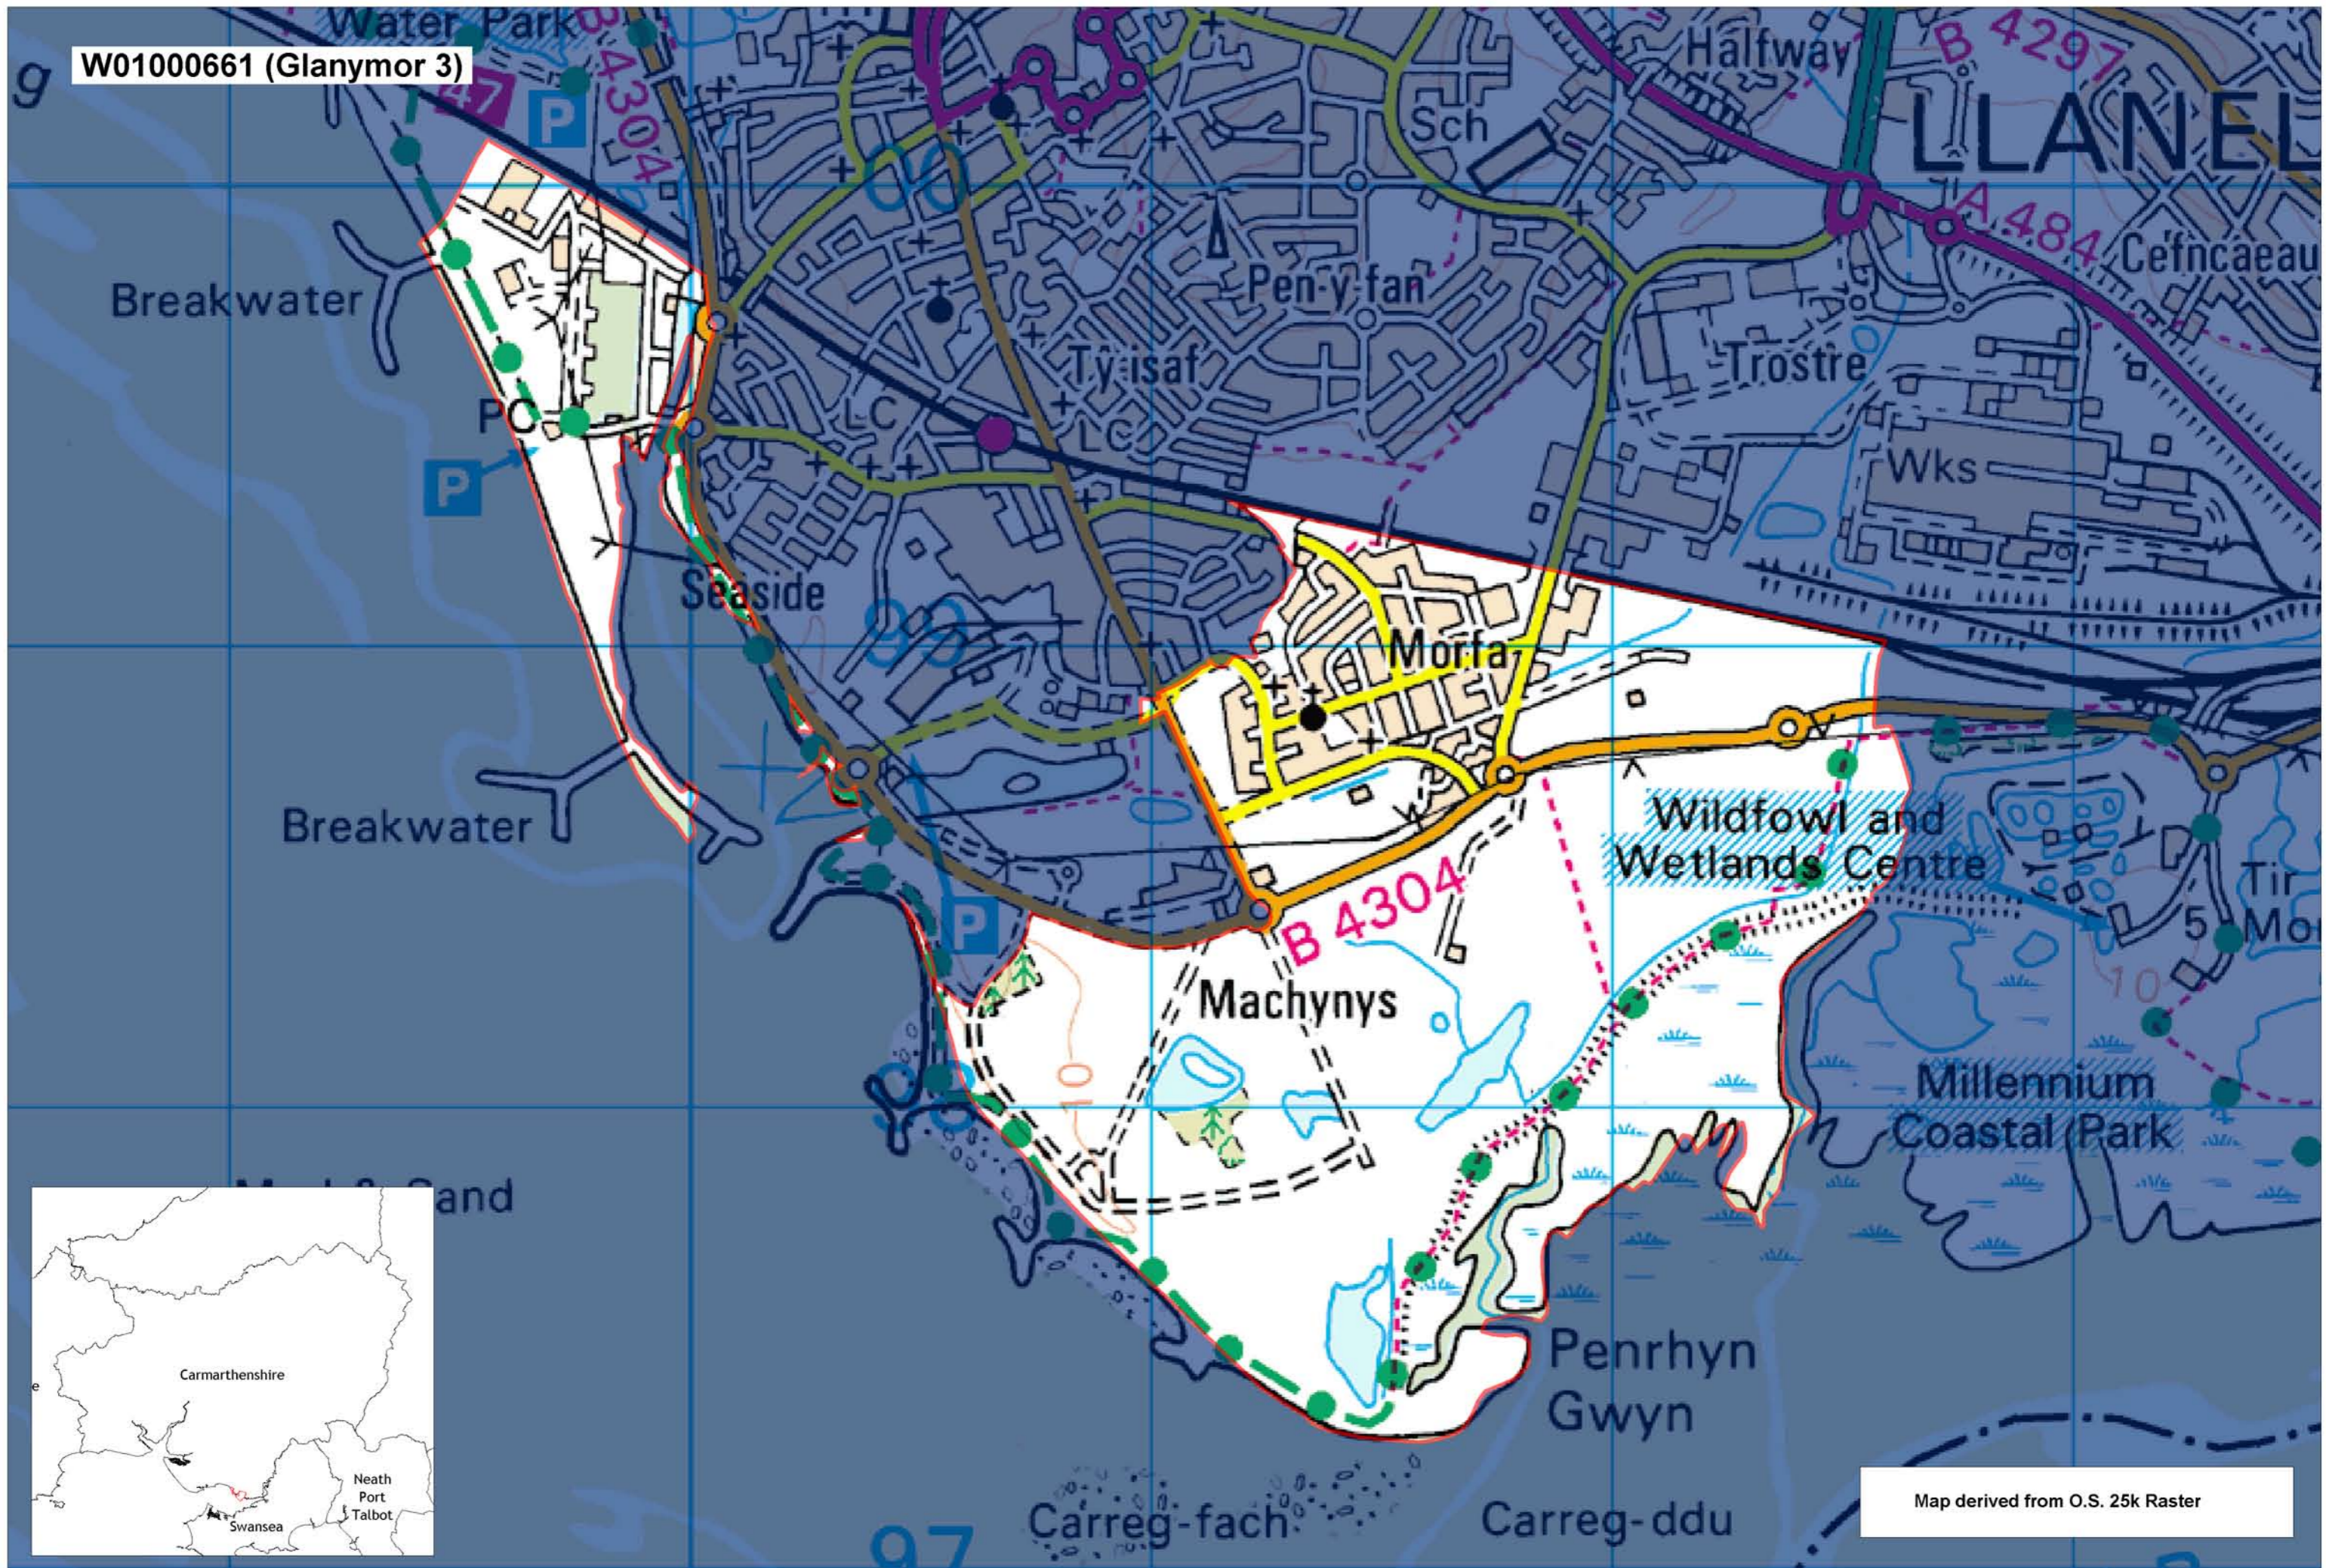

W01000661 (Glanymor 3)

Map derived from O.S. 25k Raster