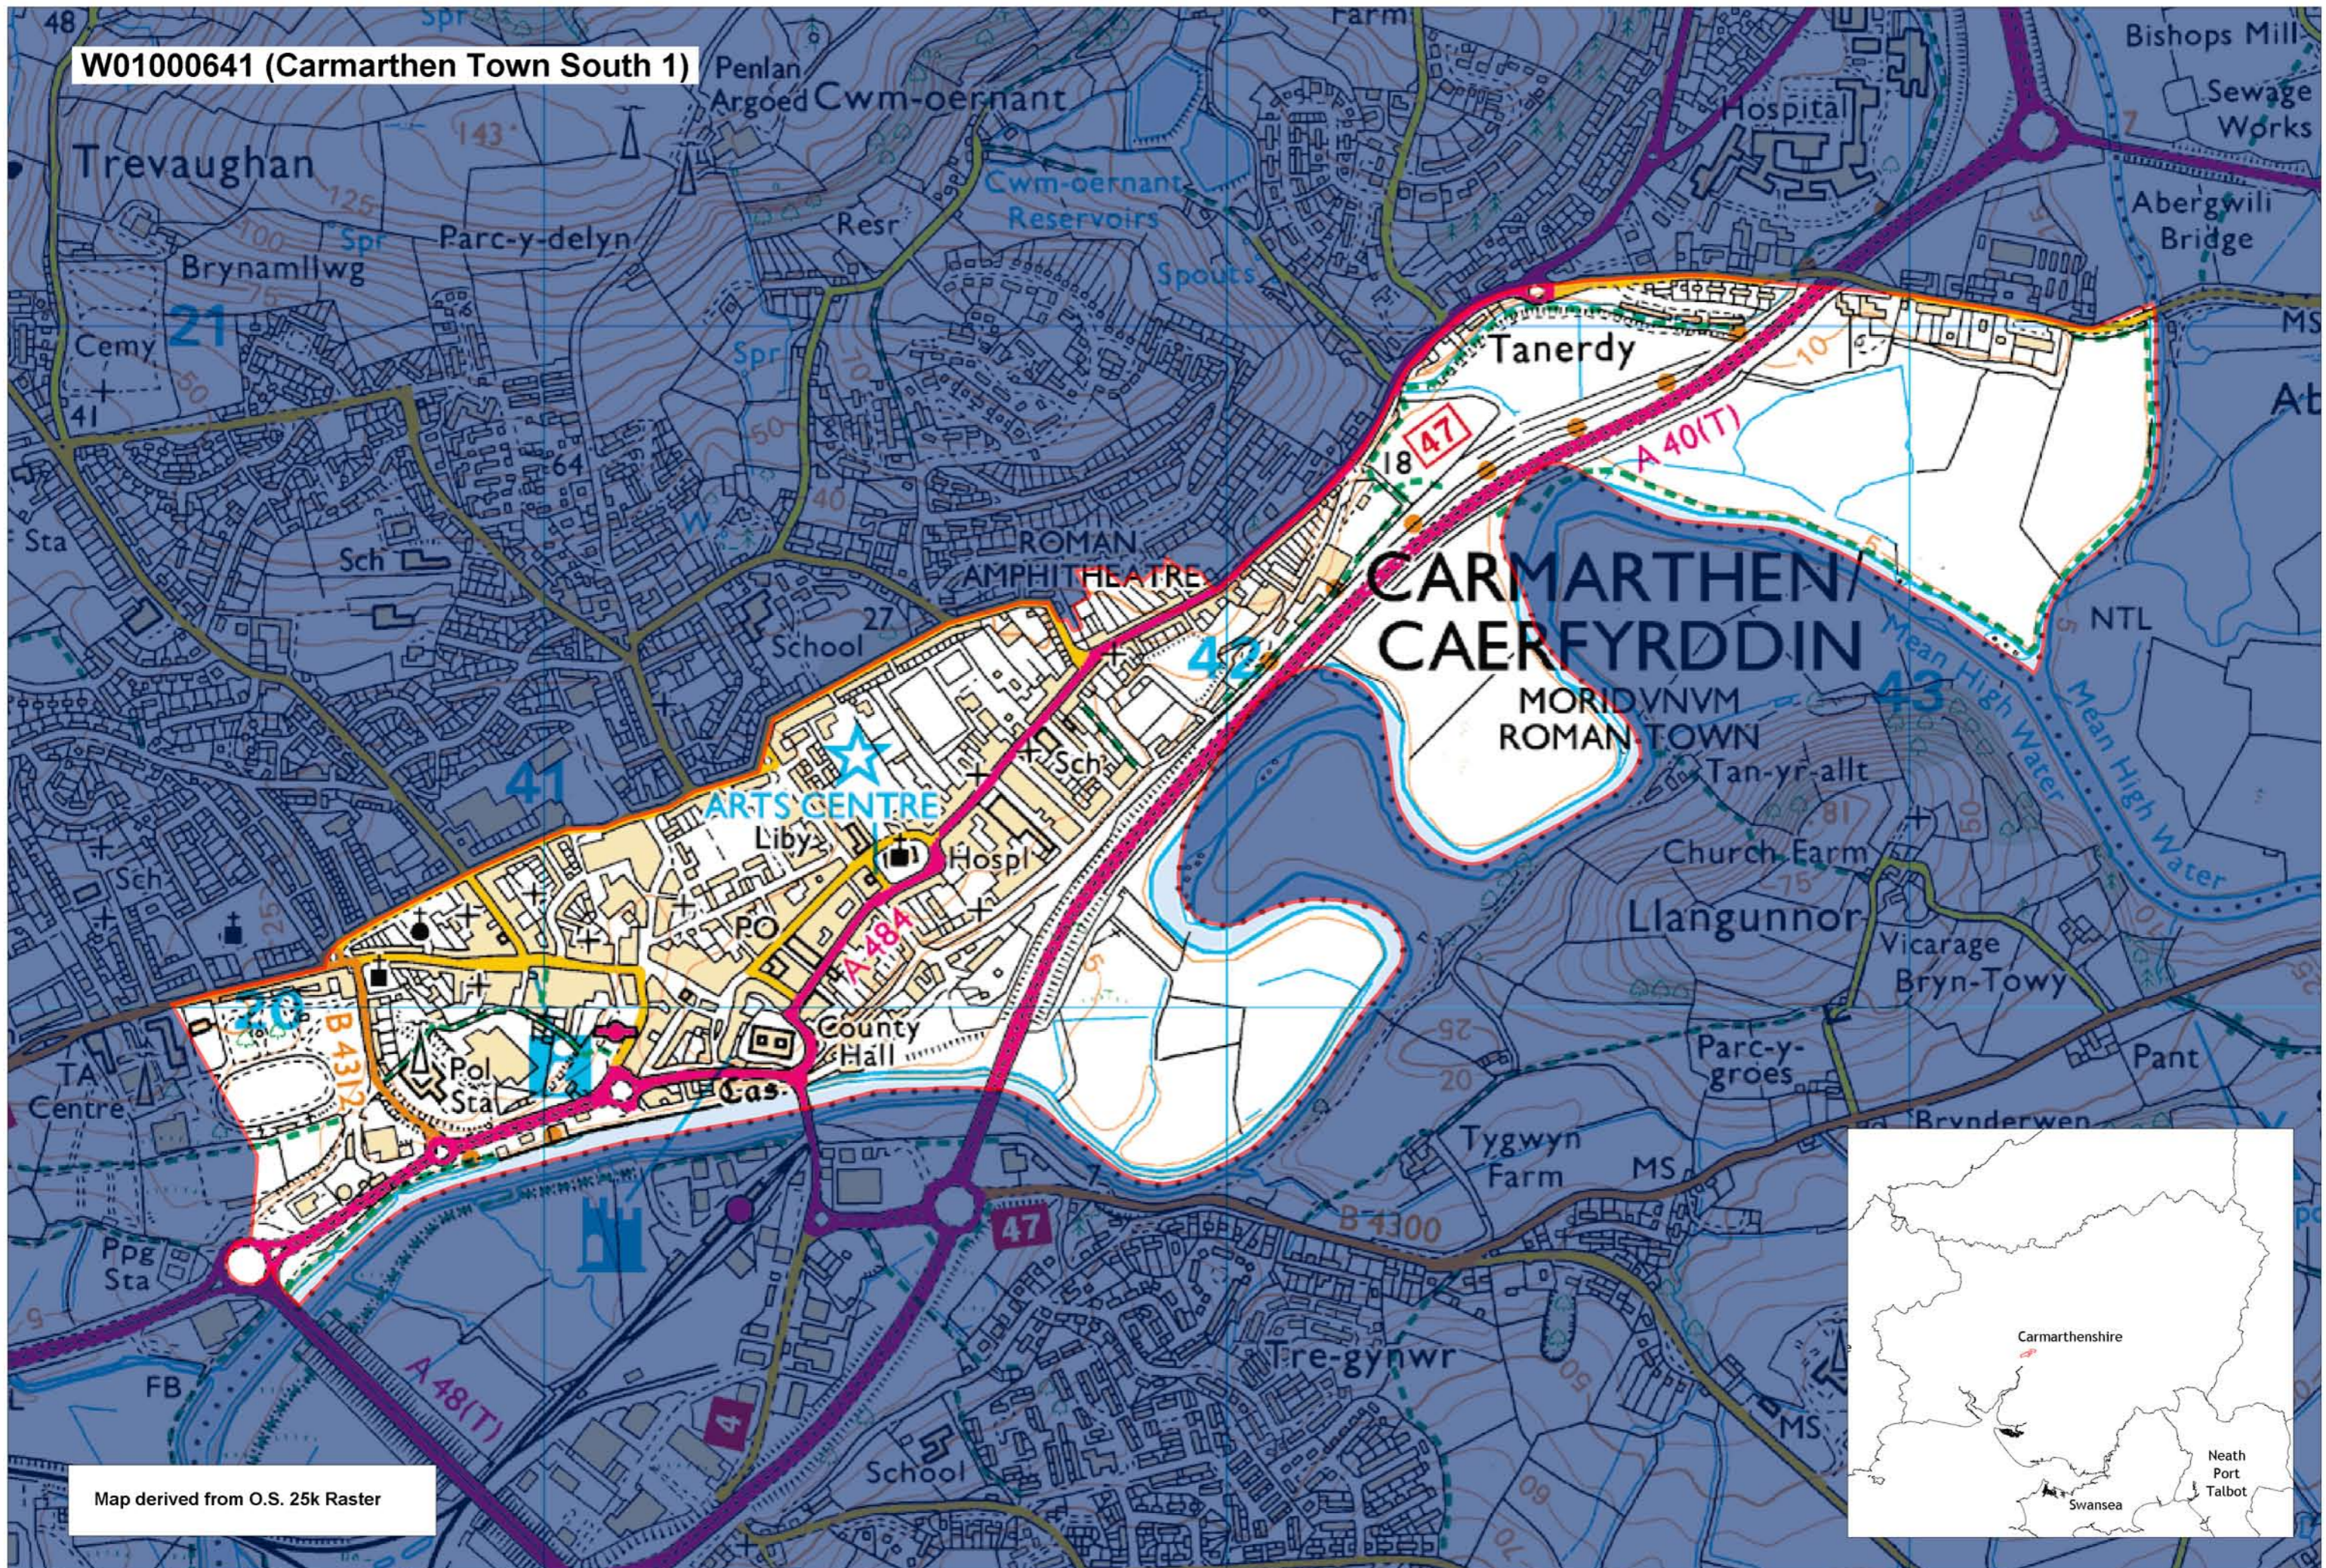

W01000641 (Carmarthen Town South 1)

Map derived from O.S. 25k Raster

This map is based upon the Ordnance Survey material with the permission of Ordnance Survey on behalf of The Controller of Her Majesty's Stationery Office. © Crown copyright 2008. Unauthorised reproduction infringes Crown copyright and may lead to prosecution or civil proceedings. Welsh Assembly Government. Licence Number: 100017916. Mae'r map hwn yn seiliedig ar ddeunydd yr Arolwg Ordnans gyda chaniatâd Arolwg Ordnans ar ran Rheolwr Llyfrau Ei Mawrhydi. © Hawffraint y Goron 2008. Mae atgynhyrchu heb ganiatâd yn torri hawffraint y Goron a gall hyn arwain at erlyniad neu achos sifil. Llywodraeth Cynulliad Cymru. Rhif trwydded 100017916.

Produced by Cartographics, Statistical Directorate, Welsh Assembly Government. Cynhyrchwyd gan Cartograffeg, Y Gyfarwyddiaeth Ystadegol, Llywodraeth Cynulliad Cymru.