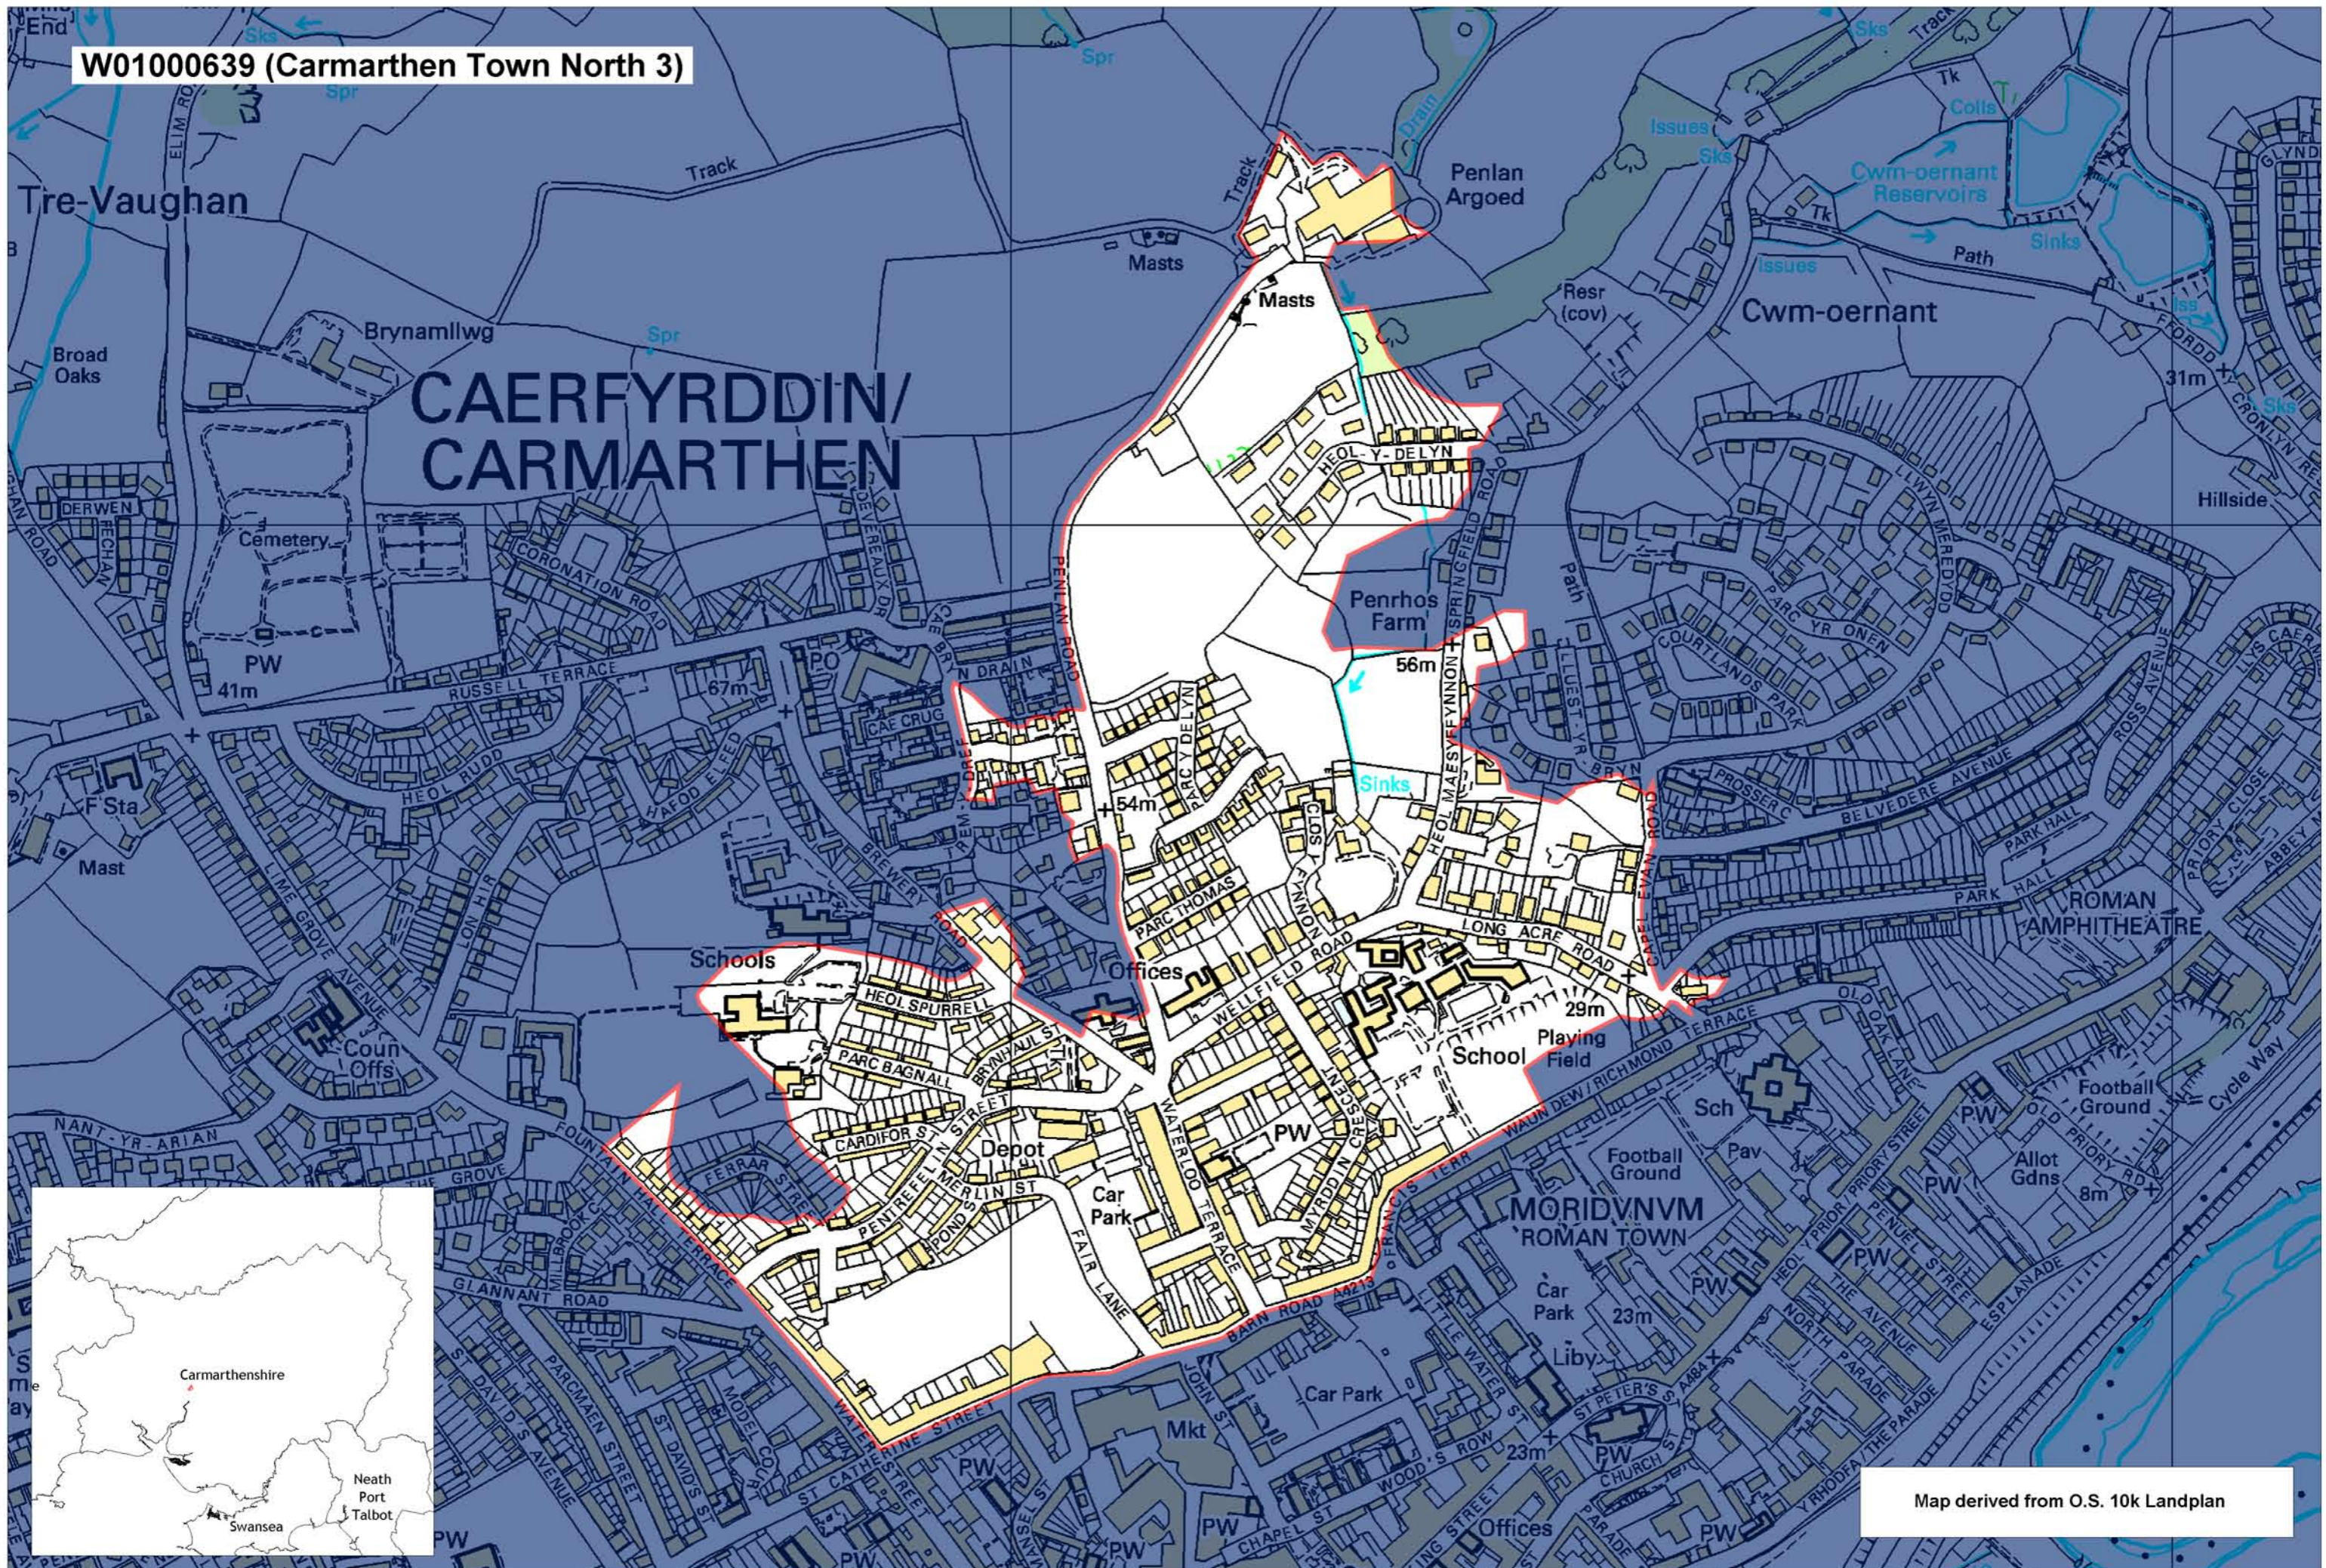

W01000639 (Carmarthen Town North 3)

CAERFYRDDIN/ CARMARTHEN

Map derived from O.S. 10k Landplan

This map is based upon the Ordnance Survey material with the permission of Ordnance Survey on behalf of The Controller of Her Majesty's Stationery Office. © Crown copyright 2008. Unauthorised reproduction infringes Crown copyright and may lead to prosecution or civil proceedings. Welsh Assembly Government. Licence Number: 100017916
 Mae'r map hwn yn seiliedig ar ddeunydd yr Arolwg Ordnans gyda chaniatâd Arolwg Ordnans ar ran Rheolwr Lyfrau Ei Mawrhydi. © Hawffraint y Goron 2008.
 Mae atgynhyrchu heb ganiatâd yn torri hawffraint y Goron a gall hyn arwain at erlyniad neu achos sifil. Llywodraeth Cynulliad Cymru. Rhif trwydded 100017916.

Produced by Cartographics, Statistical Directorate, Welsh Assembly Government
 Cynhyrchwyd gan Cartograffeg, Y Gyfarwyddiaeth Ystadegol, Llywodraeth Cynulliad Cymru