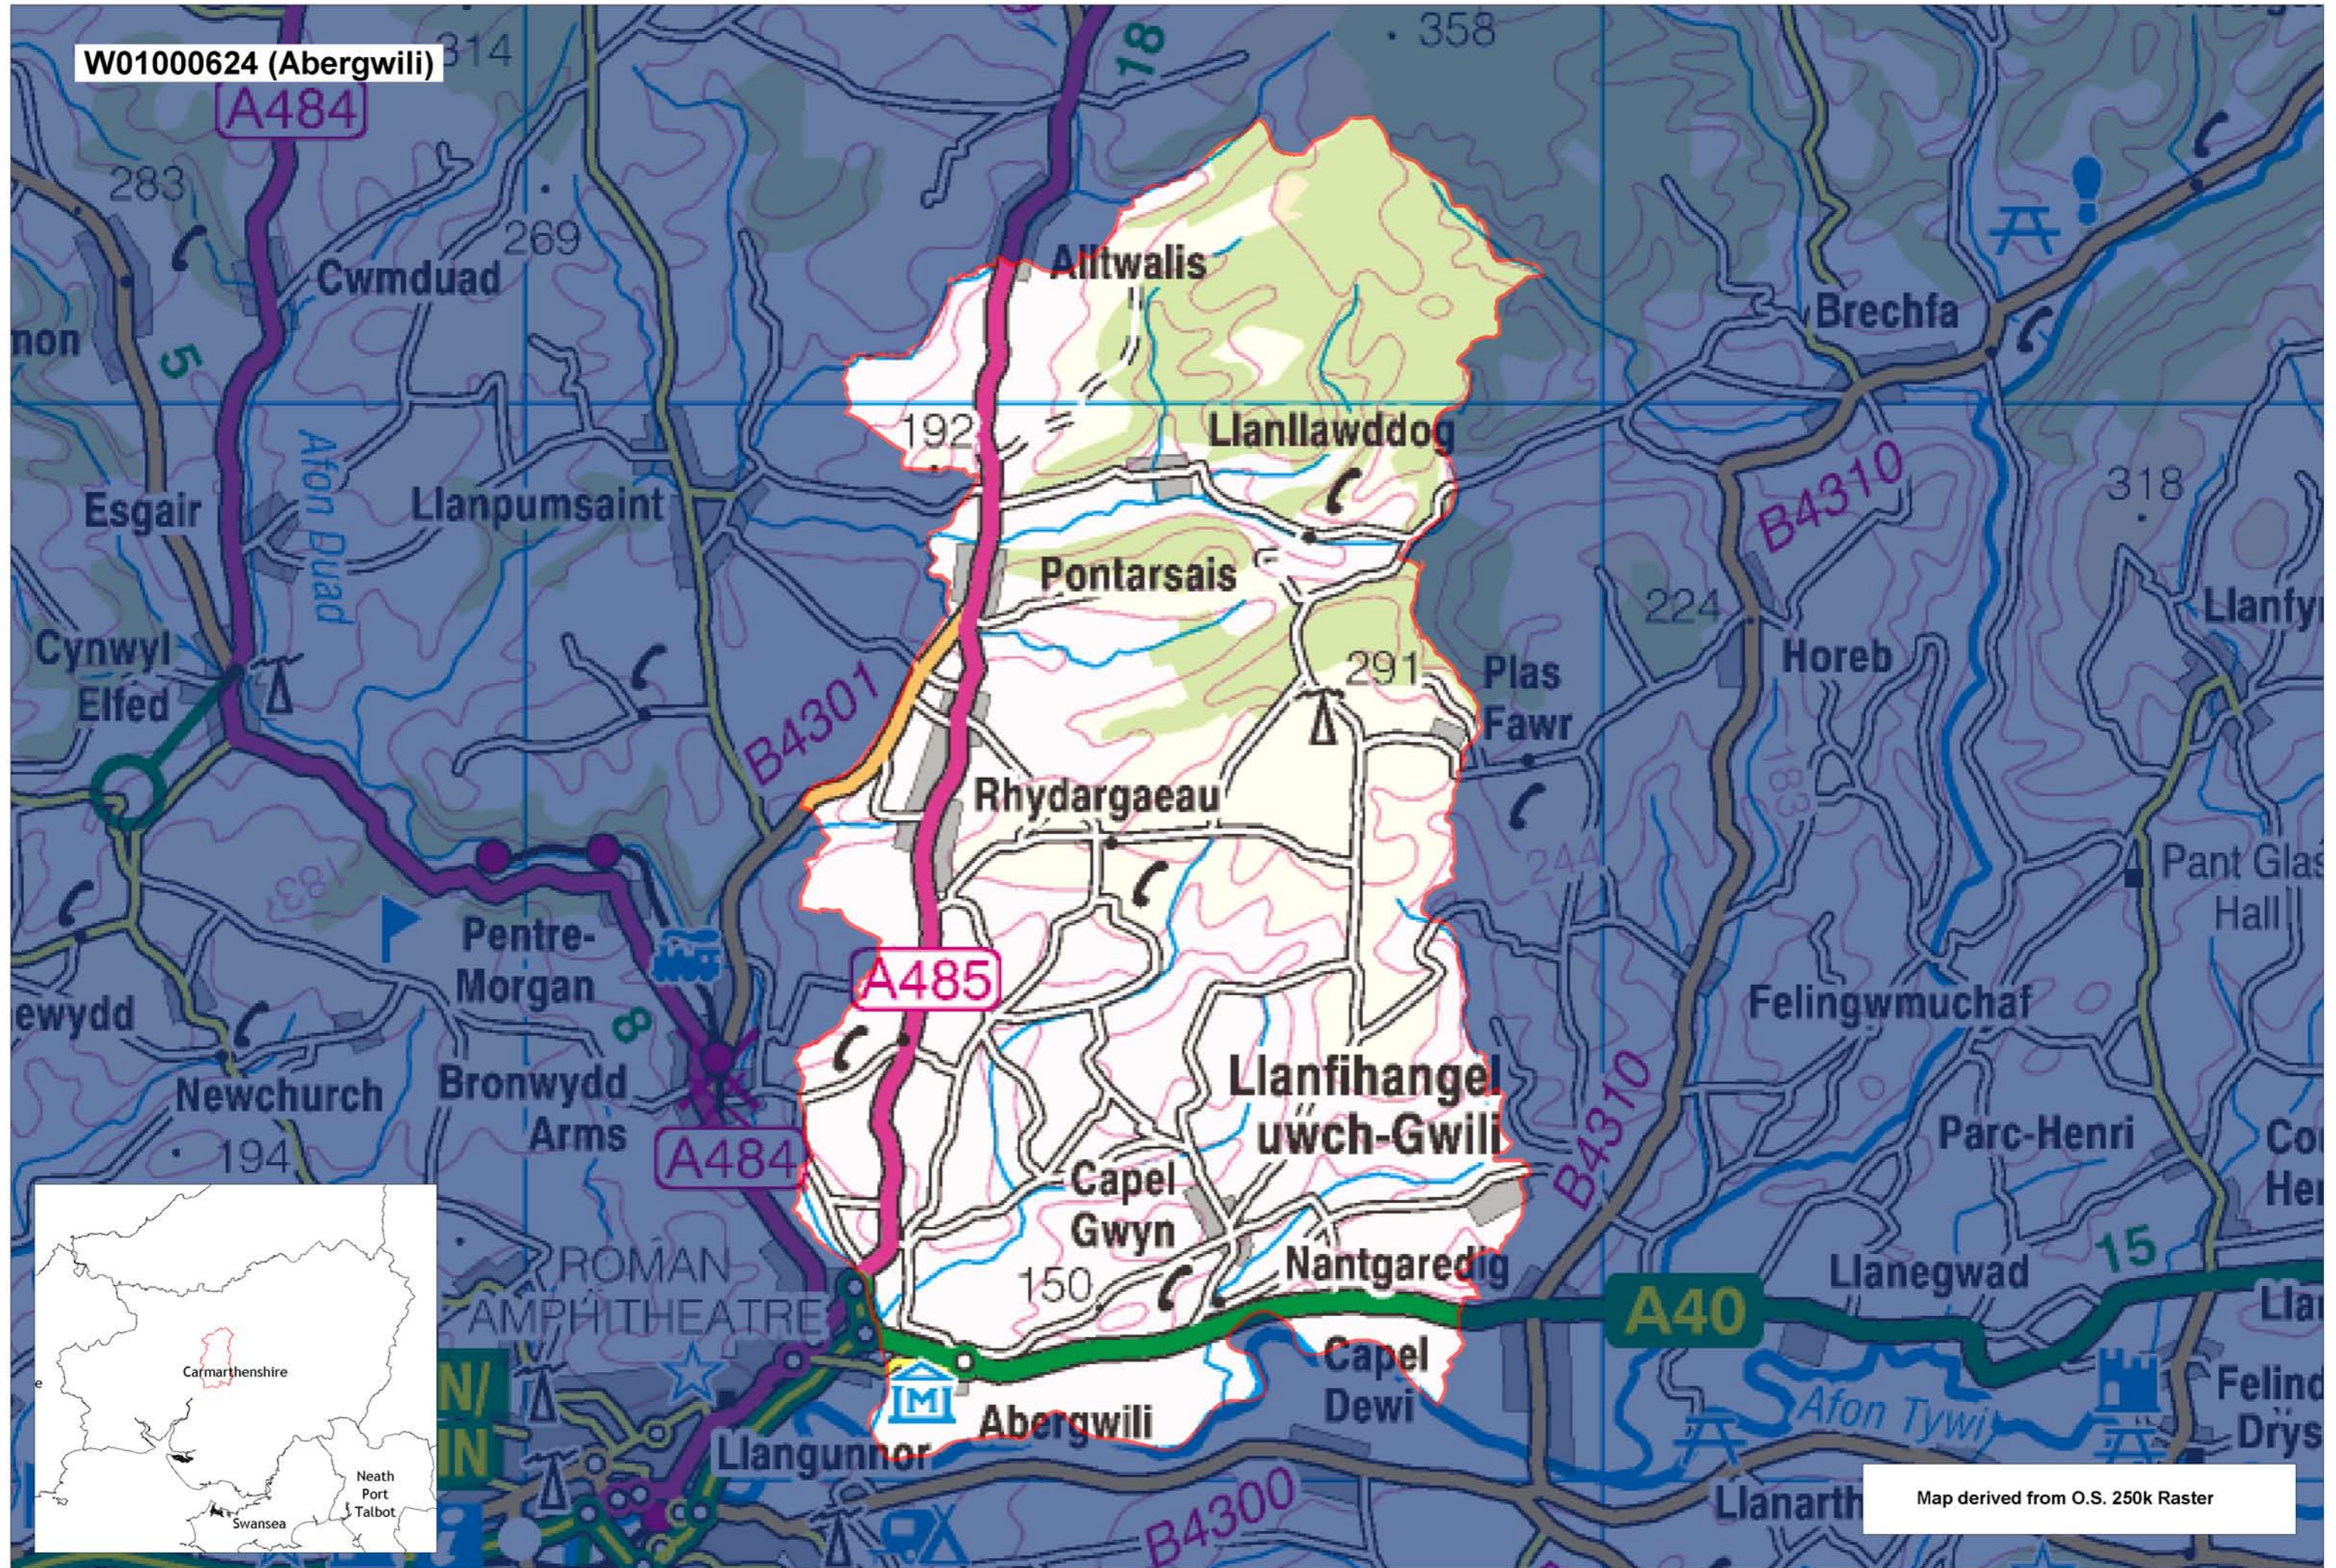

W01000624 (Abergwili)

A484

Map derived from O.S. 250k Raster