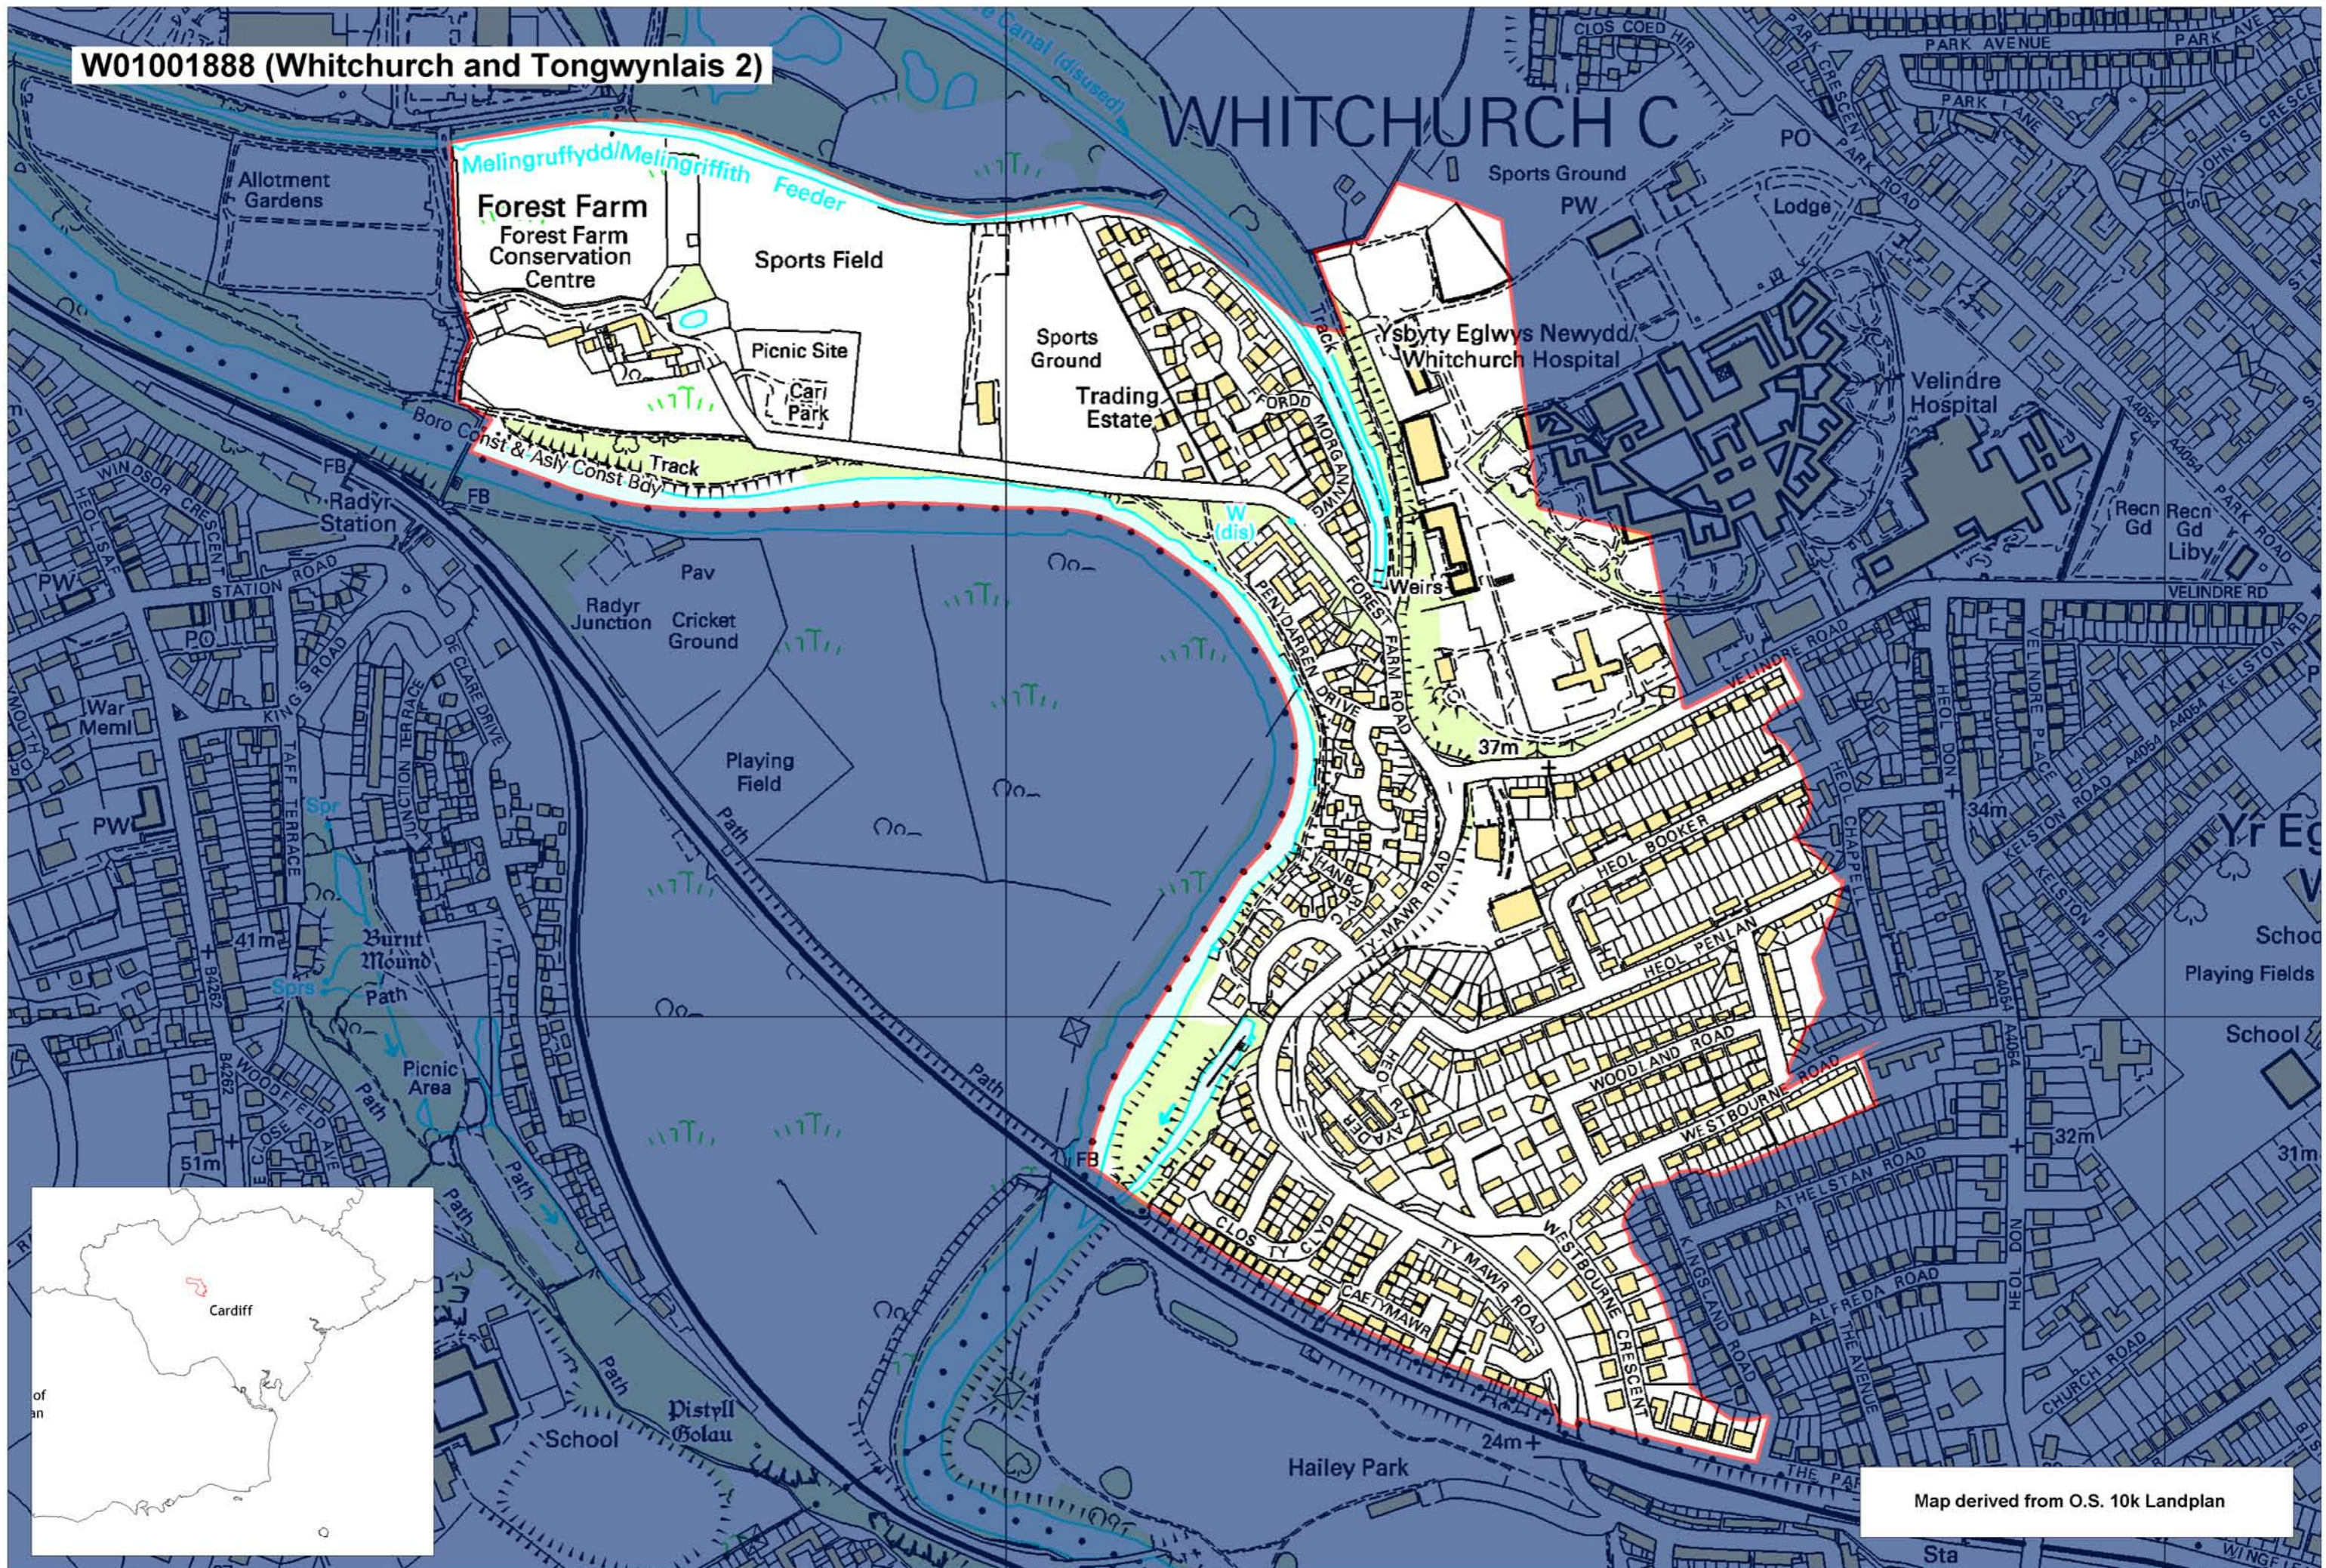

W01001888 (Whitchurch and Tongwynlais 2)

WHITCHURCH C

Map derived from O.S. 10k Landplan

This map is based upon the Ordnance Survey material with the permission of Ordnance Survey on behalf of The Controller of Her Majesty's Stationery Office. © Crown copyright 2008. Unauthorised reproduction infringes Crown copyright and may lead to prosecution or civil proceedings. Welsh Assembly Government. Licence Number: 100017916. Mae'r map hwn yn seiliedig ar ddeunydd yr Arolwg Ordnans gyda chaniatâd Arolwg Ordnans ar ran Rheolwr Lyfrau Ei Mawrhydi. © Hawffraint y Goron 2008. Mae atgynhyrchu heb ganiatâd yn torri hawffraint y Goron a gall hyn arwain at erlyniad neu achos sifil. Llywodraeth Cynulliad Cymru. Rhif trwydded 100017916.

Produced by Cartographics, Statistical Directorate, Welsh Assembly Government. Cynhyrchwyd gan Cartograffeg, Y Gyfarwyddiaeth Ystadegol, Llywodraeth Cynulliad Cymru.