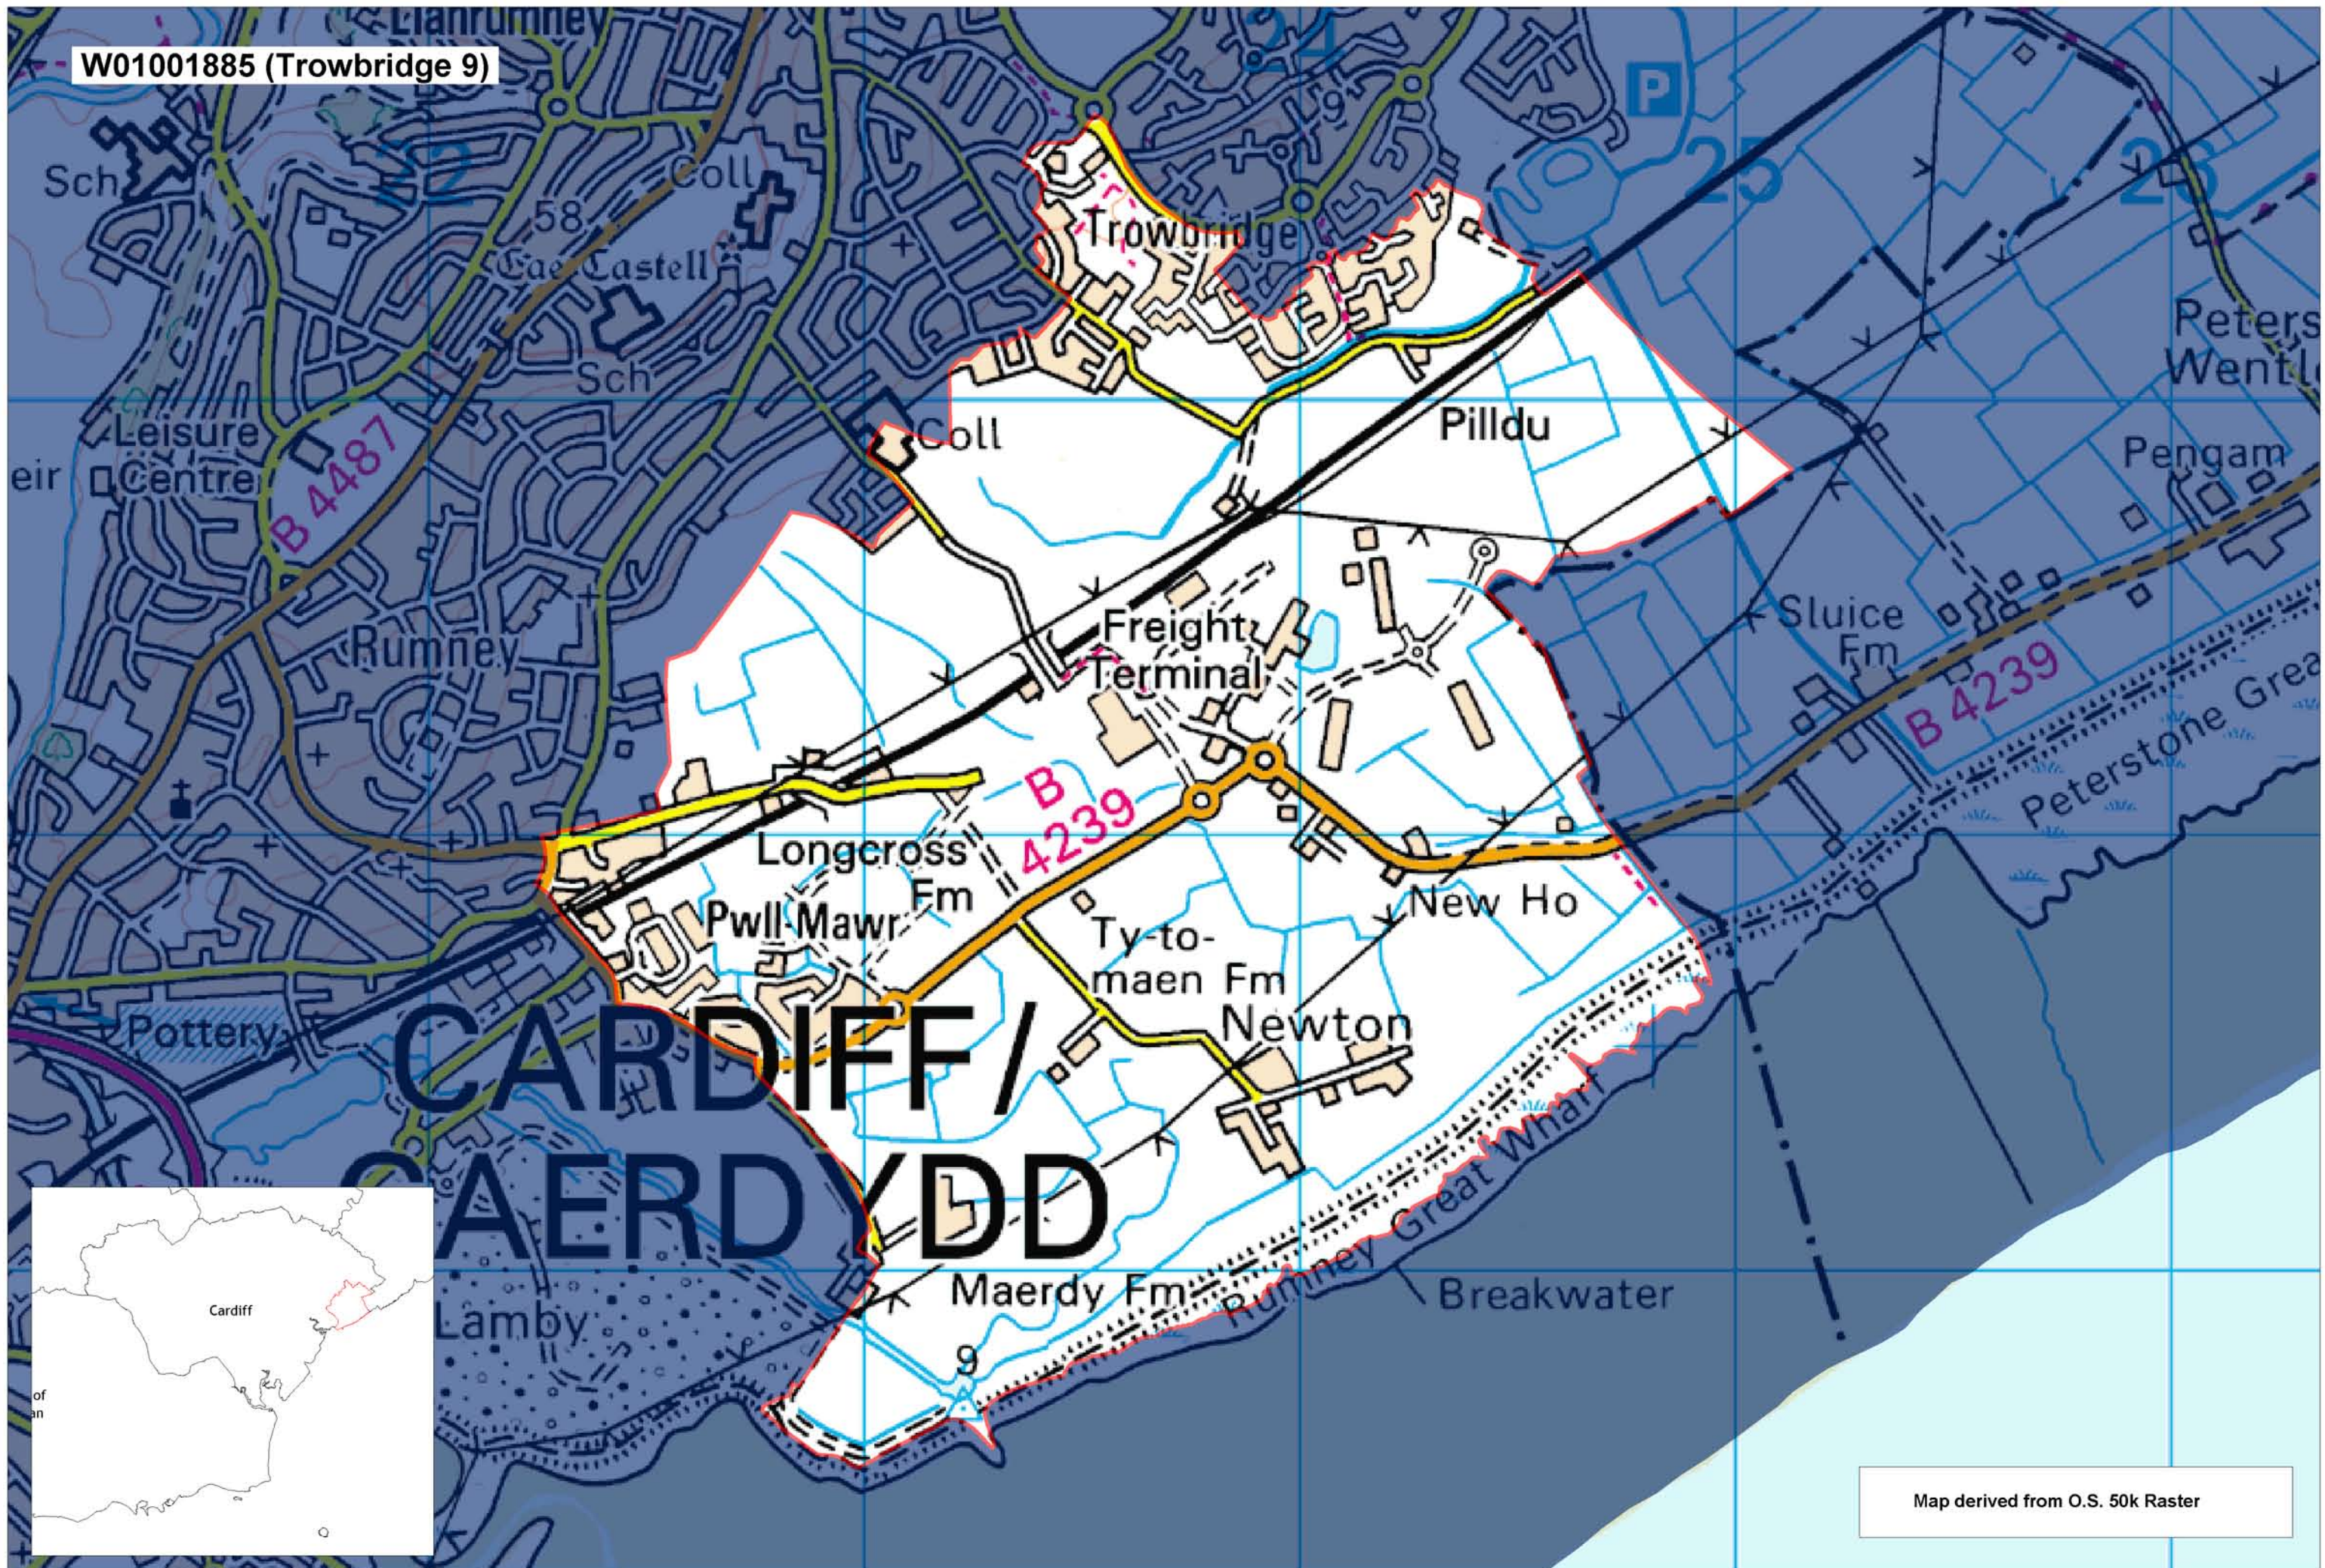

W01001885 (Trowbridge 9)

Map derived from O.S. 50k Raster