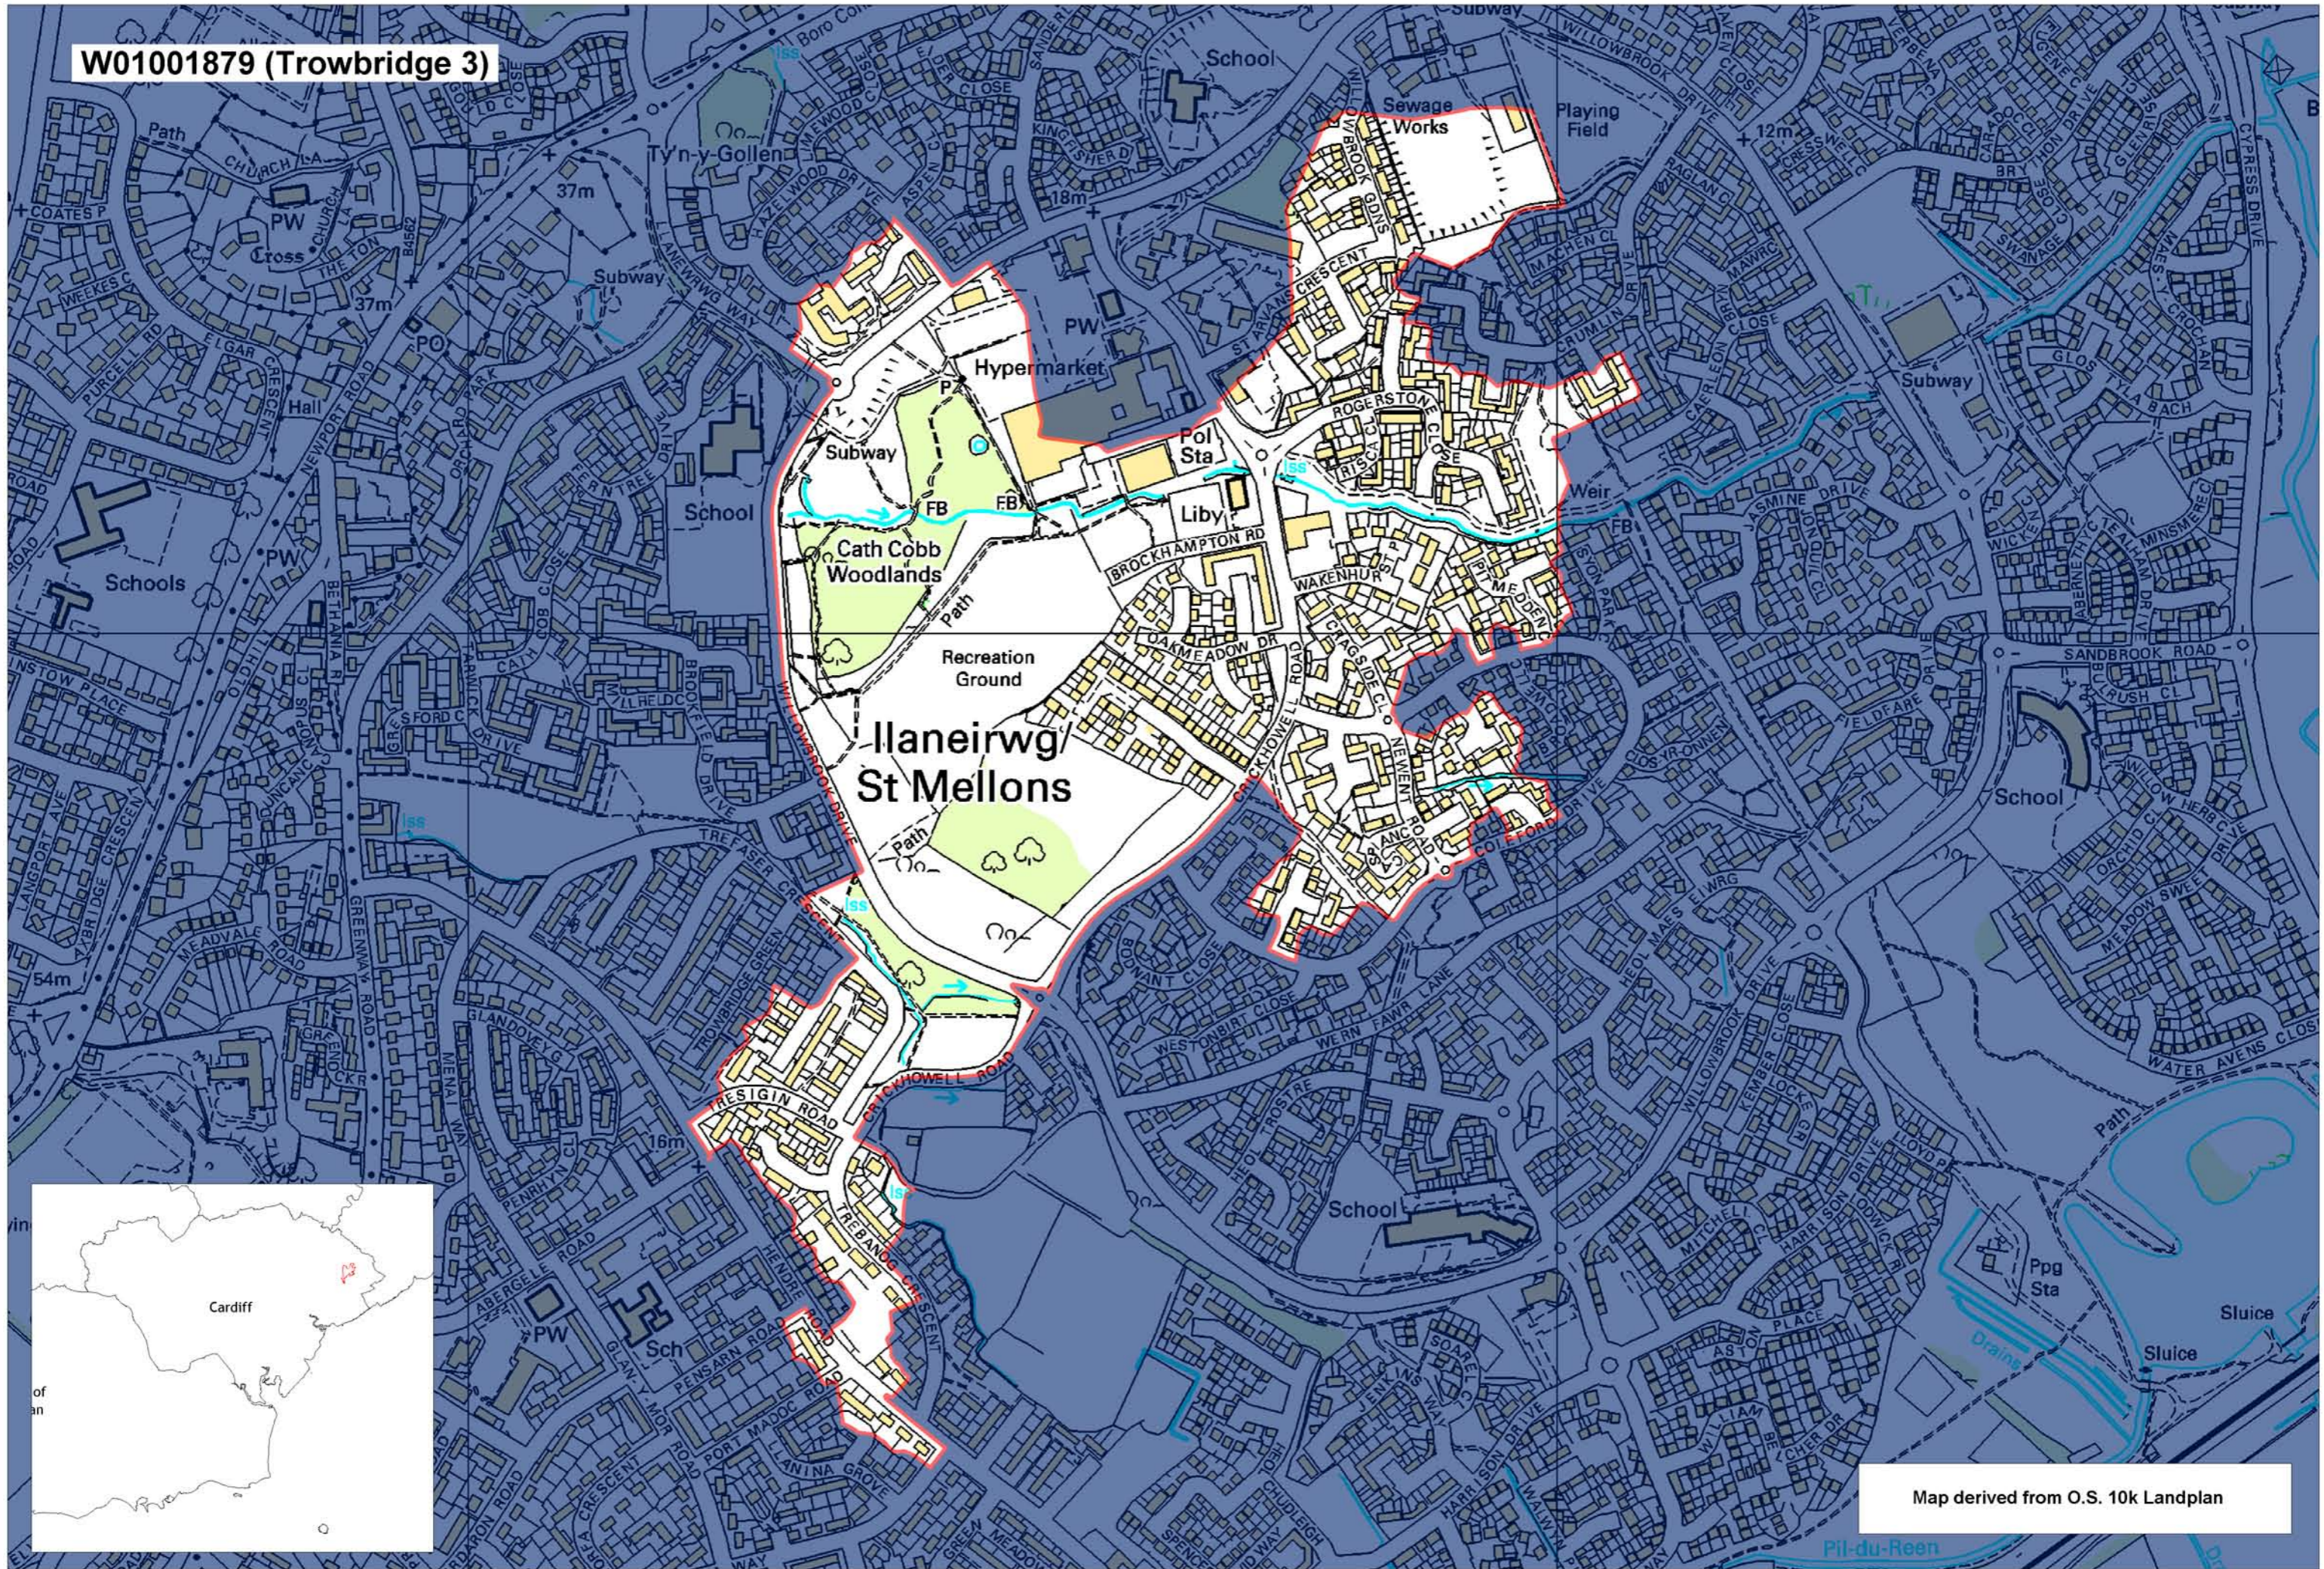

W01001879 (Trowbridge 3)

Map derived from O.S. 10k Landplan

Produced by Cartographics, Statistical Directorate, Welsh Assembly Government. Cynhyrchwyd gan Cartograffeg, Y Gyfarwyddiaeth Ystadegol, Llywodraeth Cynulliad Cymru.