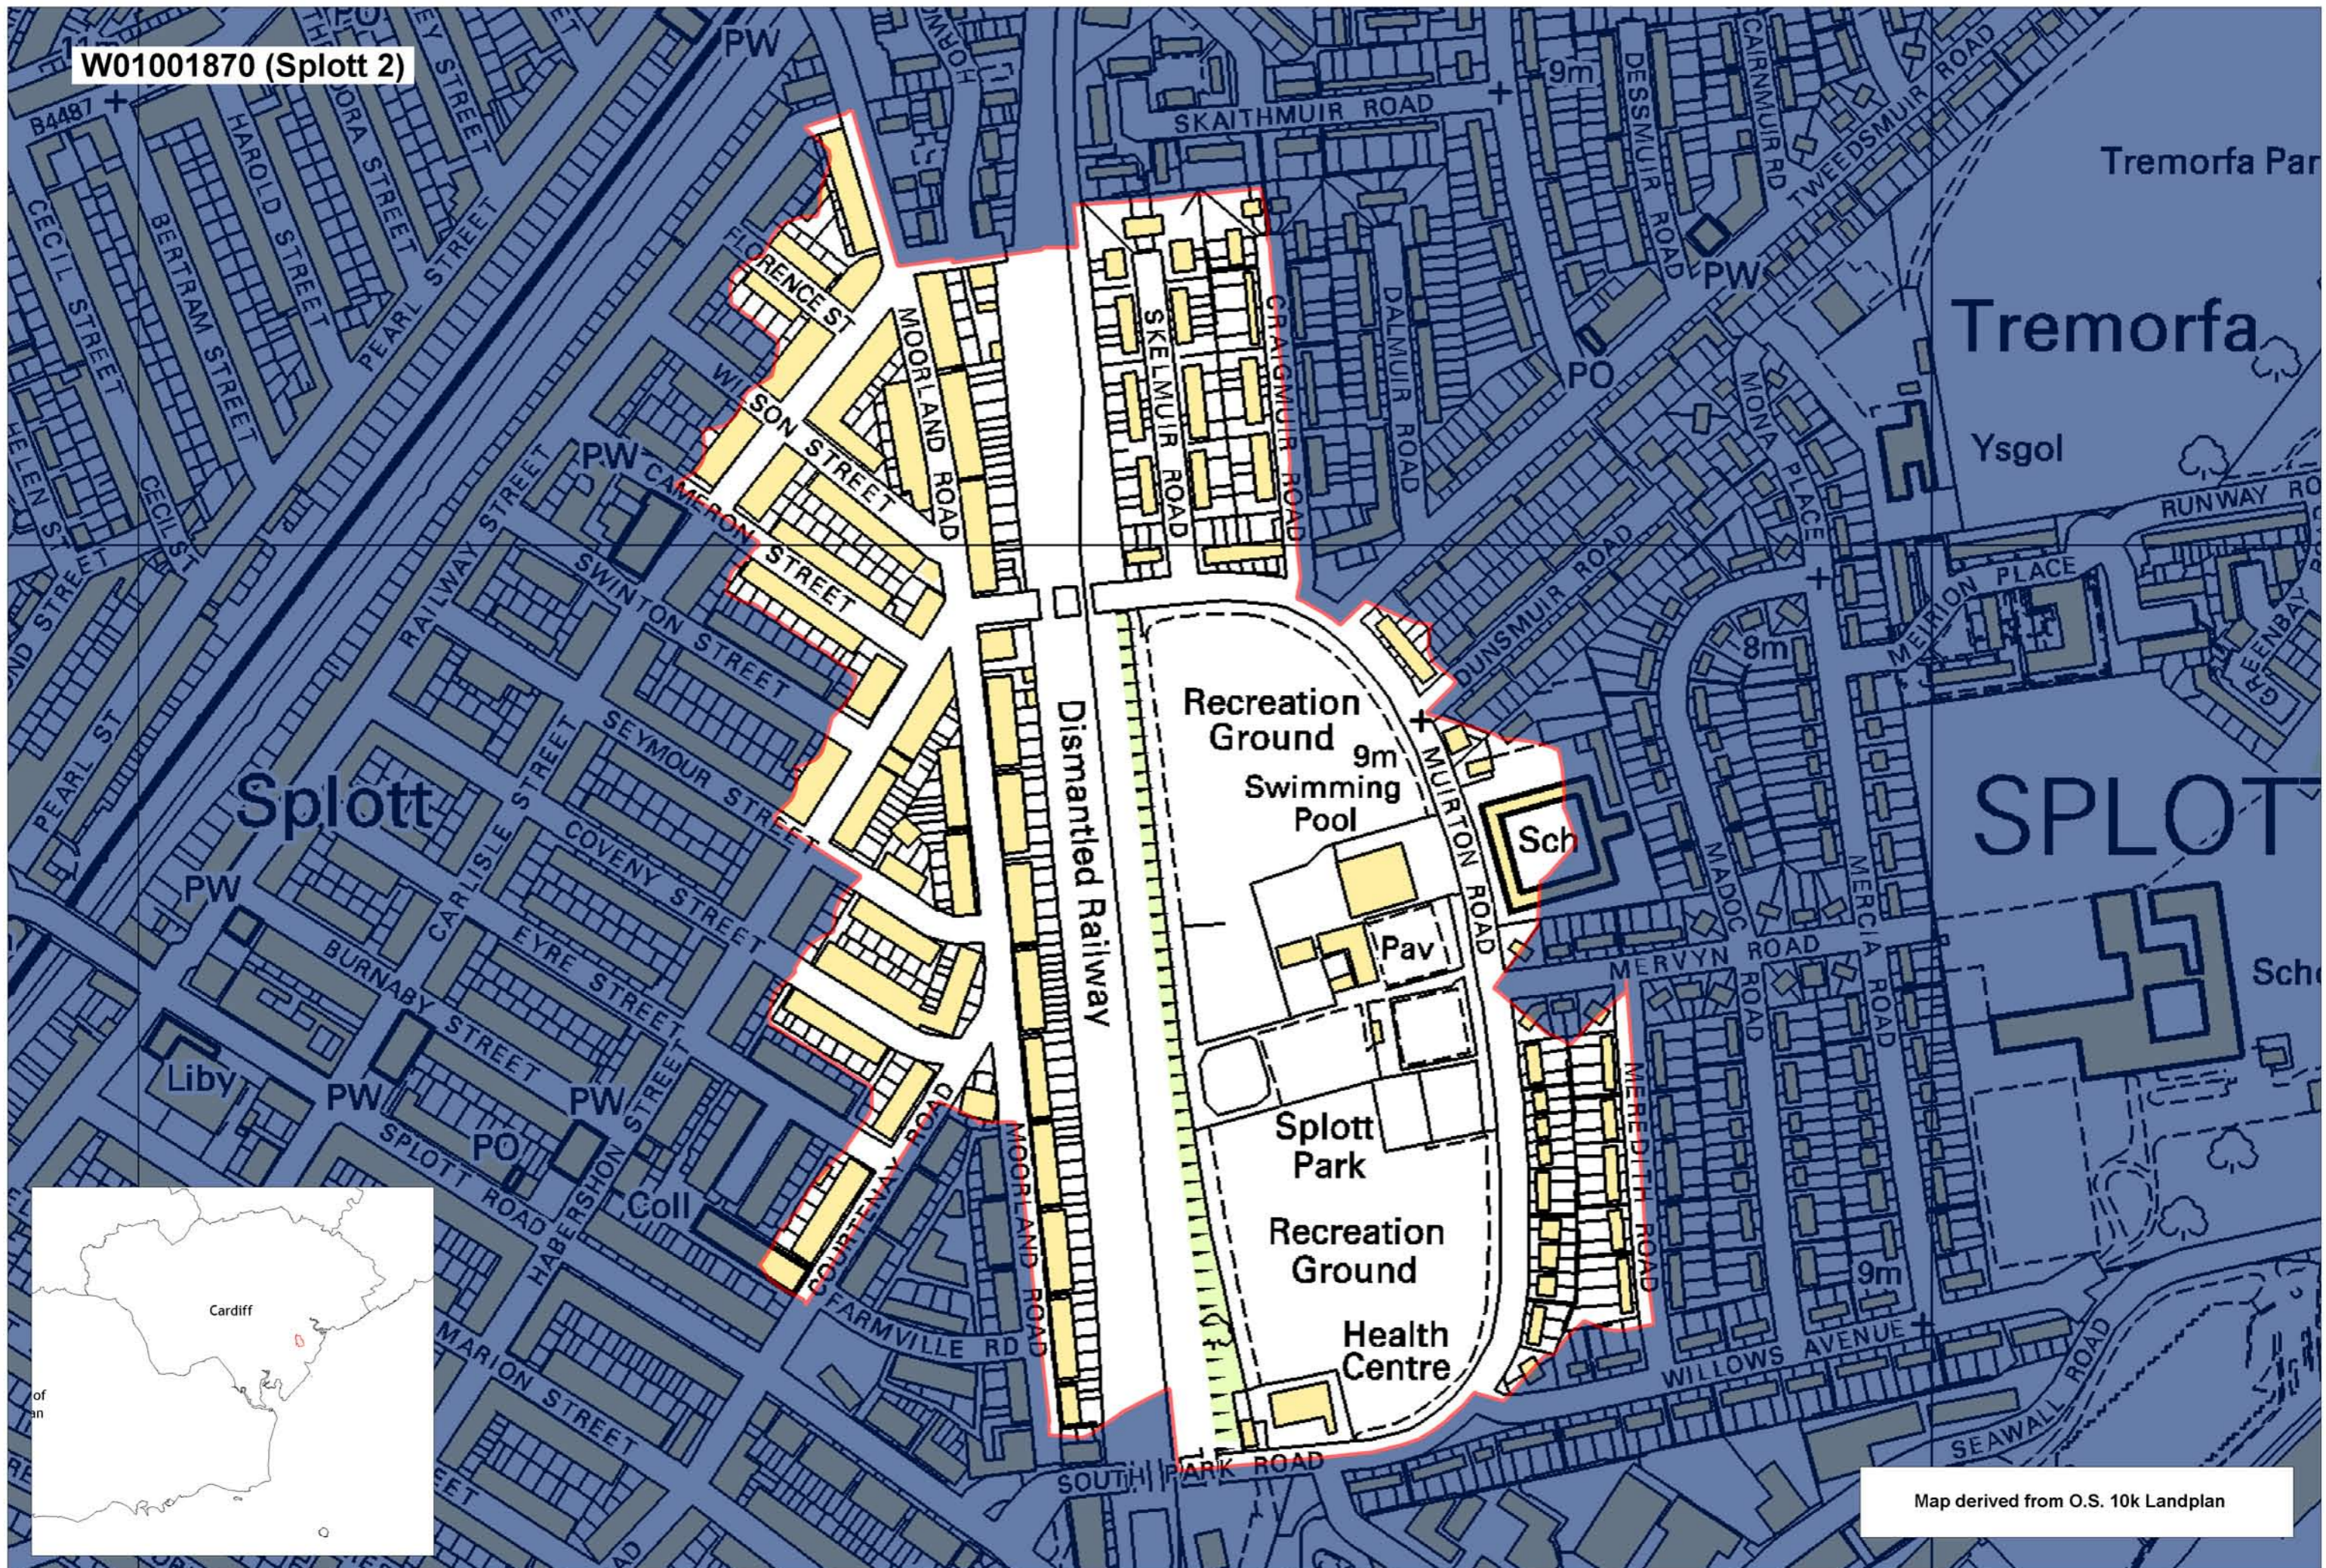

W01001870 (Splott 2)

Map derived from O.S. 10k Landplan

This map is based upon the Ordnance Survey material with the permission of Ordnance Survey on behalf of The Controller of Her Majesty's Stationery Office. © Crown copyright 2008. Unauthorised reproduction infringes Crown copyright and may lead to prosecution or civil proceedings. Welsh Assembly Government. Licence Number: 100017916. Mae'r map hwn yn seiliedig ar ddeunydd yr Arolwg Ordnans gyda chaniatâd Arolwg Ordnans ar ran Rheolwr Llyfrau Ei Mawrhydi. © Hawffraint y Goron 2008. Mae atgynhyrchu heb ganiatâd yn torri hawffraint y Goron a gall hyn arwain at erlyniad neu achos sifil. Llywodraeth Cynulliad Cymru. Rhif trwydded 100017916.