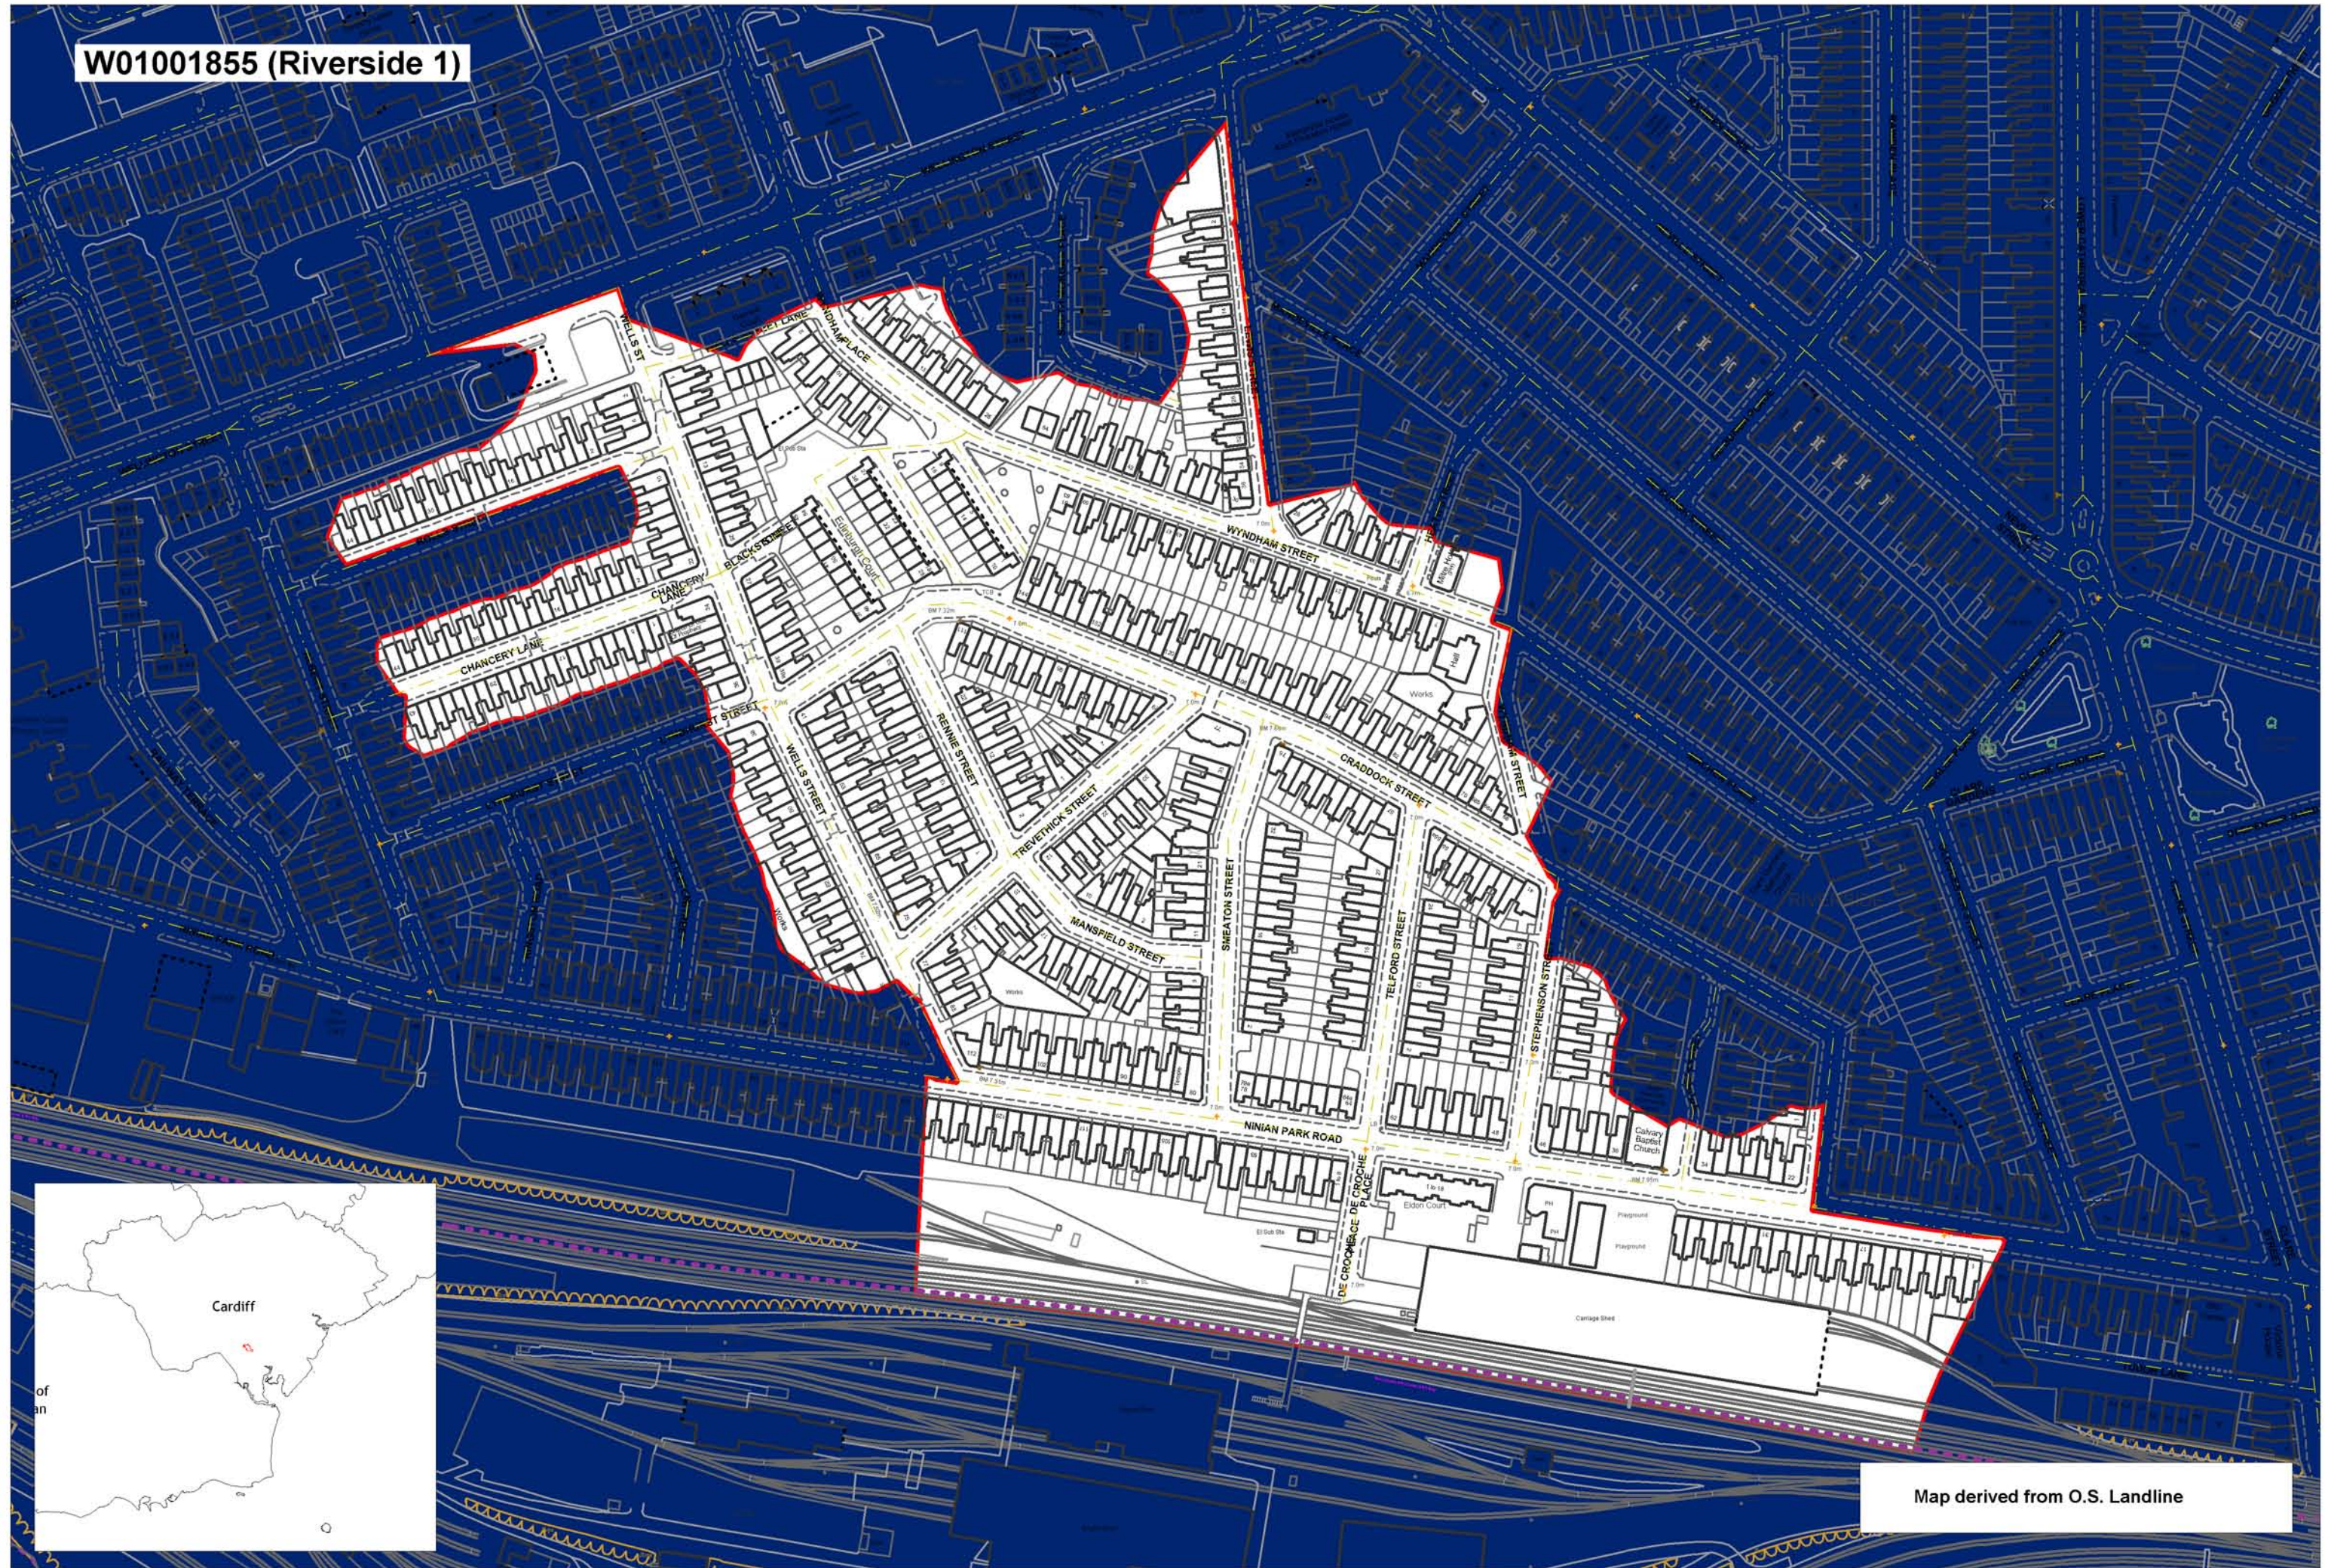

W01001855 (Riverside 1)

Map derived from O.S. Landline