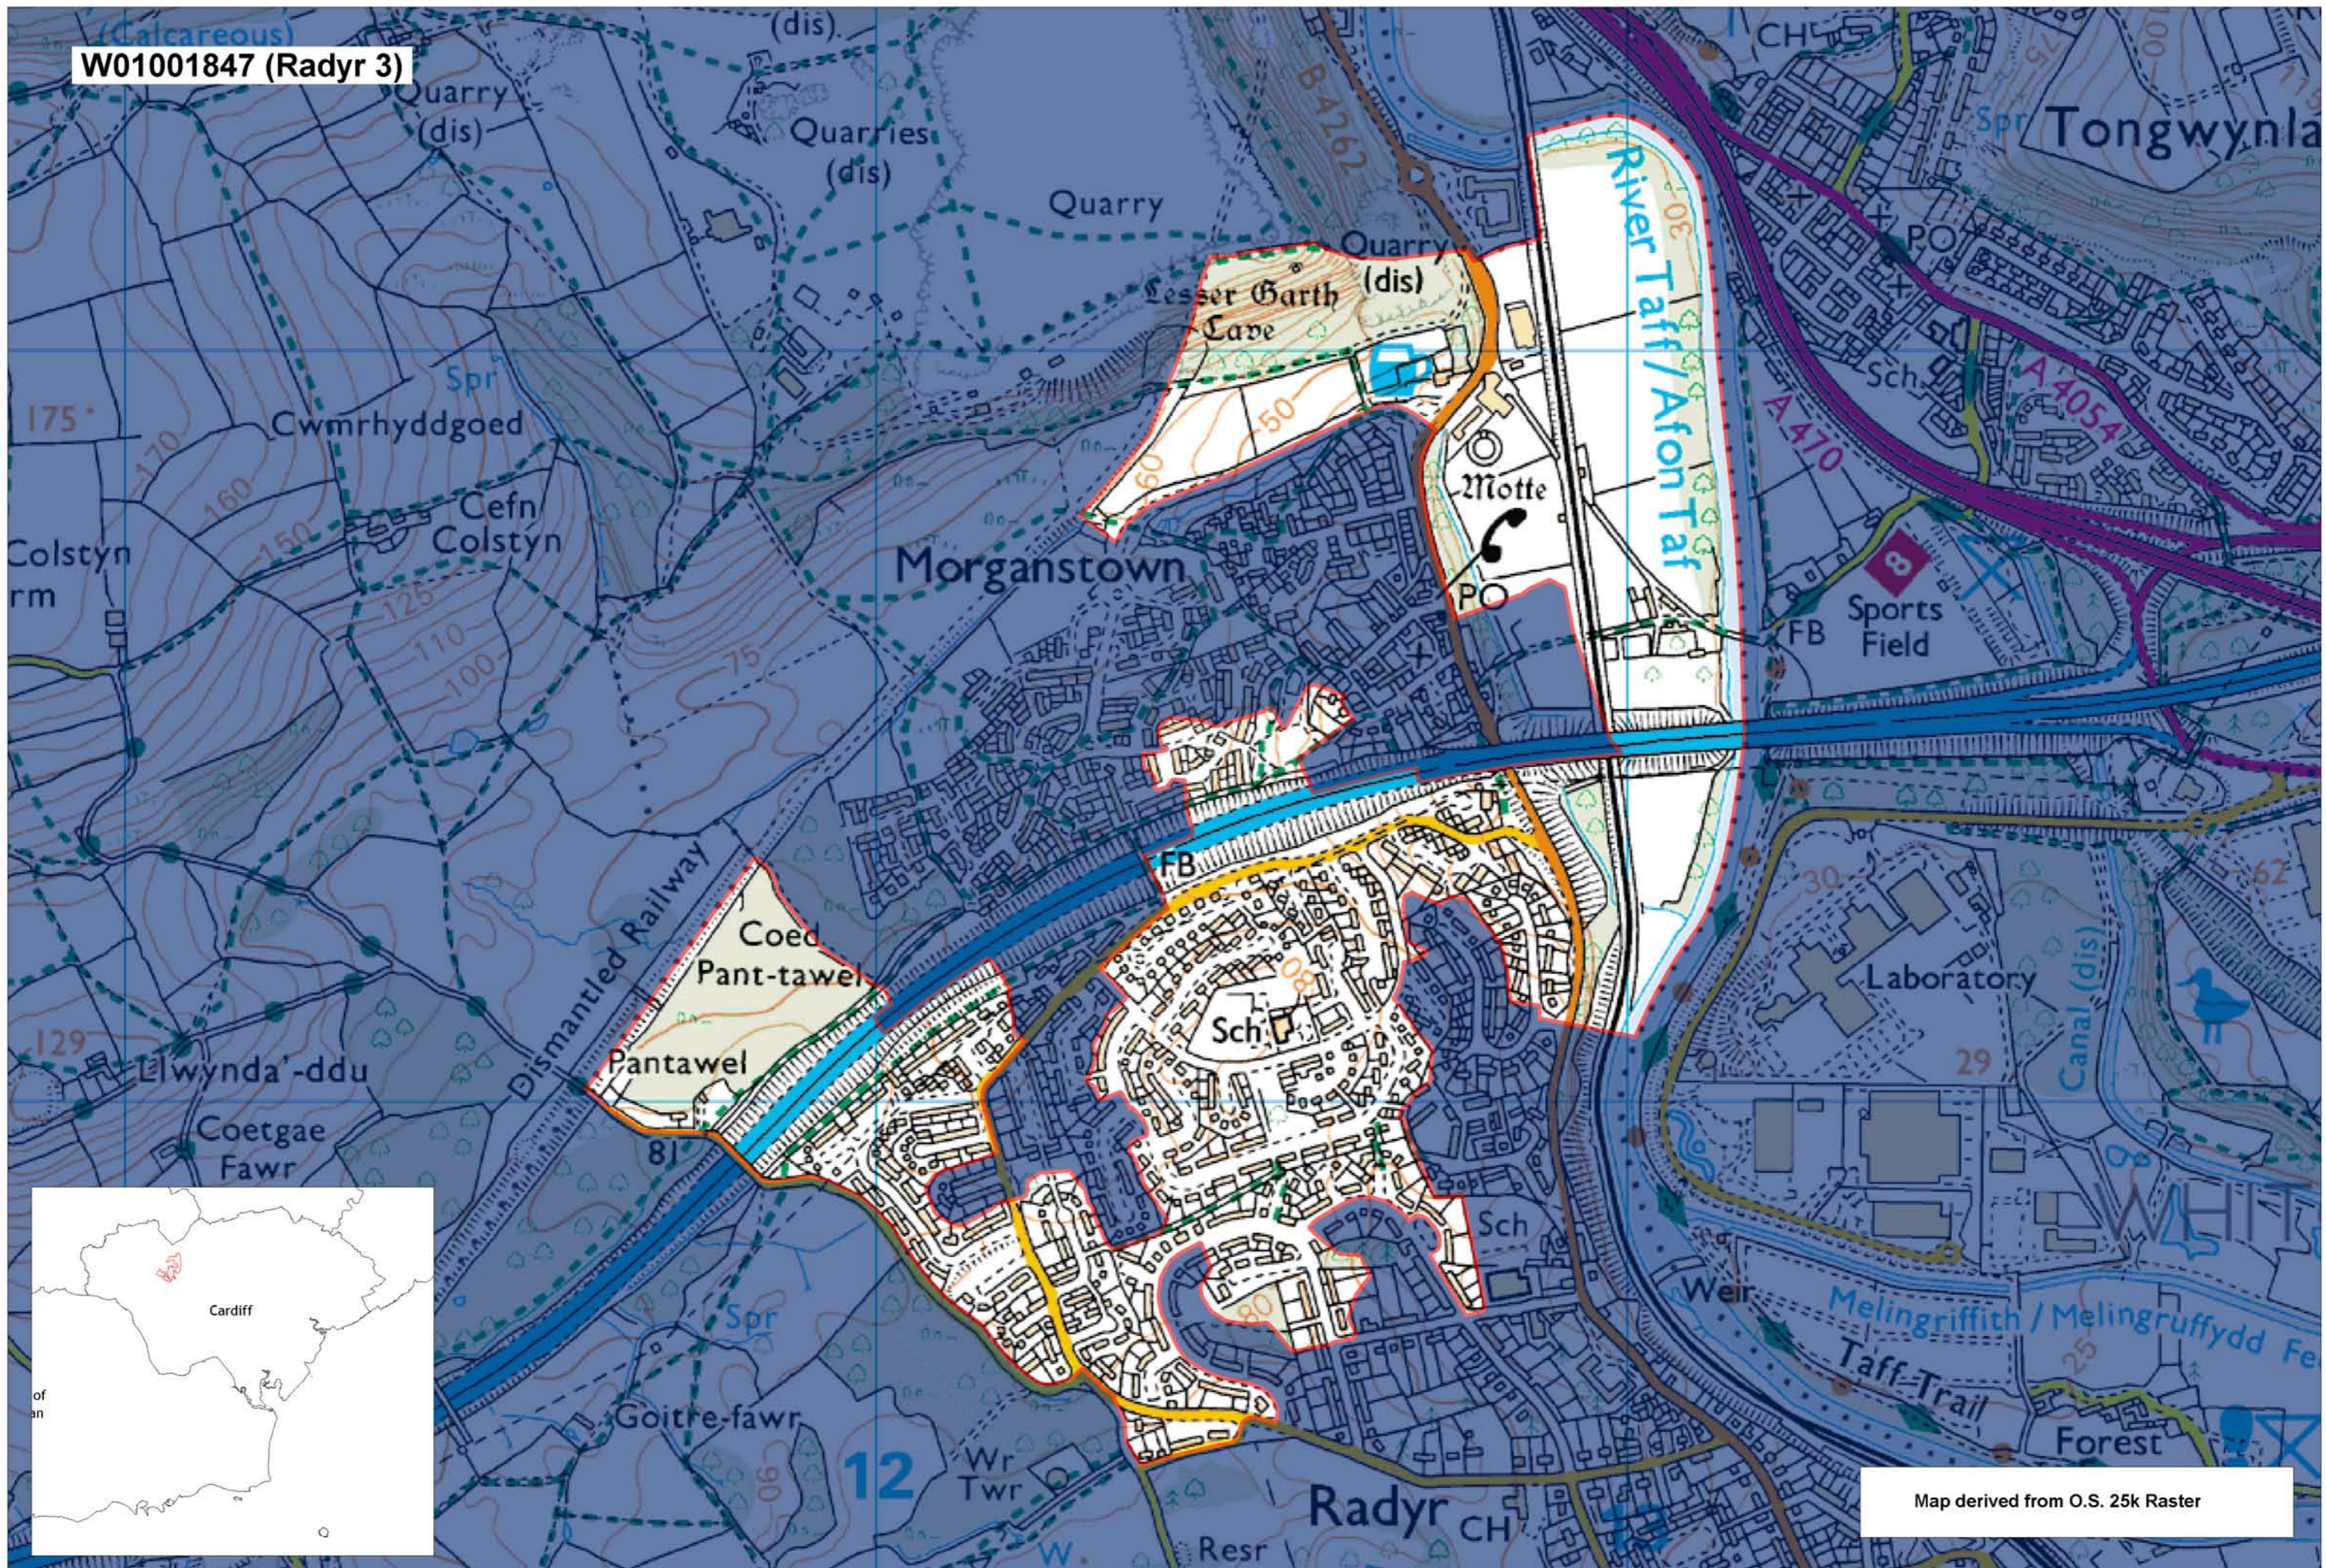

W01001847 (Radyr 3)

Map derived from O.S. 25k Raster

This map is based upon the Ordnance Survey material with the permission of Ordnance Survey on behalf of The Controller of Her Majesty's Stationery Office. © Crown copyright 2008. Unauthorised reproduction infringes Crown copyright and may lead to prosecution or civil proceedings. Welsh Assembly Government. Licence Number: 100017916. Mae'r map hwn yn seiliedig ar ddeunydd yr Arolwg Ordnans gyda chaniatâd Arolwg Ordnans ar ran Rheolwr Lyfrau El Mawrhydi. © Hawffraint y Goron 2008. Mae atgynhyrchu heb ganiatâd yn torri hawffraint y Goron a gall hyn arwain at erlyniad neu achos sifil. Llywodraeth Cynulliad Cymru. Rhif trwydded 100017916.

Produced by Cartographics, Statistical Directorate, Welsh Assembly Government. Cynhyrchwyd gan Cartograffeg, Y Gytarwyddiaeth Ystadegol, Llywodraeth Cynulliad Cymru.