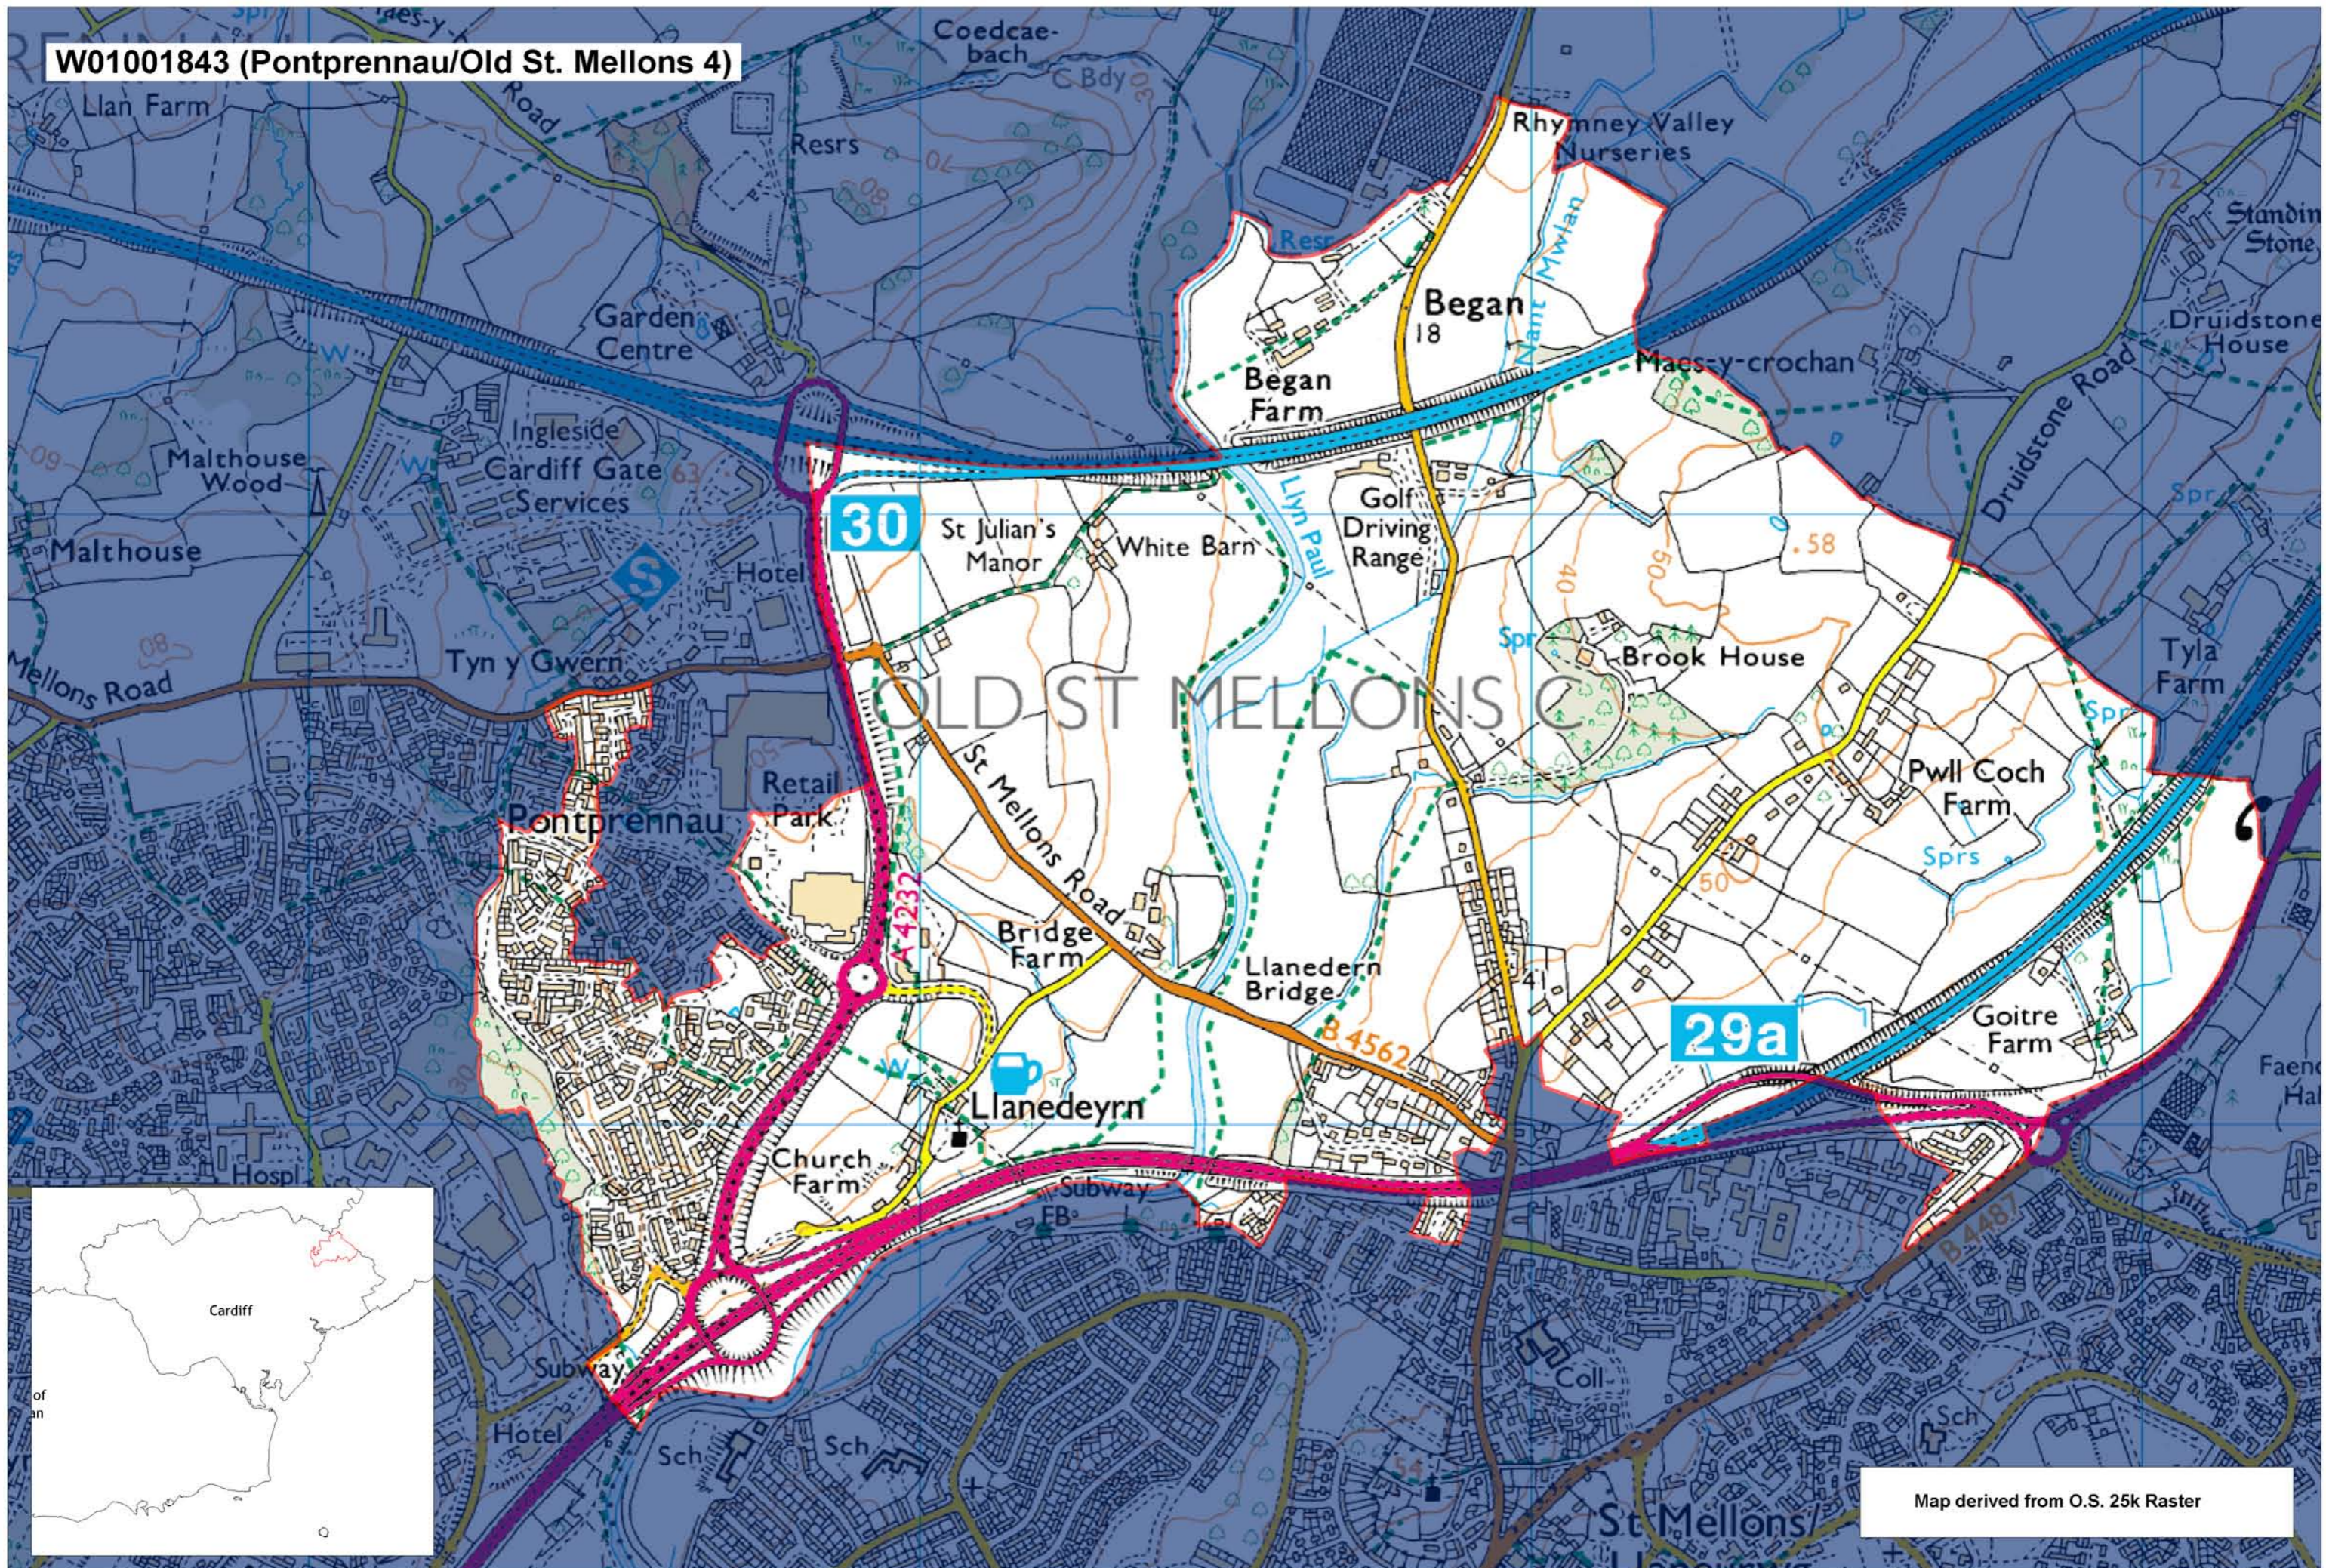

W01001843 (Pontprennau/Old St. Mellons 4)

Map derived from O.S. 25k Raster