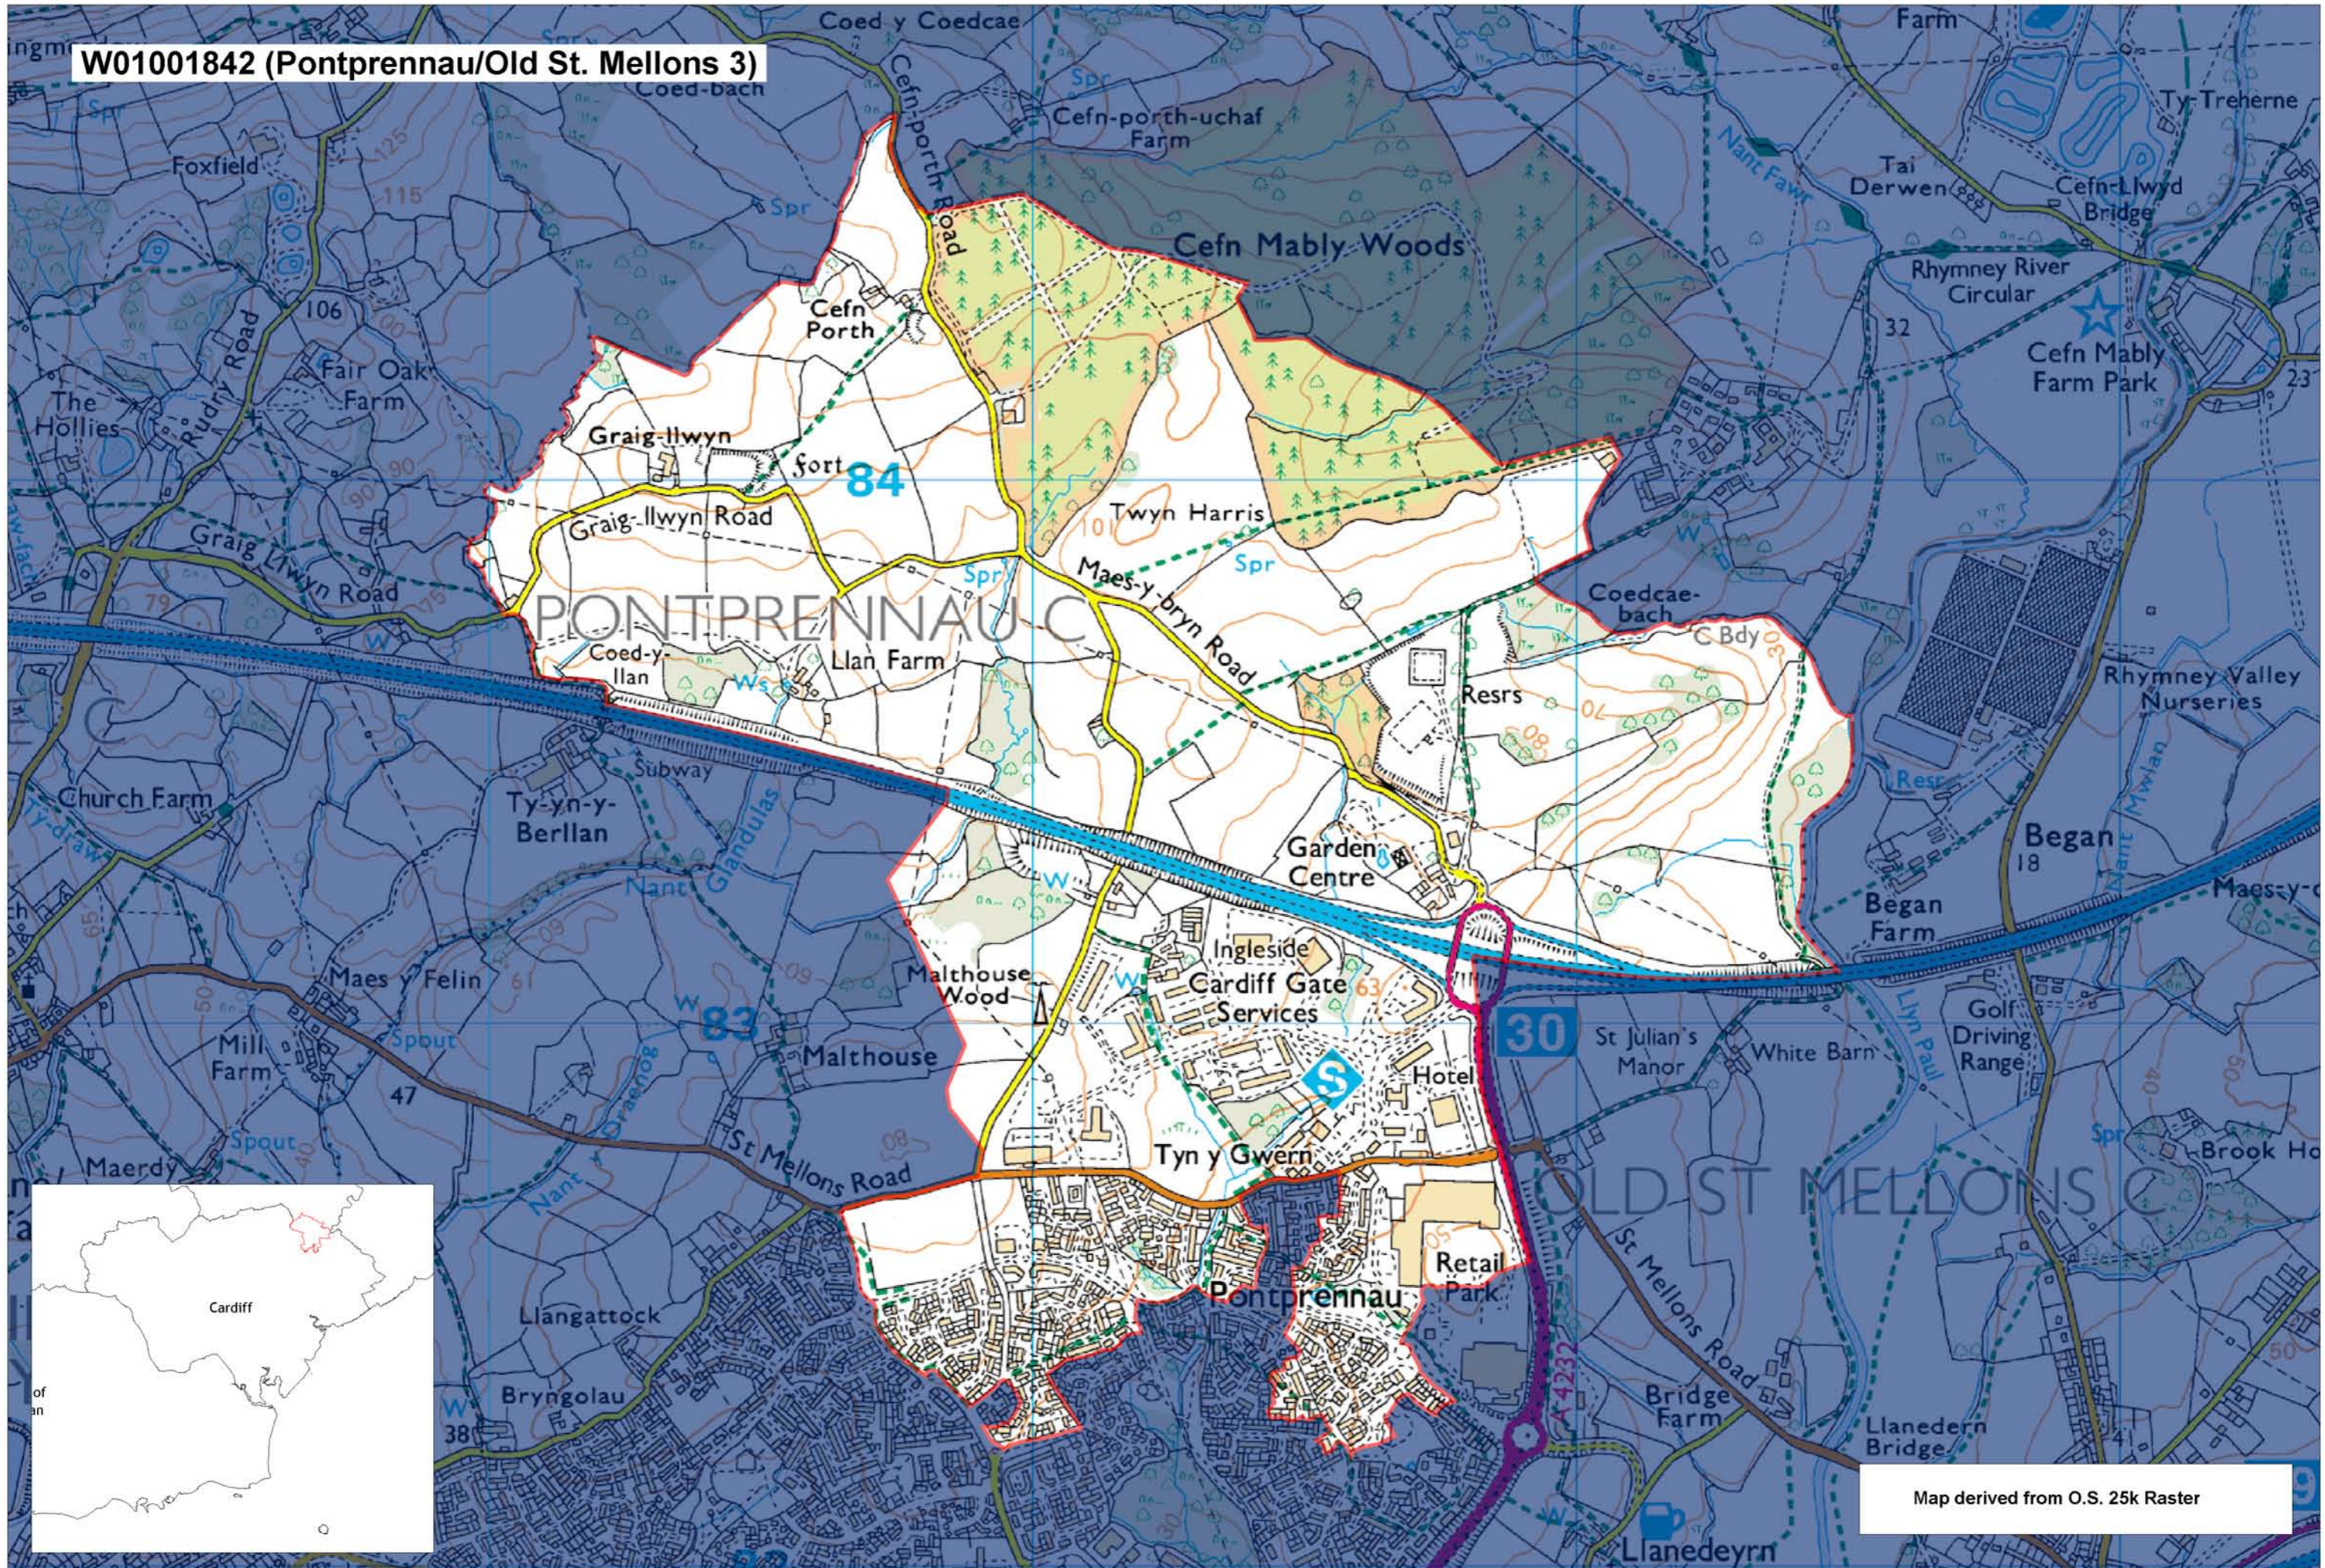

W01001842 (Pontprennau/Old St. Mellons 3)

Map derived from O.S. 25k Raster