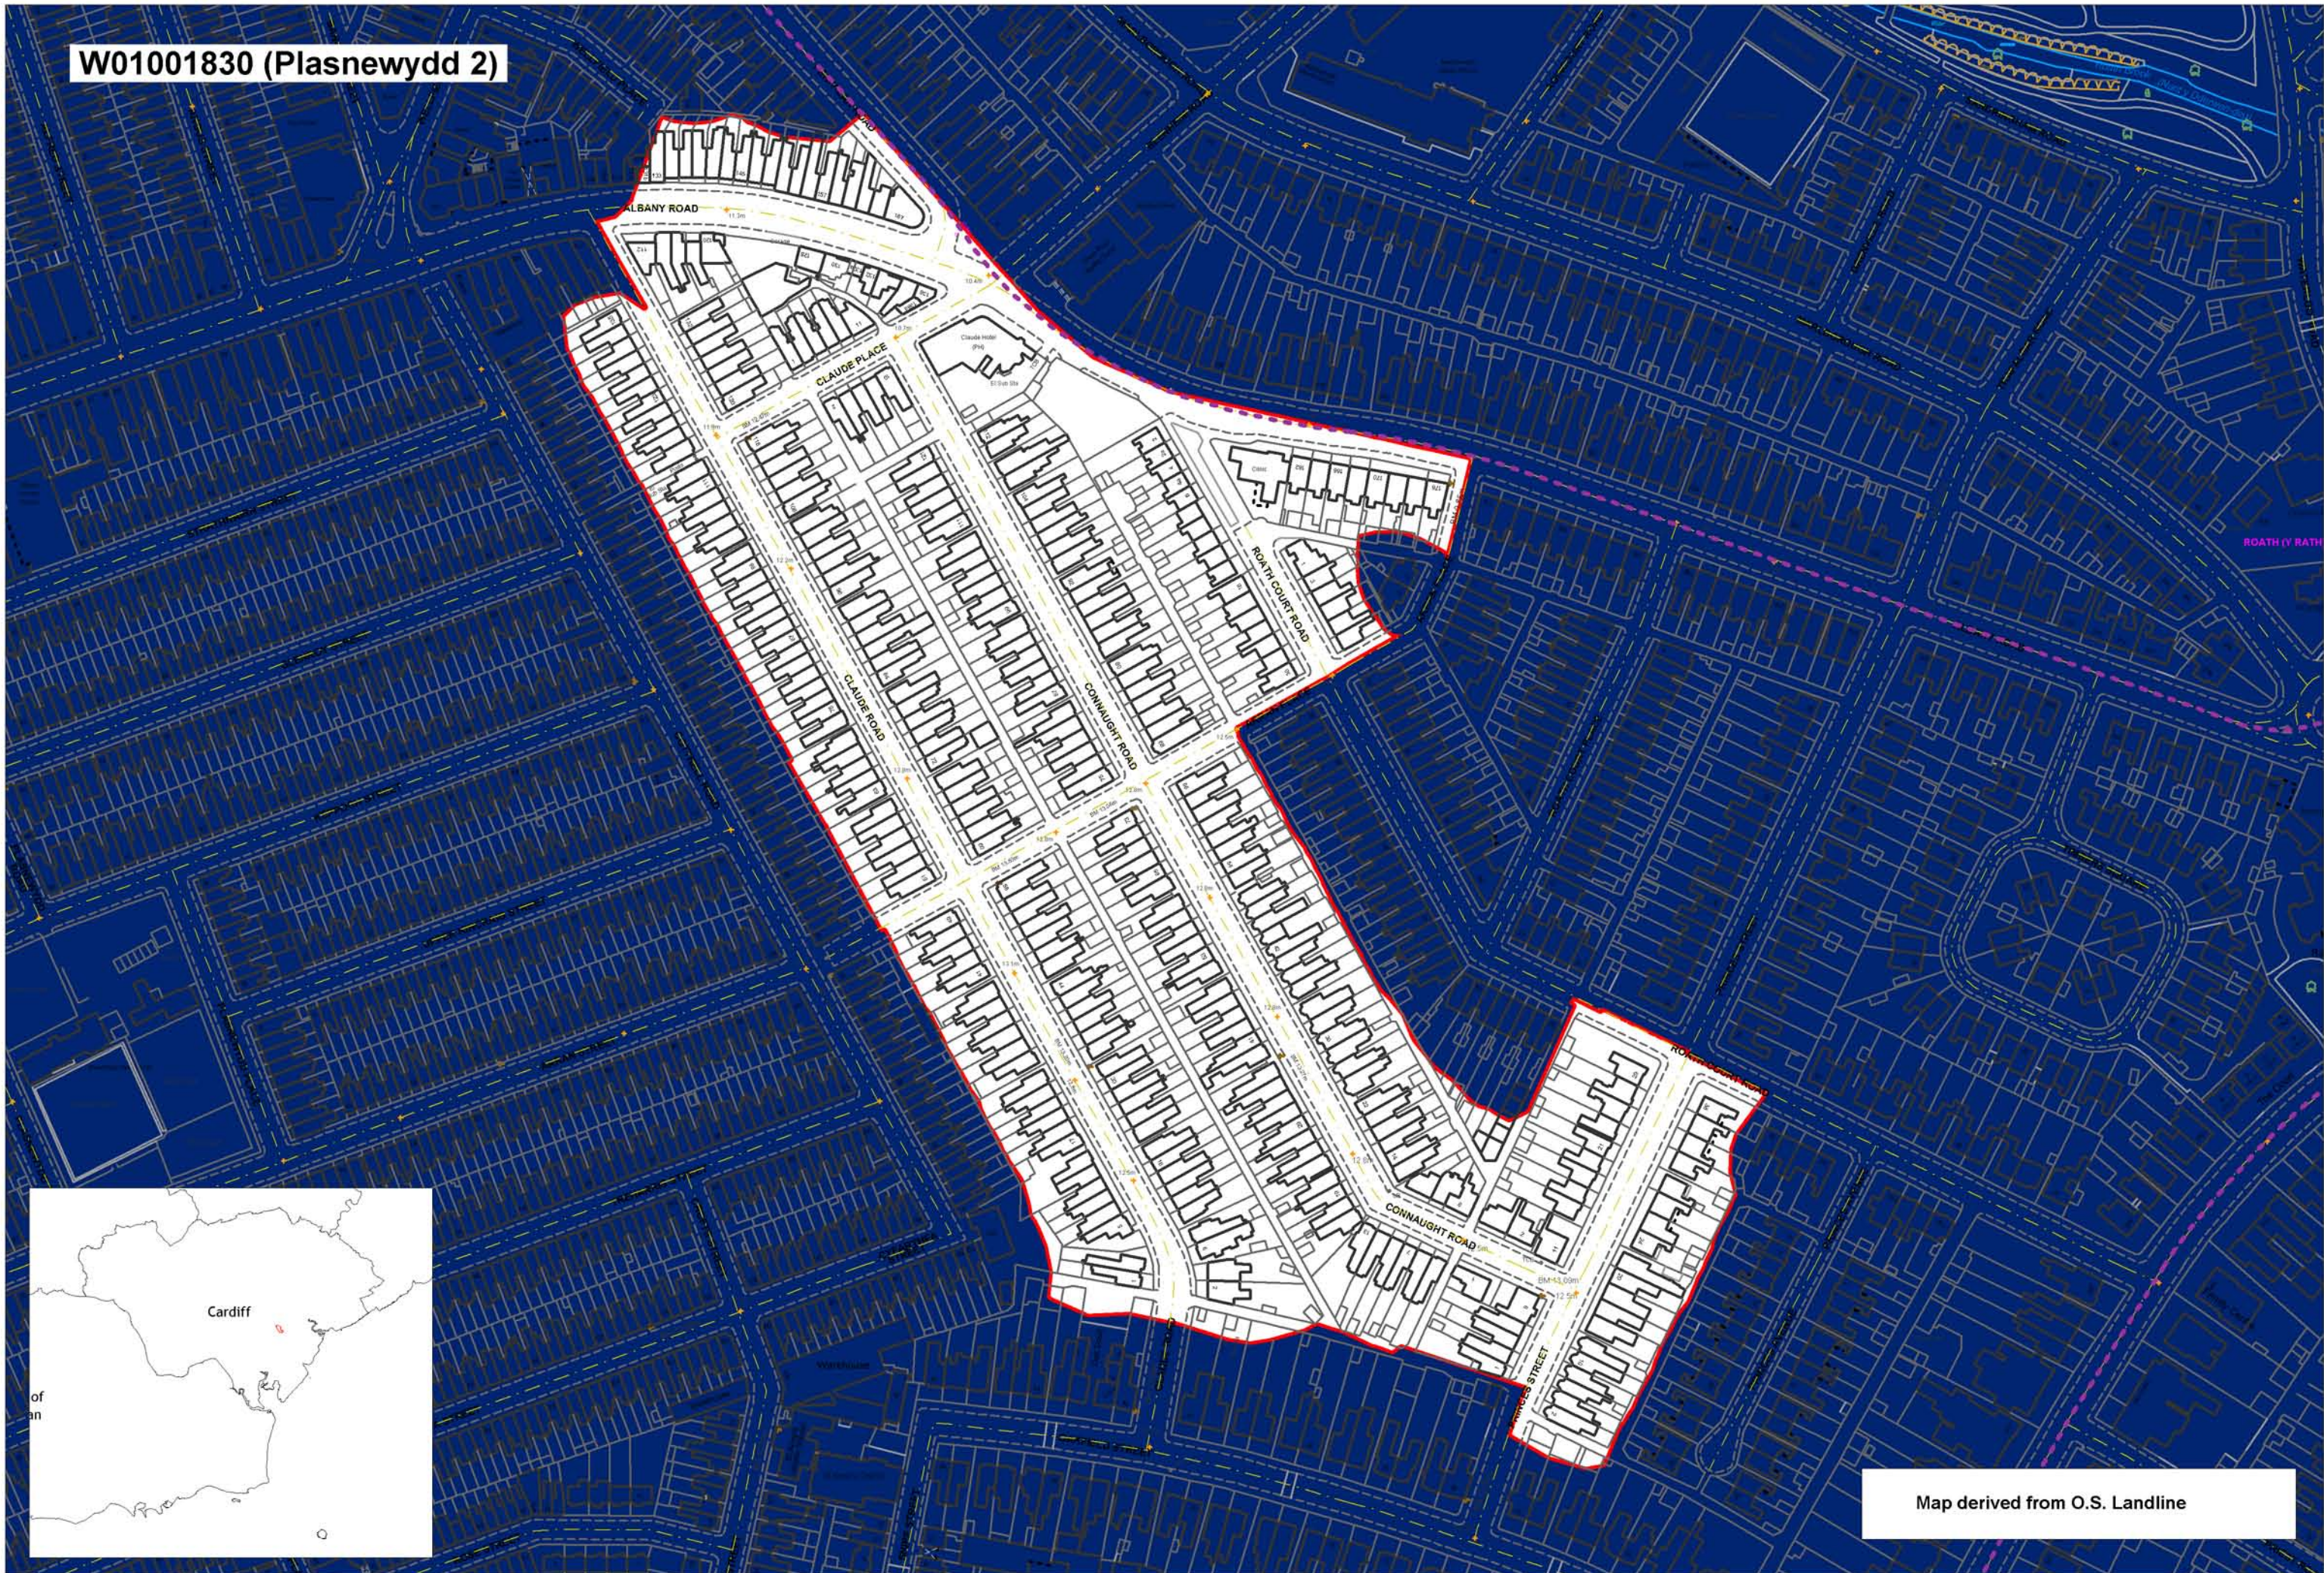

W01001830 (Plasnewydd 2)

Map derived from O.S. Landline