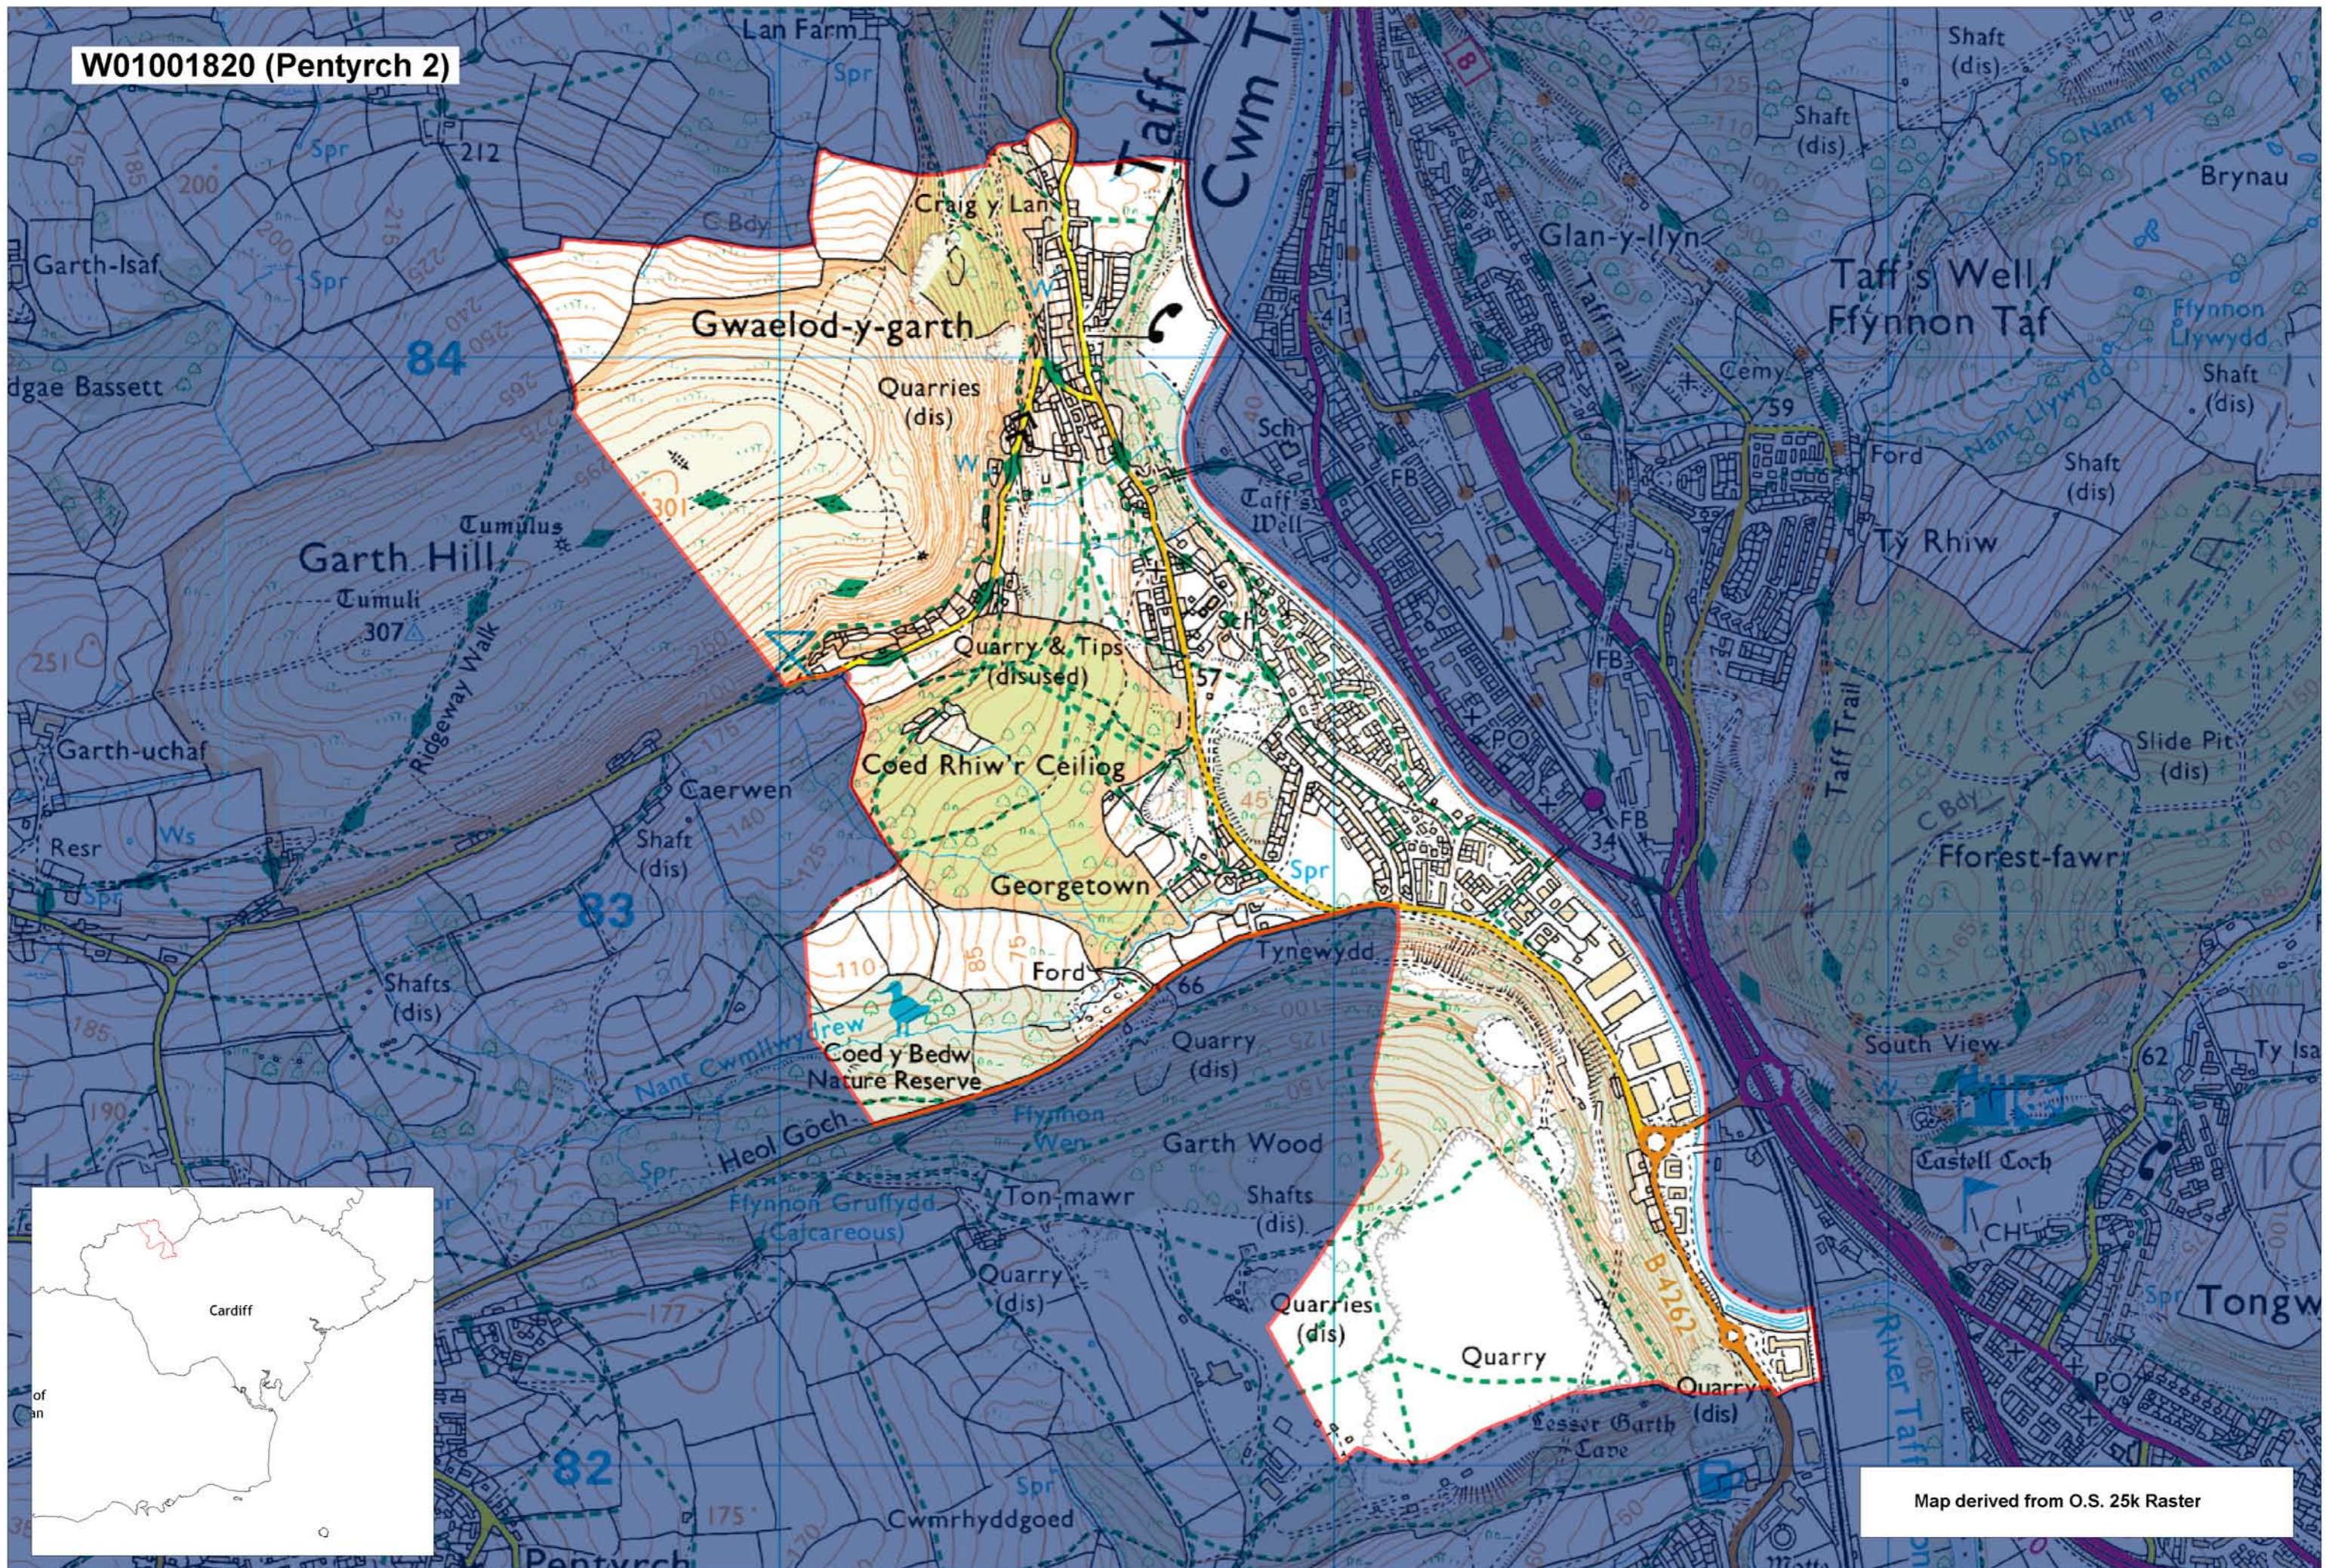

W01001820 (Pentyrch 2)

Map derived from O.S. 25k Raster

Produced by Cartographics, Statistical Directorate, Welsh Assembly Government. Cynhyrchwyd gan Cartograffeg, Y Gyfarwyddiaeth Ystadegol, Llywodraeth Cynulliad Cymru.