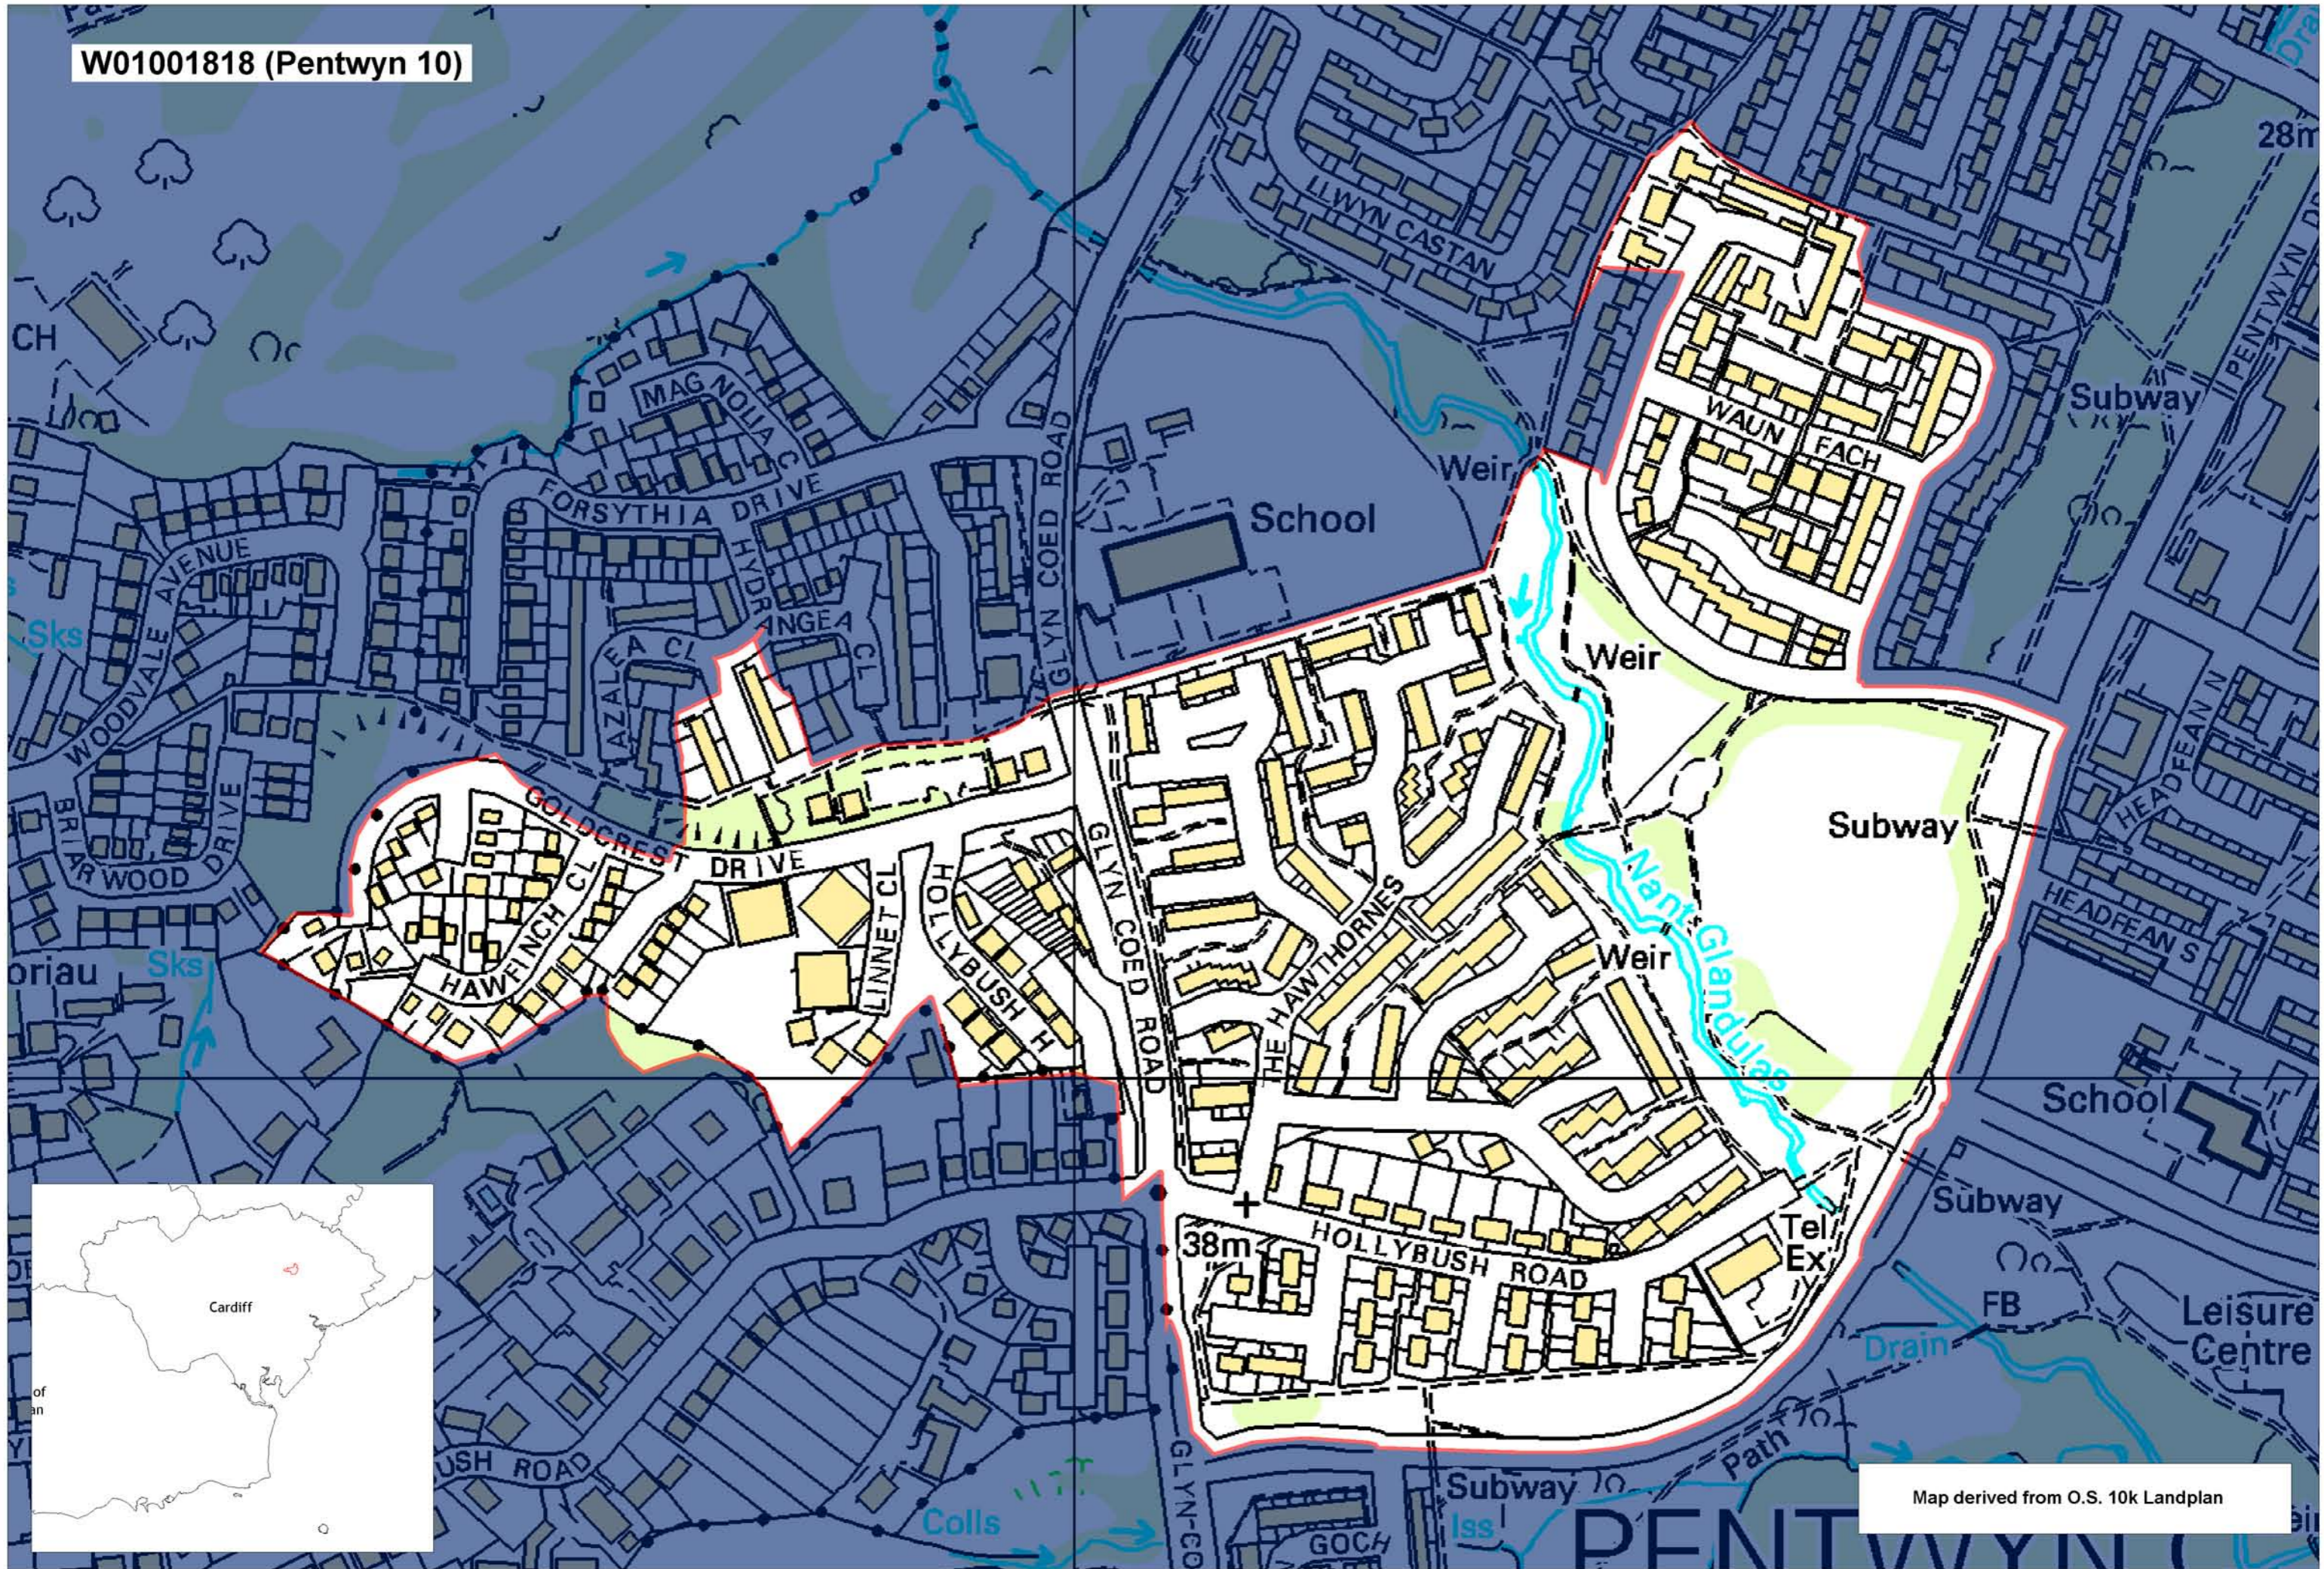

W01001818 (Pentwyn 10)

Map derived from O.S. 10k Landplan

Produced by Cartographics, Statistical Directorate, Welsh Assembly Government. Cynhyrchwyd gan Cartograffeg, Y Gyfarwyddiaeth Ystadegol, Llywodraeth Cynulliad Cymru.