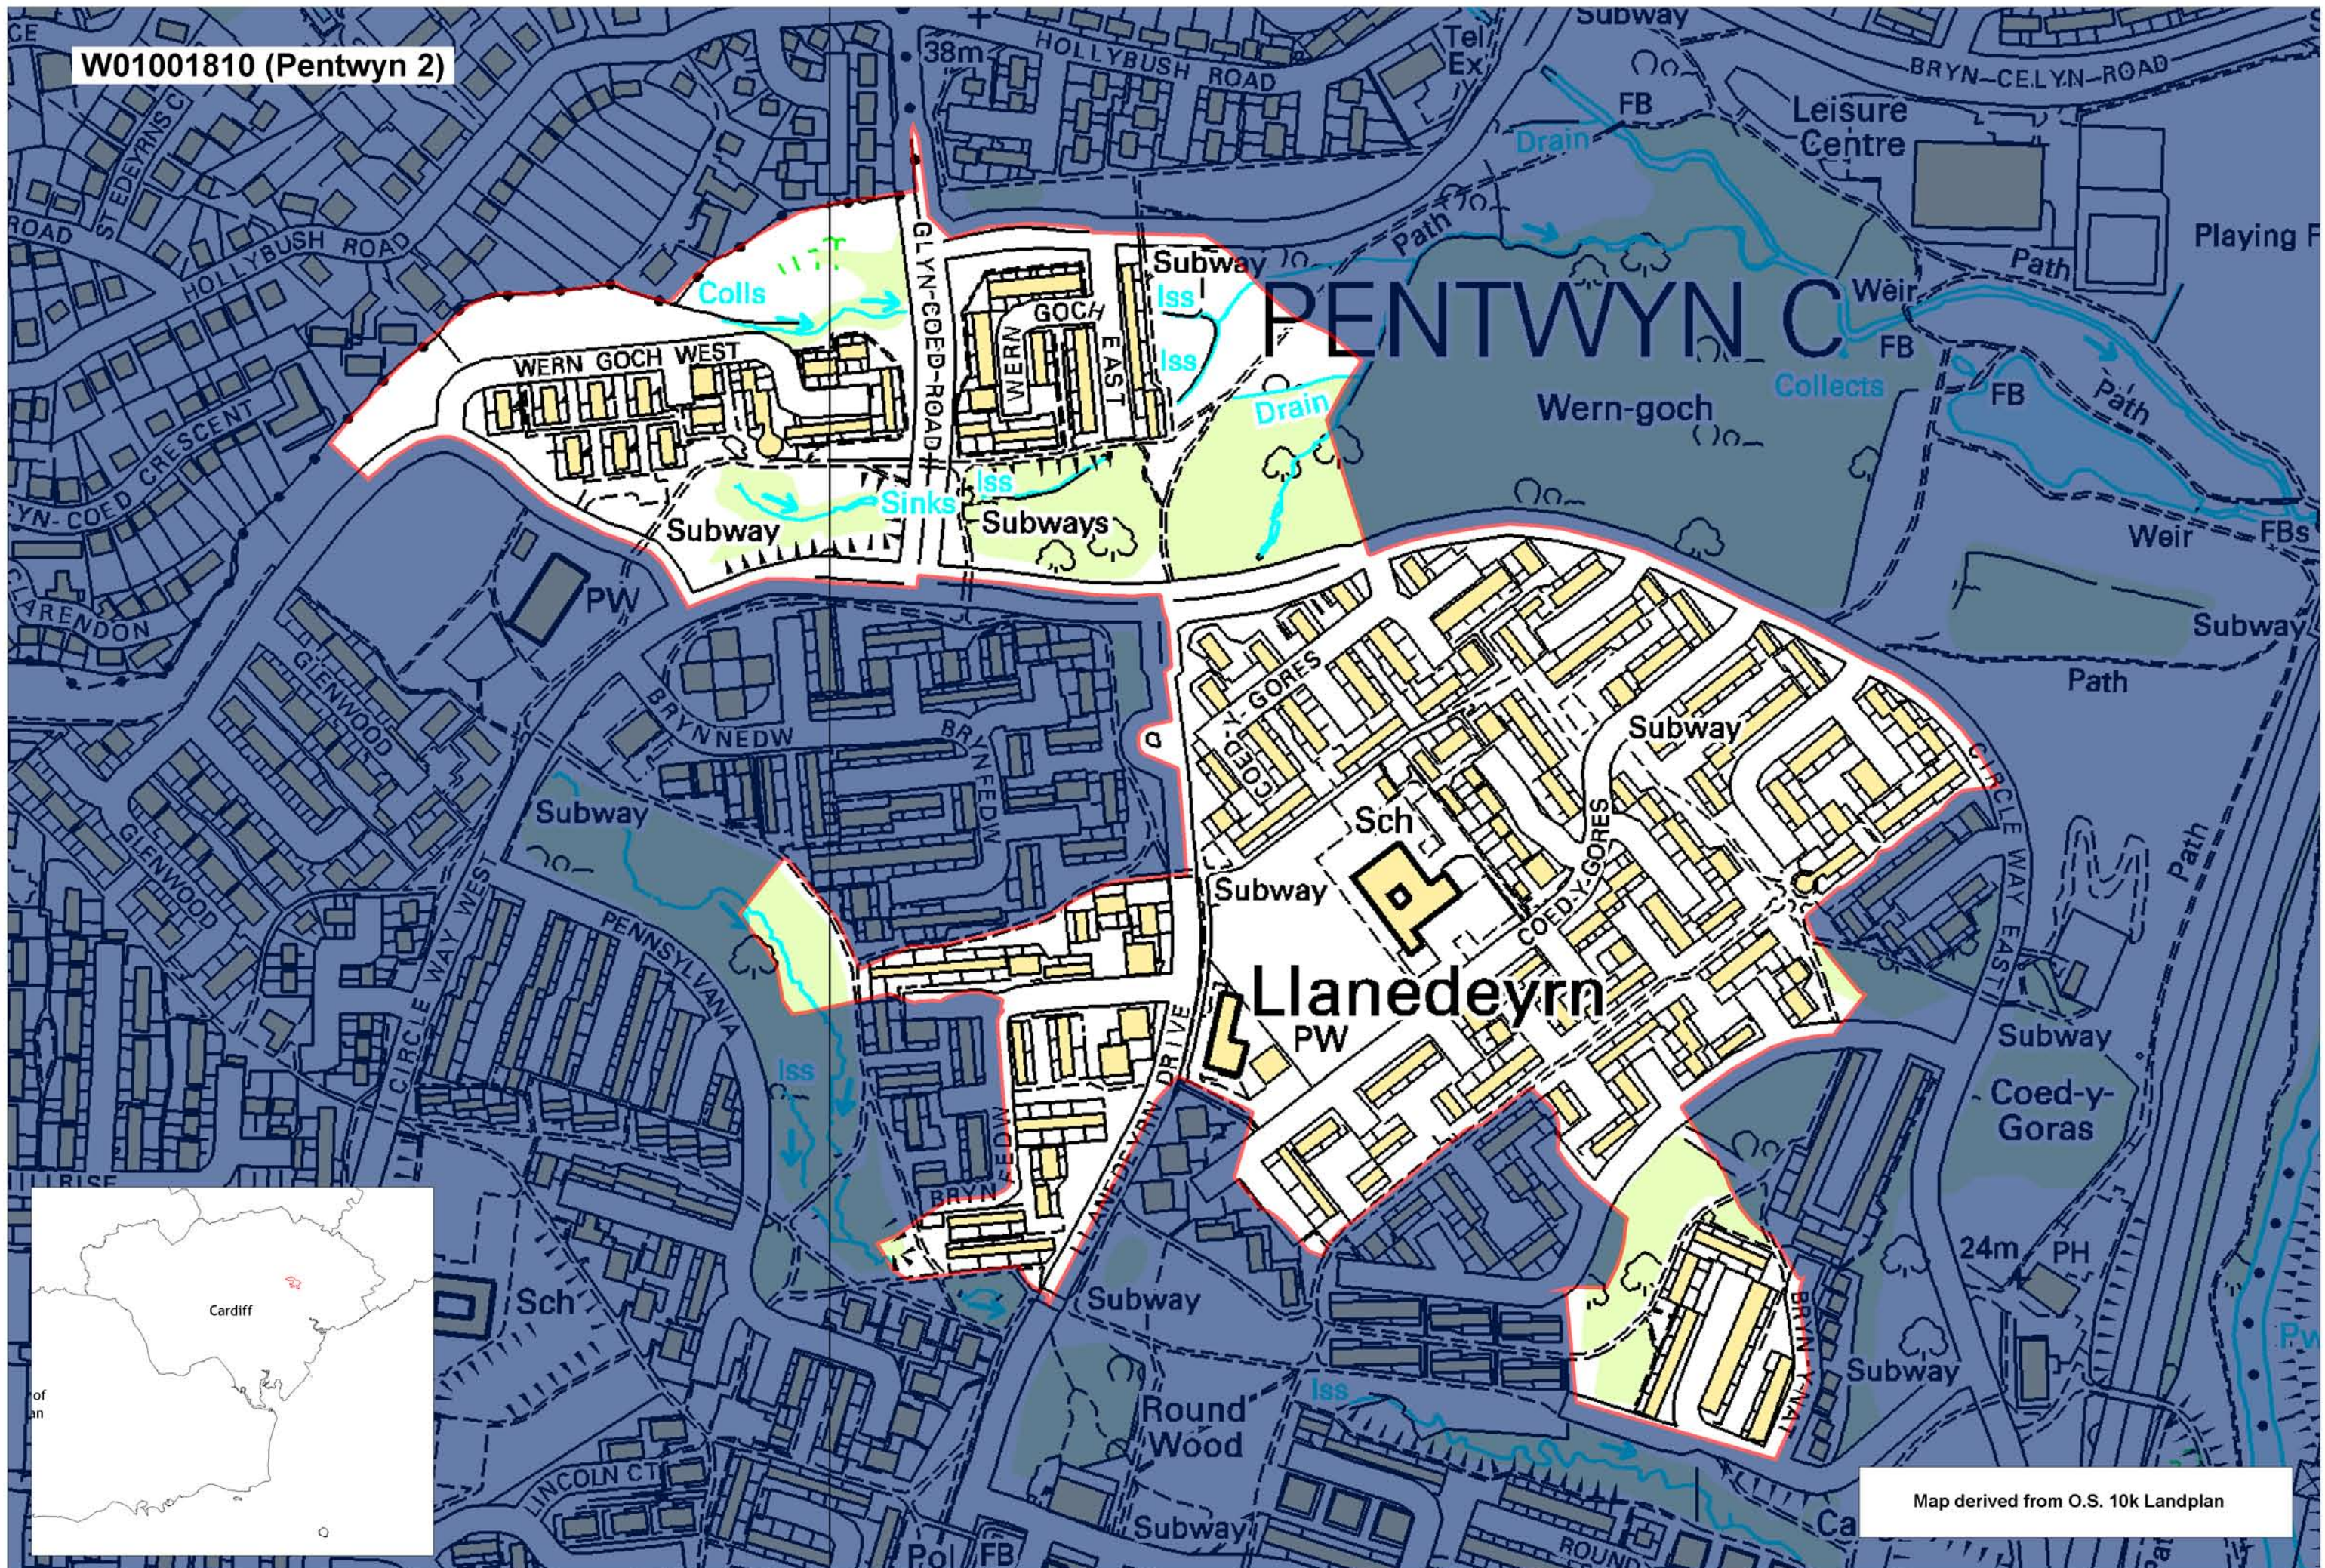

W01001810 (Pentwyn 2)

Map derived from O.S. 10k Landplan

This map is based upon the Ordnance Survey material with the permission of Ordnance Survey on behalf of The Controller of Her Majesty's Stationery Office. © Crown copyright 2008. Unauthorised reproduction infringes Crown copyright and may lead to prosecution or civil proceedings. Welsh Assembly Government. Licence Number: 100017916. Mae'r map hwn yn seiliedig ar ddeunydd yr Arolwg Ordnans gyda chaniatâd Arolwg Ordnans ar ran Rheolwr Lyfrau Ei Mawrhydi. © Hawffraint y Goron 2008. Mae atgynhyrchu heb ganiatâd yn torri hawffraint y Goron a gall hyn arwain at erlyniad neu achos sifil. Llywodraeth Cynulliad Cymru. Rhif trwydded 100017916.

Produced by Cartographics, Statistical Directorate, Welsh Assembly Government. Cynhyrchwyd gan Cartograffeg, Y Gyfarwyddiaeth Ystadegol, Llywodraeth Cynulliad Cymru.