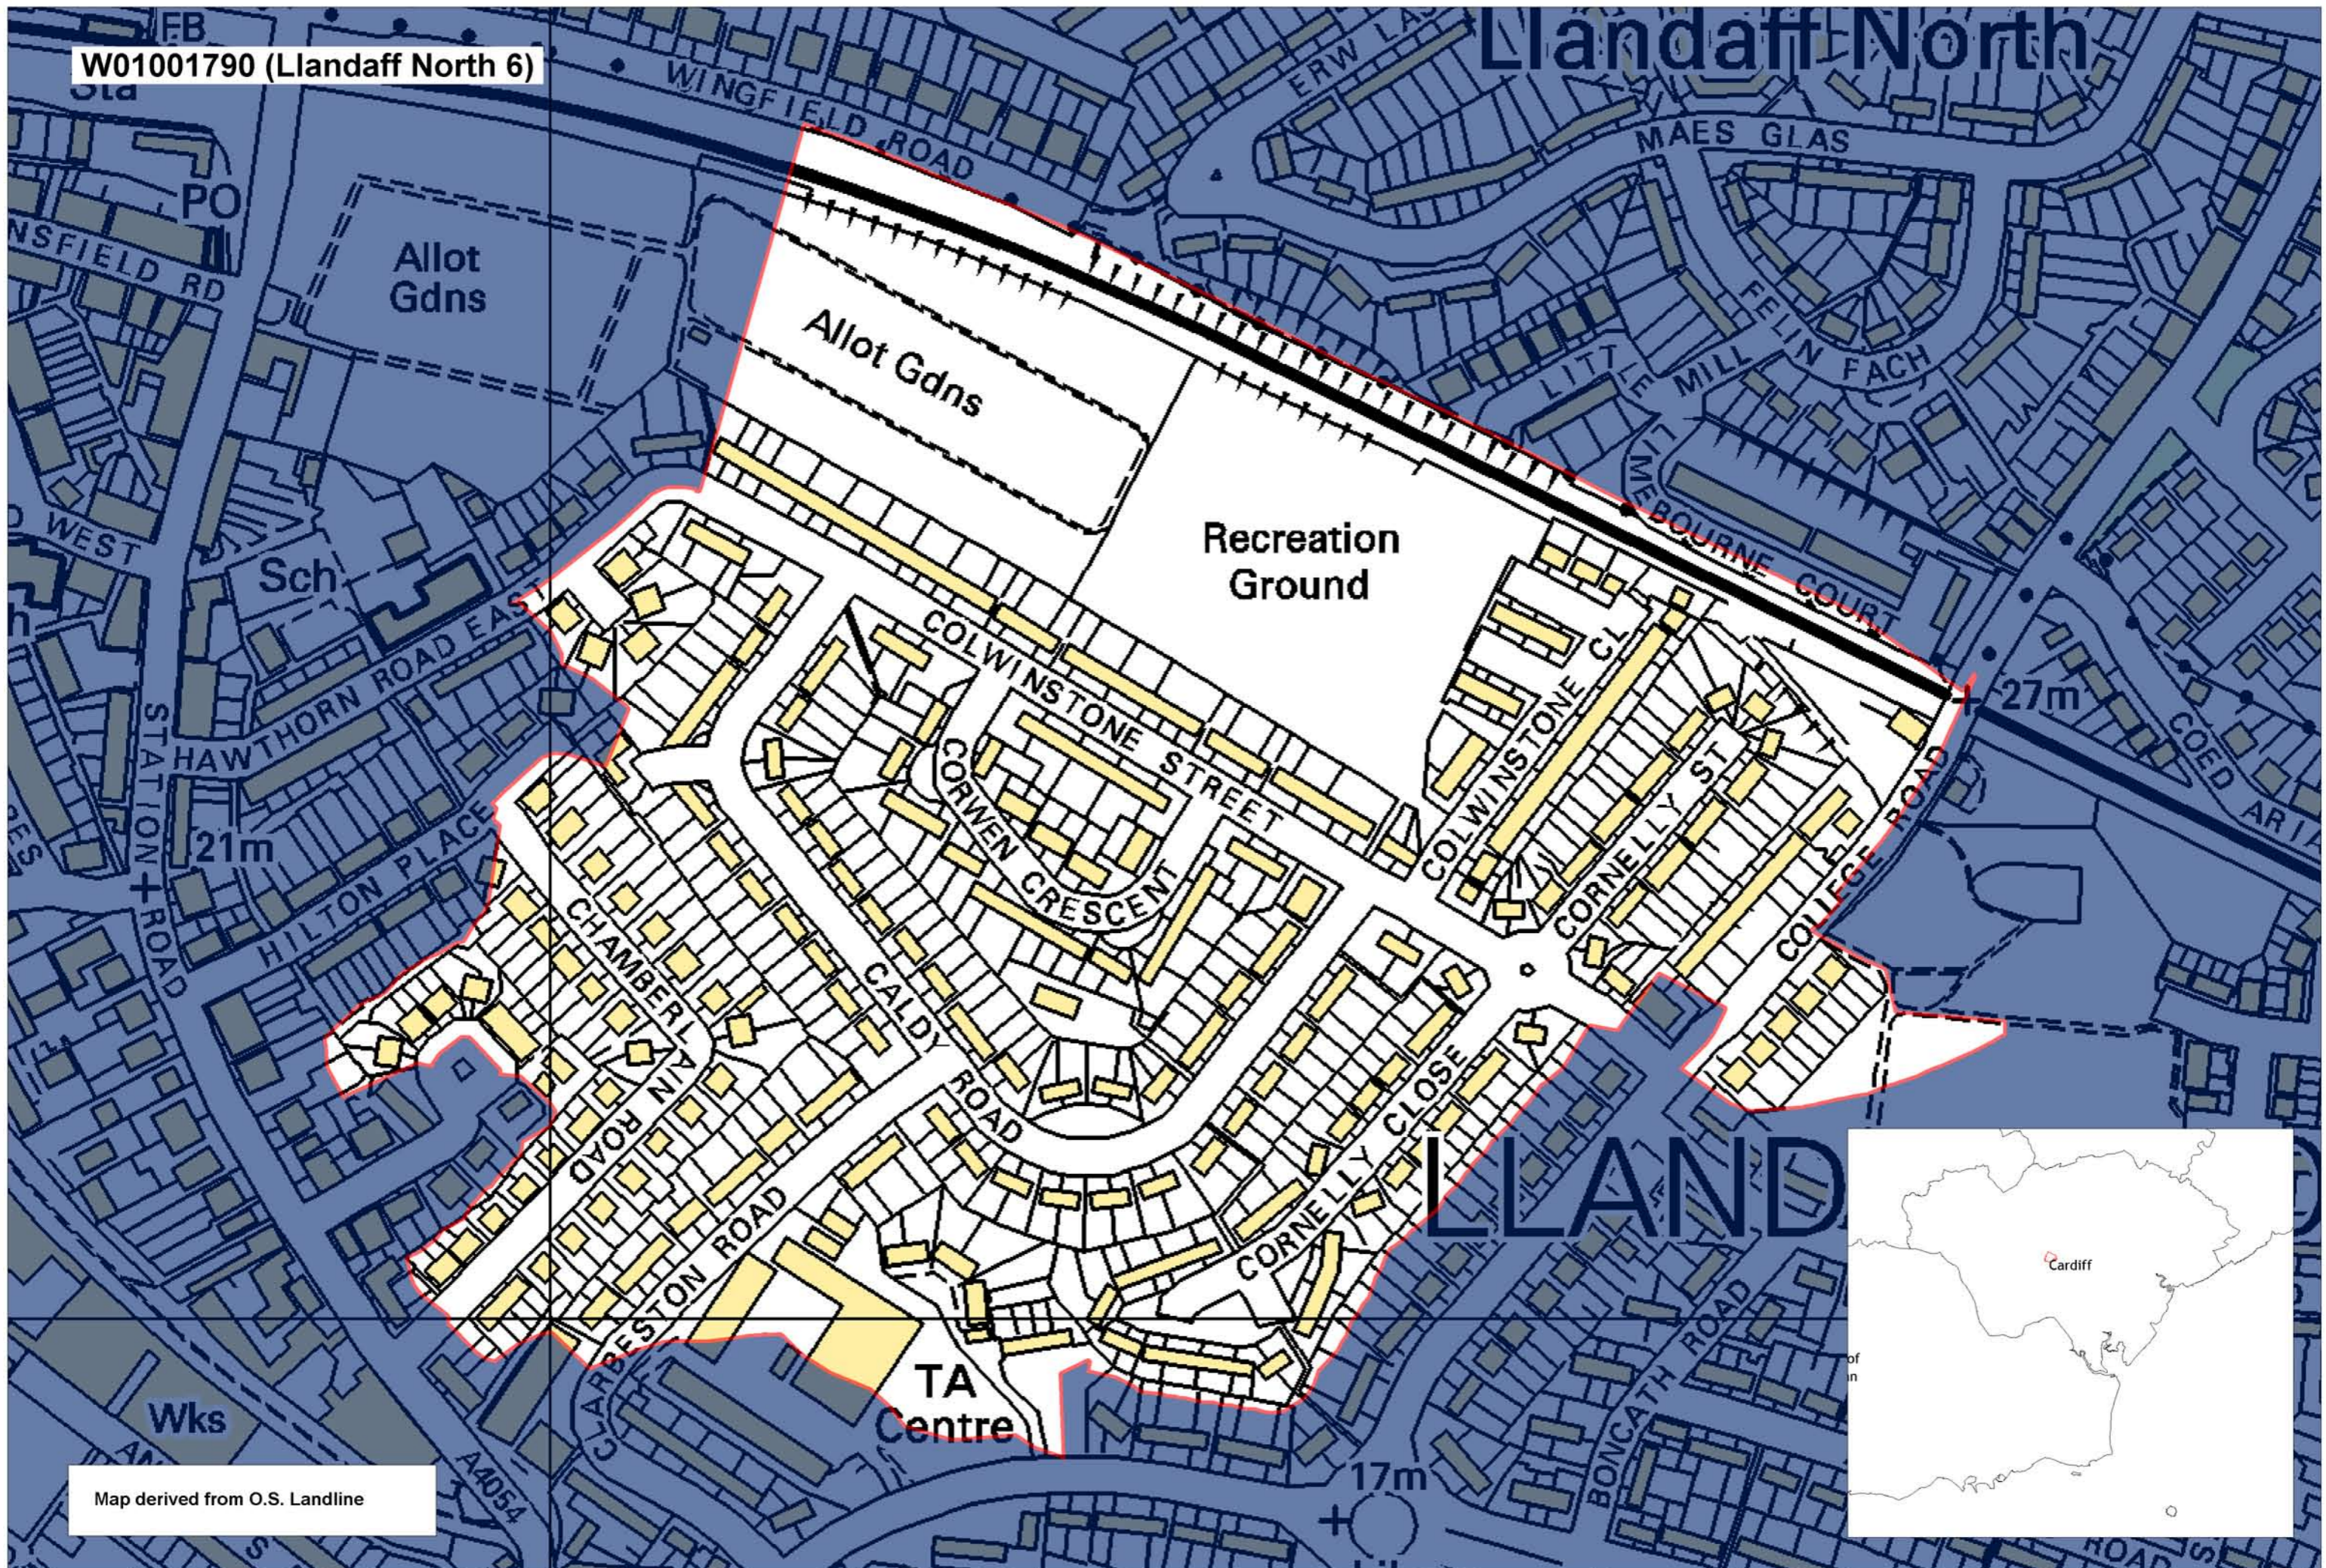

W01001790 (Llandaff North 6)

Llandaff North

Map derived from O.S. Landline

This map is based upon the Ordnance Survey material with the permission of Ordnance Survey on behalf of The Controller of Her Majesty's Stationery Office. © Crown copyright 2008. Unauthorised reproduction infringes Crown copyright and may lead to prosecution or civil proceedings. Welsh Assembly Government. Licence Number: 100017916. Mae'r map hwn yn seiliedig ar ddeunydd yr Arolwg Ordnans gyda chaniatâd Arolwg Ordnans ar ran Rheolwr Llyfrau Ei Mawrhydi. © Hawffraint y Goron 2008. Mae atgynhyrchu heb ganiatâd yn torri hawffraint y Goron a gall hyn arwain at erlyniad neu achos sifil. Llywodraeth Cynulliad Cymru. Rhif trwydded 100017916.