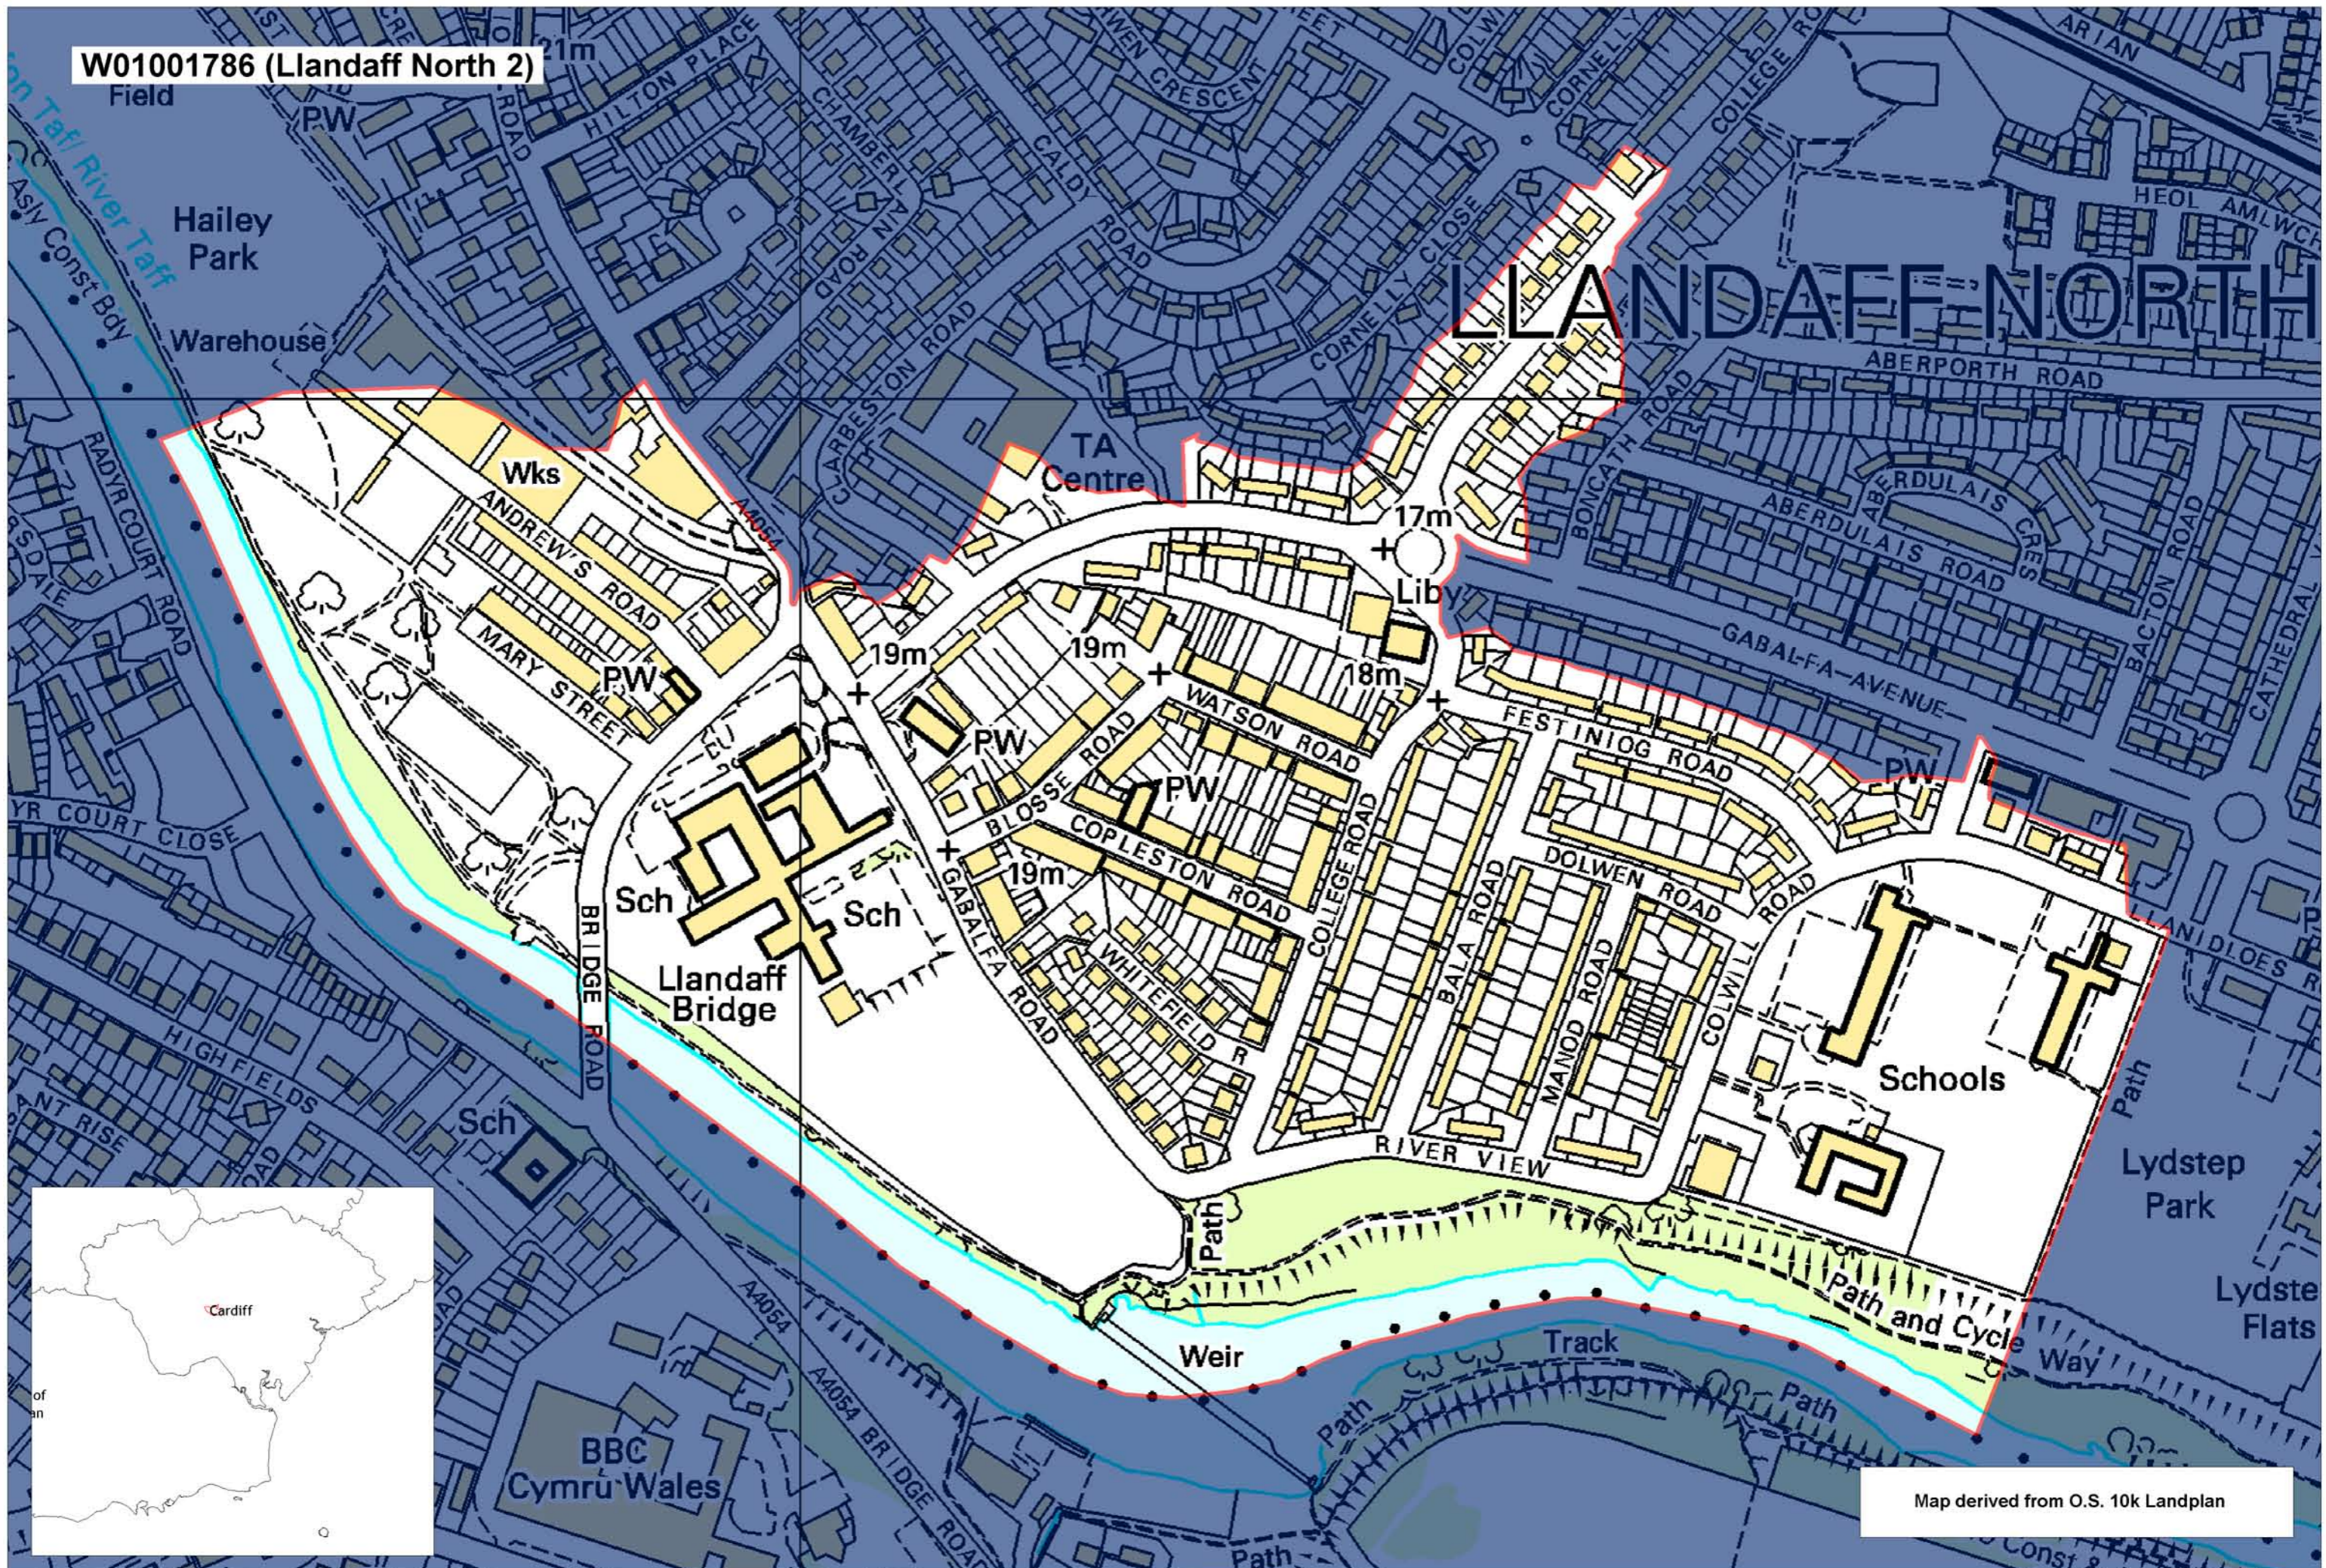

W01001786 (Llandaff North 2)

Map derived from O.S. 10k Landplan

This map is based upon the Ordnance Survey material with the permission of Ordnance Survey on behalf of The Controller of Her Majesty's Stationery Office. © Crown copyright 2008. Unauthorised reproduction infringes Crown copyright and may lead to prosecution or civil proceedings. Welsh Assembly Government. Licence Number: 100017916. Mae'r map hwn yn seiliedig ar ddeunydd yr Arolwg Ordnans gyda chaniatâd Arolwg Ordnans ar ran Rheolwr Lyfrau Ei Mawrhydi. © Hawffraint y Goron 2008. Mae atgynhyrchu heb ganiatâd yn torri hawffraint y Goron a gall hyn arwain at erlyniad neu achos sifil. Llywodraeth Cynulliad Cymru. Rhif trwydded 100017916.

Produced by Cartographics, Statistical Directorate, Welsh Assembly Government. Cynhyrchwyd gan Cartograffeg, Y Gyfarwyddiaeth Ystadegol, Llywodraeth Cynulliad Cymru.