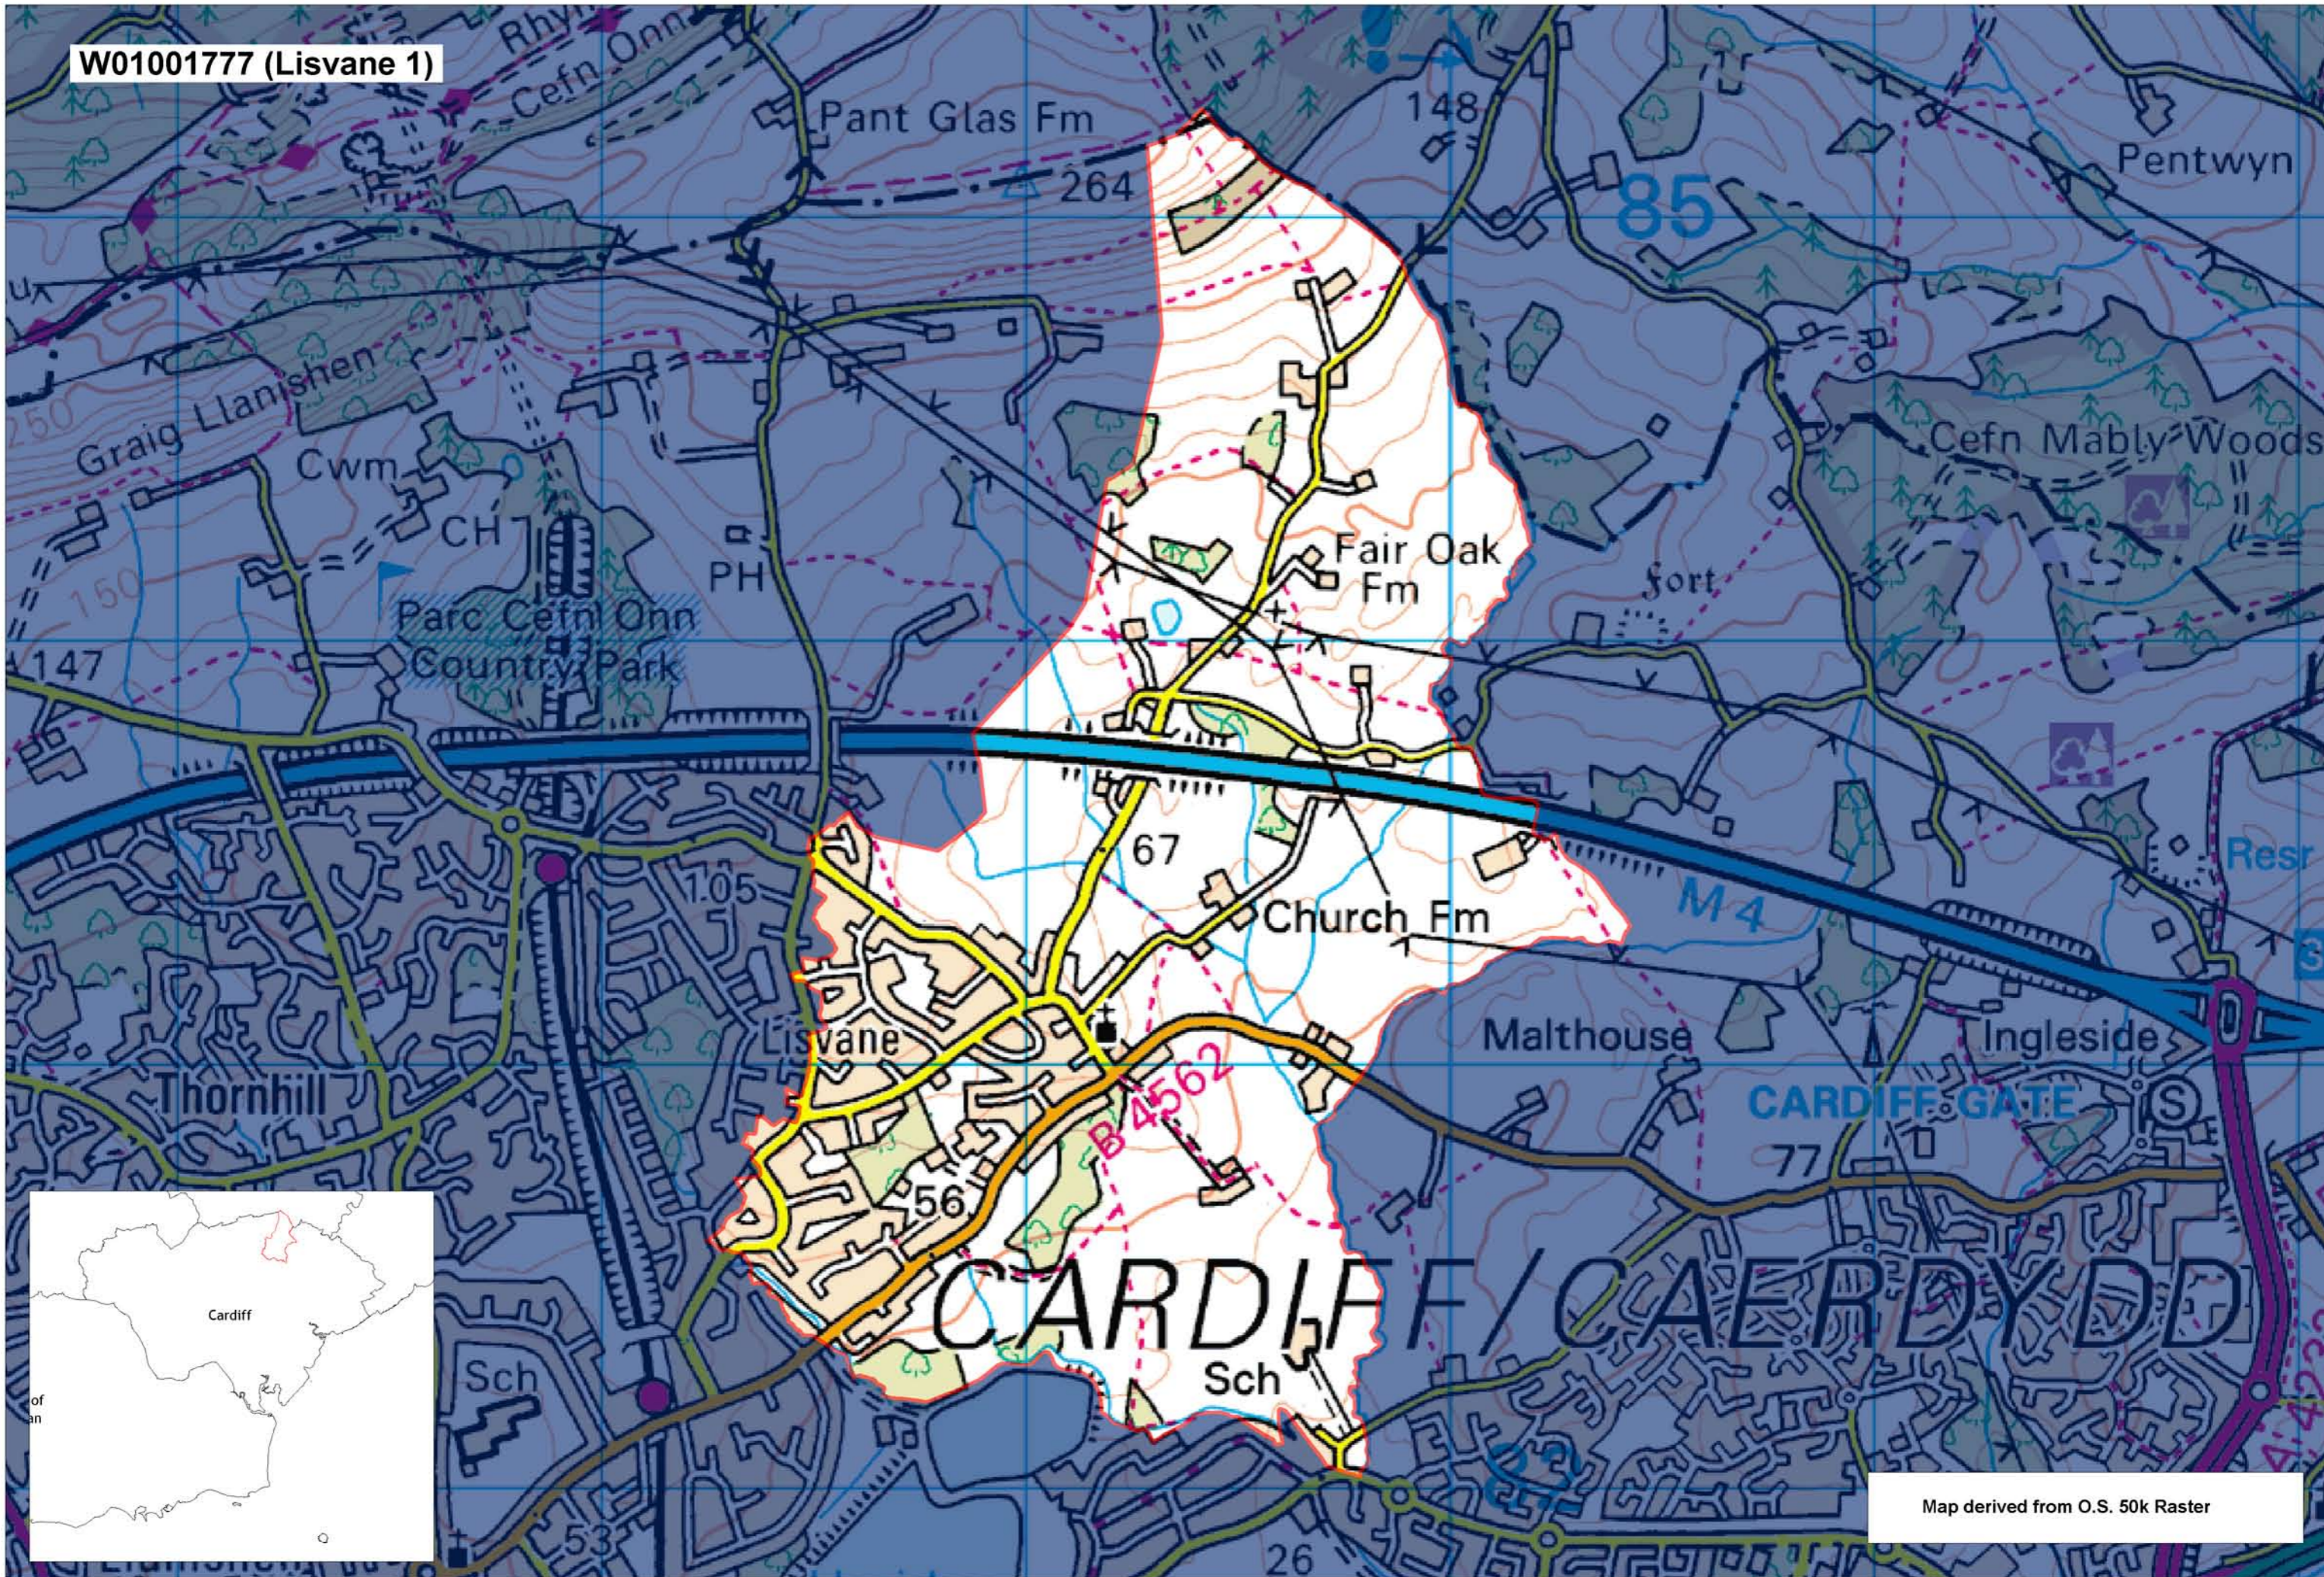

W01001777 (Lisvane 1)

Map derived from O.S. 50k Raster