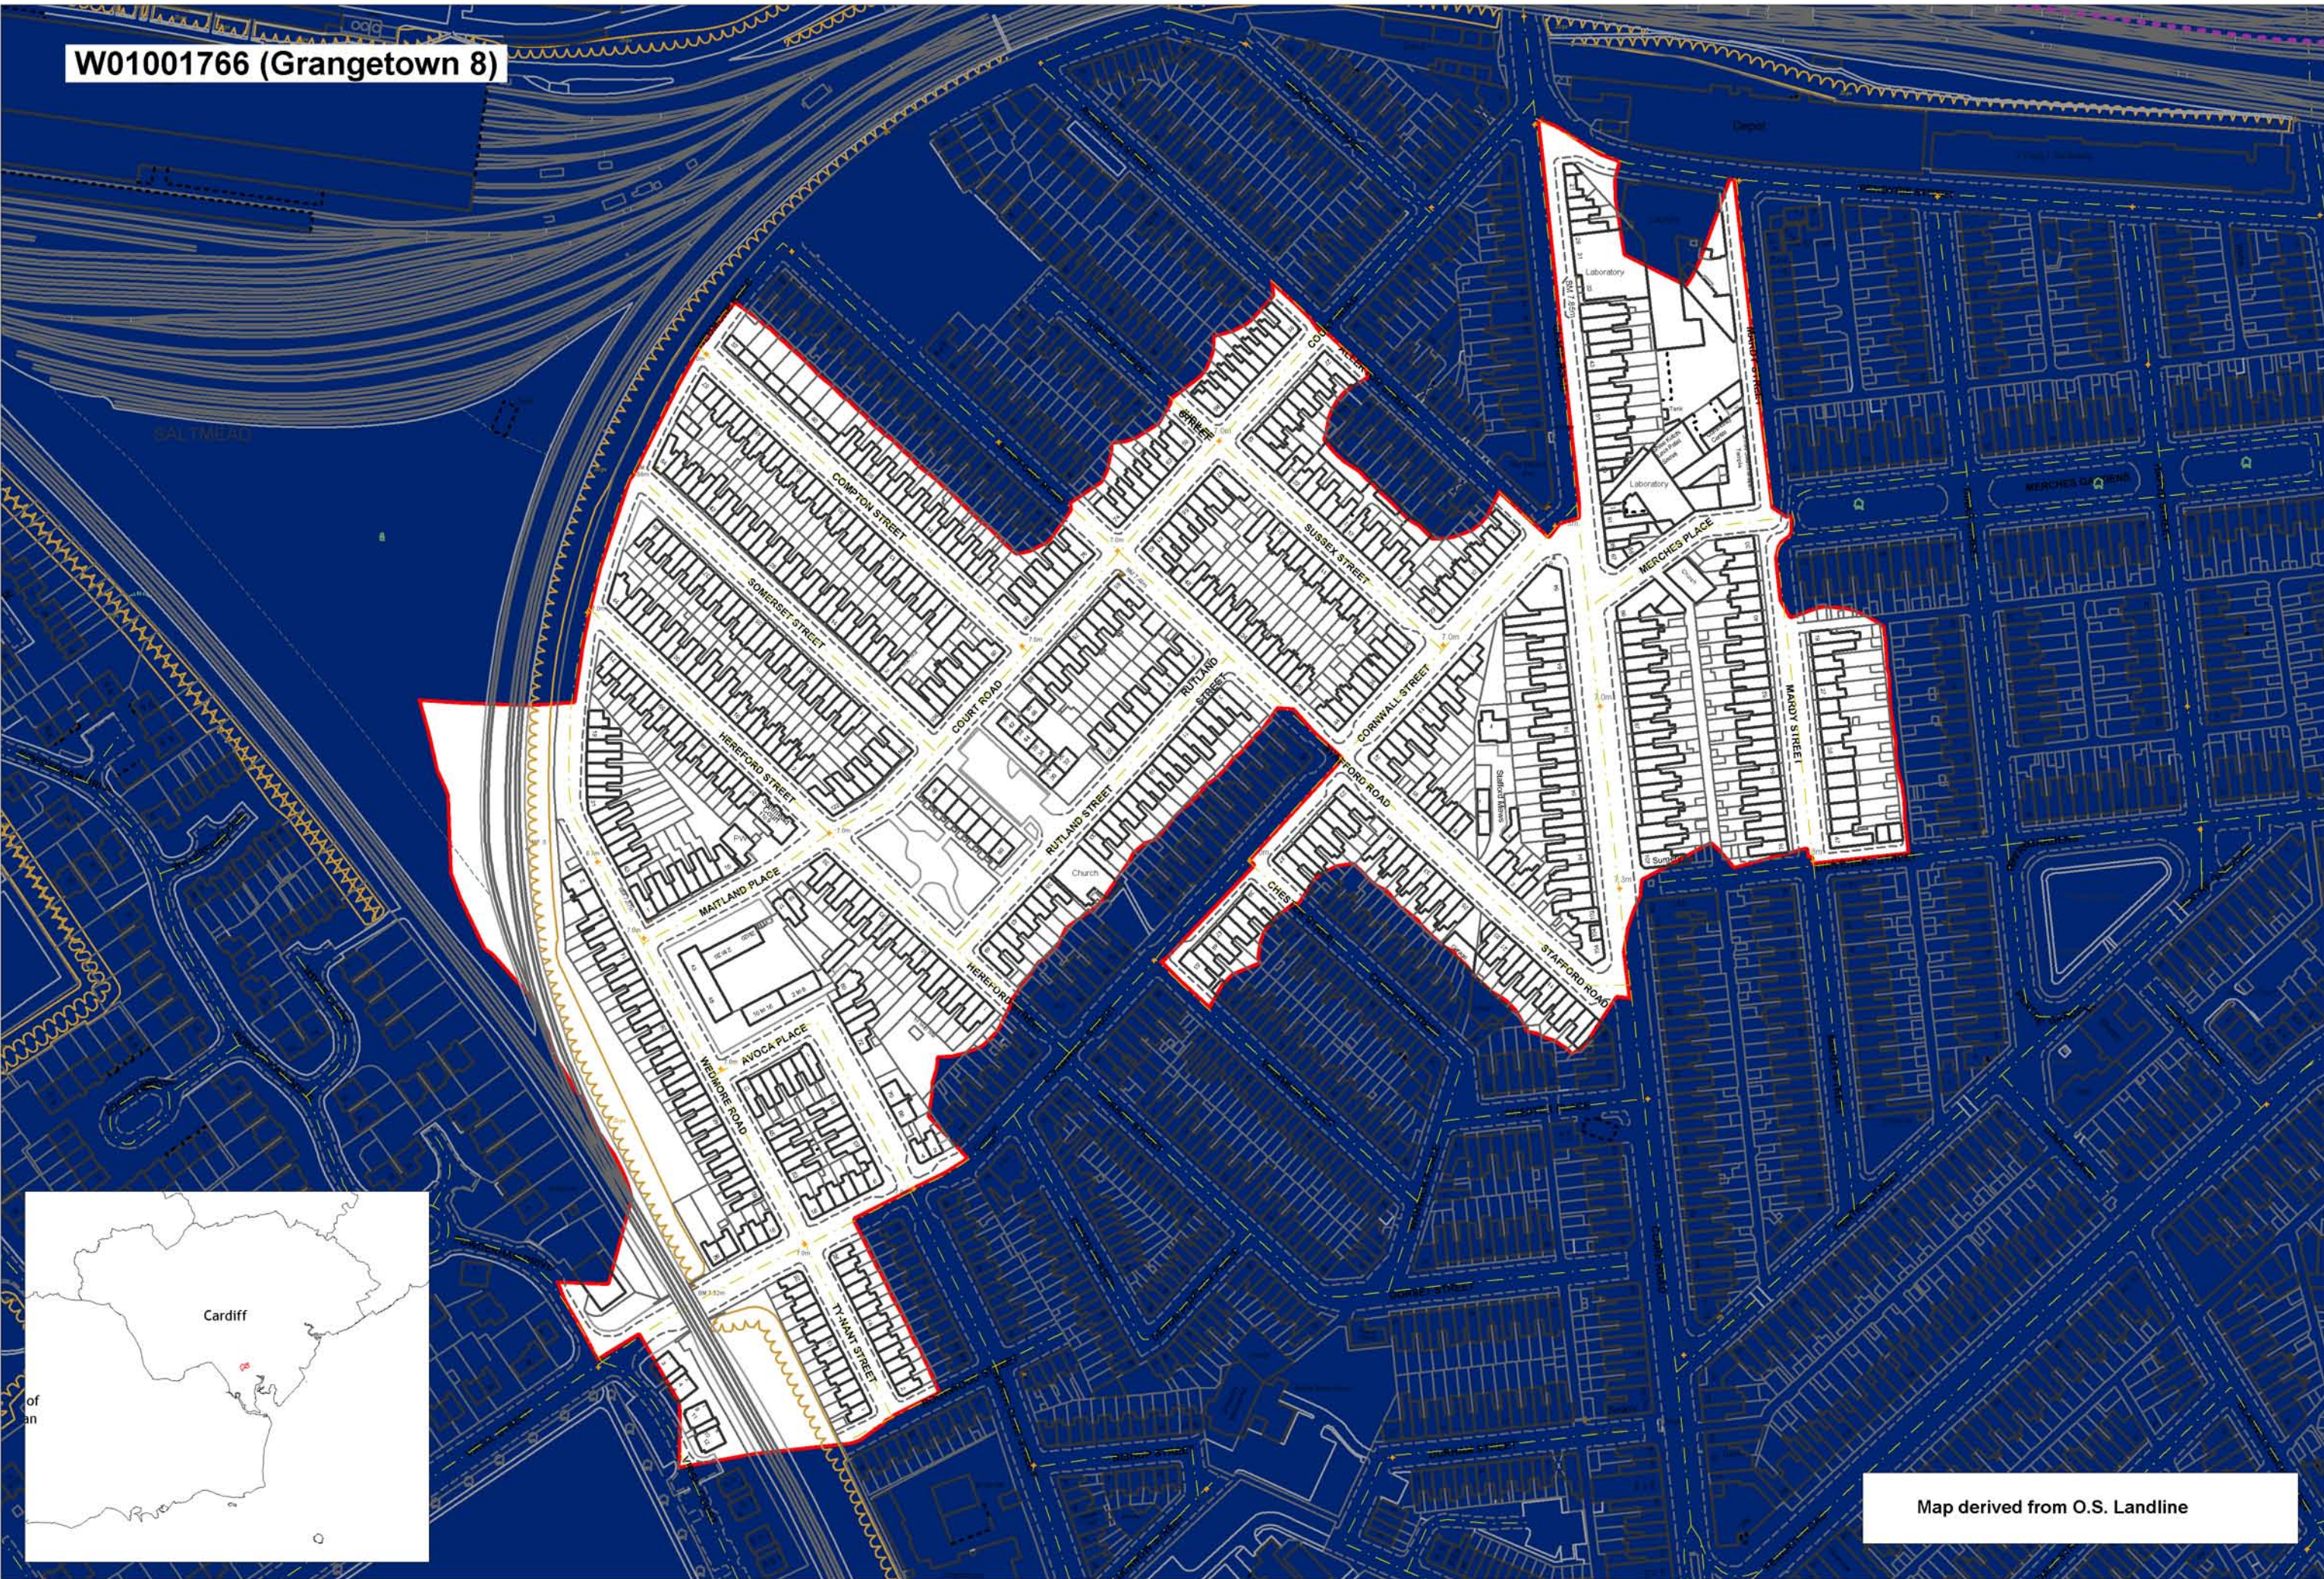

W01001766 (Grangetown 8)

Map derived from O.S. Landline