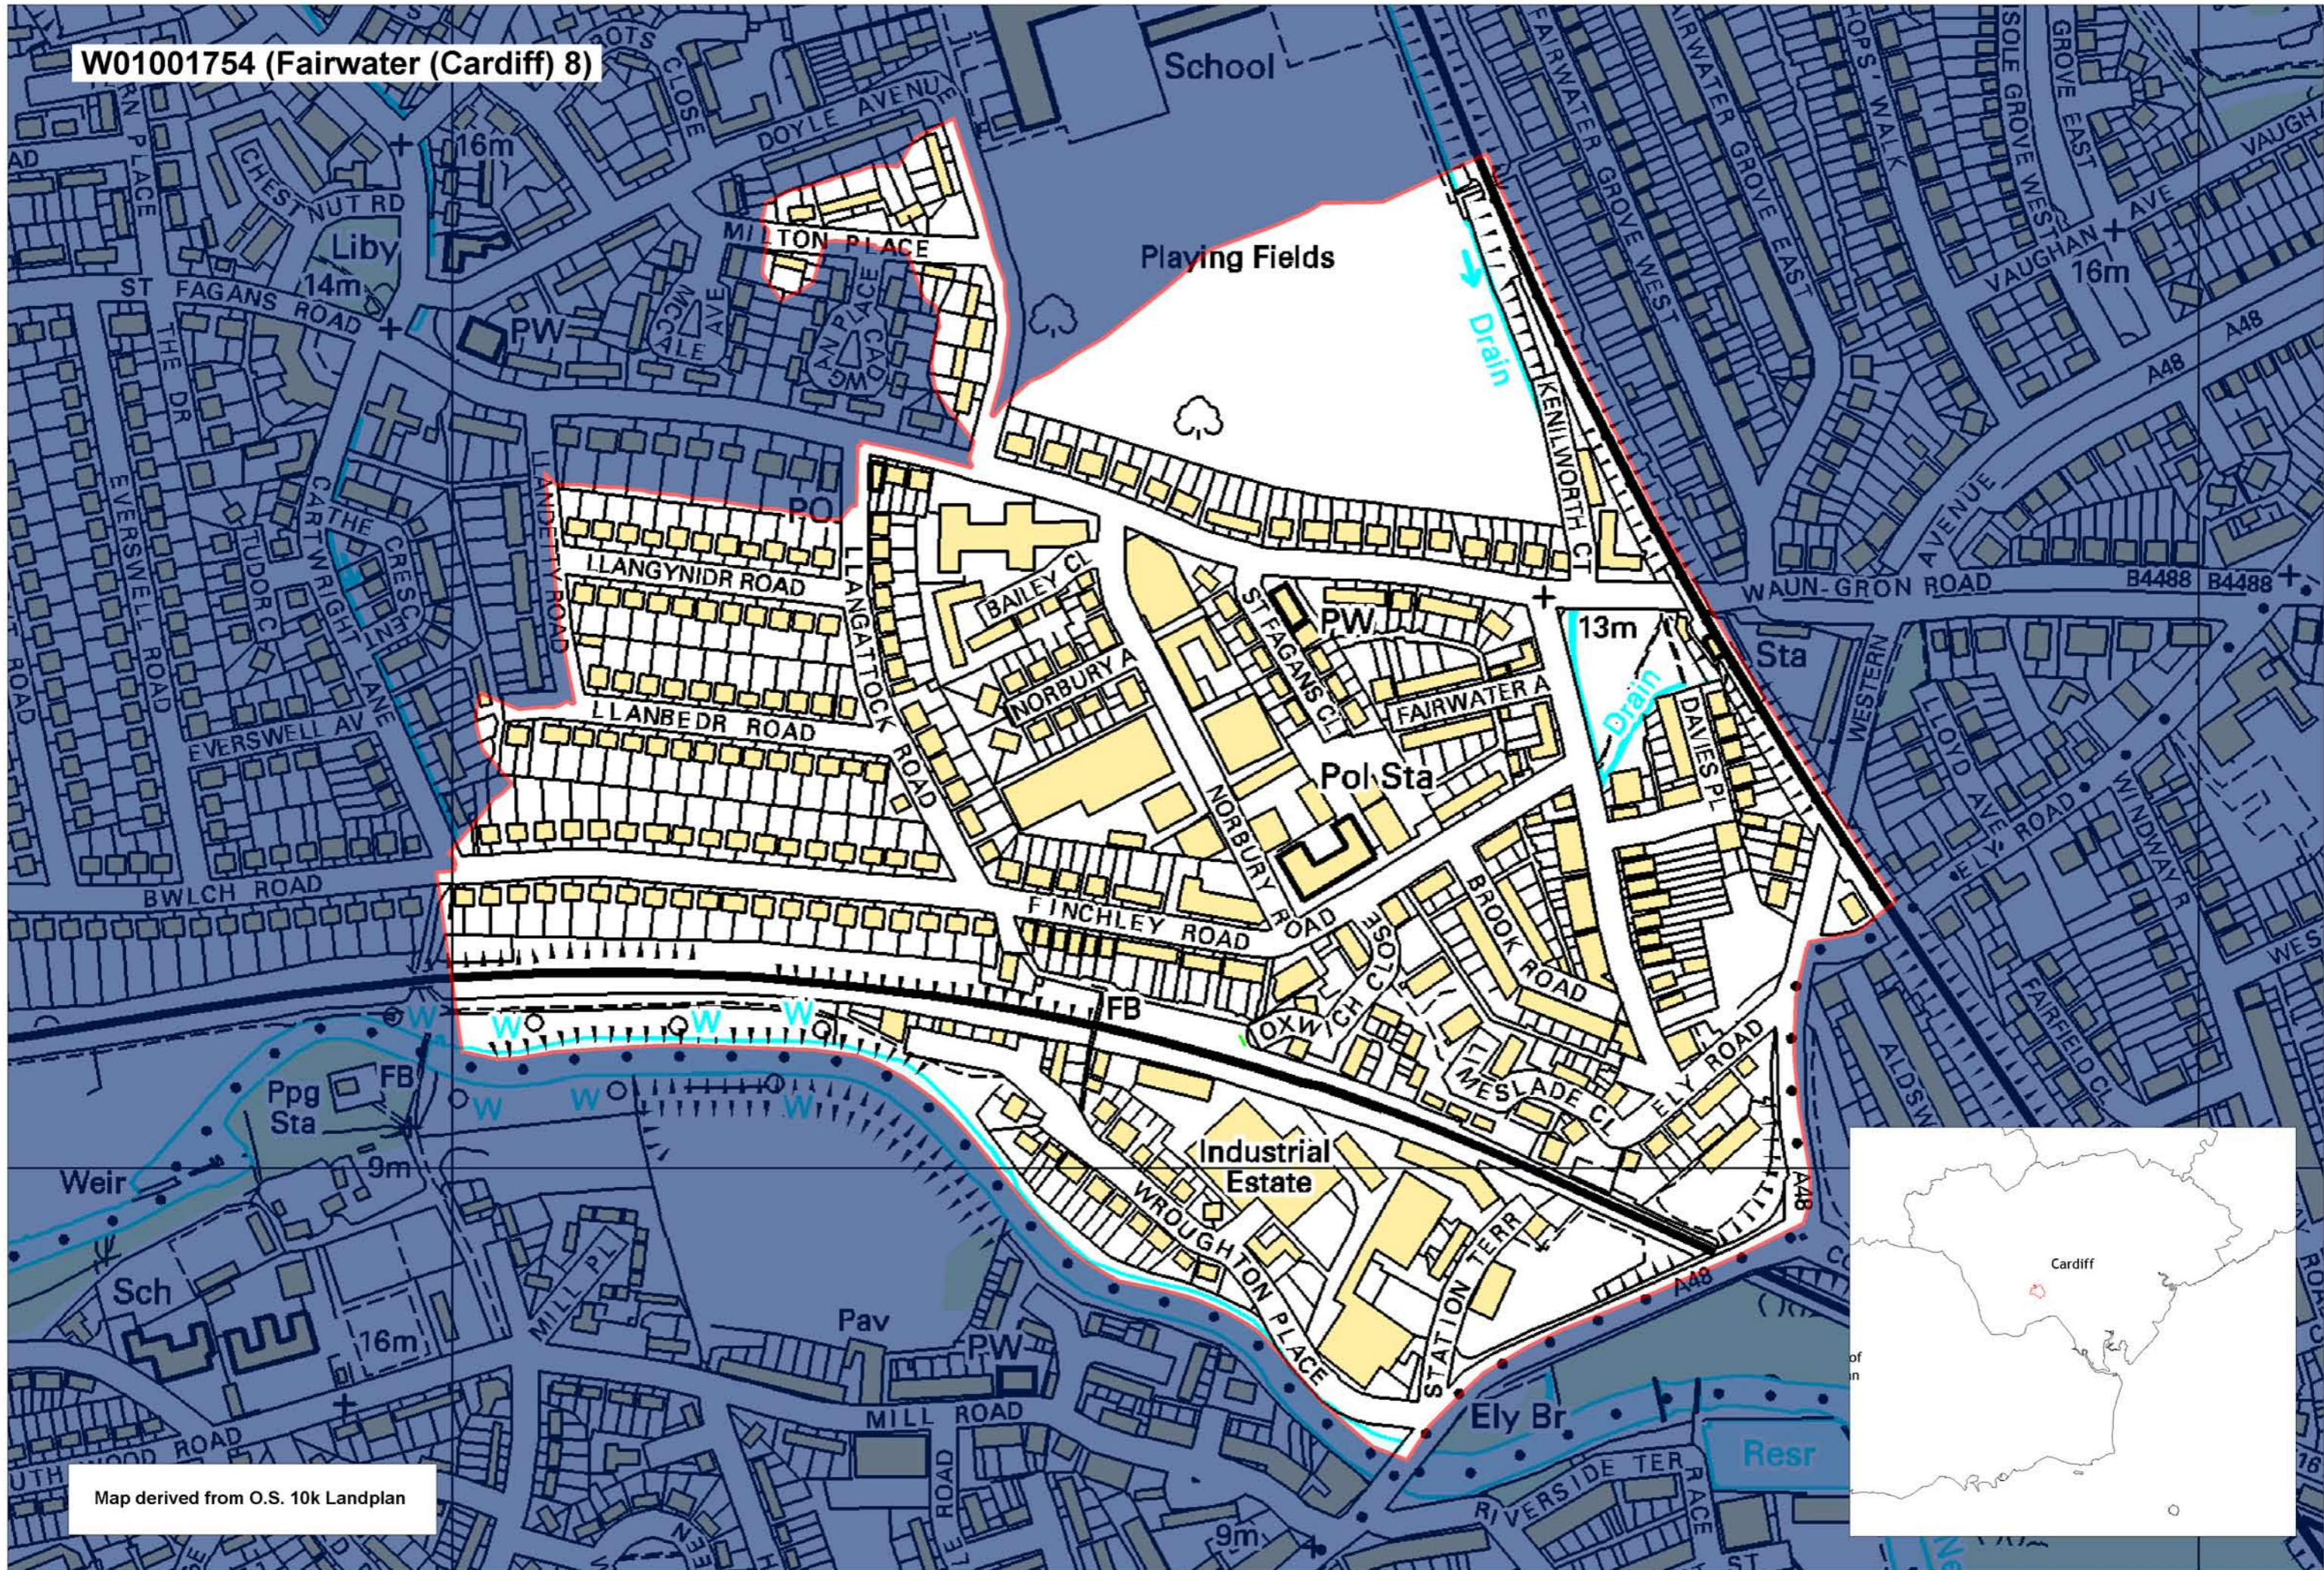

W01001754 (Fairwater (Cardiff) 8)

Map derived from O.S. 10k Landplan