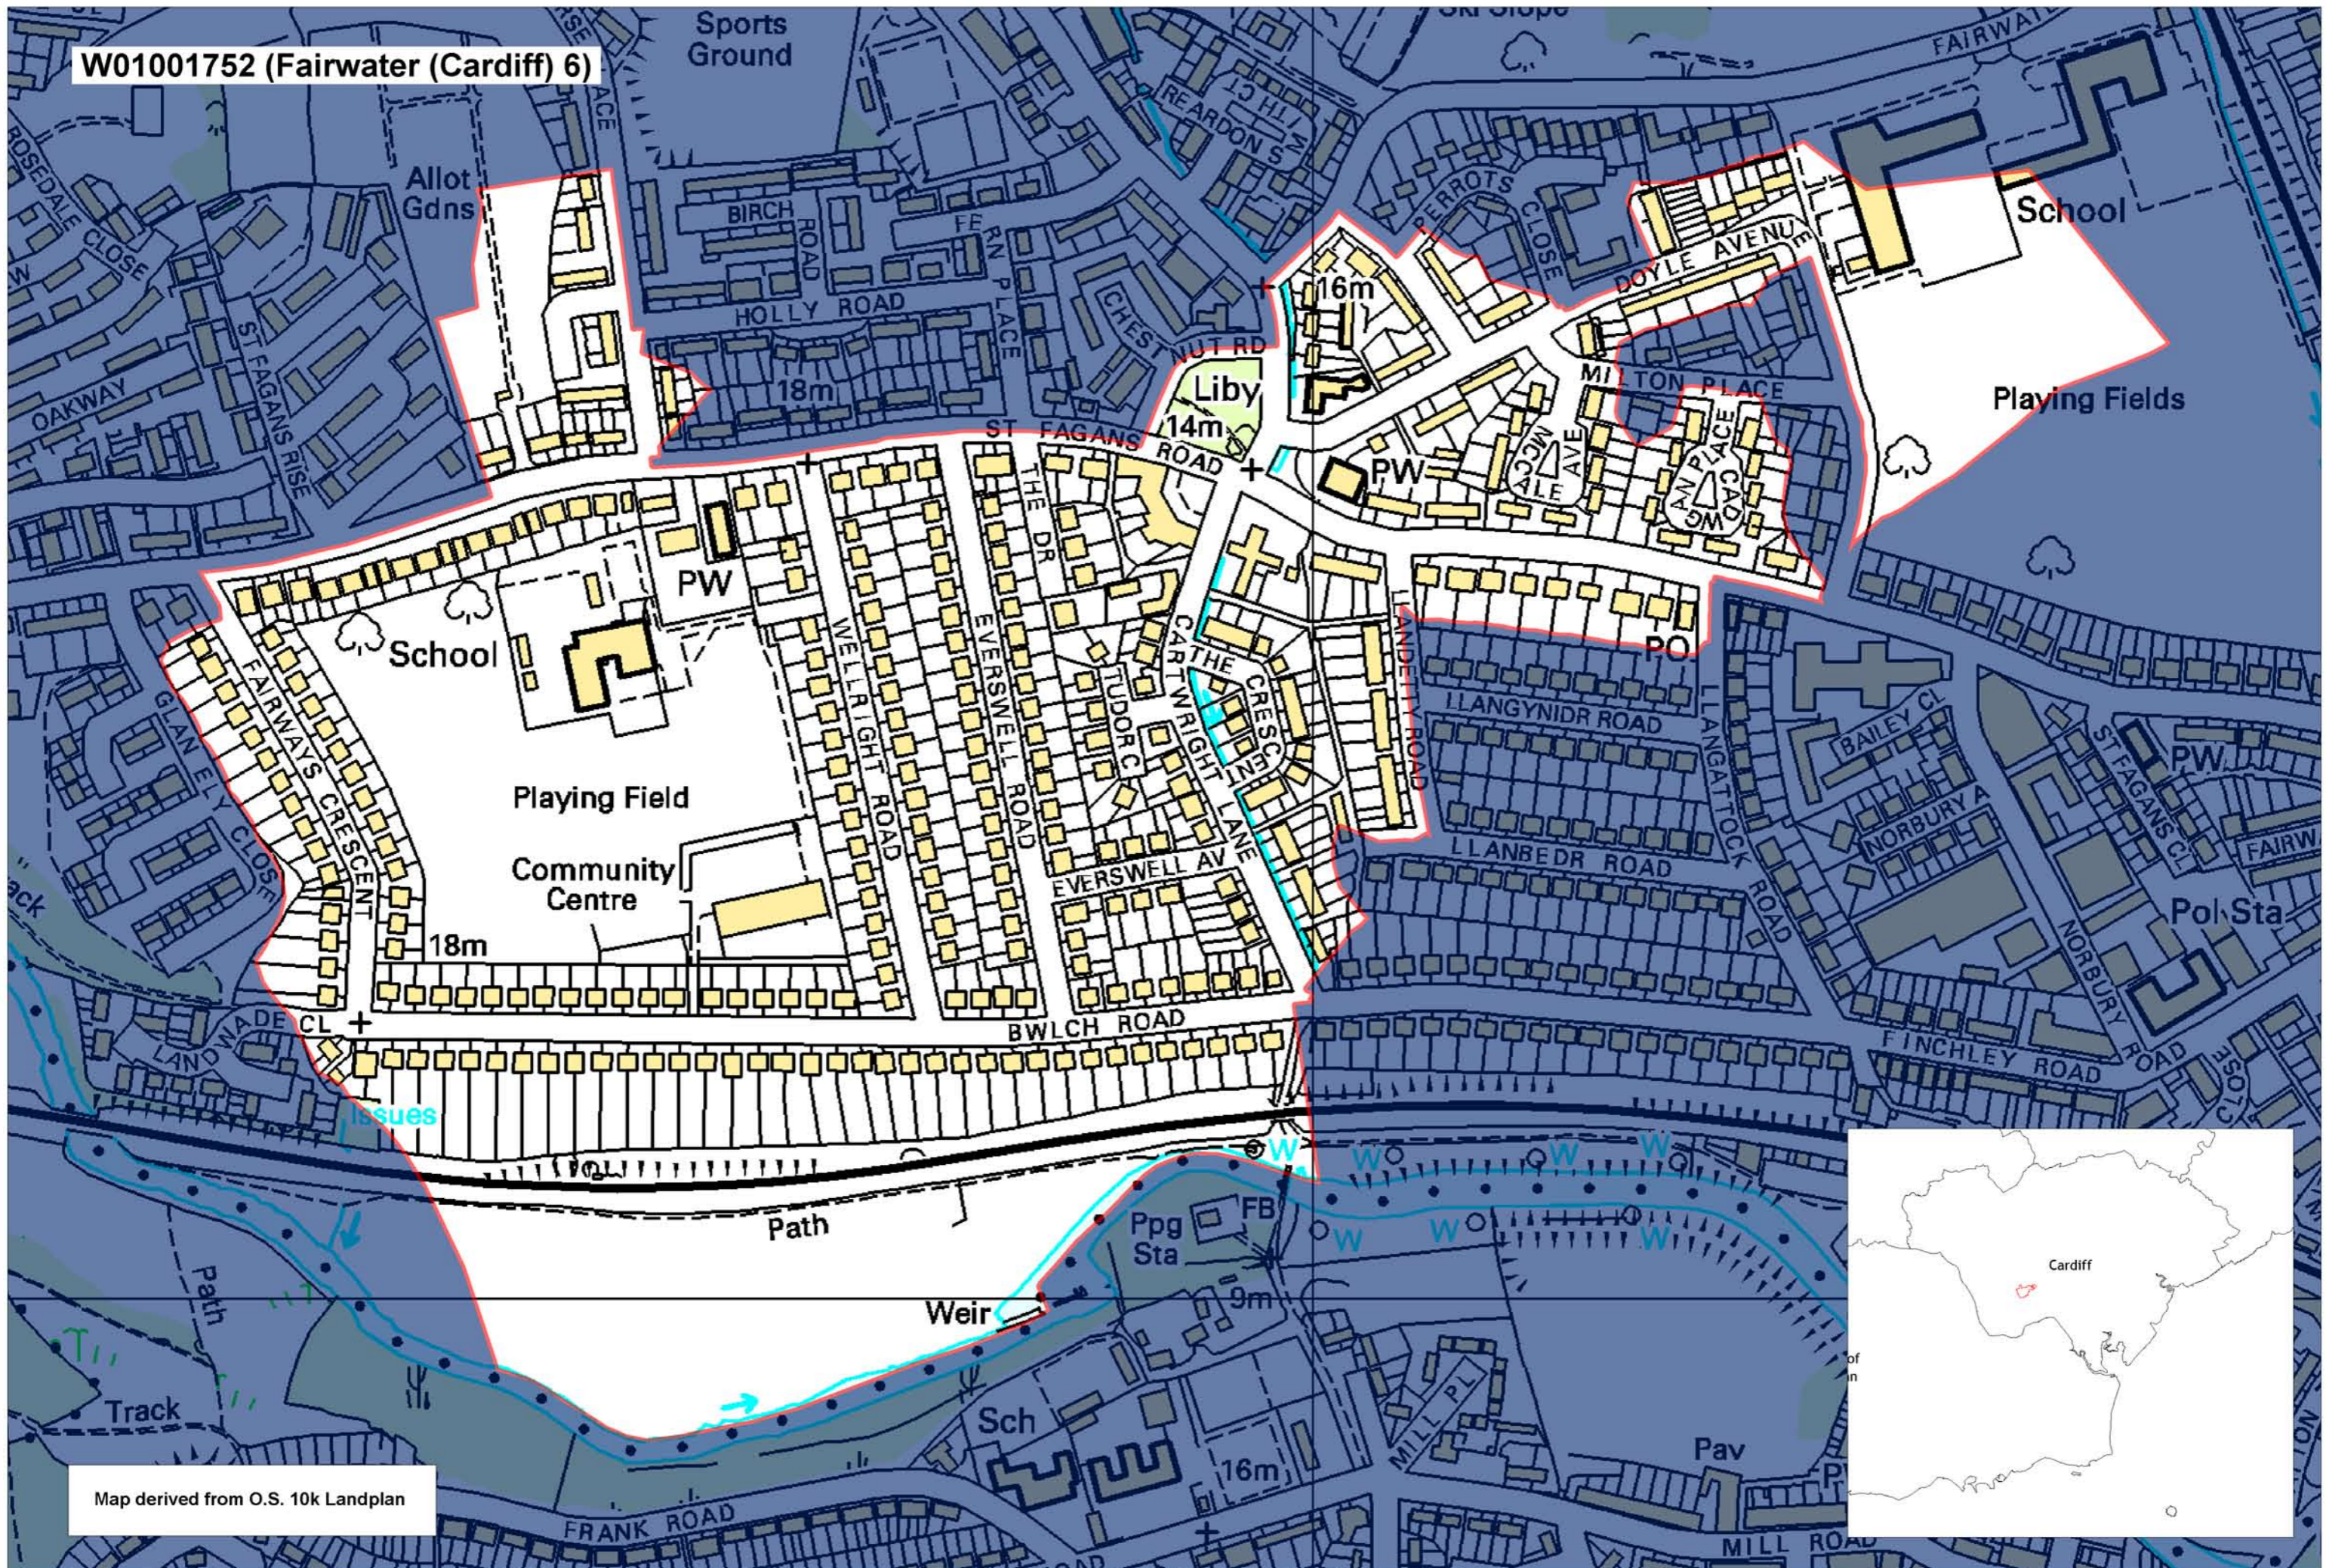

W01001752 (Fairwater (Cardiff) 6)

Map derived from O.S. 10k Landplan

This map is based upon the Ordnance Survey material with the permission of Ordnance Survey on behalf of The Controller of Her Majesty's Stationery Office. © Crown copyright 2008. Unauthorised reproduction infringes Crown copyright and may lead to prosecution or civil proceedings. Welsh Assembly Government. Licence Number: 100017916. Mae'r map hwn yn seiliedig ar ddeunydd yr Arolwg Ordnans gyda chaniatâd Arolwg Ordnans ar ran Rheolwr Lyfrau Ei Mawrhydi. © Hawffraint y Goron 2008. Mae atgynhyrchu heb ganiatâd yn torri hawffraint y Goron a gall hyn arwain at erlyniad neu achos sifil. Llywodraeth Cynulliad Cymru. Rhif trwydded 100017916.

Produced by Cartographics, Statistical Directorate, Welsh Assembly Government. Cynhyrchwyd gan Cartograffeg, Y Gyfarwyddiaeth Ystadegol, Llywodraeth Cynulliad Cymru.