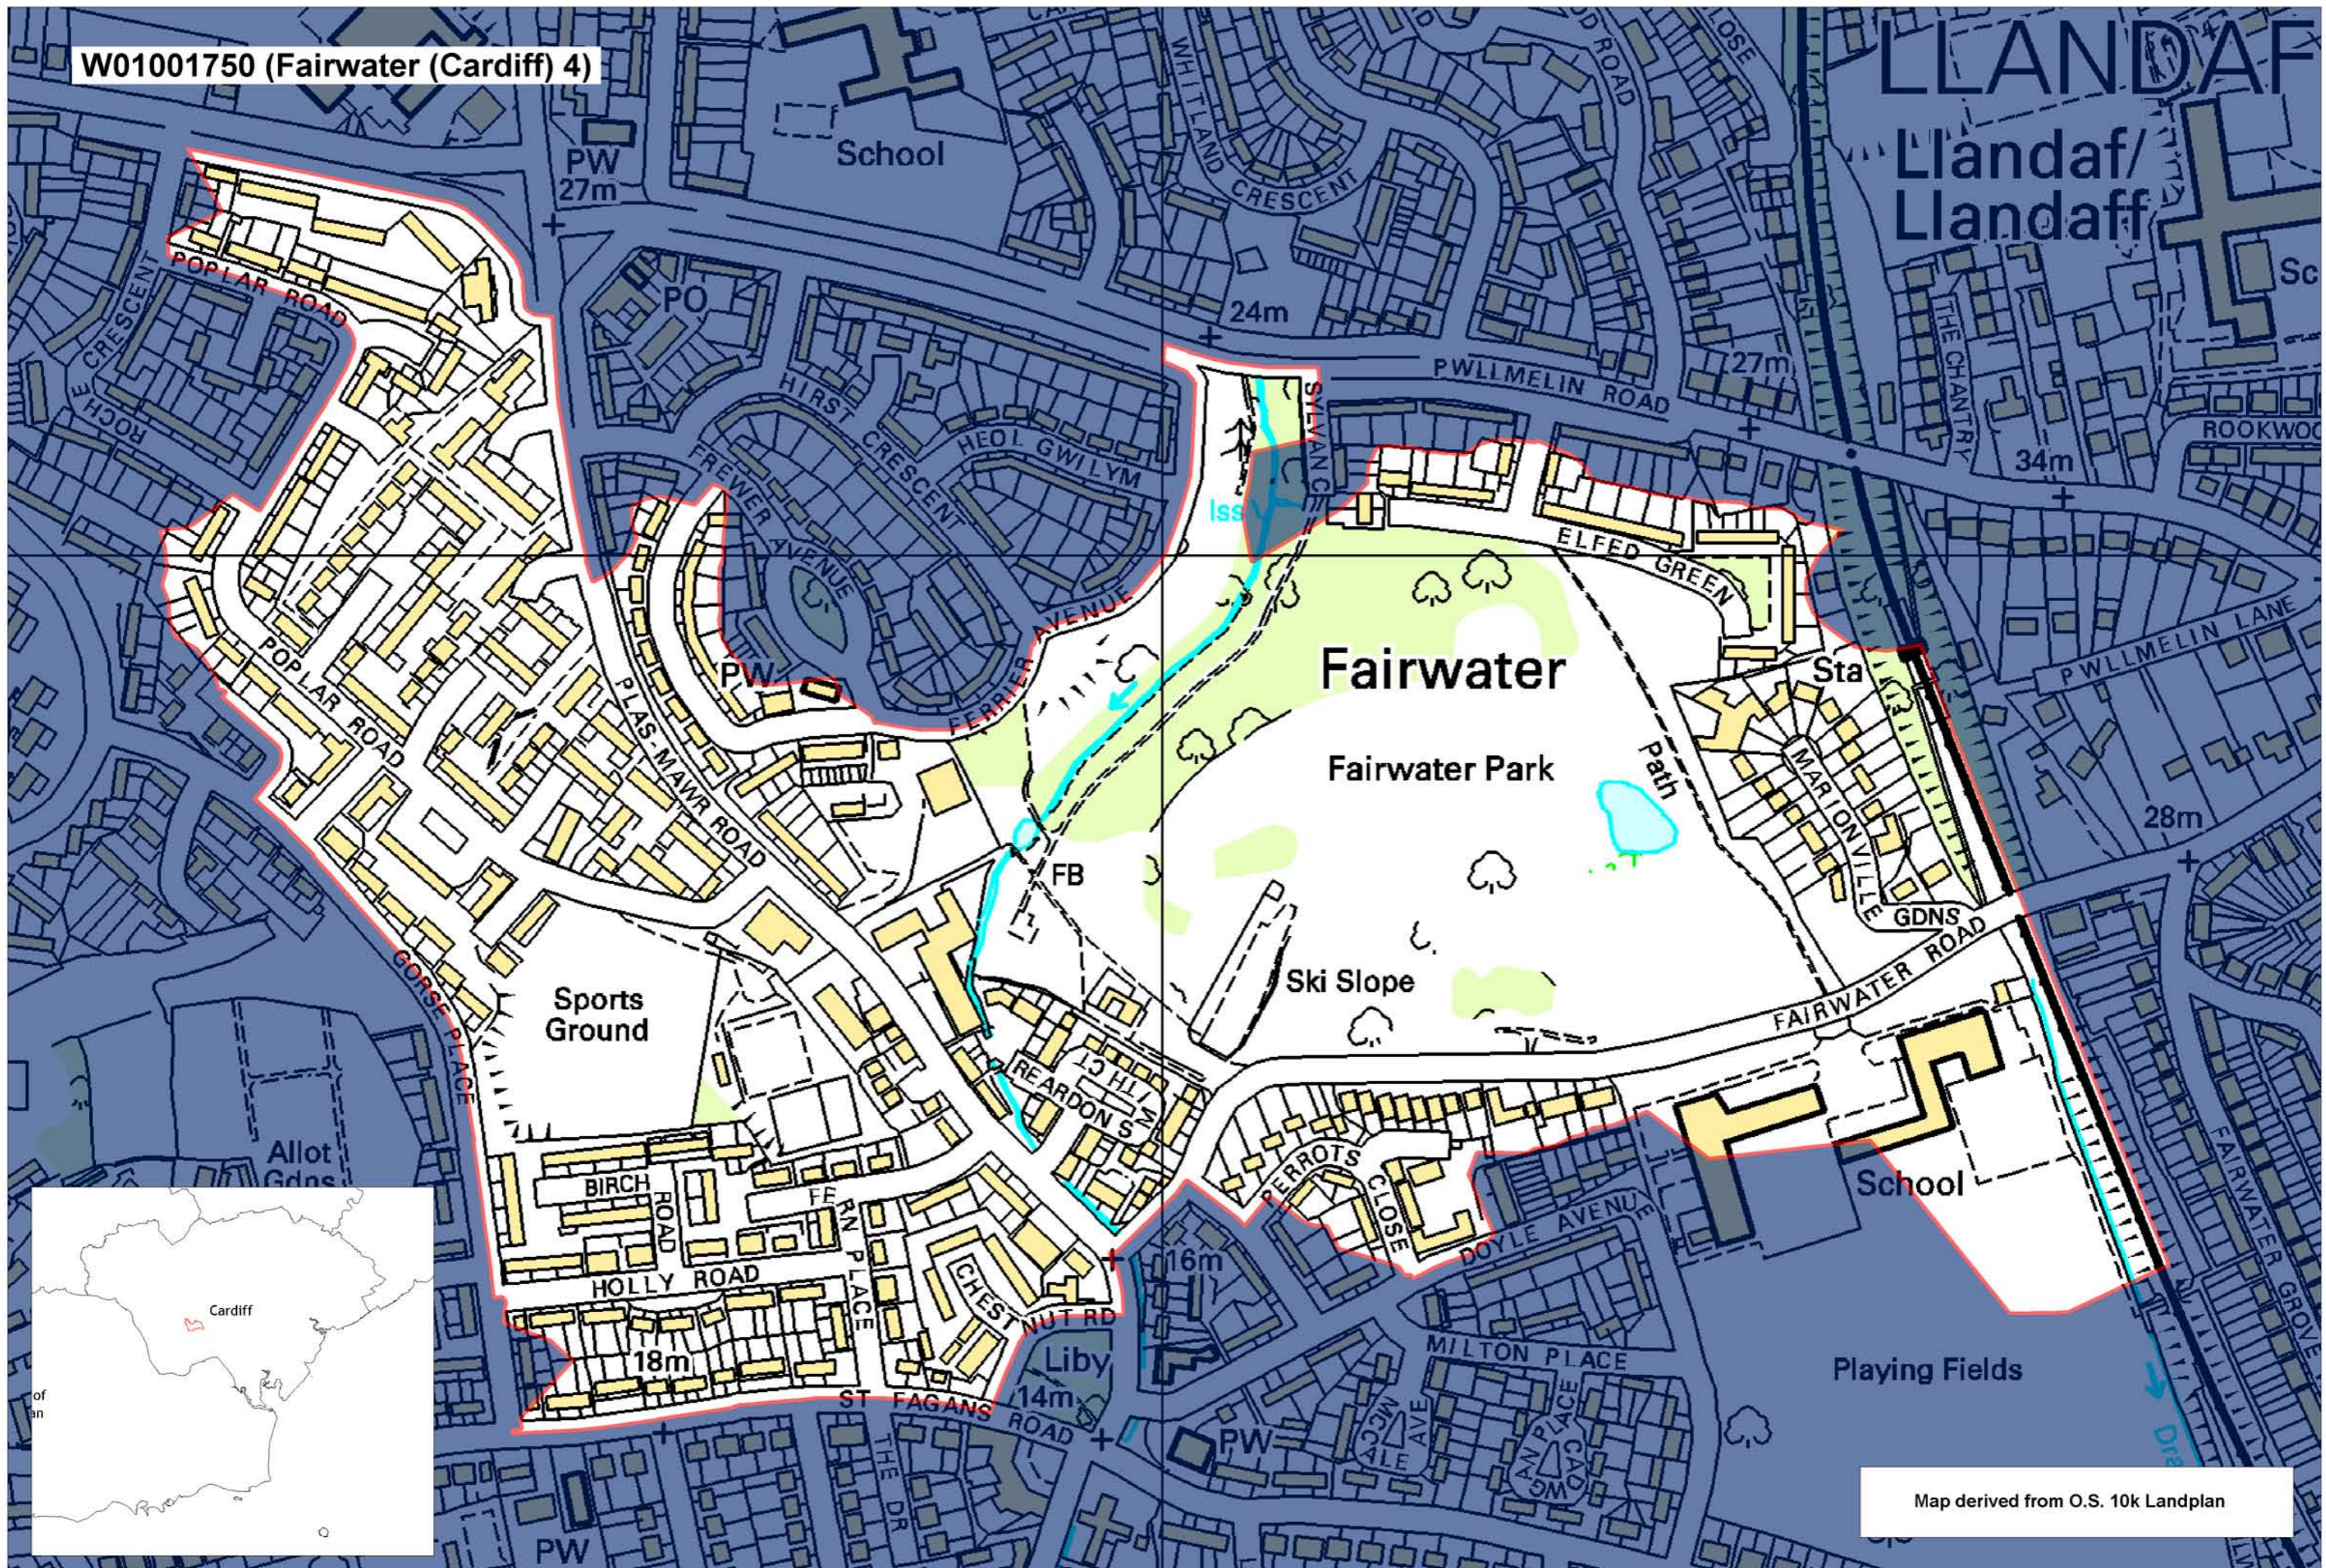

W01001750 (Fairwater (Cardiff) 4)

LLANDAF
Llandaf/
Llandaff

Map derived from O.S. 10k Landplan

This map is based upon the Ordnance Survey material with the permission of Ordnance Survey on behalf of The Controller of Her Majesty's Stationery Office. © Crown copyright 2008. Unauthorised reproduction infringes Crown copyright and may lead to prosecution or civil proceedings. Welsh Assembly Government. Licence Number: 100017916. Mae'r map hwn yn seiliedig ar ddeunydd yr Arolwg Ordnans gyda chaniatâd Arolwg Ordnans ar ran Rheolwr Llyfrfa El Mawrhydi. © Hawffraint y Goron 2008. Mae atgynhyrchu heb ganiatâd yn torri hawffraint y Goron a gall hyn arwain at erlyniad neu achos sifil. Llywodraeth Cynulliad Cymru. Rhif trwydded 100017916.