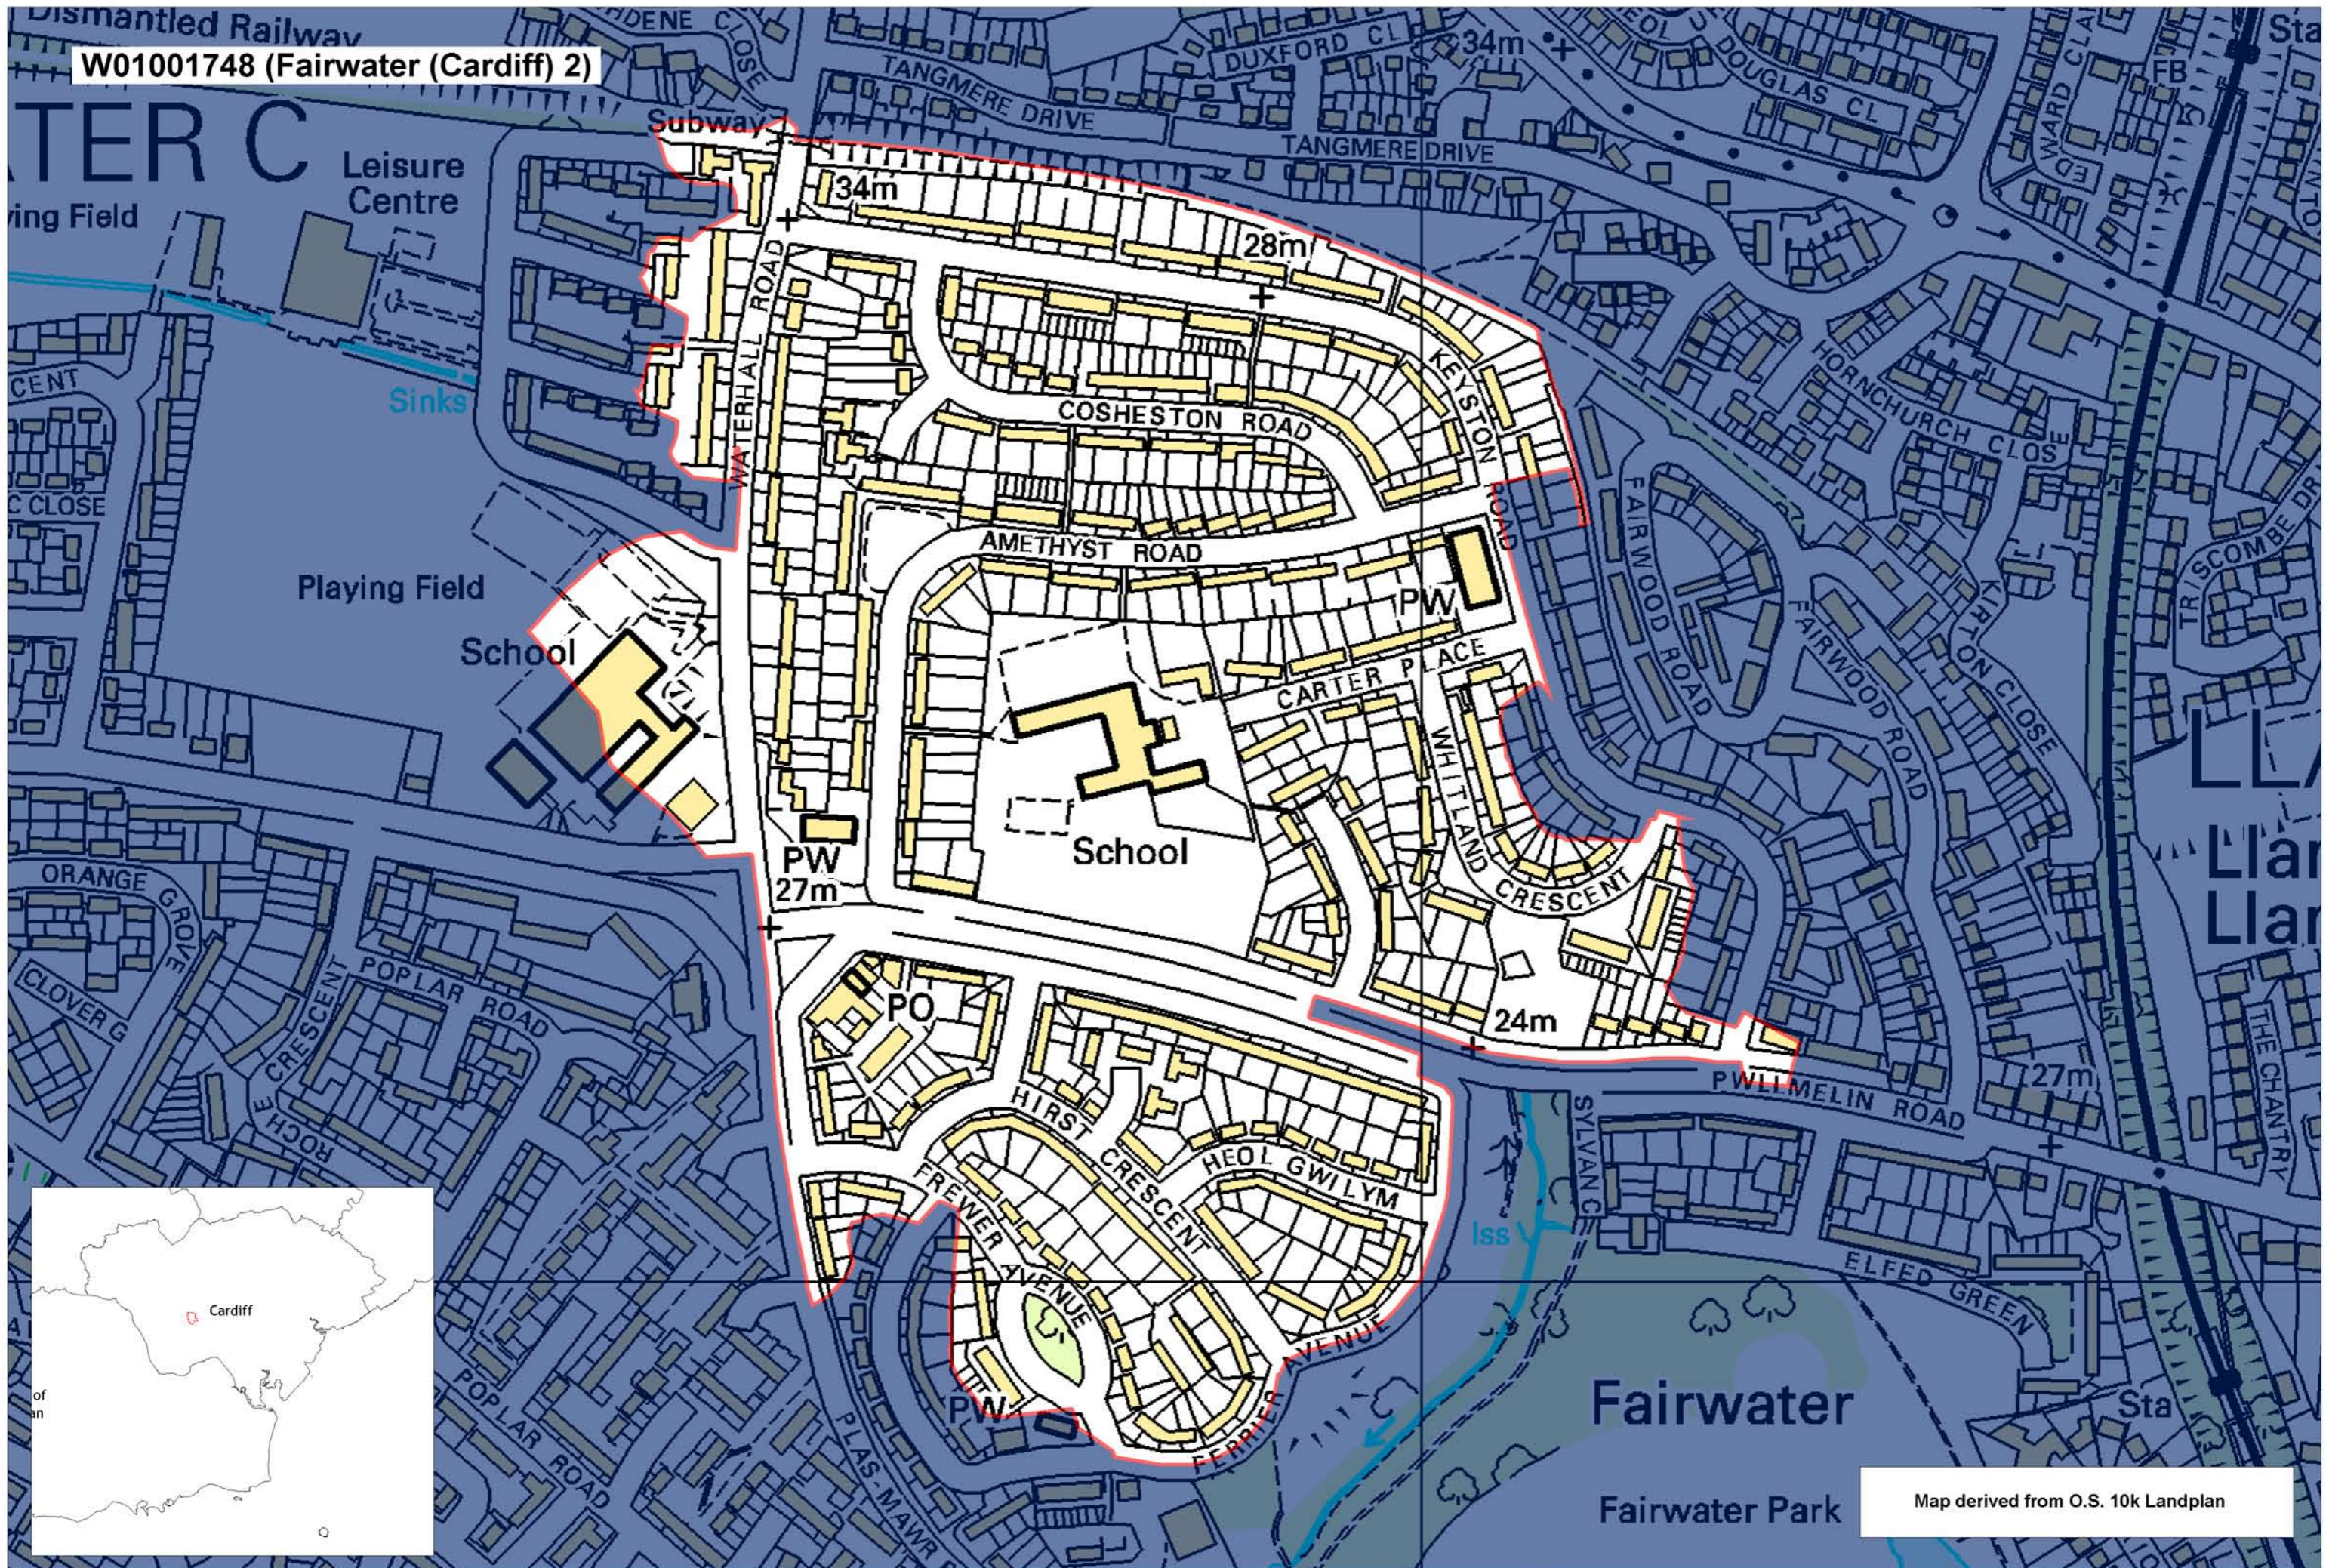

W01001748 (Fairwater (Cardiff) 2)

Map derived from O.S. 10k Landplan

Produced by Cartographics, Statistical Directorate, Welsh Assembly Government. Cynhyrchwyd gan Cartograffeg, Y Gyfarwyddiaeth Ystadegol, Llywodraeth Cynulliad Cymru.