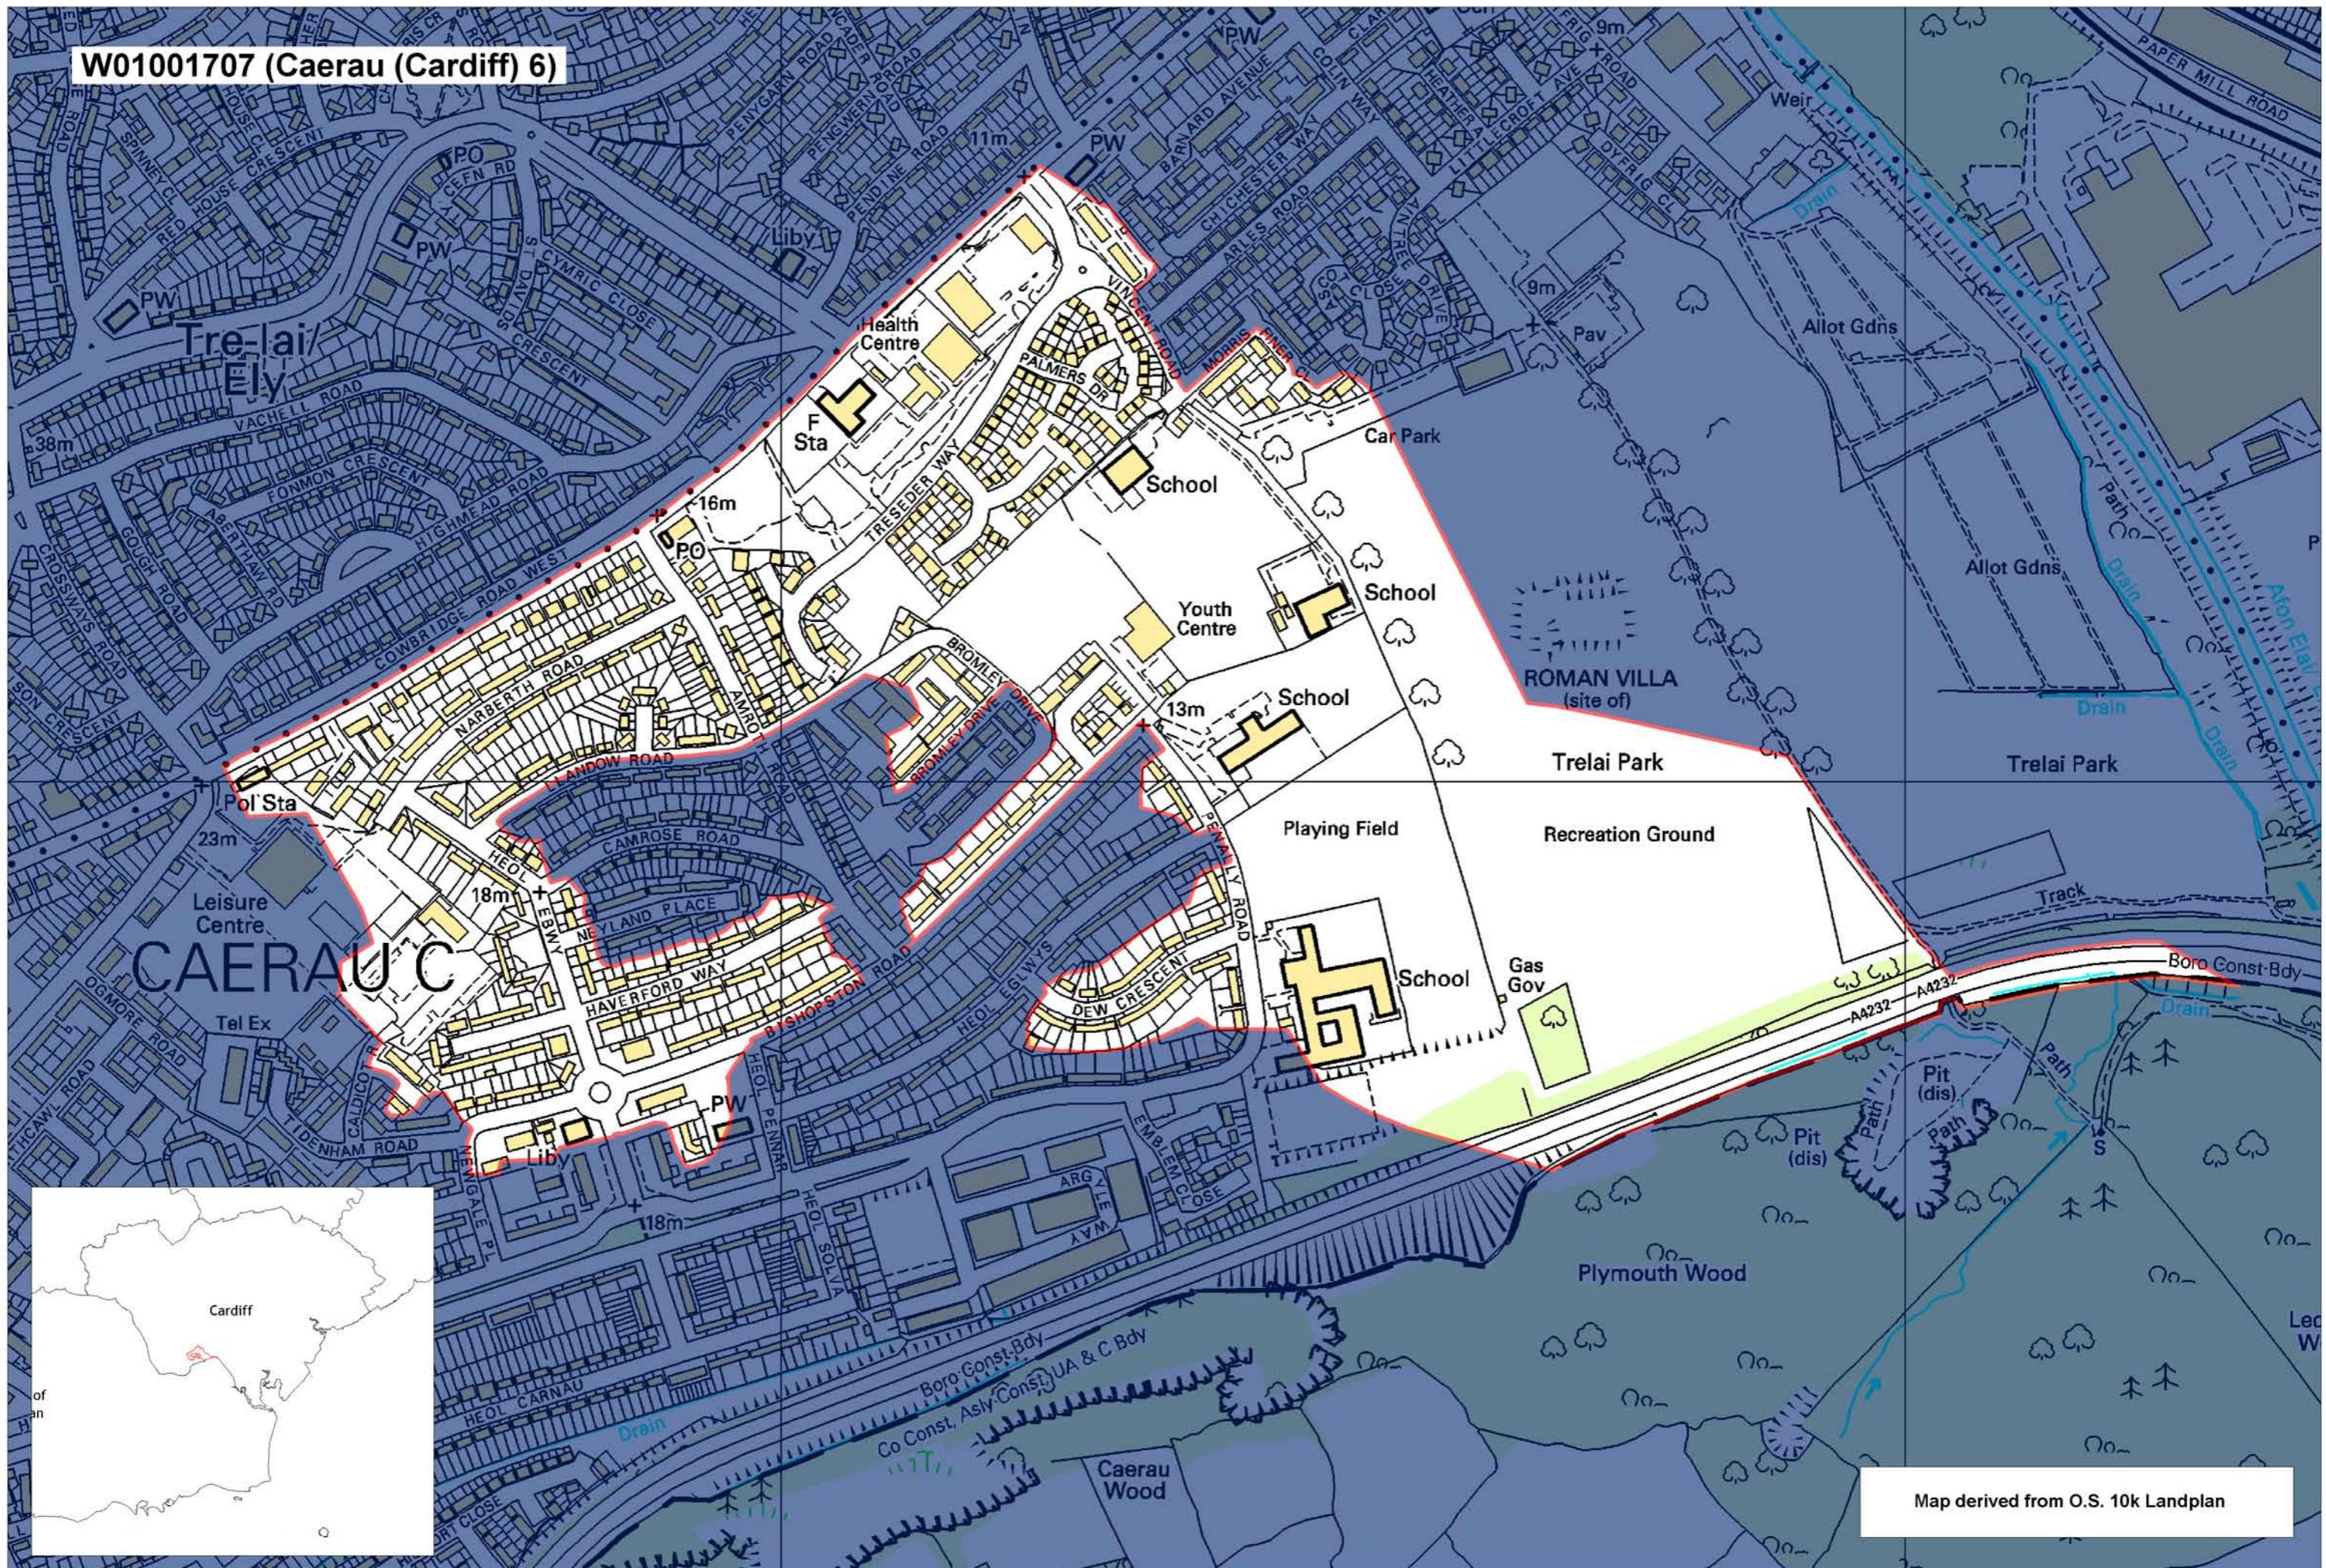

W01001707 (Caerau (Cardiff) 6)

Map derived from O.S. 10k Landplan

This map is based upon the Ordnance Survey material with the permission of Ordnance Survey on behalf of The Controller of Her Majesty's Stationery Office. © Crown copyright 2008. Unauthorised reproduction infringes Crown copyright and may lead to prosecution or civil proceedings. Welsh Assembly Government. Licence Number: 100017916. Mae'r map hwn yn seiliedig ar ddeunydd yr Arolwg Ordnans gyda chaniatâd Arolwg Ordnans ar ran Rheolwr Llyfrfa Ei Mawrhydi. © Hawffraint y Goron 2008. Mae atgynhyrchu heb ganiatâd yn torri hawffraint y Goron a gall hyn arwain at erlyniad neu achos sifil. Llywodraeth Cynulliad Cymru. Rhif trwydded 100017916.

Produced by Cartographics, Statistical Directorate, Welsh Assembly Government. Cynhyrchwyd gan Cartograffeg, Y Gyfarwyddiaeth Ystadegol, Llywodraeth Cynulliad Cymru.