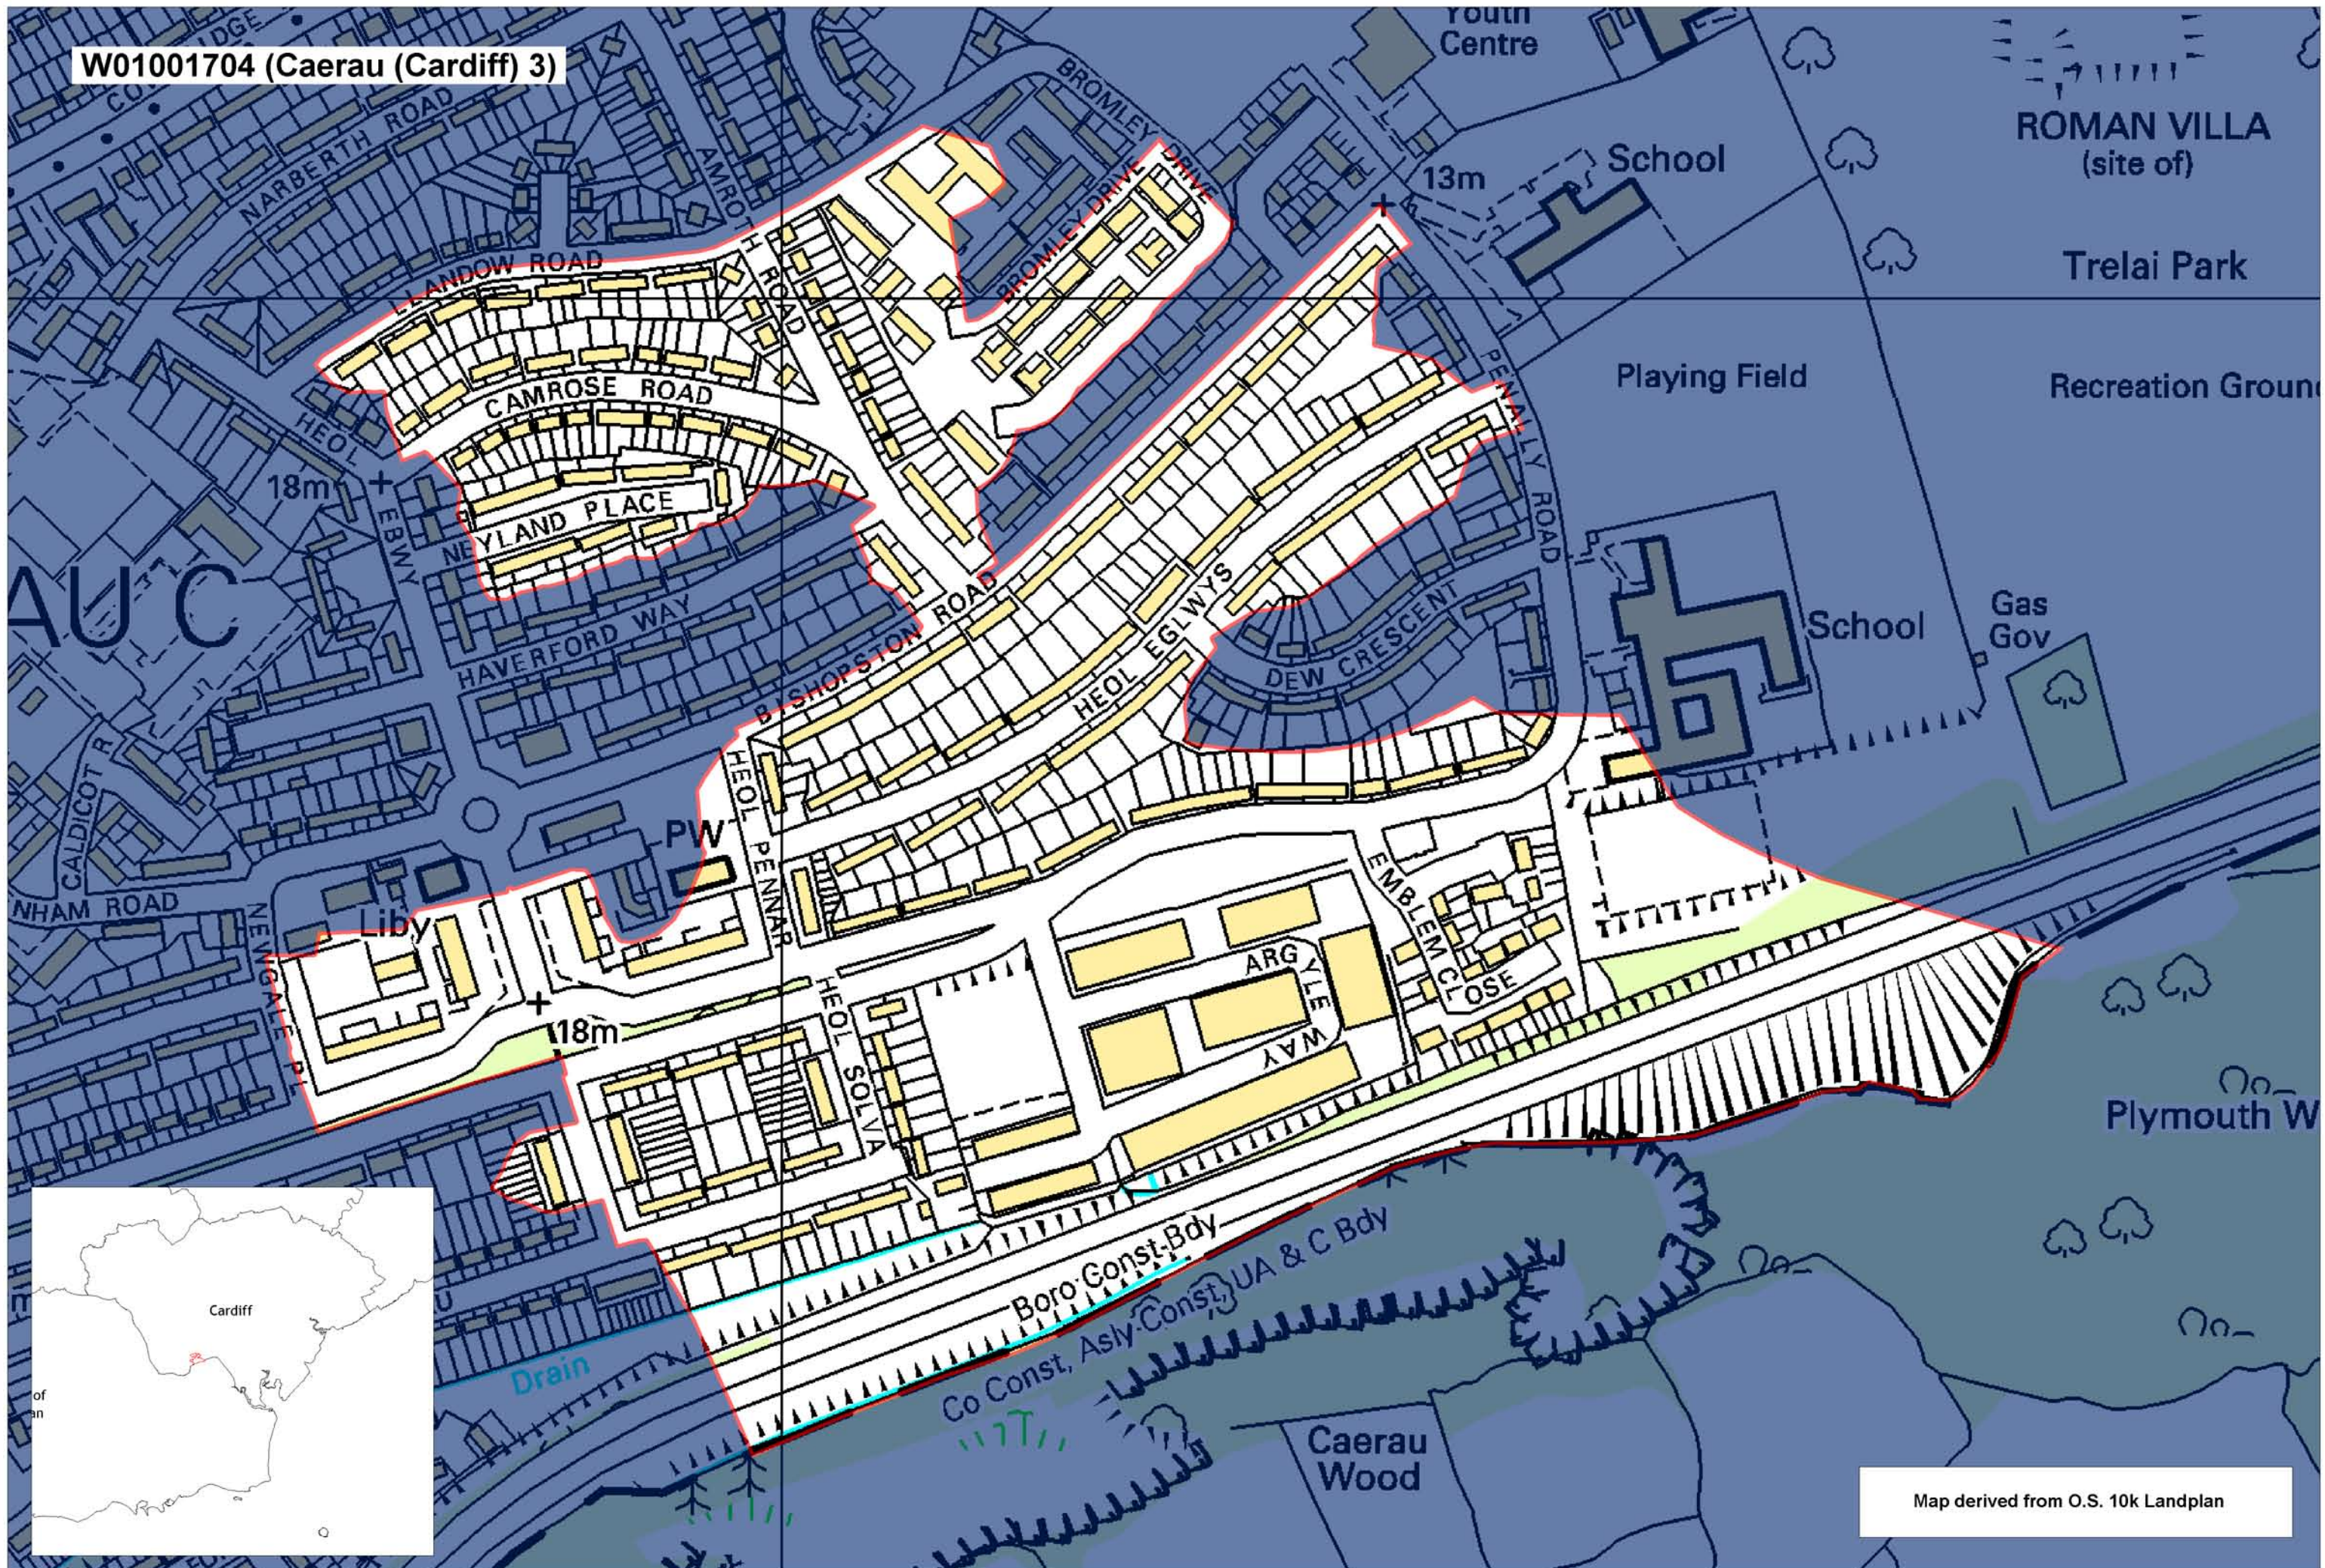

W01001704 (Caerau (Cardiff) 3)

Map derived from O.S. 10k Landplan

Produced by Cartographics, Statistical Directorate, Welsh Assembly Government. Cynhyrchwyd gan Cartograffeg, Y Gyfarwyddiaeth Ystadegol, Llywodraeth Cynulliad Cymru.