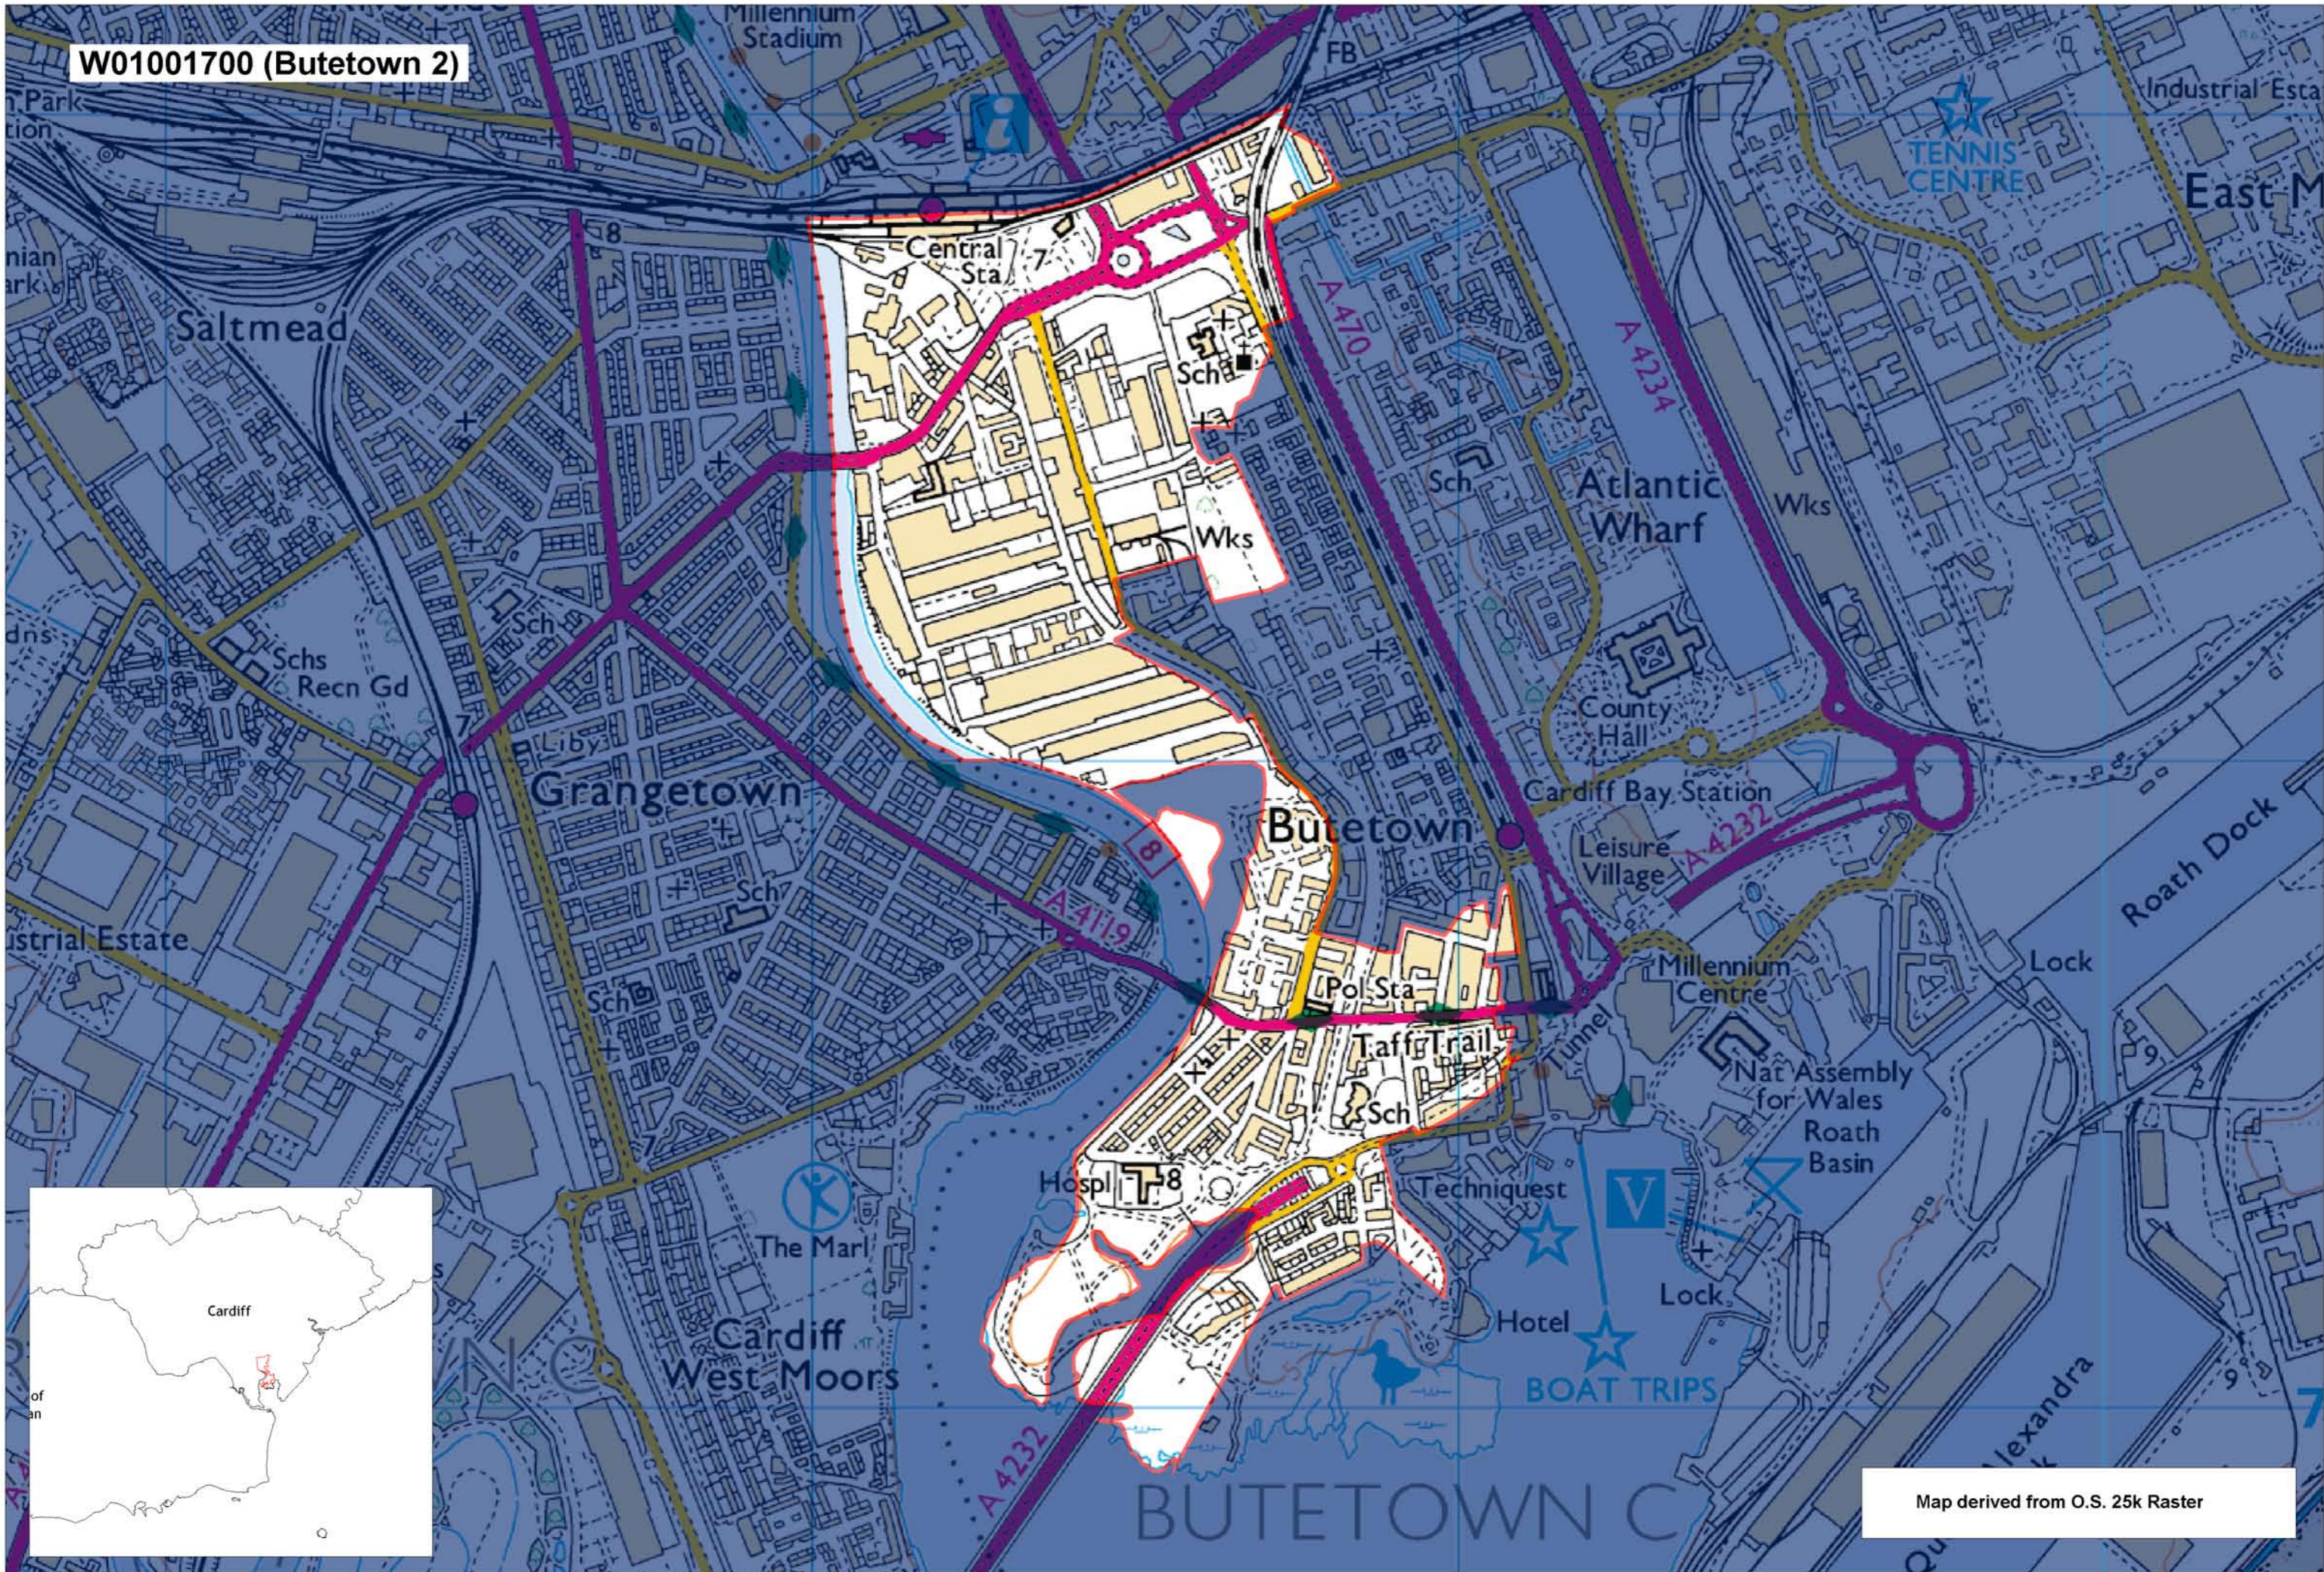

W01001700 (Butetown 2)

Map derived from O.S. 25k Raster